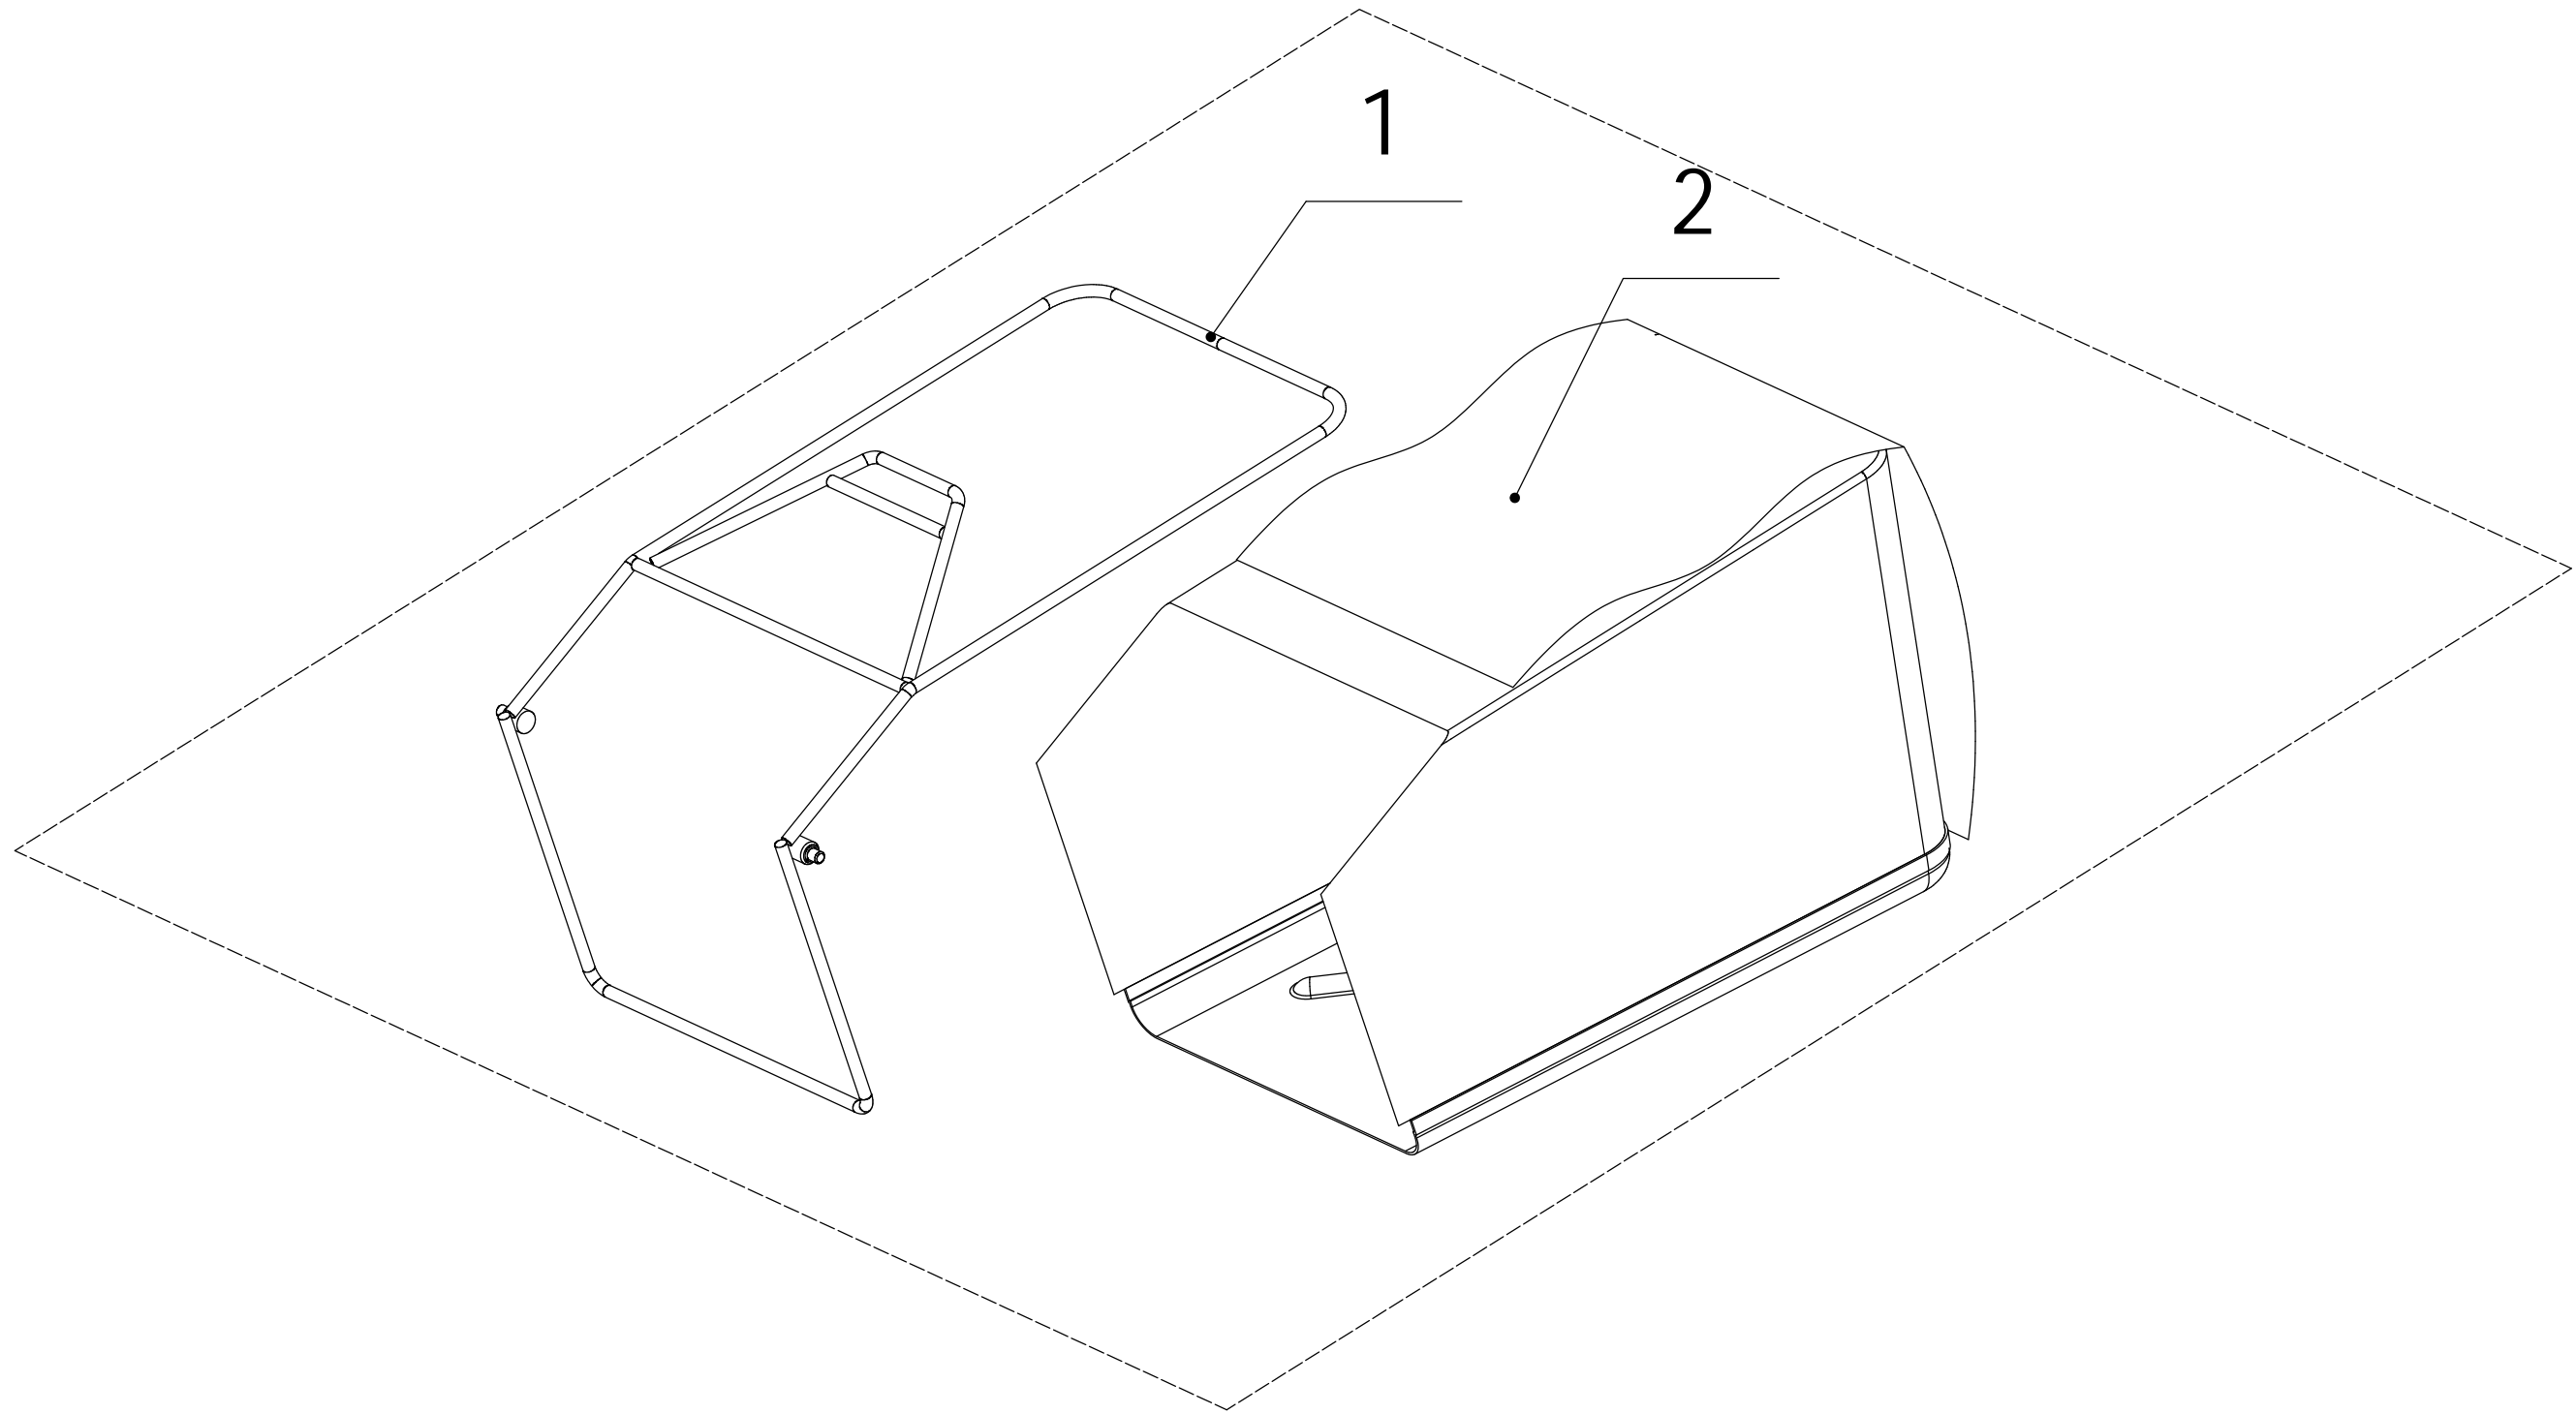

7 Grasscatcher

Part 7 - Grass Catcher Spare parts		
No.	ID zboží	Název
1	5360602010T/22	Grass Bag Frame
2	5360603010T/84	Grass Bag