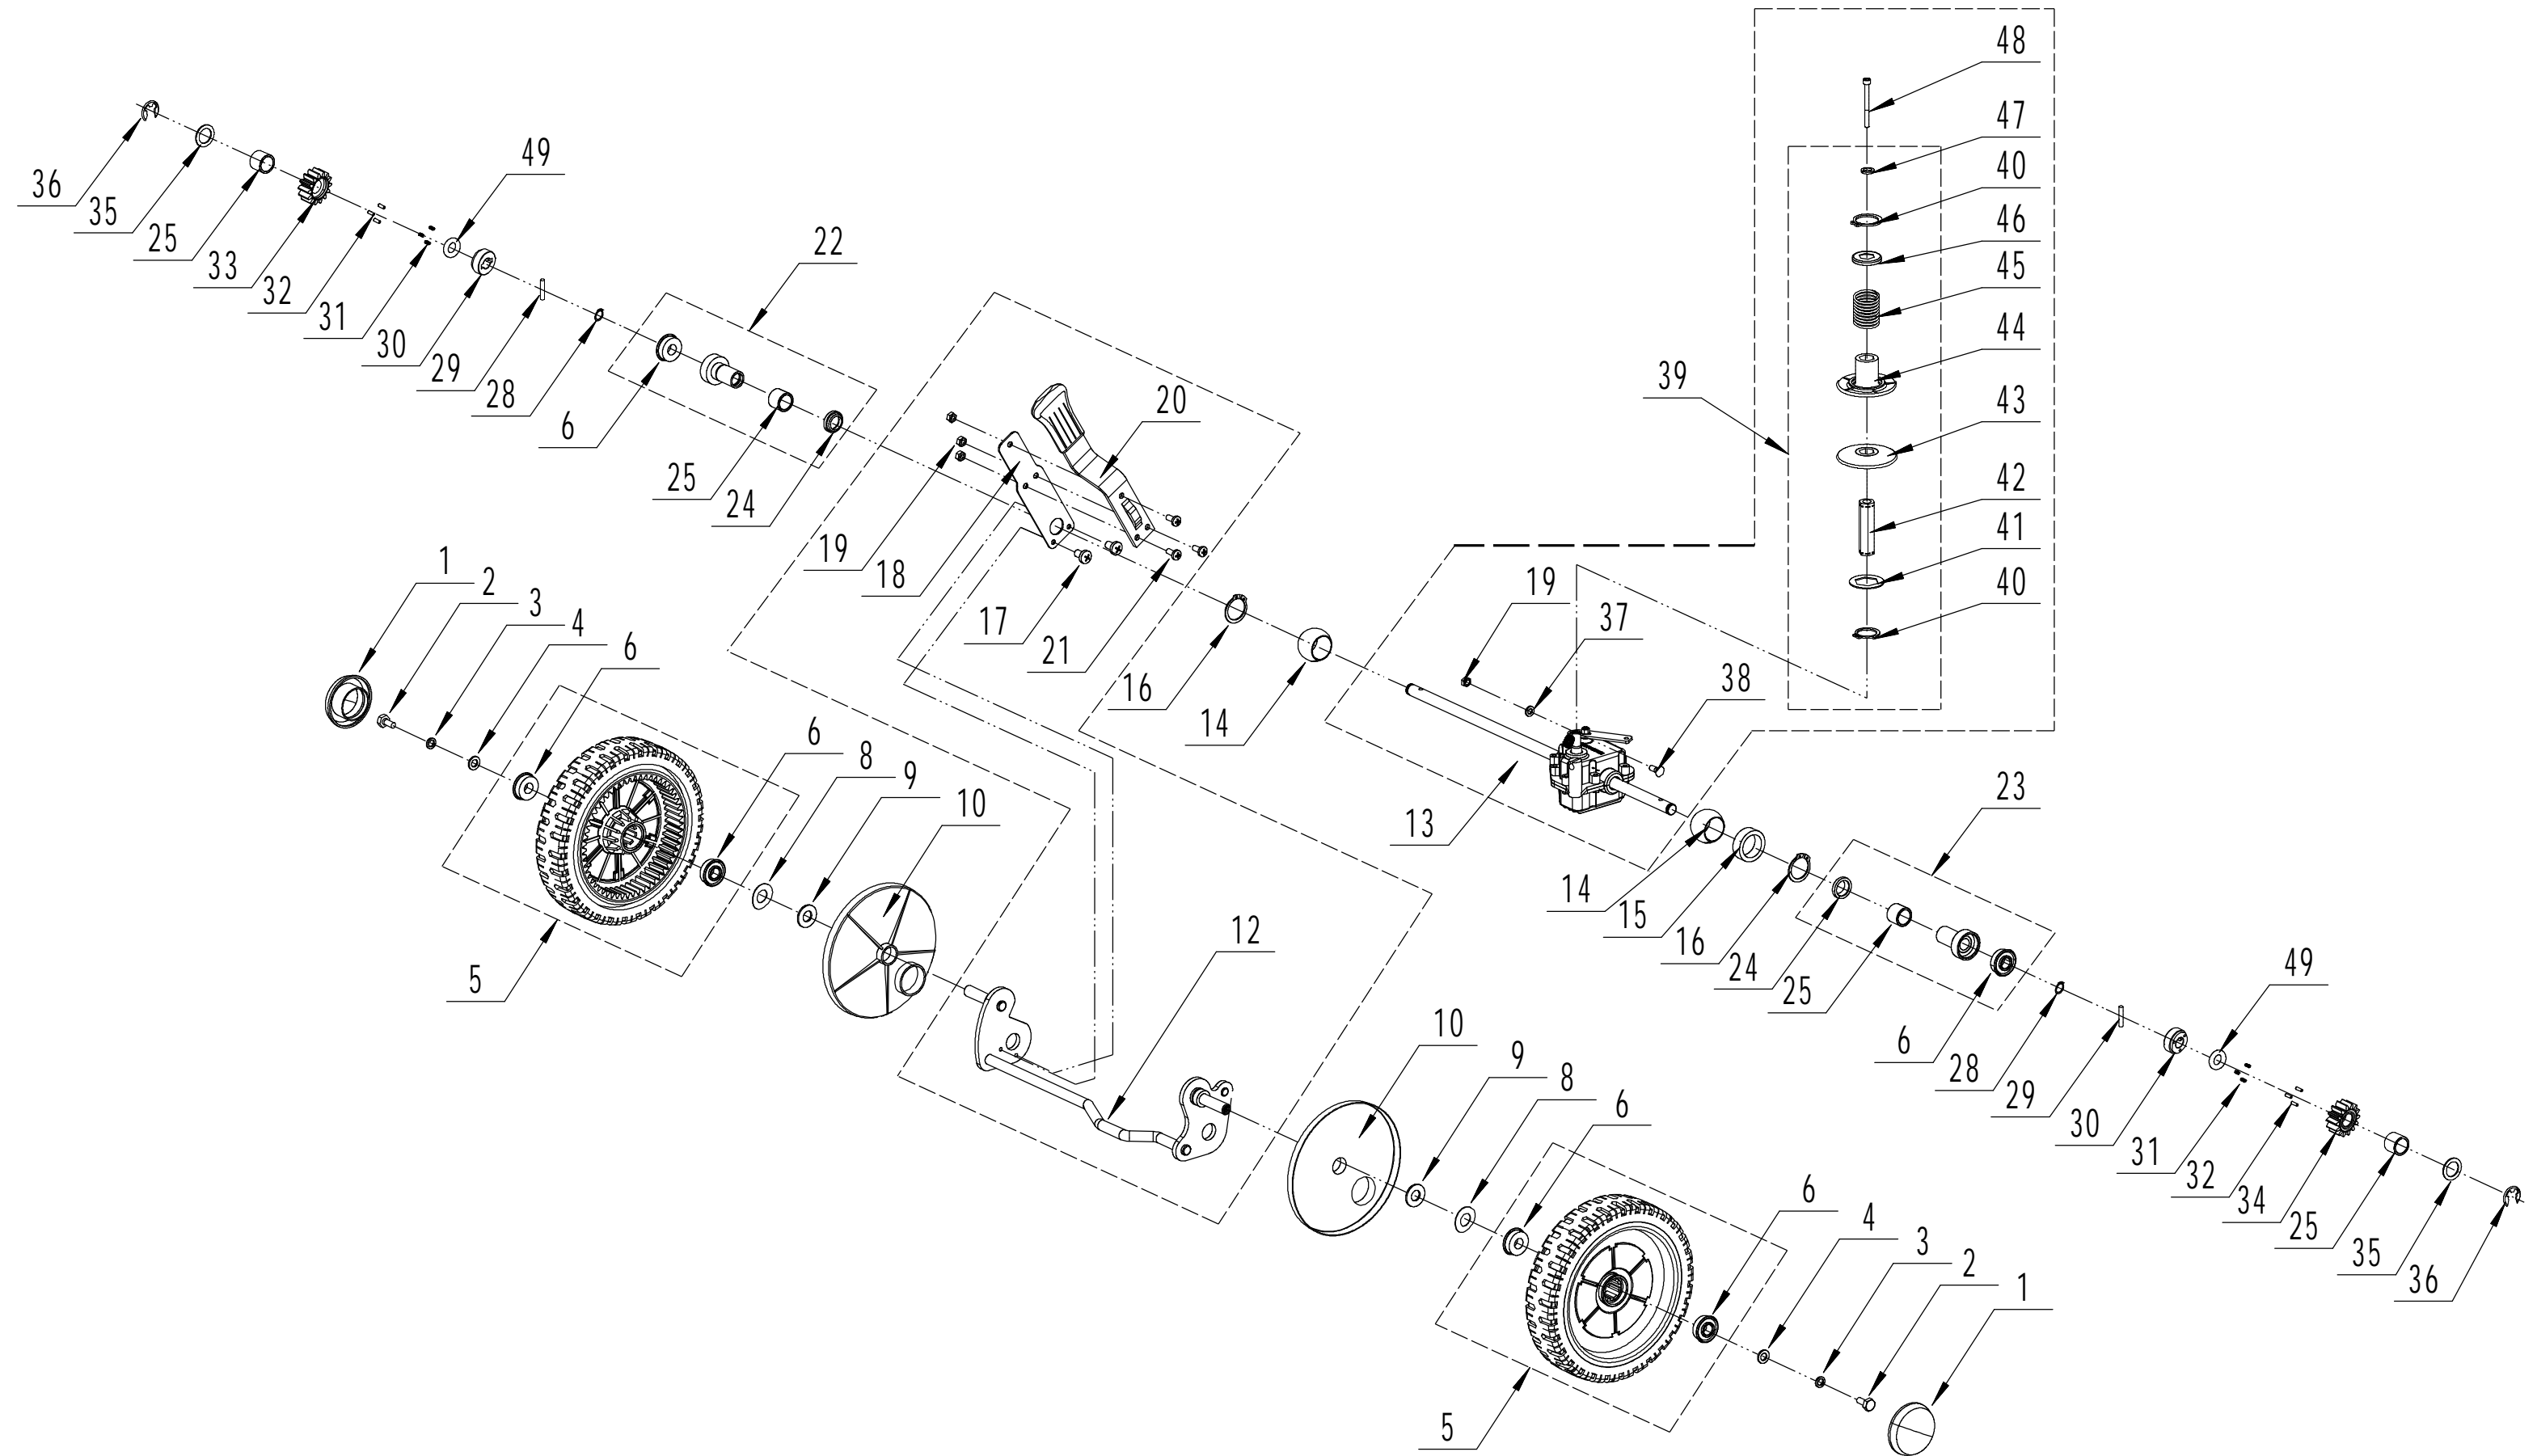

5 Rear Axle

Part 5 - Rear Axle Spare Parts

No.	ID zboží	Název
1	5310214010	Wheel Cap
2	0101008015	Bolt - M8x15
3	0401008000	Spring Washer - M8
4	0301006000	Washer - M6
5	5340309010/40	Wheel Assembly
6	5310213010	Bearing
8	5310211010/02	Spacer - M12.7
9	5310210010/02	Plain Washer - M12.7
10	5340312010	Rear Wheel Shield
12	5360301010/01	Rear Axle Frame
13	Y20536V0P	Rear Transmission Assembly
14	5320328010	Nylon Ball Bearing
15	4520313010/02	Rear Axle Partition
16	1001020000	Circlip - M20
17	0104005008	Screw - M5x8
18	5360311010/22	Spring Of Adjustment Lever
19	0202006000	Lock Nut - M6
20	5360310010/40	Adjustment Lever
21	0104006014	Screw - M6x14
22	Y065321	Right Bearing Sheath Assembly
23	Y065320	Left Bearing Sheath Assembly
24	5320327010	Dust Seal
25	5320326010P	Bearing
28	1001012000	Circlip - M12
29	HQ000100060	Pin For Ratchet
30	HQ000100050	Ratchet
31	HQ000100040	Spring
32	HQ000100030	Pin
33	HQ000100020	Drive Pinion - R/H
34	HQ000100010	Drive Pinion - L/H
35	5020311010/04	Washer
36	1301009000	E-Clip - M9
37	0301006000	Plain Washer - M6
38	0107006014	Bolt - M6x14
39	Y115380	Variable Speed Pulley Assembly
40	1001017000	Circlip - M17
41	4820320010/02	Spacer
42	4820321010/02	Hex Sleeve
43	5380309010	Lower Pulley disc
44	5380308010	Active Pulley Disc
45	4820324010	Spring
46	4820325010/02	Circlip
47	0401005000	Spring Washer - M5
48	0103005055	Screw - M5x55
49	1401025015	O-Ring