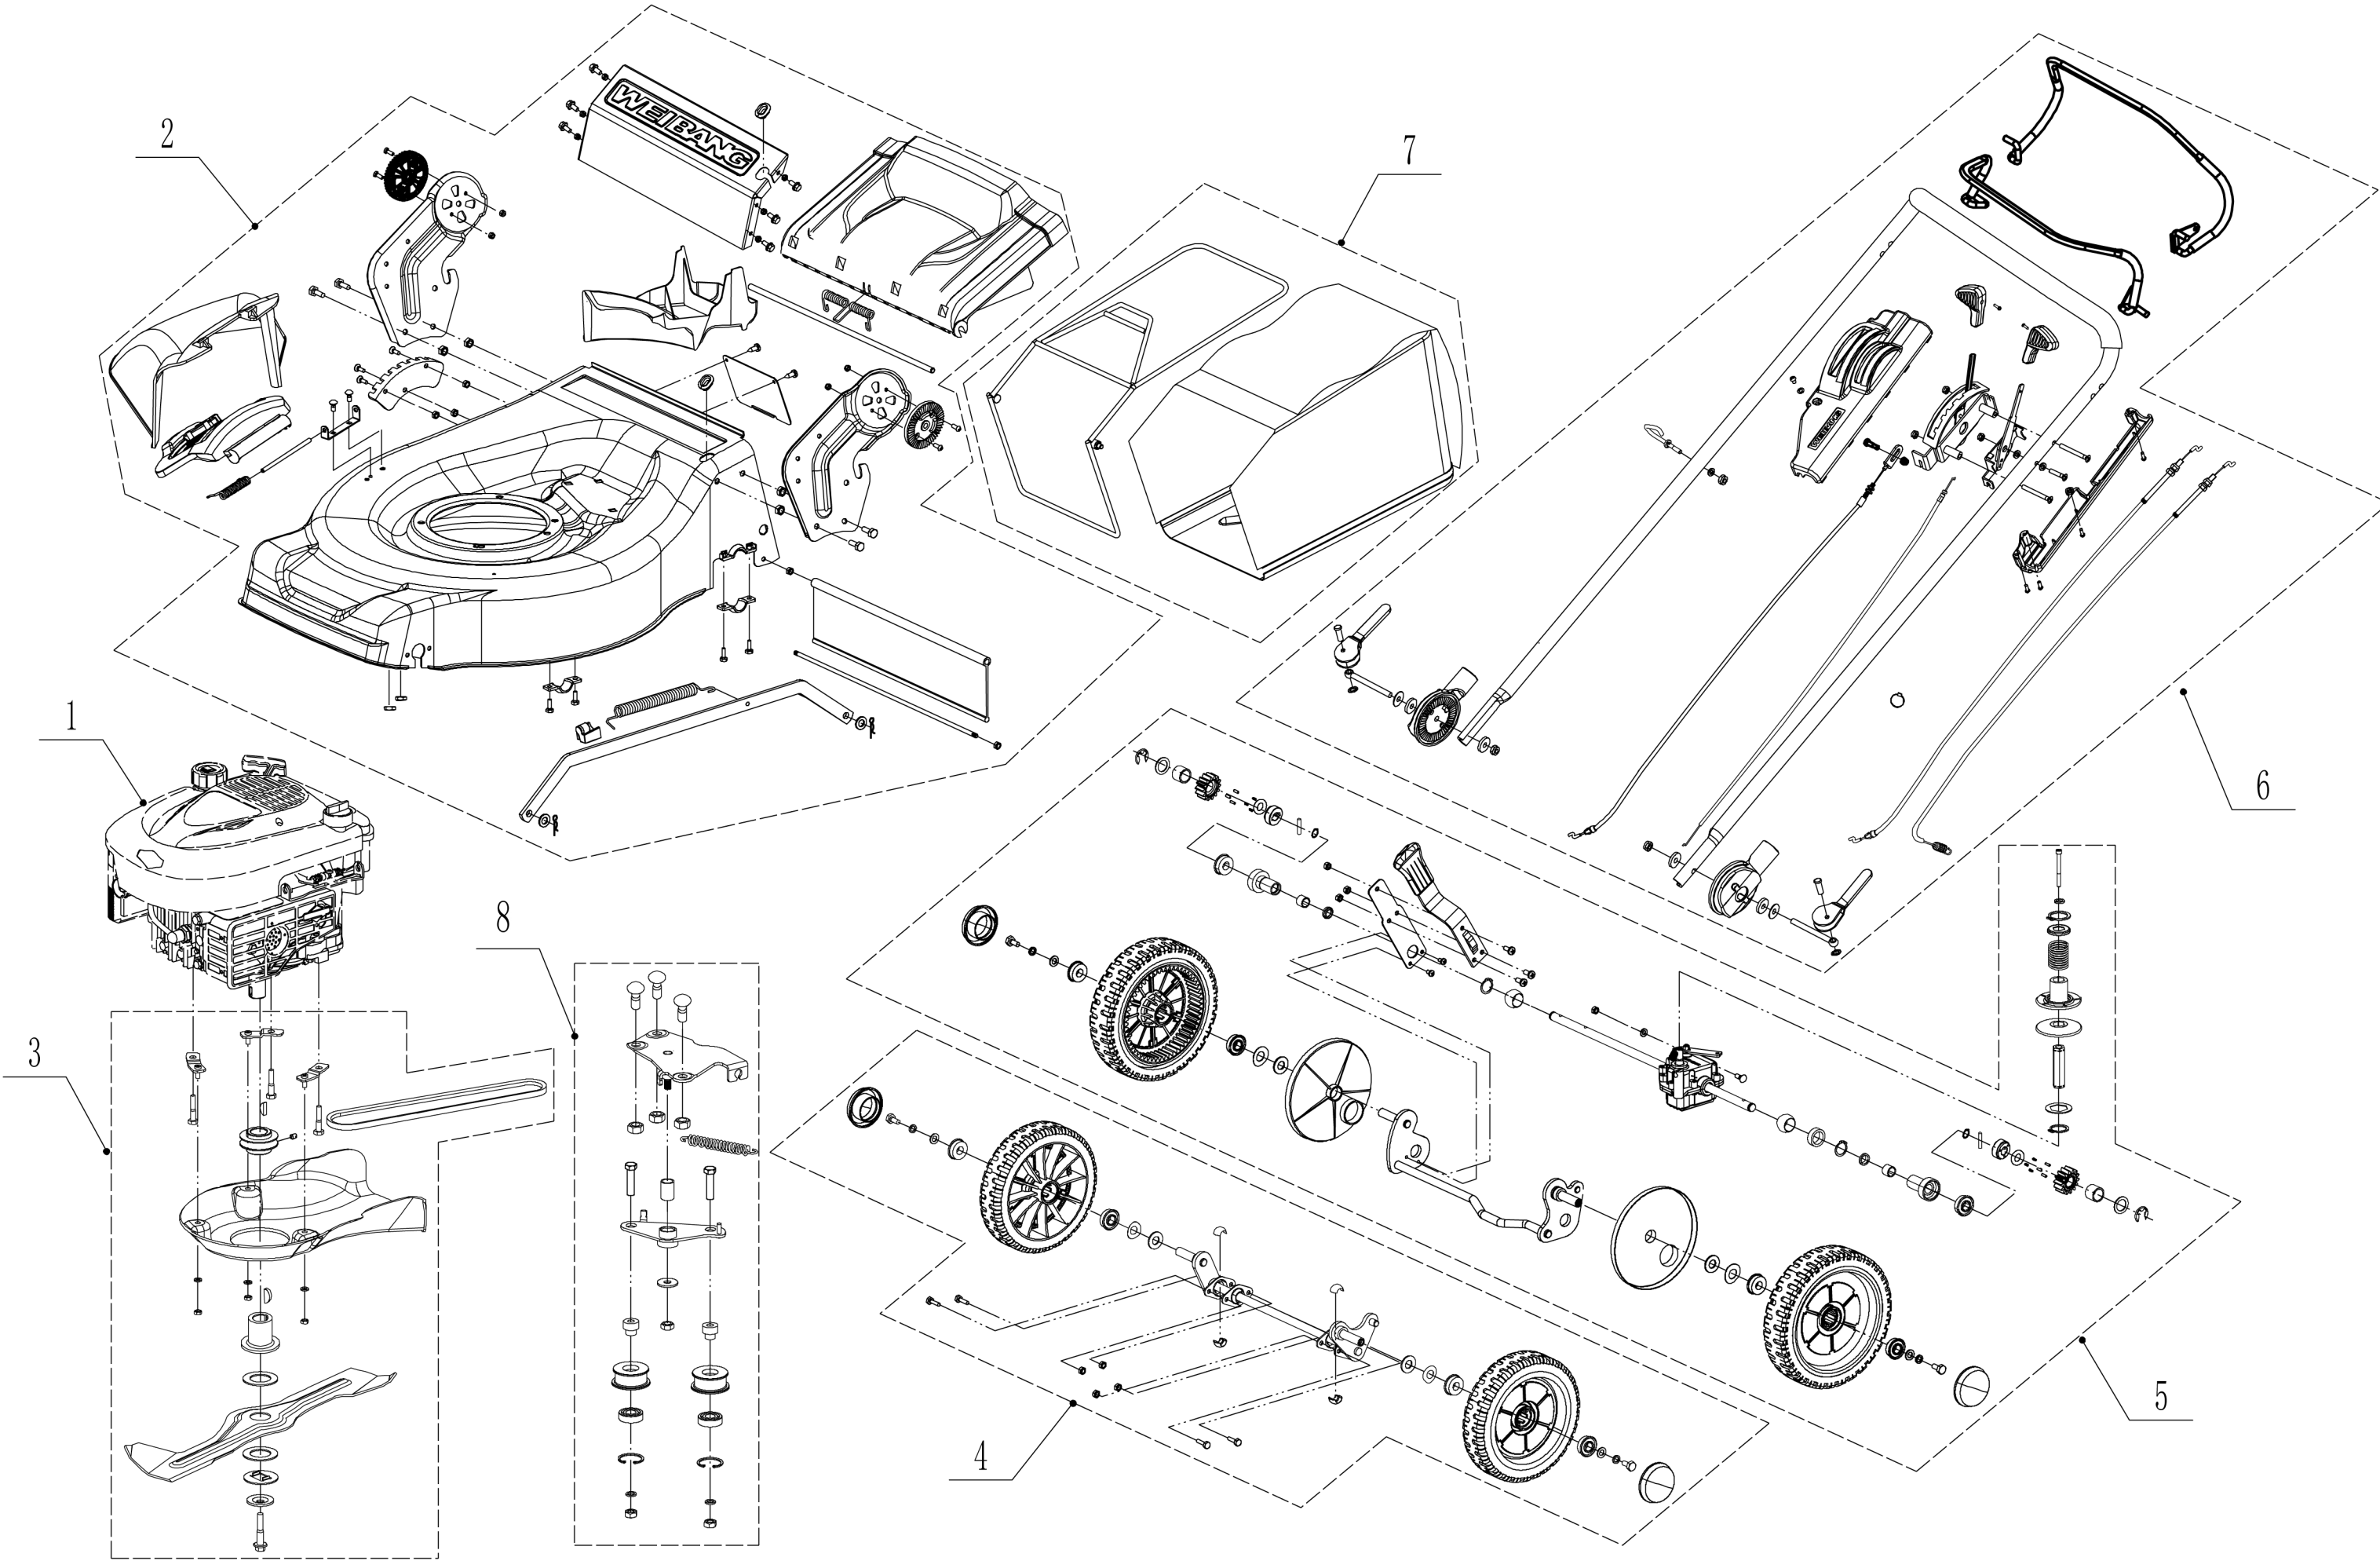

WB 536 SBV DOV 6IN1 2018

2 Main Body

Part 2 - Main Body Spare Parts		
No.	ID zboží	Název
1	5360101010J/49	Chassis
2	0107006014	Bolt
3	5020118010/02	Side Discharge Cover Bracket
4	5020120010/02	Side Discharge Cover Pivot
5	5020119010	Side Discharge Cover Spring
6	5360119012	Side Discharge Cover Kit
7	5360120010J	Side Discharge Deflector
8	0104006016	Screw - M6x16
9	5360123010/01	Graduator
10	0301006000	Plain Washer - M6
11	0202006000	Lock Nut - M6
12	0102008016	Bolt - M8x16
13	0104005012	Screw - M5x12
14	AVSA000000040/22	Tooth Disc
15	5360125010K/40	AVS Bracket - R/H
16	0202005000	Lock Nut - M5
17	0202008000	Lock Nut - M8
18	5360122010C	Rubber Ring
19	0102006012	Bolt - M6x12
20	5360124030/49	Connector
21	5360115010	Mulching Plug
22	5360117010/02	Pivot - Rear Cover
23	5360118010	Spring - Rear Cover
24	5360116010	Rear Cover
25	0106004009	Screw - ST4.2x9.5
26	5360105010D/49	Baffle
27	5360124010K/40	AVS Bracket - L/H
28	5360127010	Trailing Flap
29	5360126010/02	Pivot - Trailing Flap
30	5320114020/01	Upper Bearing Bracket
31	5320333010	Spring Clip
32	0301010000	Plain Washer - M10
33	5360308010/40	Connecting Rod
34	5320332010/01	Spring - Connecting Rod
35	4560109012	Spring Bracket
36	0204006000	Lock Nut - M6

3 Blade System

Part 3 - Blade System Spare Parts		
No.	ID zboží	Název
1	5360111010/02	Engine Washer 1
2	5360112010/02	Engine Washer 2
3	5320115010	Screw - 3/8x16x25
4	VB53V10/850S	Belt - V10x850(30°)
5	5310401010	Key
6	5380402010	Engine Pulley
7	0105006006	Screw - M6x6
8	5360113010	Belt Shield
9	0302006000	Plain Washer - M6
10	0202006000	Lock Nut - M6
12	5320404010/02	Blade Boss
13	5310402010	Friction Disc
14	5310403010/22	Blade
15	5310404010/02	Locking Disc
16	5310406010/04	Spring Washer
17	5320405010	Blade Bolt - 3/8x24x51