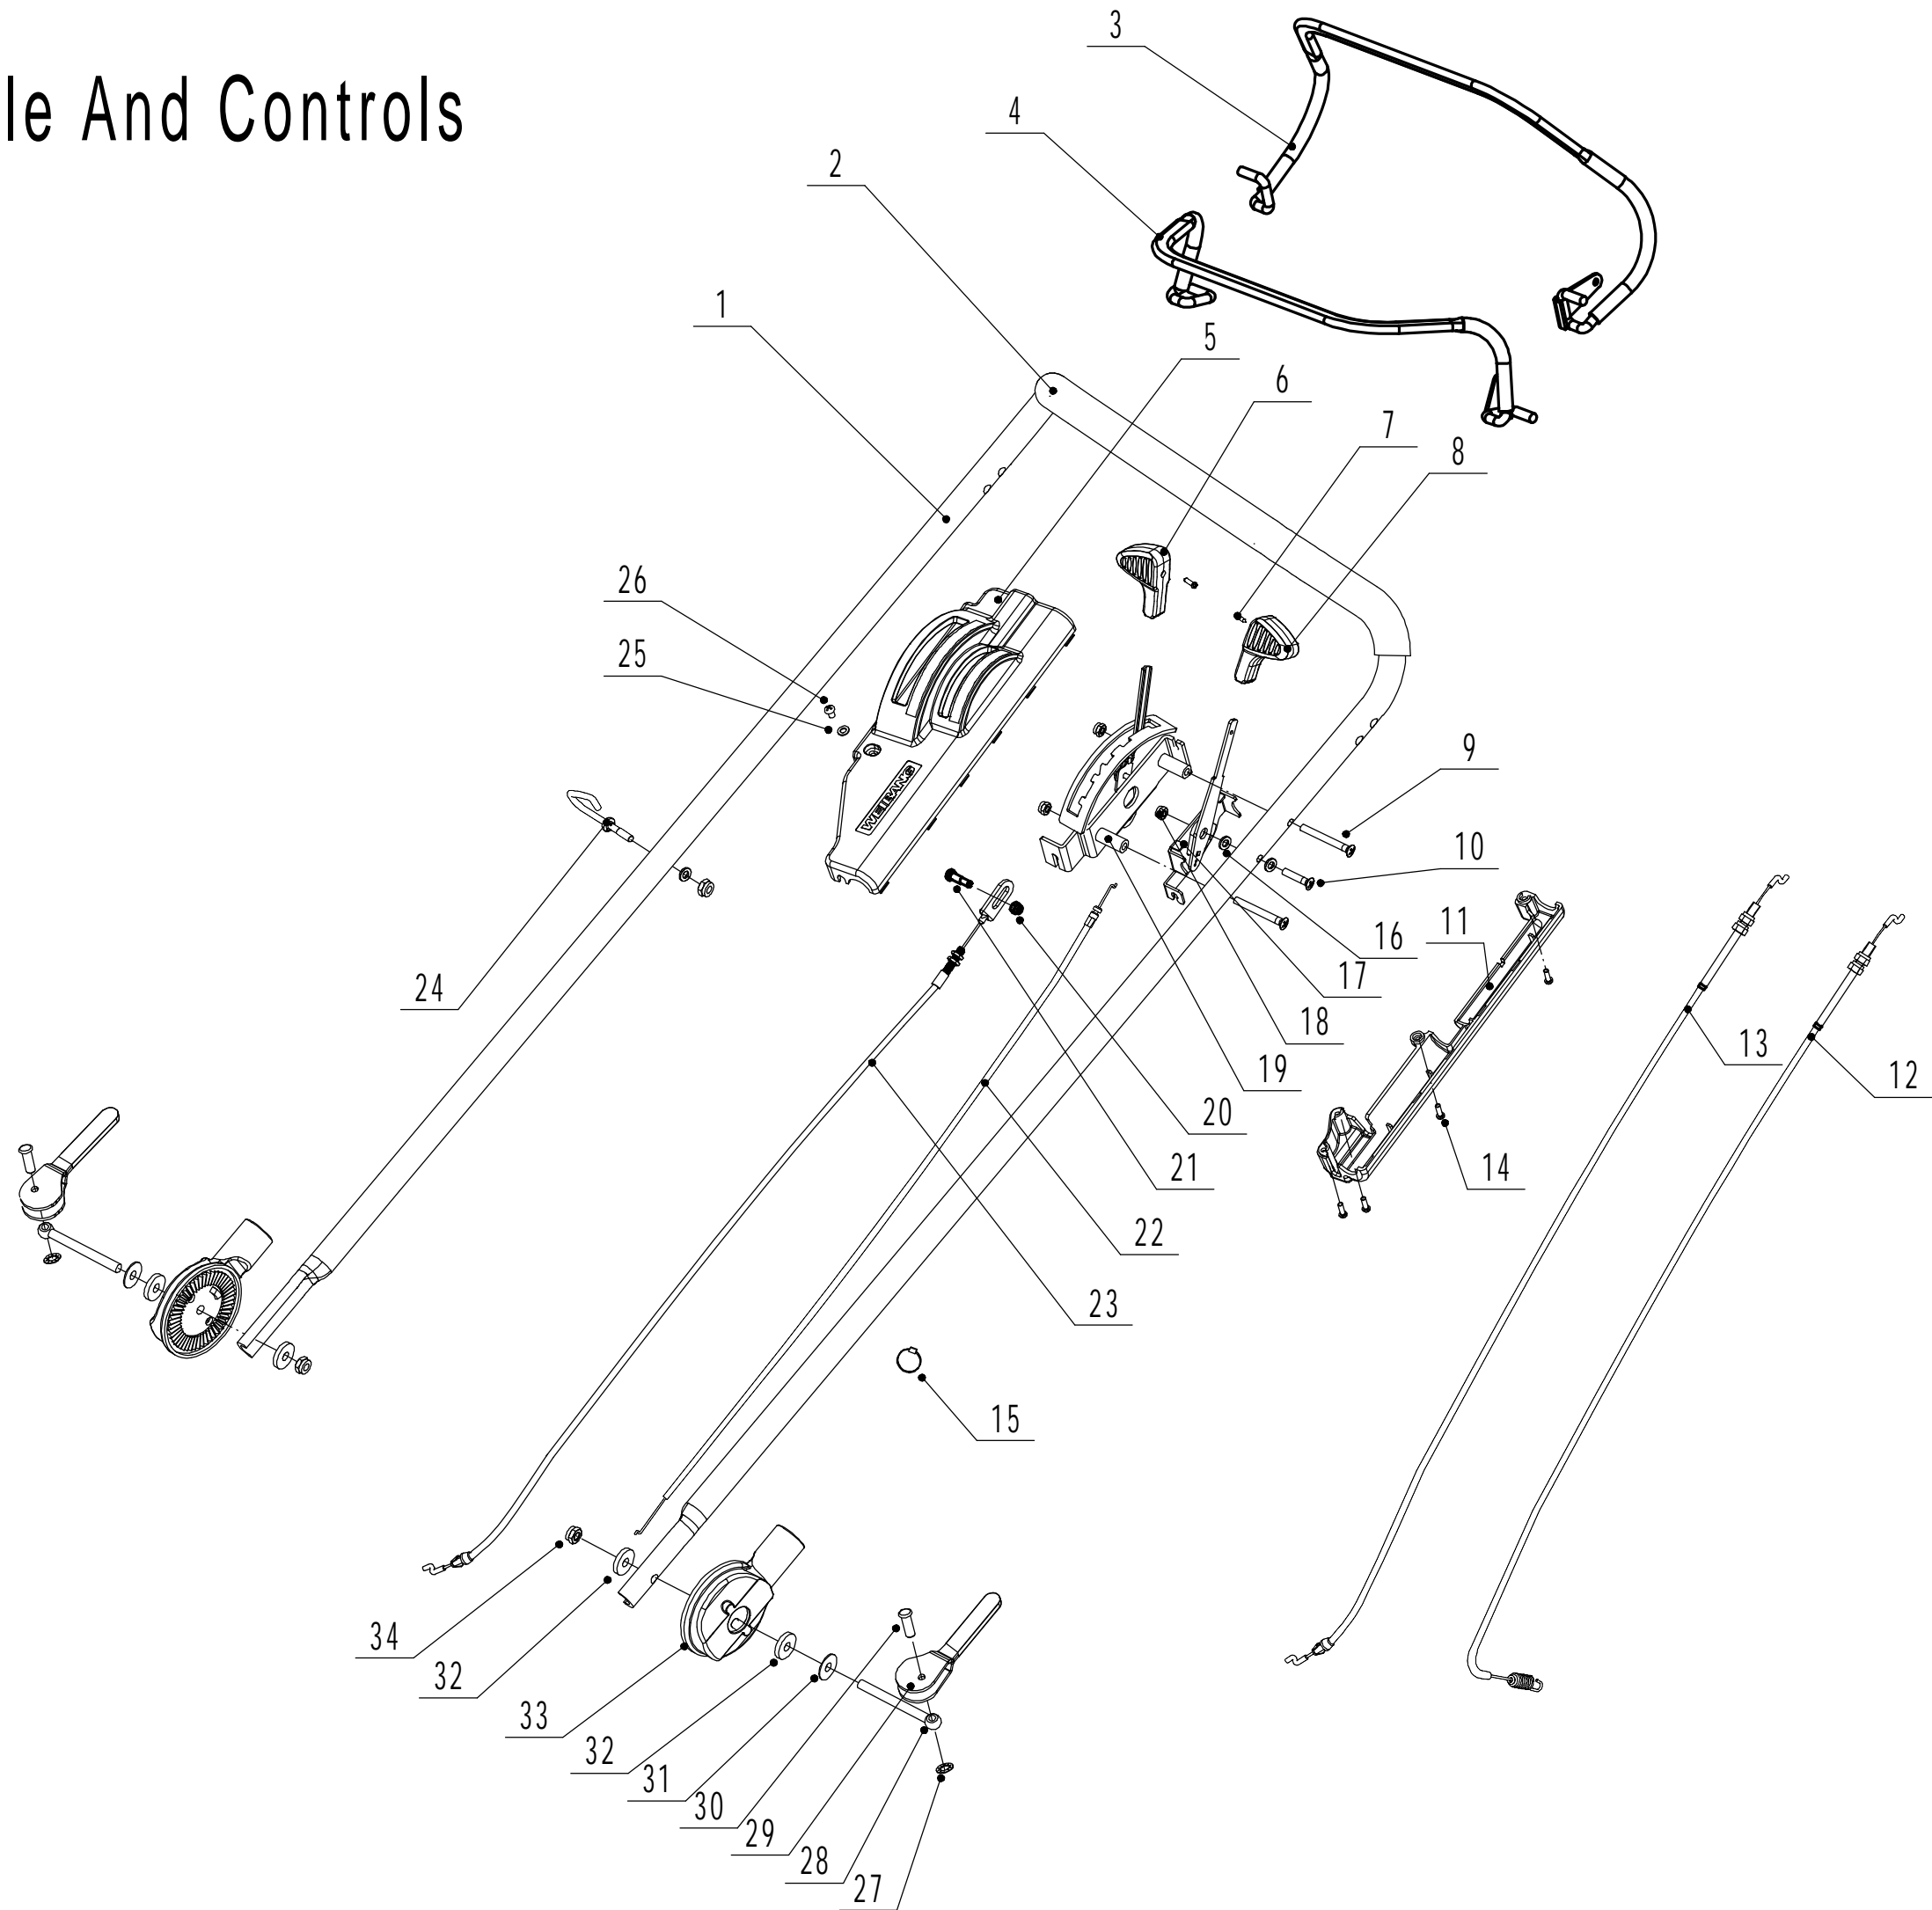

6 Handle And Controls

Part 6 - Handle And Controls Spare Parts

No.	ID zboží	Název
1	GM53C01000001B/49	Handle
2	GM56E010000080	Handle Sheath
3	5320511030S/40	Clutch Lever
4	5320503020S/40	OPC Lever
5	5020501030S	Control Box Upper Cover
6	5380508010	Grip - Speed Control Lever
7	0106003013	Screw - ST2.9x13
8	5380510010	Grip - Throttle Lever
9	0108006060	Screw - M6x60
10	0108006050	Screw - M6x50
11	5020501040S	Control Box Lower Cover
12	LH186-1225	Clutch Cable
13	BS120-1180	OPC Cable (Engine Brake)
14	0113040018	Screw
15	ZD3/190	Cable Tie - 3x190
16	0301006000	Washer - M6
17	5380512010	Throttle Control Bracket
18	0202006000	Lock Nut - M6
19	5360505010K	Speed Control Bracket
20	0202005000	Lock Nut - M5
21	5360506011	Speed Control Cable bolt
22	YM90-1410-B	Throttle Cable
23	TX130-1060-A	Speed Control Cable
24	4510511010/01	Hook - Starter Rope
25	0301005000	Washer - M5
26	0104005008	Screw - M5x8
27	4510114030	Fix Cap
28	GM48S000000100	Connecting Bolt
29	GM56A100400000	Lock Lever
30	0801008022	Axis Pin - 8x22
31	GM56A100000040/04	Spacer
32	GM56A100000050/01	Spacer
33	GM48S030200000	Tooth Disc Kit
34	0201008000DD	Lock Nut - M8