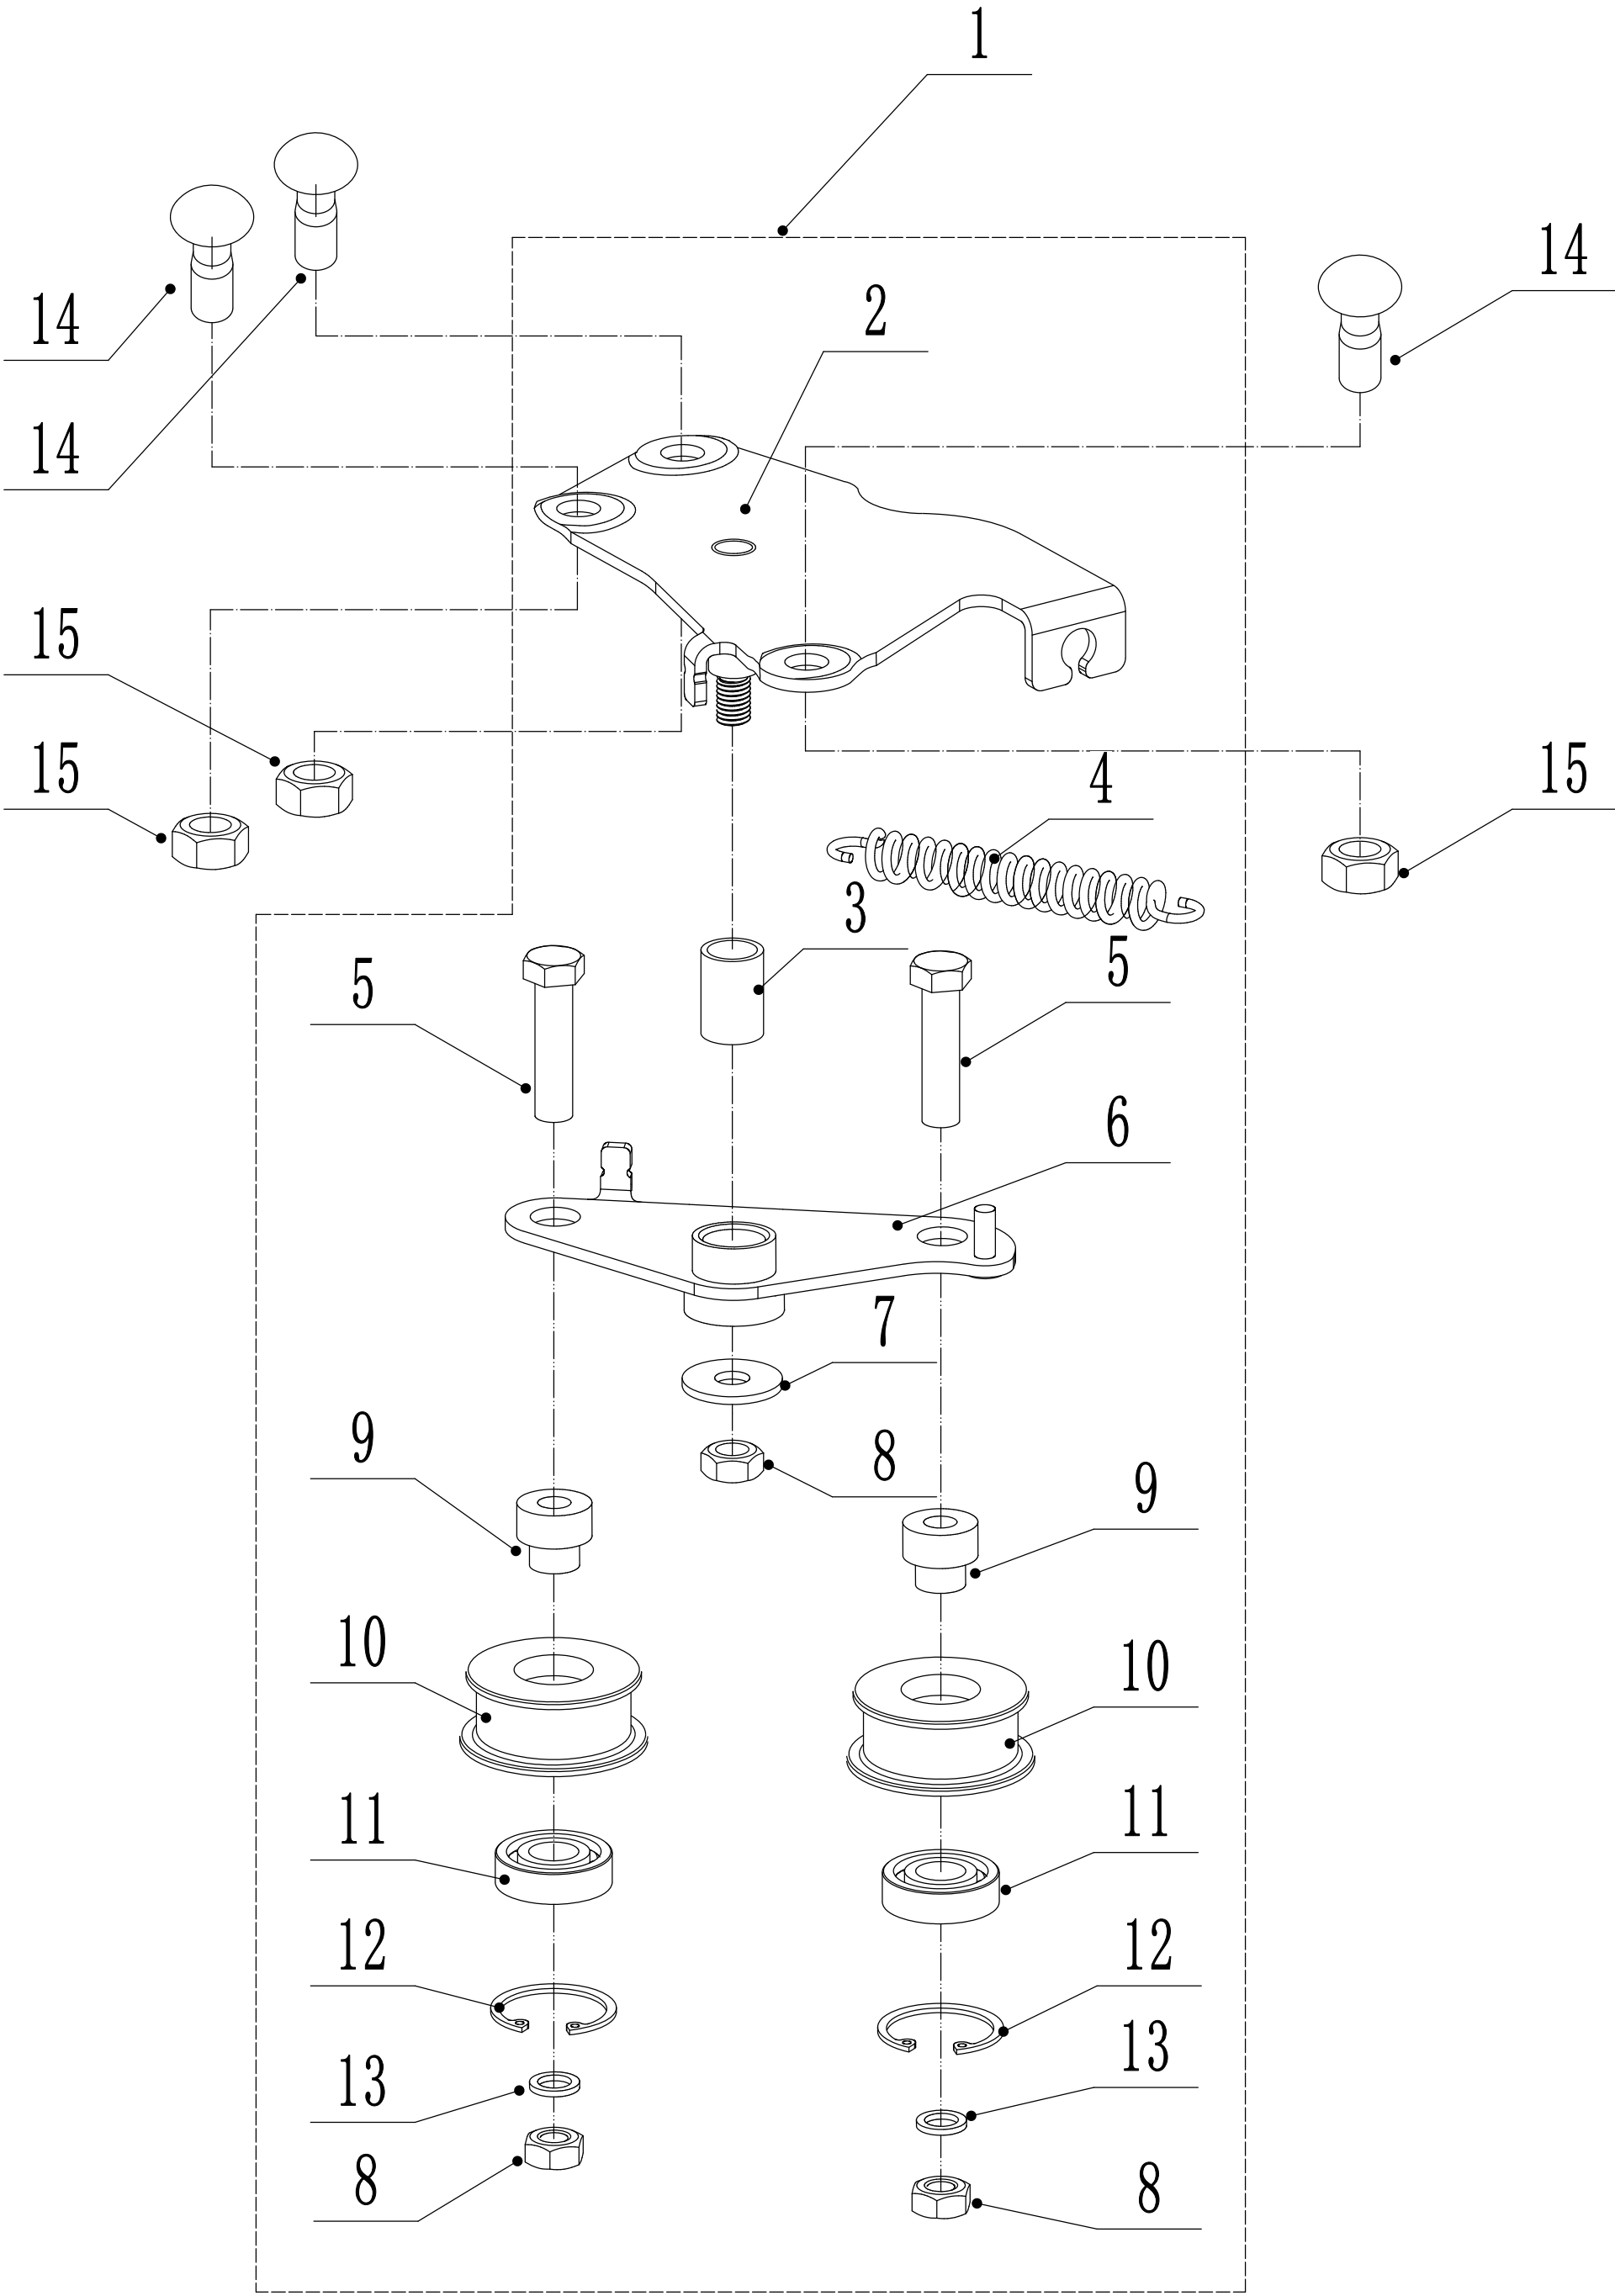

8 Variable Speed Pulley

Part 8 - Variable Speed Pulley Spare parts

No.	ID zboží	Název
1	Y095360	Belt Tensioner Assembly
2	5360129010/02	Tensional Arm Bracket
3	4820112010	Nylon Bush
4	4820114010	Spring
5	4820120010	Tensional Pulley Bolt
6	5360130010/02	Tensional Arm Weldment
7	0302008000	Washer - M8
8	0202008000	Lock Nut - M8
9	5360131020/02	Spacer
10	4820119010	Tensional Pulley
11	6001/2RZ	Bearing
12	0901028000	Internal Circlip - 28mm
13	0301008000	Plain Washer - M6
14	0107010025	Bolt - M10x25
15	0202010000	Lock Nut - M10