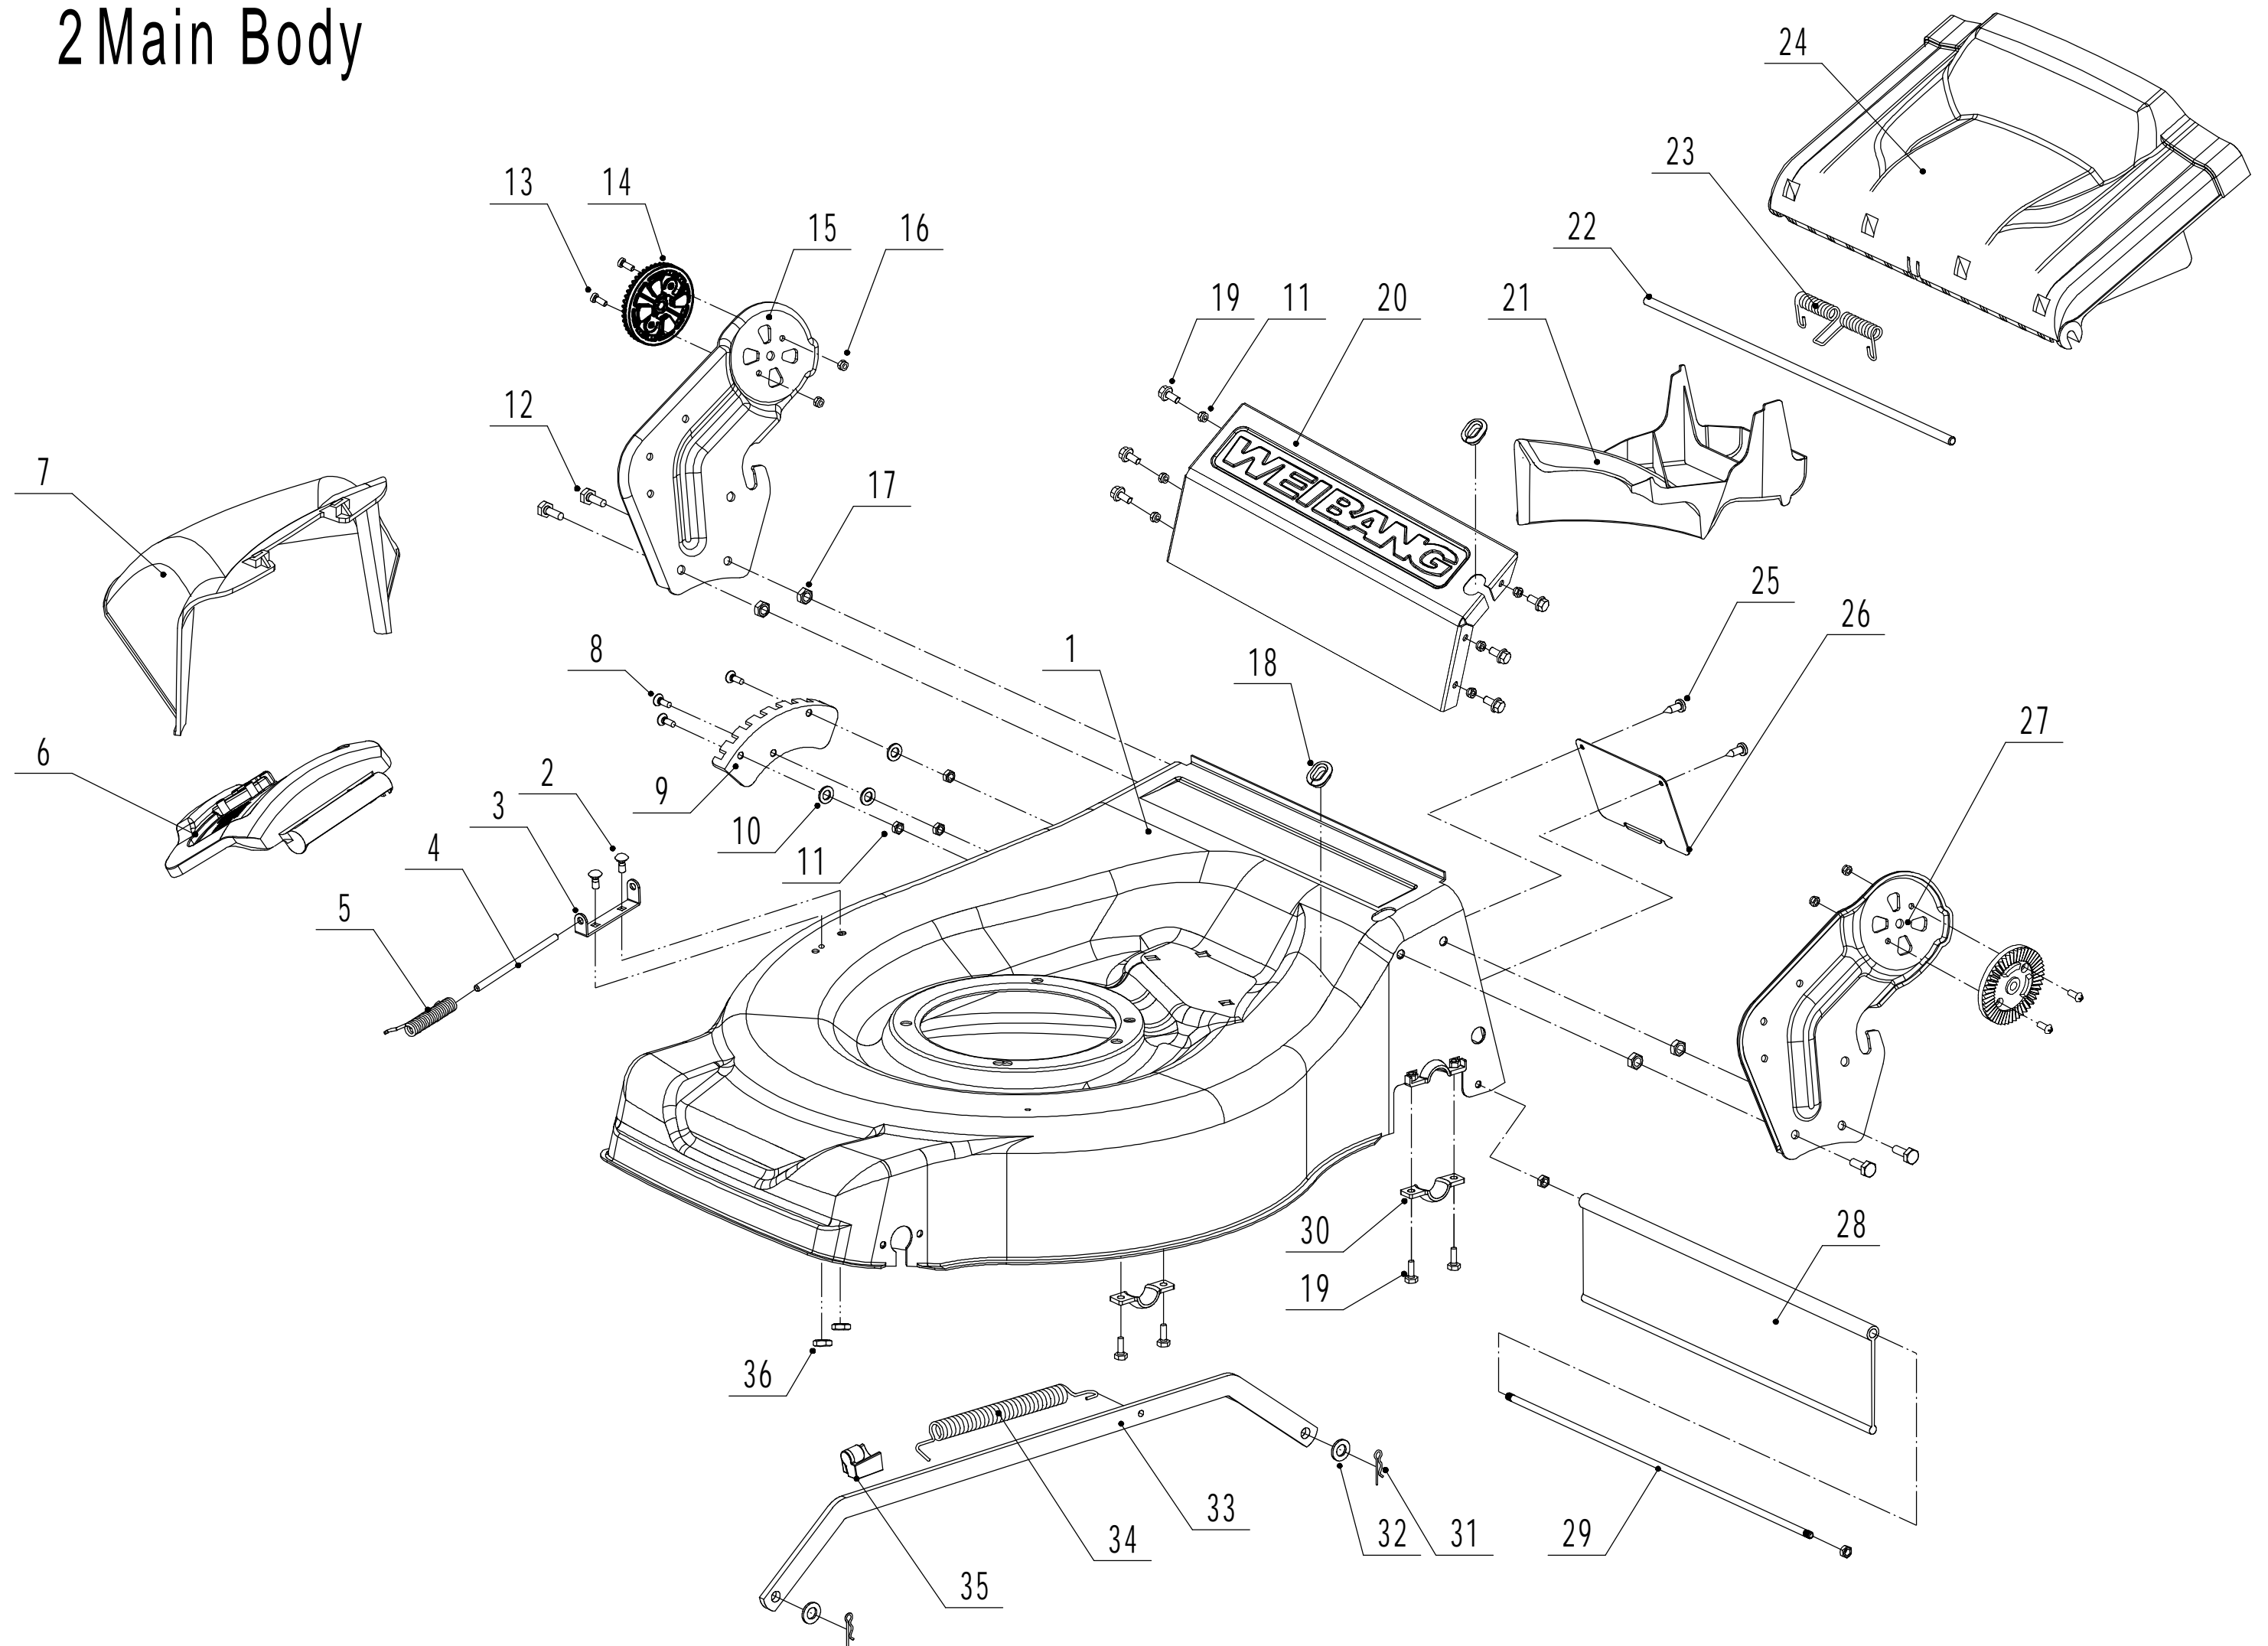

WB 536 SBV DOV 6IN1 2018

2 Main Body

Part 2 - Main Body Spare Parts		
No.	ID zboží	Název
1	5360101010J/49	Chassis
2	0107006014	Bolt
3	5020118010/02	Side Discharge Cover Bracket
4	5020120010/02	Side Discharge Cover Pivot
5	5020119010	Side Discharge Cover Spring
6	5360119012	Side Discharge Cover Kit
7	5360120010J	Side Discharge Deflector
8	0104006016	Screw - M6x16
9	5360123010/01	Graduator
10	0301006000	Plain Washer - M6
11	0202006000	Lock Nut - M6
12	0102008016	Bolt - M8x16
13	0104005012	Screw - M5x12
14	AVSA000000040/22	Tooth Disc
15	5360125010K/40	AVS Bracket - R/H
16	0202005000	Lock Nut - M5
17	0202008000	Lock Nut - M8
18	5360122010C	Rubber Ring
19	0102006012	Bolt - M6x12
20	5360124030/49	Connector
21	5360115010	Mulching Plug
22	5360117010/02	Pivot - Rear Cover
23	5360118010	Spring - Rear Cover
24	5360116010	Rear Cover
25	0106004009	Screw - ST4.2x9.5
26	5360105010D/49	Baffle
27	5360124010K/40	AVS Bracket - L/H
28	5360127010	Trailing Flap
29	5360126010/02	Pivot - Trailing Flap
30	5320114020/01	Upper Bearing Bracket
31	5320333010	Spring Clip
32	0301010000	Plain Washer - M10
33	5360308010/40	Connecting Rod
34	5320332010/01	Spring - Connecting Rod
35	4560109012	Spring Bracket
36	0204006000	Lock Nut - M6

3 Blade System

Part 3 - Blade System Spare Parts		
No.	ID zboží	Název
1	5360111010/02	Engine Washer 1
2	5360112010/02	Engine Washer 2
3	5320115010	Screw - 3/8x16x25
4	VB53V10/850S	Belt - V10x850(30°)
5	5310401010	Key
6	5380402010	Engine Pulley
7	0105006006	Screw - M6x6
8	5360113010	Belt Shield
9	0302006000	Plain Washer - M6
10	0202006000	Lock Nut - M6
12	5320404010/02	Blade Boss
13	5310402010	Friction Disc
14	5310403010/22	Blade
15	5310404010/02	Locking Disc
16	5310406010/04	Spring Washer
17	5320405010	Blade Bolt - 3/8x24x51