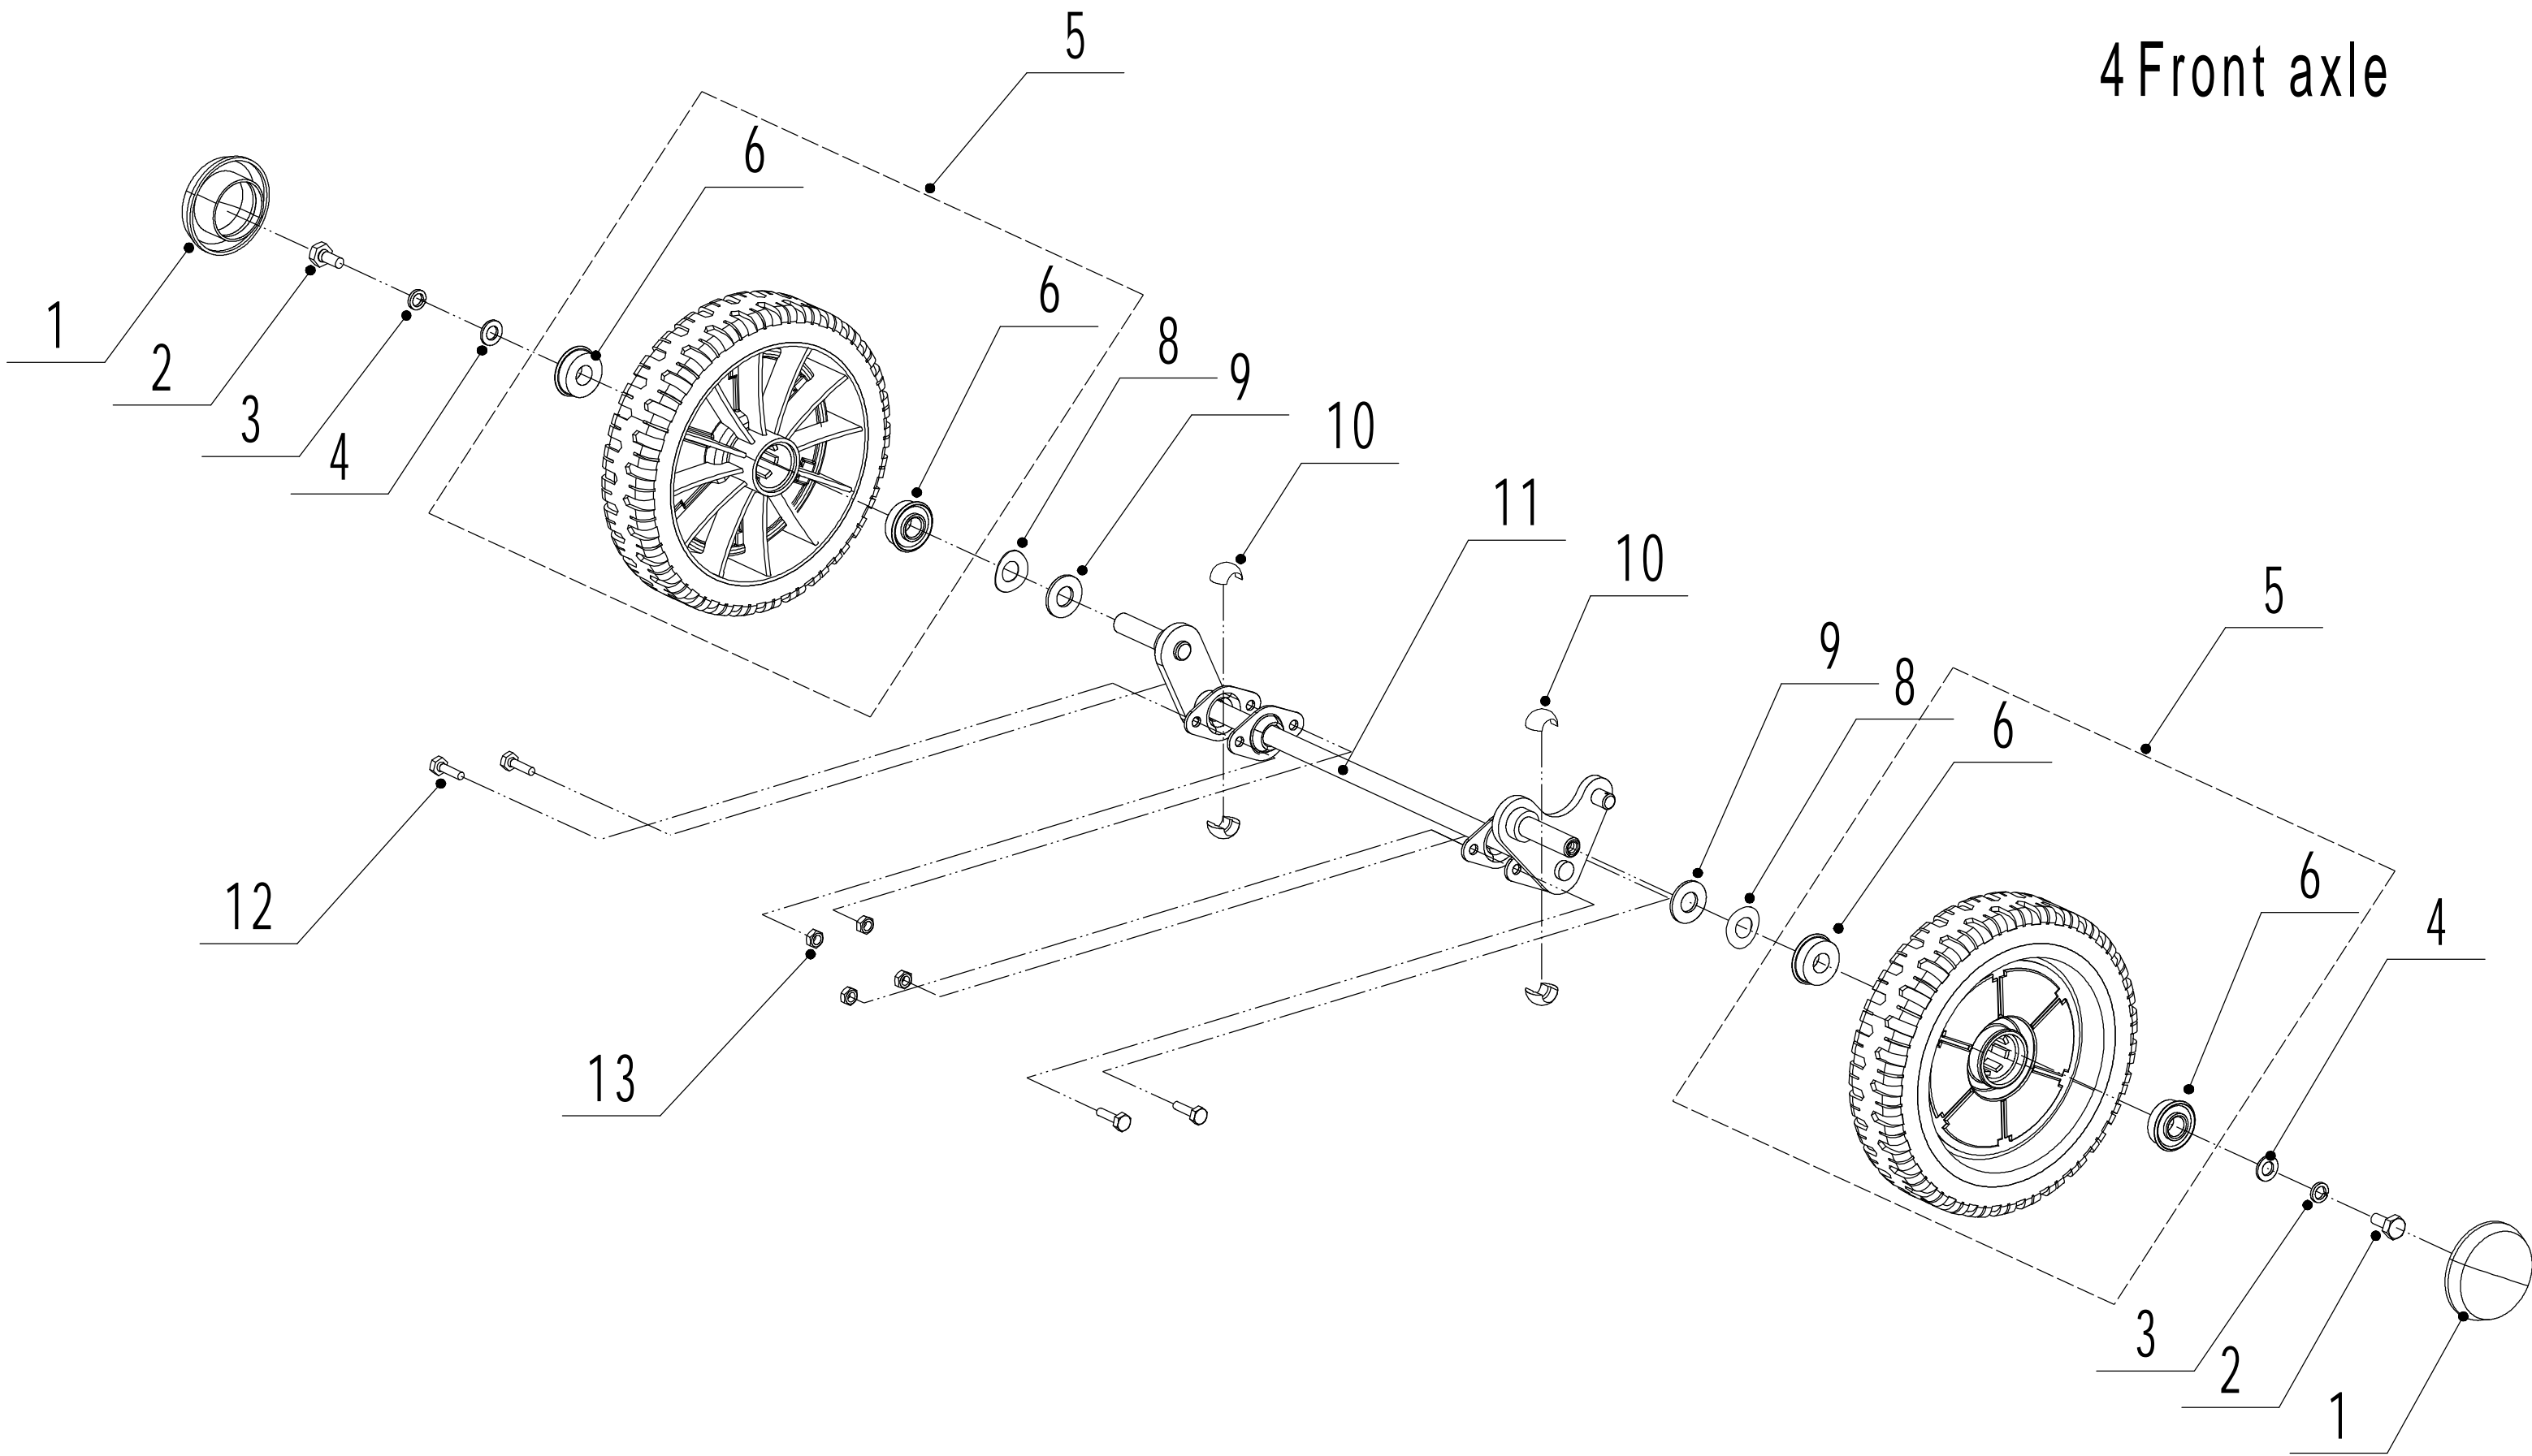

4 Front axle

Part 4 - Front Axle Spare Parts		
No.	ID zboží	Název
1	5310214010	Wheel Cap
2	0101008015	Bolt - M8x15
3	0401008000	Spring Washer - M8
4	0301006000	Washer - M6
5	5310212010/40	Wheel - 8"
6	5310213010	WEIBANG bearing
8	5310211010/02	Spacer
9	5310210010/02	Plain Washer
10	5310209010	Bearing
11	5360201010/01	Front Axle Welding
12	0102006016	Bolt - M6x16
13	0202006000	Lock Nut - M6