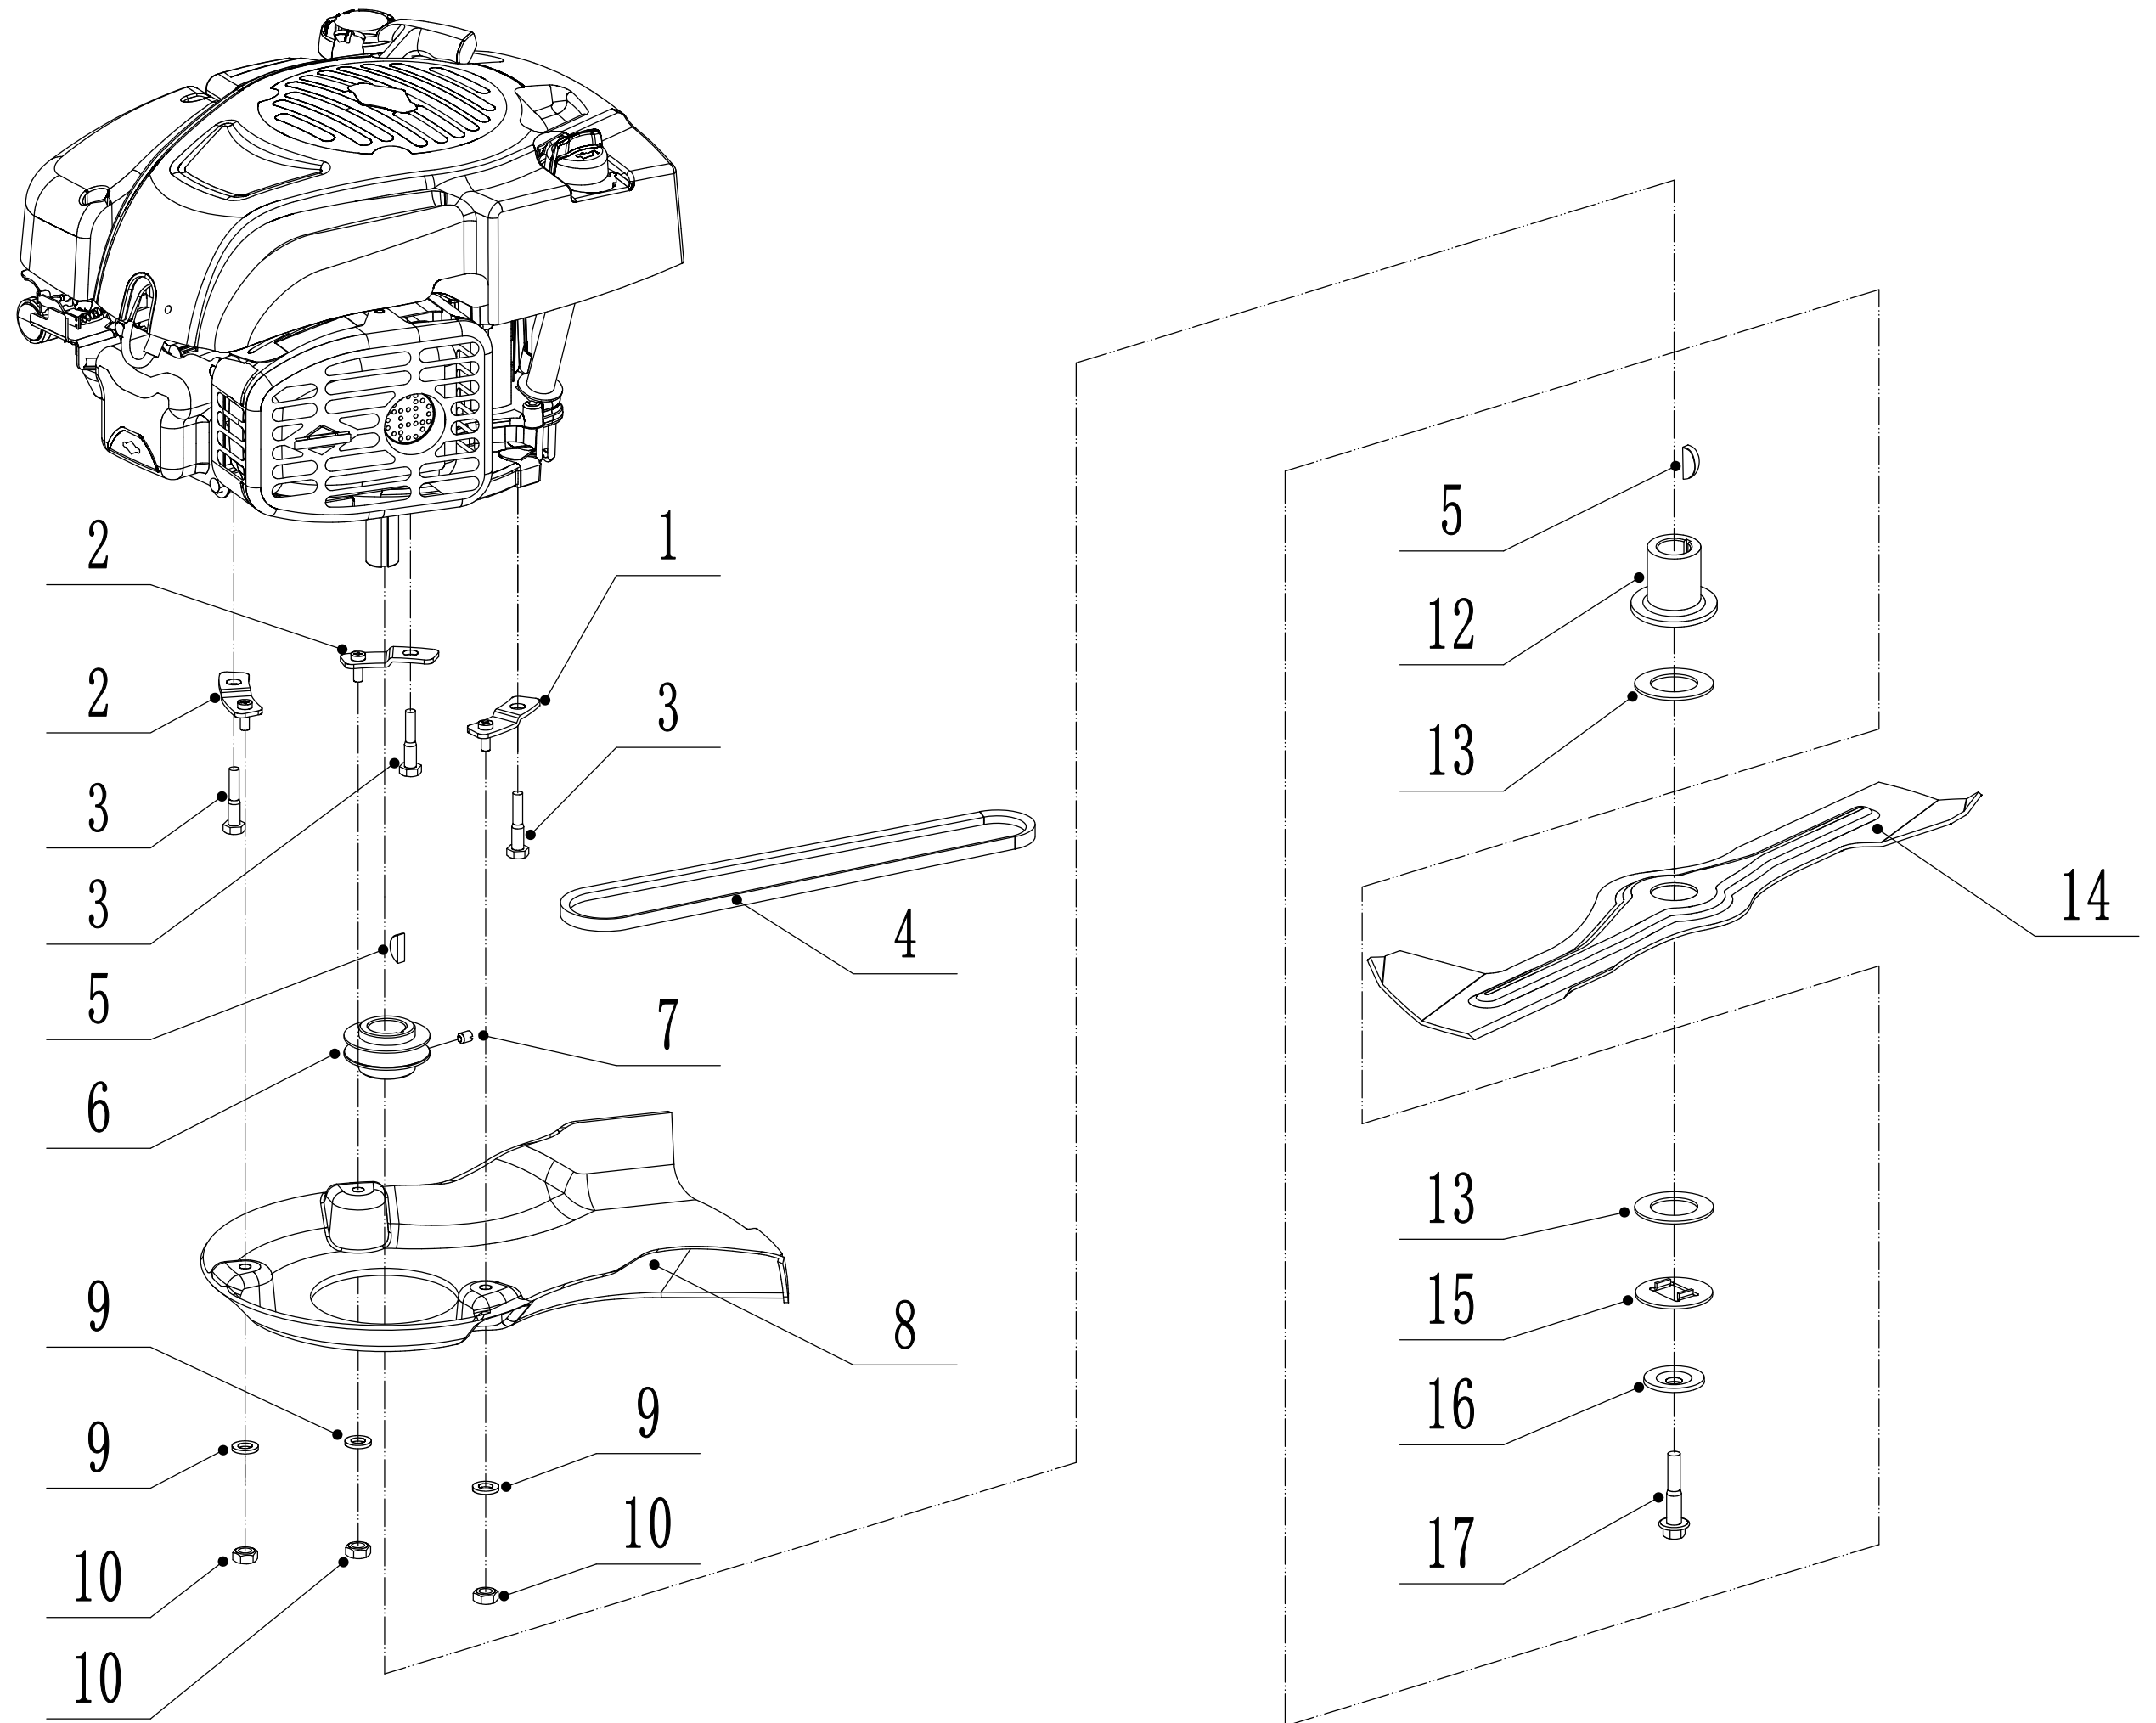

WB 536 SBV DOV 6IN1 2018

2 Main Body

Part 2 - Main Body Spare Parts		
No.	ID zboží	Název
1	5360101010J/49	Chassis
2	0107006014	Bolt
3	5020118010/02	Side Discharge Cover Bracket
4	5020120010/02	Side Discharge Cover Pivot
5	5020119010	Side Discharge Cover Spring
6	5360119012	Side Discharge Cover Kit
7	5360120010J	Side Discharge Deflector
8	0104006016	Screw - M6x16
9	5360123010/01	Graduator
10	0301006000	Plain Washer - M6
11	0202006000	Lock Nut - M6
12	0102008016	Bolt - M8x16
13	0104005012	Screw - M5x12
14	AVSA000000040/22	Tooth Disc
15	5360125010K/40	AVS Bracket - R/H
16	0202005000	Lock Nut - M5
17	0202008000	Lock Nut - M8
18	5360122010C	Rubber Ring
19	0102006012	Bolt - M6x12
20	5360124030/49	Connector
21	5360115010	Mulching Plug
22	5360117010/02	Pivot - Rear Cover
23	5360118010	Spring - Rear Cover
24	5360116010	Rear Cover
25	0106004009	Screw - ST4.2x9.5
26	5360105010D/49	Baffle
27	5360124010K/40	AVS Bracket - L/H
28	5360127010	Trailing Flap
29	5360126010/02	Pivot - Trailing Flap
30	5320114020/01	Upper Bearing Bracket
31	5320333010	Spring Clip
32	0301010000	Plain Washer - M10
33	5360308010/40	Connecting Rod
34	5320332010/01	Spring - Connecting Rod
35	4560109012	Spring Bracket
36	0204006000	Lock Nut - M6

3 Blade System

Part 3 - Blade System Spare Parts		
No.	ID zboží	Název
1	5360111010/02	Engine Washer 1
2	5360112010/02	Engine Washer 2
3	5320115010	Screw - 3/8x16x25
4	VB53V10/850S	Belt - V10x850(30°)
5	5310401010	Key
6	5380402010	Engine Pulley
7	0105006006	Screw - M6x6
8	5360113010	Belt Shield
9	0302006000	Plain Washer - M6
10	0202006000	Lock Nut - M6
12	5320404010/02	Blade Boss
13	5310402010	Friction Disc
14	5310403010/22	Blade
15	5310404010/02	Locking Disc
16	5310406010/04	Spring Washer
17	5320405010	Blade Bolt - 3/8x24x51