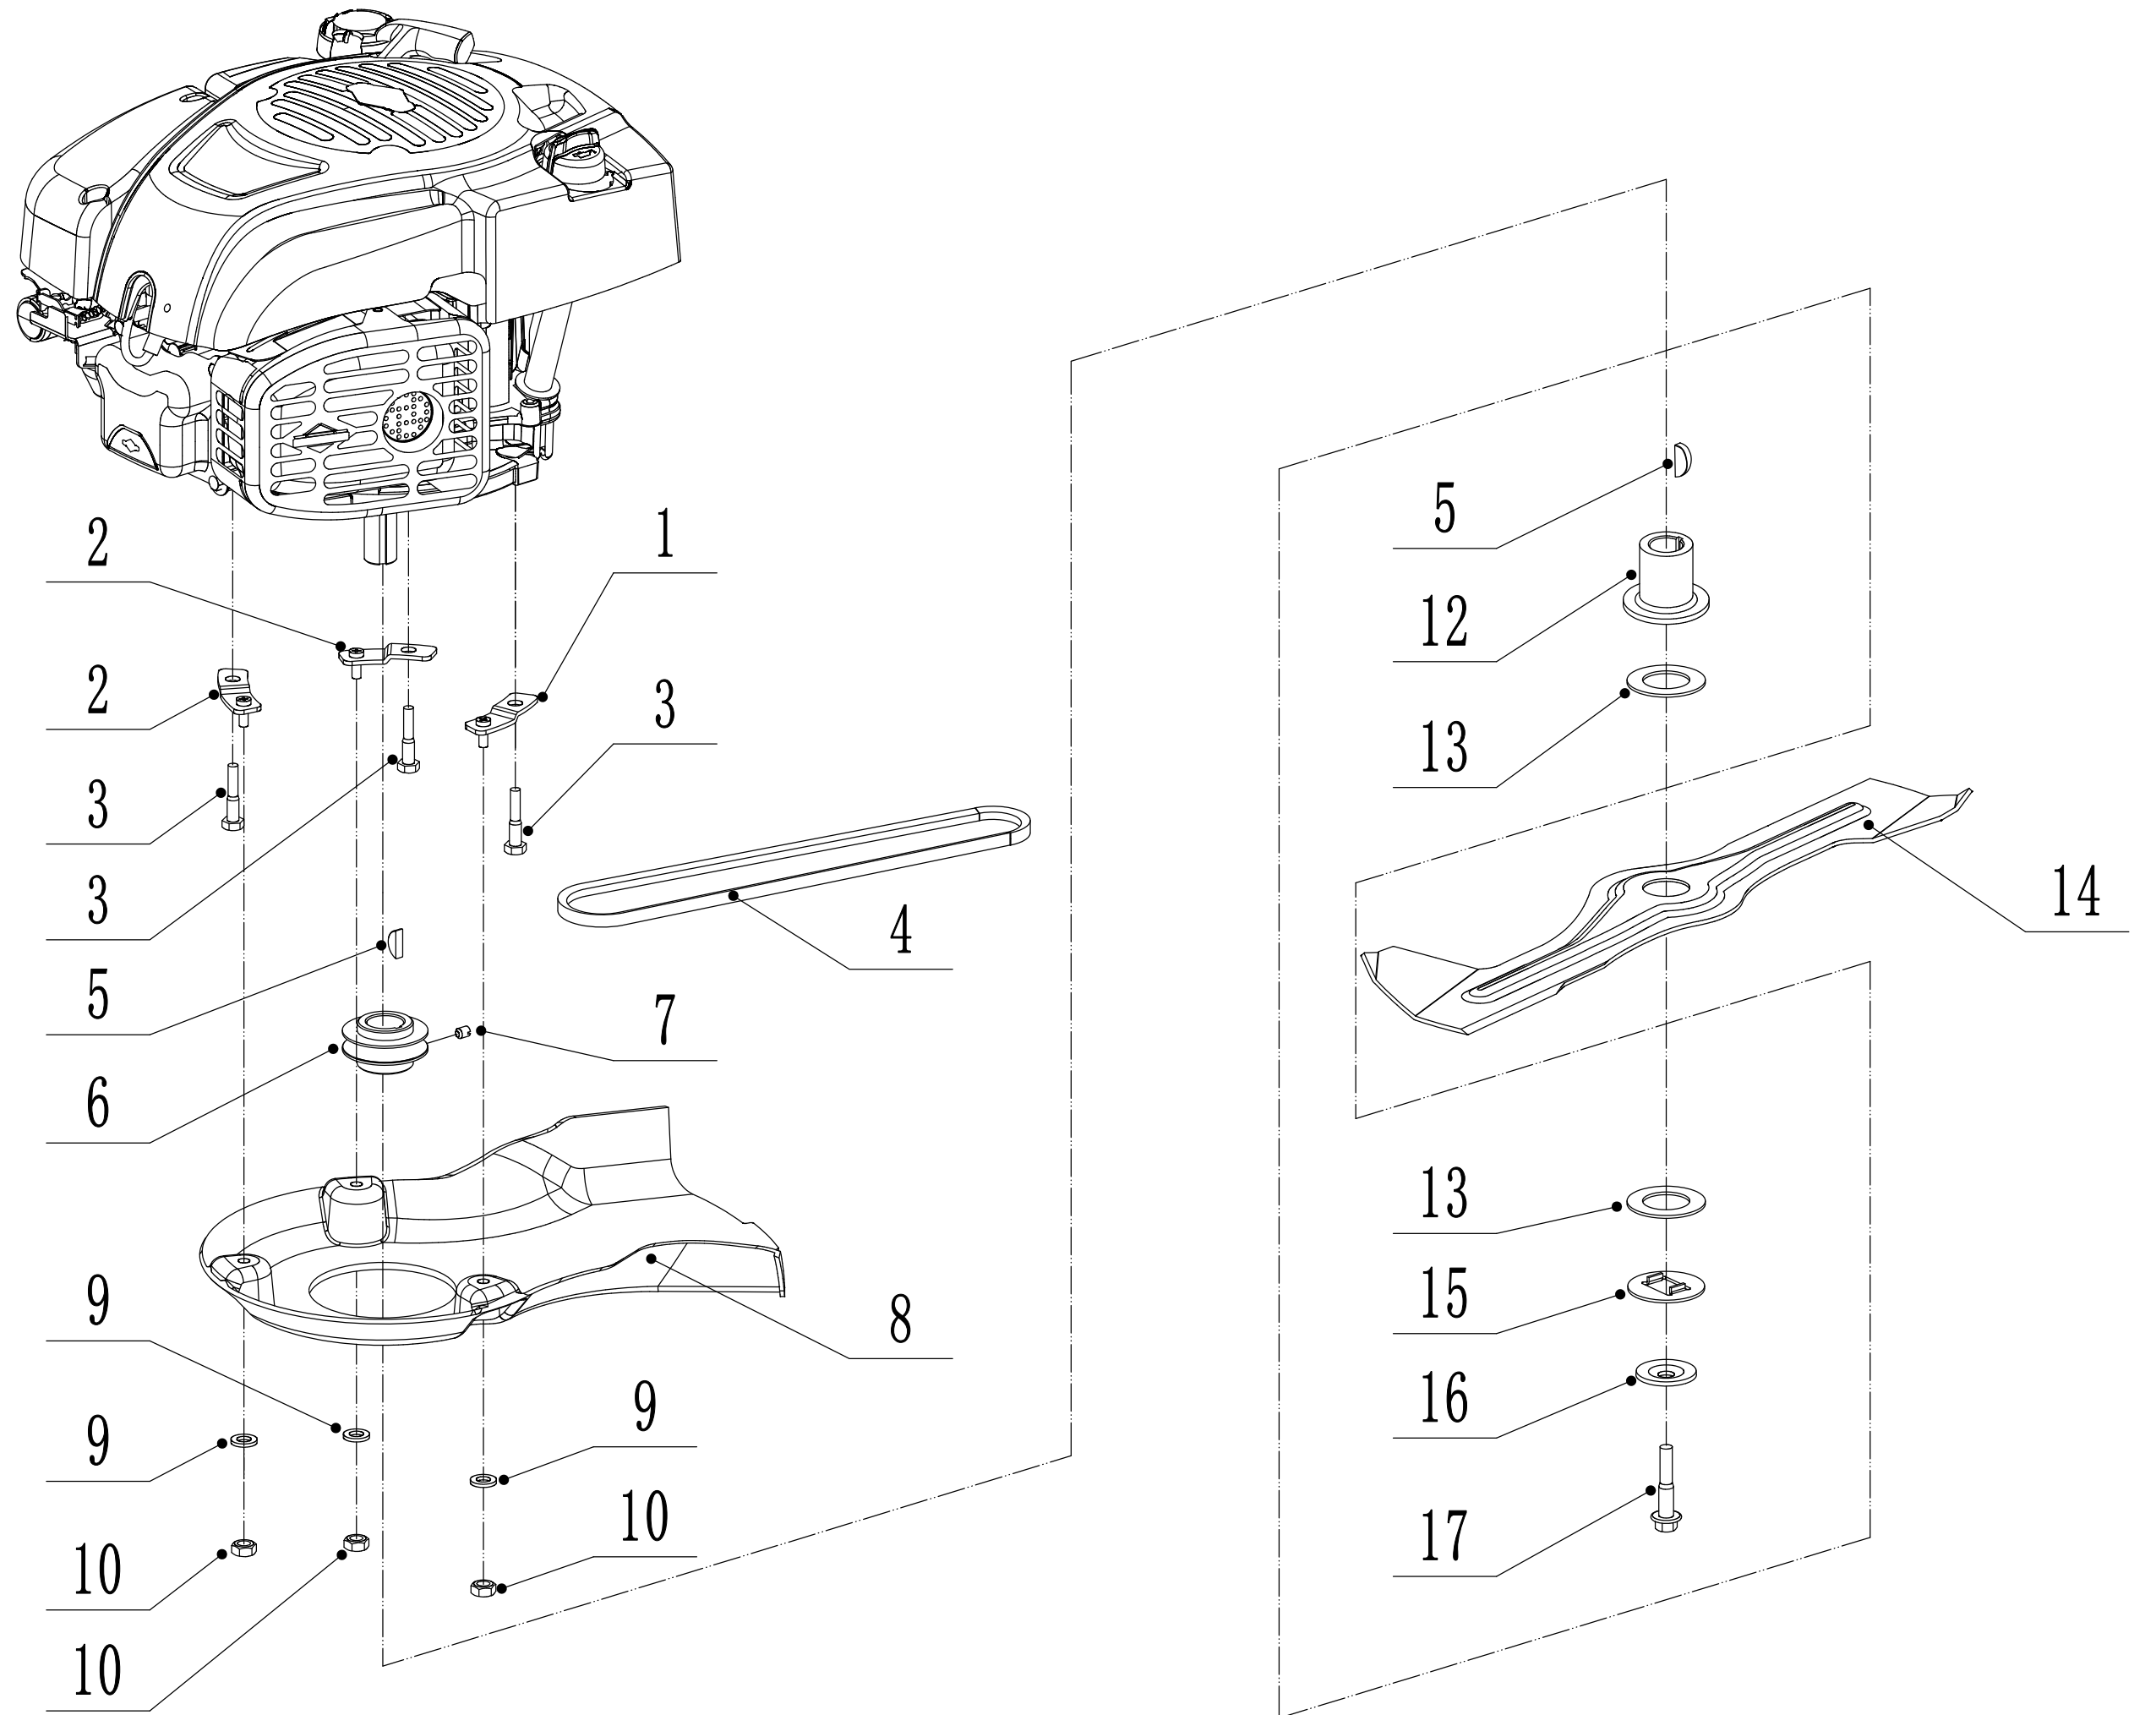

3 Blade System

Part 3 - Blade systém Spare Parts		
No.	ID zboží	Název
1	5360111010/02	Engine Washer 1
2	5360112010/02	Engine Washer 2
3	5320115010	Screw - M3/8x16x25
4	5620133010S	V Belt - V10x835 30°
5	4510401010	Key
6	4560402040/02	Engine Pulley
7	0105006006	Screw - M6x6
8	5040102010	Belt Shield
9	0302006000	Big Flat Washer
10	0202006000	Lock Nut - M6
12	5320404020/02	Adapter
13	5310402010	Friction Washer
14	5020405010/22	Blade
15	5310404010/02	Lock Disc
16	5310406010/04	Dish Washer
17	5320405010	Central Bolt