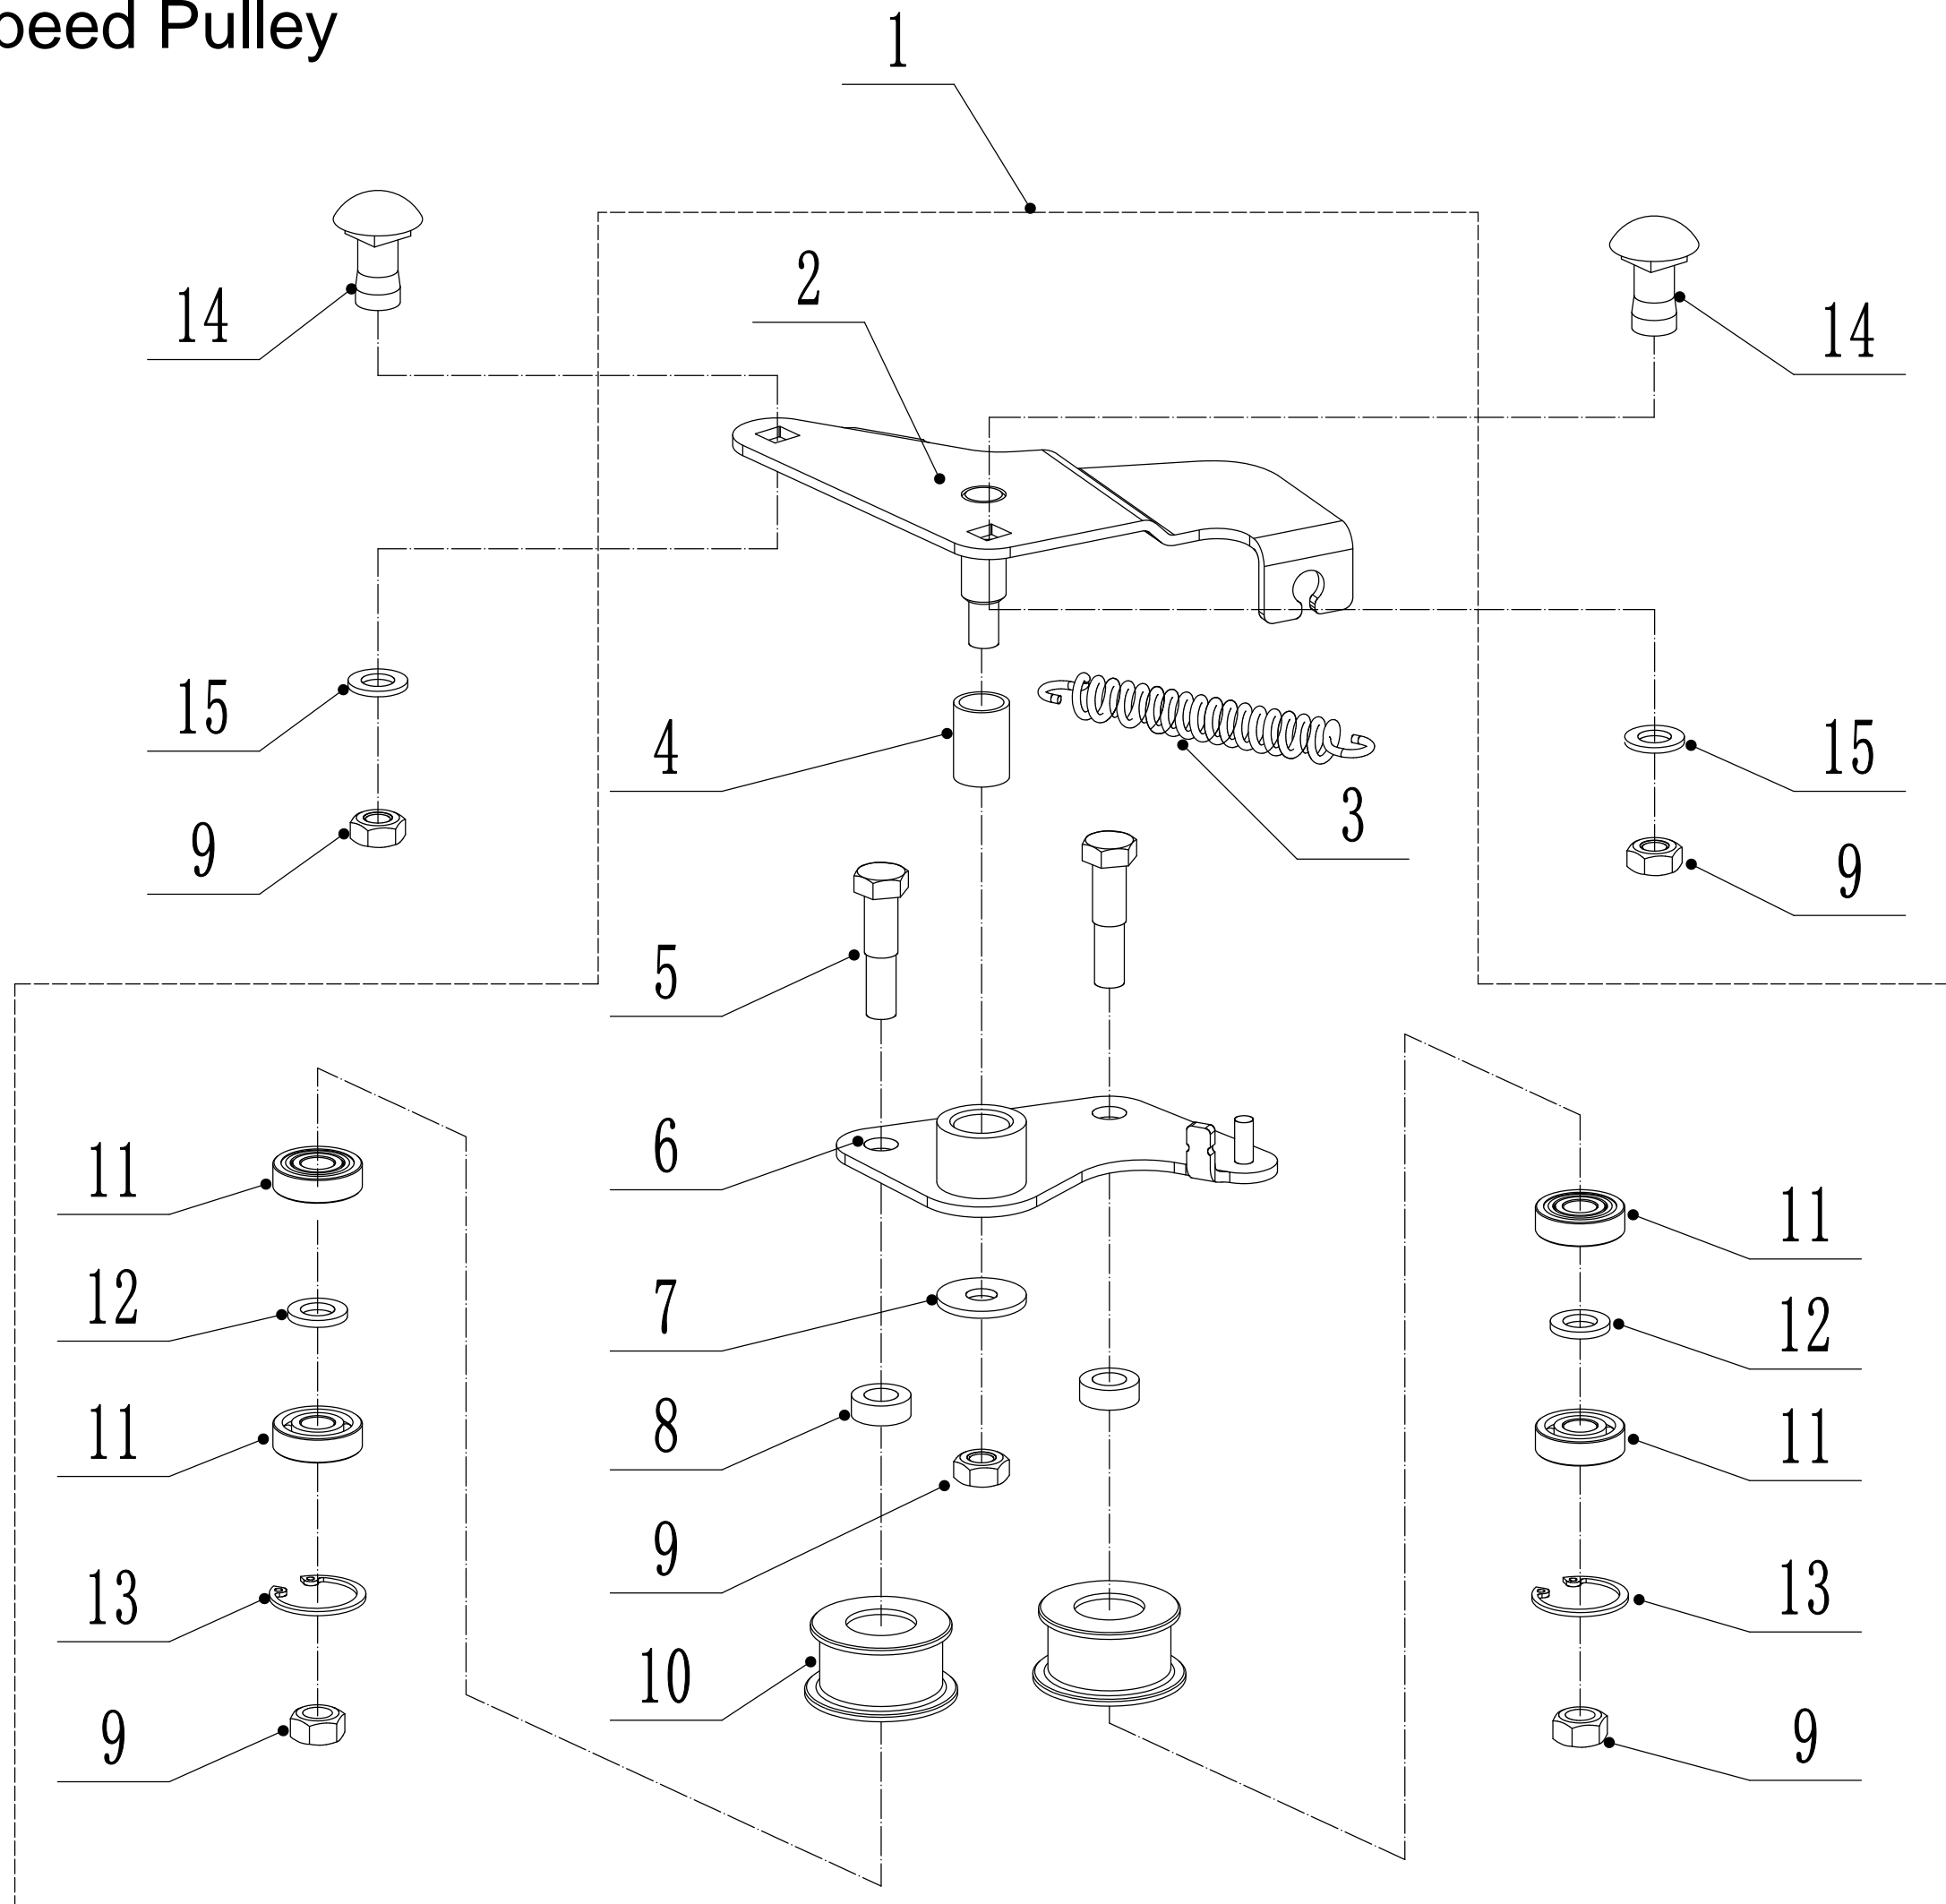

# 6 Handle And Controls

**Part 6 - Handle and Controls Spare Parts**

No.	ID zboží	Název
1	5020501020S/49	Handle
2	GM56E010000080	Handle Sheath
3	5320511030S/40	Clutch Lever Weldment
4	5320503020S/40	Brake Lever Weldment
5	5020501030S	Control Box Upper Cover
6	5380508010	Speed Control Grip
7	0106003013	Screw - ST2.9x13
8	5380510010	Throttle Grip
9	0108006060	Screw - M6x60
10	0108006050	Screw - M6x50
11	5020501040S	Control Box Lower Cover
12	LH194-1225	Brake Cable
13	BS120-1140	Clutch Calbe
14	0113040018	Screw
15	ZD3/190	Cable Ties
16	0301006000	Spacer
17	5380512010	Throttle Bracket
18	0202006000	Lock Nut
19	5360505010K	Speed Control Bracket
20	0202005000	Lock Nut
21	5360506011	Speed Control Cable Bolt
22	YM90-1370-B	Throttle Cable
23	TX130-1060-A	Speed Control Cable
24	0301005000	Flat Washer
25	0104005008	Screw - M5x8
26	4510114030	Fix Cap
27	GM48S000000100	Connecting Bolt
28	GM56A100400000	Lock Lever
29	0801008022	Axis Pin - 8x22
30	GM56A100000040/04	Spacer
31	GM56A100000050/01	Spacer
32	GM48S030200000	Tooth Disc Kit
33	0201008000DD	Lock Nut - M8
34	0108006030	Cross Slot Bolt - M6x30
35	YJQD/504	One Button Start Assembly
36	40E0109000	Pressing Plate

# 8 Variable Speed Pulley

<b>Part 8 - Variable Speed Pulley Spare Parts</b>		
<b>No.</b>	<b>ID zboží</b>	<b>Název</b>
1	Y095040	Tensional Pulley Assembly
2	5040114010/02	Tensional Arm Bracket
3	4820114010	Spring
4	4820112010	Nylon Bush
5	5340131010/02	Tensional Pulley Bolt
6	5040115010/02	Tensional Arm Weldment
7	0302008000	Big Flat Washer
8	5340129010/02	Spacer1
9	0202008000	Lock Nut - M8
10	5340128010	Tensional Pulley
11	609/2RS	Bearing
12	5340130010/02	Spacer2
13	1001024000	Check Ring For Shaft
14	0107008020	Square Neck Bolt
15	0301008000	Flat Washer