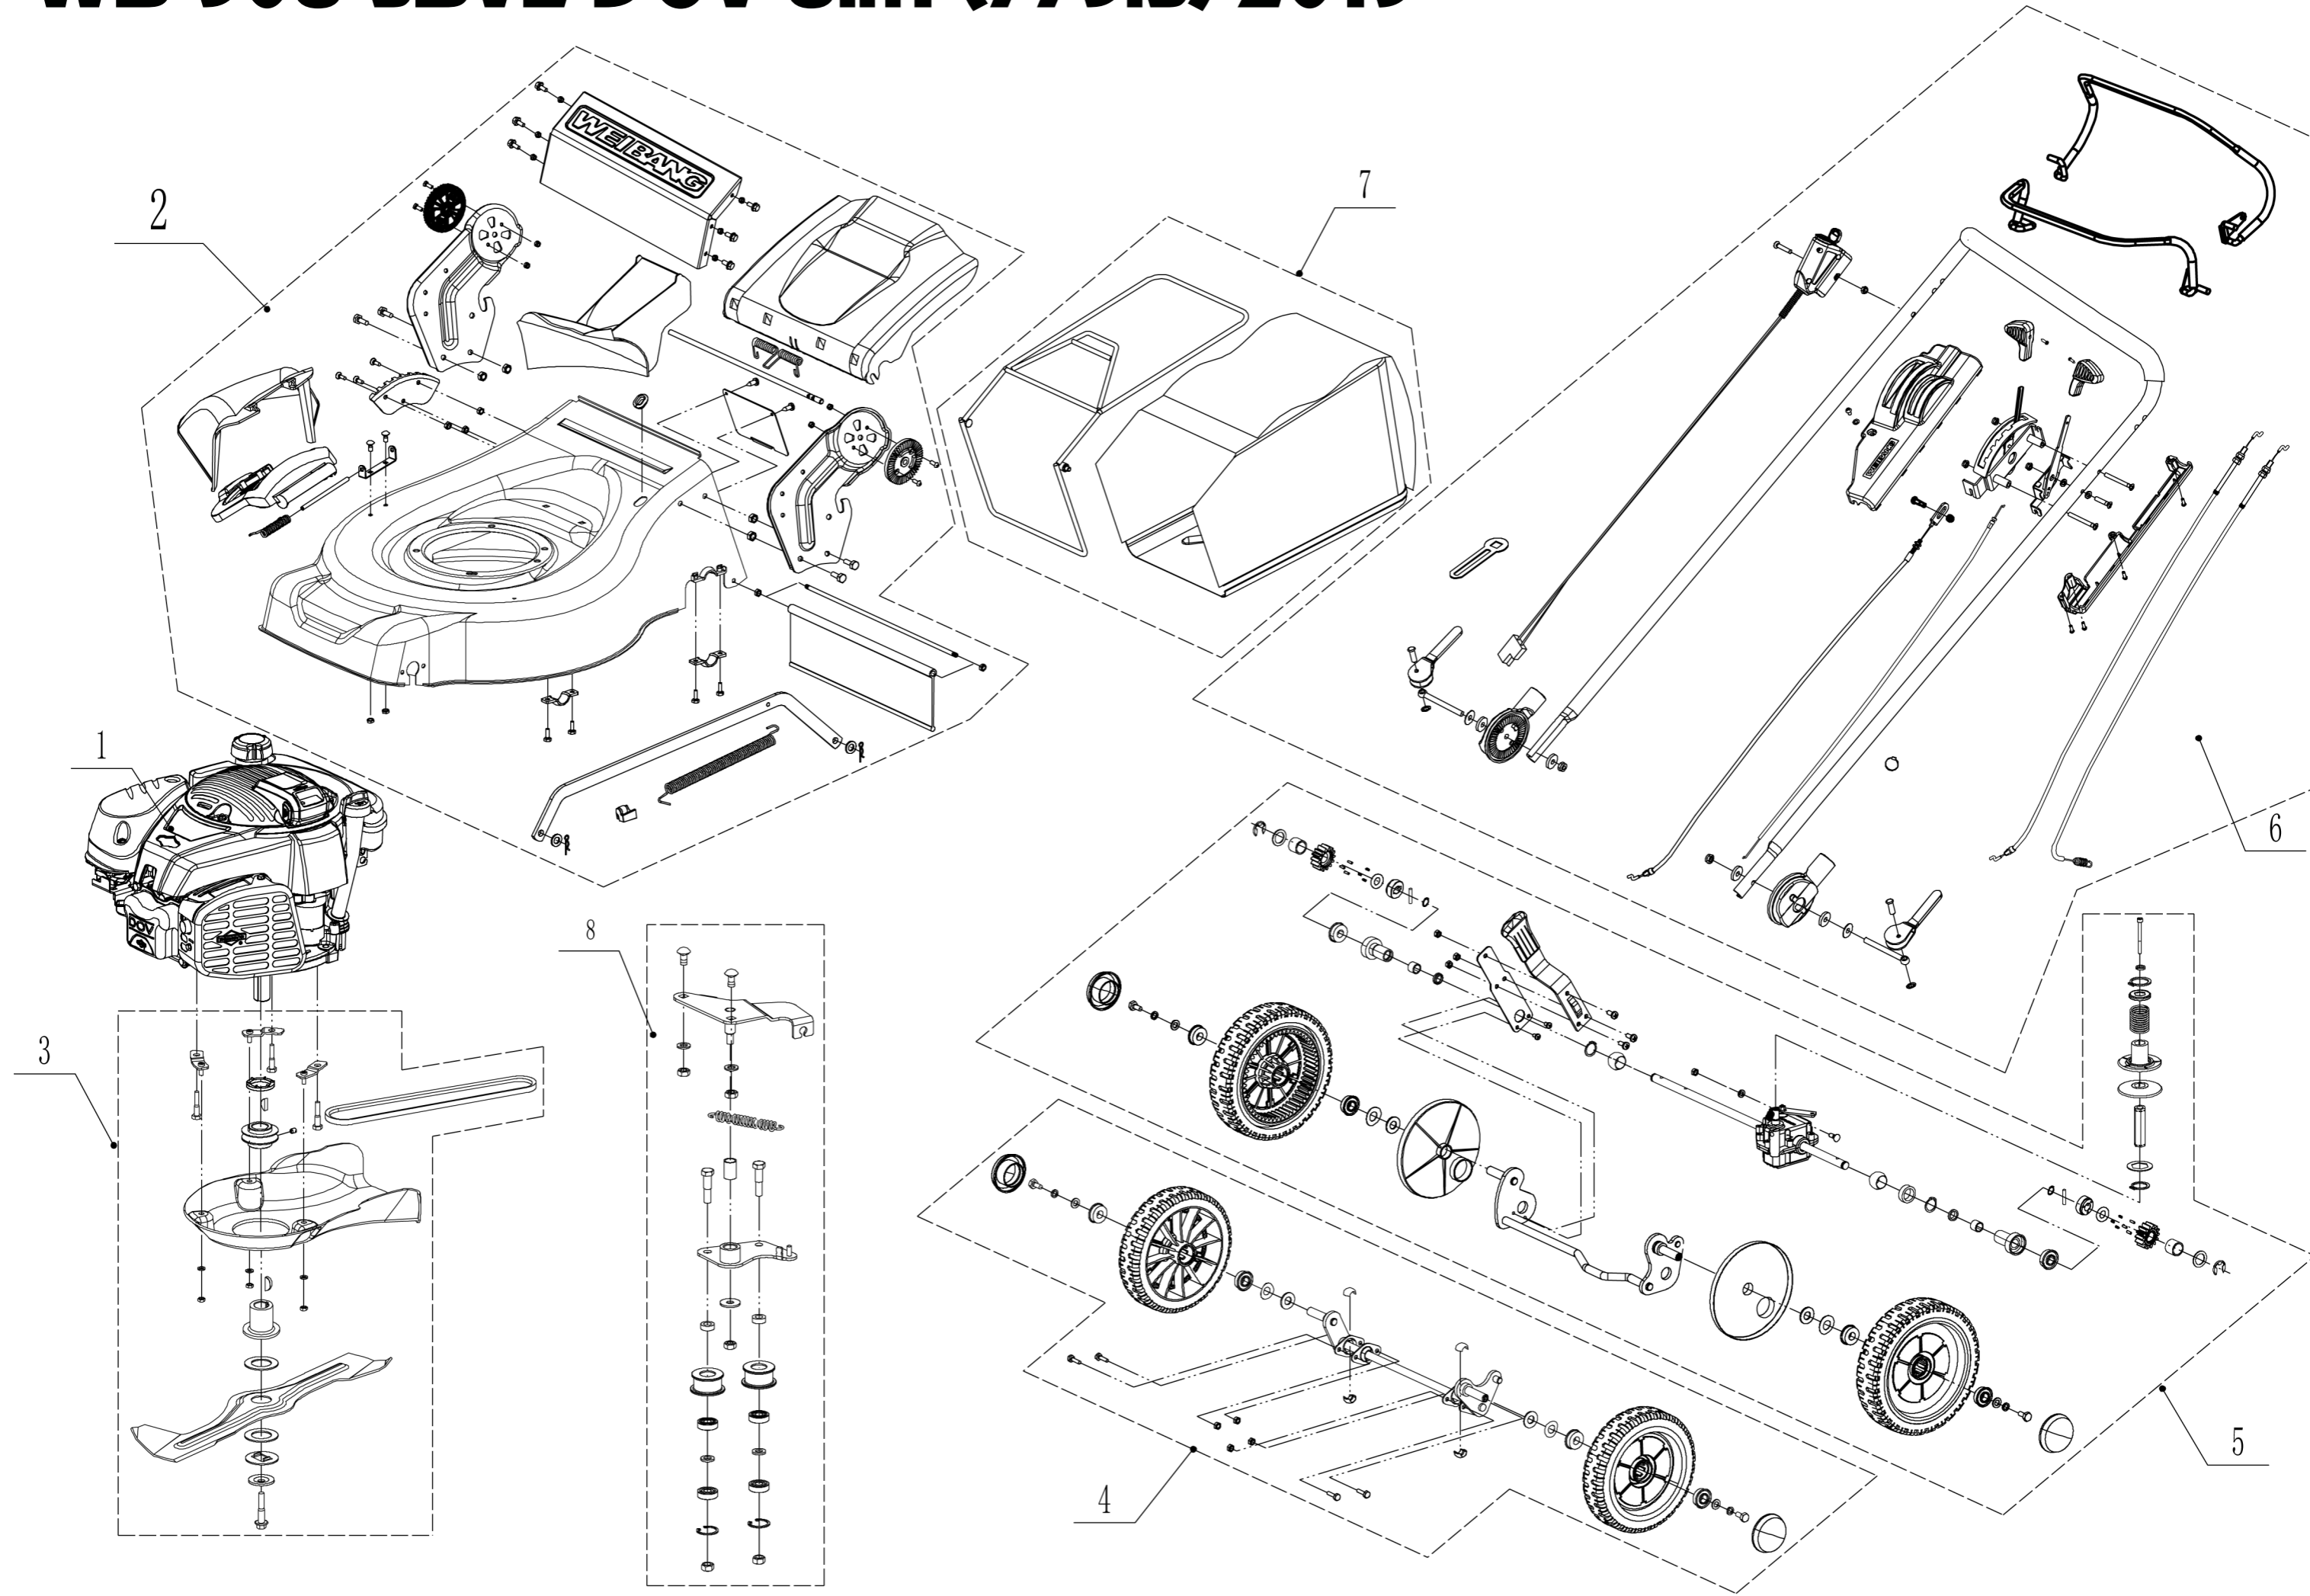

# 2 Main Body

<b>Part 2 - Main Body Spare Parts</b>		
<b>No.</b>	<b>ID zboží</b>	<b>Název</b>
1	5040101015/49	Chassis
2	0102008016	Bolt - M8x16
3	0104005012	Screw - M5x12
4	AVSA000000040/22	Tooth Disc
5	4560112010K/40	Right Handle Bracket
6	0202005000	Lock Nut - M5
7	0202008000	Lock Nut - M8
8	4560111010K/40	Left Handle Bracket
9	0102006012	Bolt - M6x12
10	5040111030/49	Connector
11	0104006016	Screw - M6x16
12	4560110010/01	Graduator
13	0202006000	Lock Nut - M6
14	5040108010	Side Discharge Deflector
15	5040107012	Side Discharge Cover Kit
16	5020119010	Spring - Side Discharge Cover
17	5020120010/02	Pivot - Side Discharge Cover
18	0107006014	Square Neck Bolt
19	5020118010/02	Side Discharge Cover Bracket
22	0204006000	Lock Nut - M6
23	5320114020/01	Upper Bearing Bracket
24	5040113010	Trailing Flap
25	5040112010/02	Pivot - Trailing Flap
26	5040104010	Mulching Plug
27	5360122010	Rubber Ring
28	5040106010/02	Pivot - Rear Cover
29	5360118010	Spring - Grass Bag Flap
30	5040105010	Grass Bag Flap
31	0301010000	Flat Washer
32	WB2100020102/01	Connecting Rod Spring
33	5040109050/40	Connectting Rod
34	5320333010	Spring Clip
35	5360105010D/49	Shield
36	0106004009	St Screw - ST4.2x9.5
37	4560109012	Spring Bracket

# 8 Variable Speed Pulley

<b>Part 8 - Variable Speed Pulley Spare Parts</b>		
<b>No.</b>	<b>ID zboží</b>	<b>Název</b>
1	Y095040	Tensional Pulley Assembly
2	5040114010/02	Tensional Arm Bracket
3	4820114010	Spring
4	4820112010	Nylon Bush
5	5340131010/02	Tensional Pulley Bolt
6	5040115010/02	Tensional Arm Weldment
7	0302008000	Big Flat Washer
8	5340129010/02	Spacer1
9	0202008000	Lock Nut - M8
10	5340128010	Tensional Pulley
11	609/2RS	Bearing
12	5340130010/02	Spacer2
13	1001024000	Check Ring For Shaft
14	0107008020	Square Neck Bolt
15	0301008000	Flat Washer