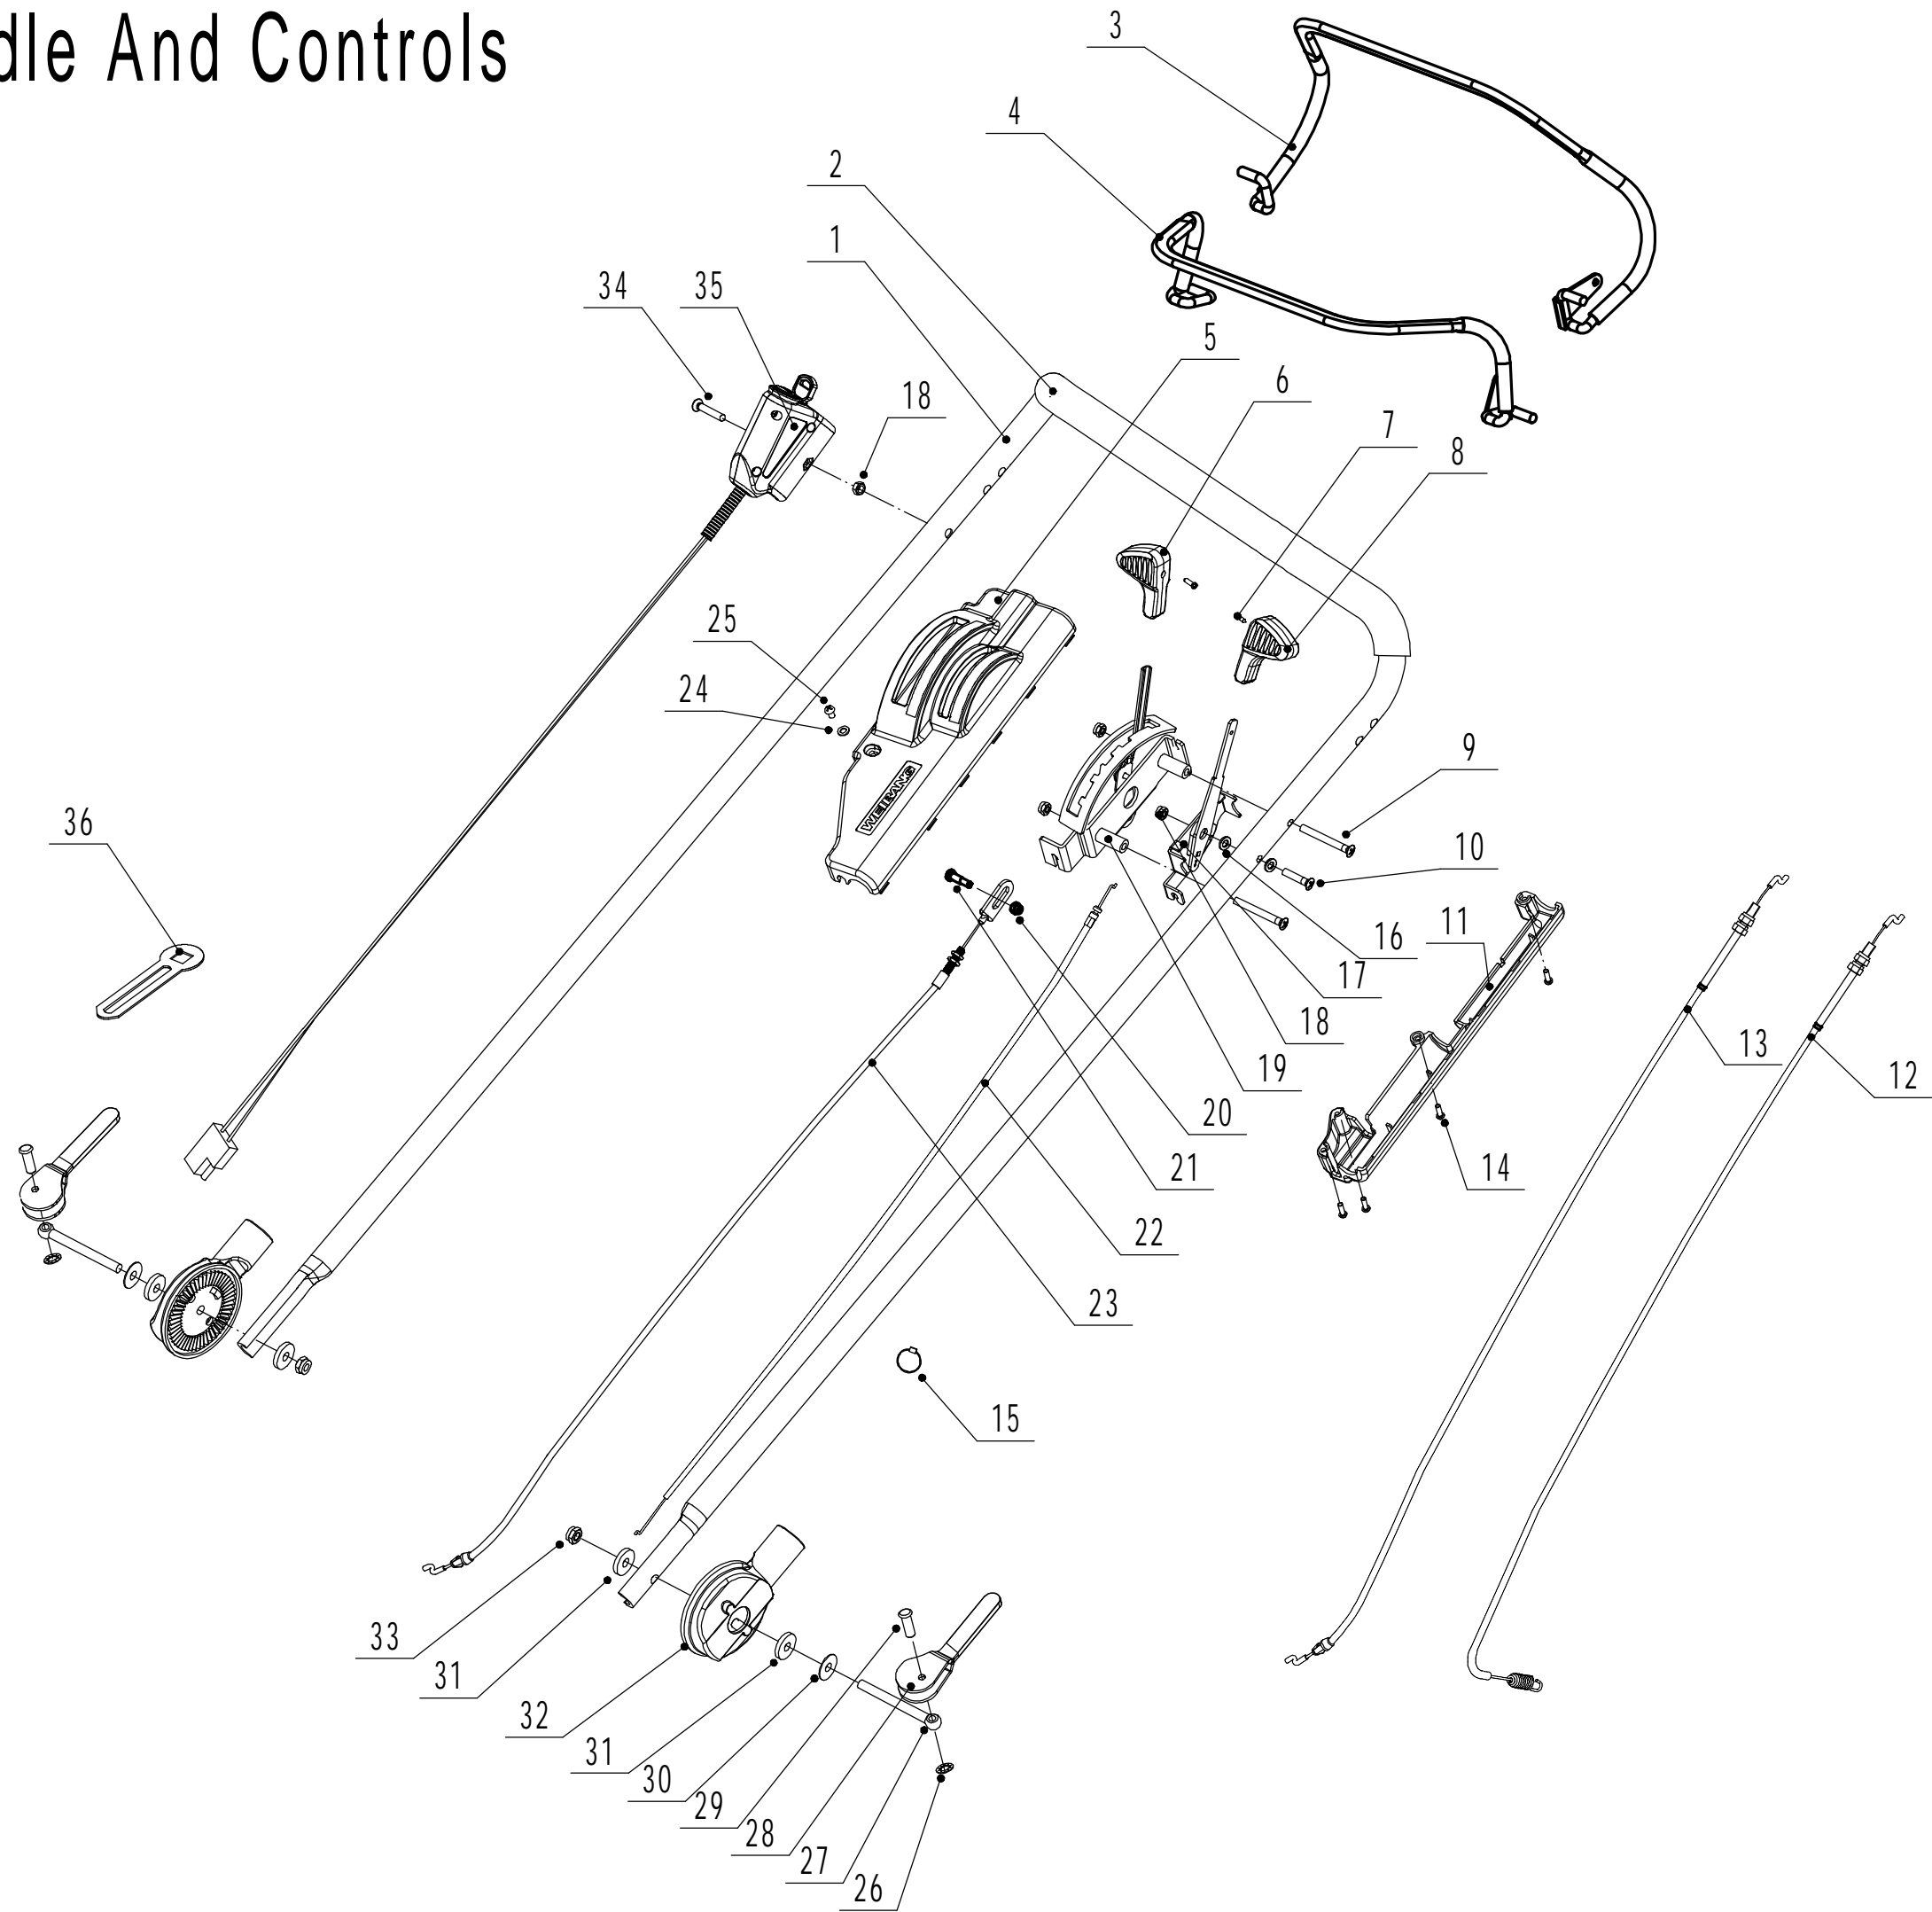

6 Handle And Controls

Part 6 - Handle and Controls Spare Parts

No.	ID zboží	Název
1	5020501020S/49	Handle
2	GM56E010000080	Handle Sheath
3	5320511030S/40	Clutch Lever Weldment
4	5320503020S/40	Brake Lever Weldment
5	5020501030S	Control Box Upper Cover
6	5380508010	Speed Control Grip
7	0106003013	Screw - ST2.9x13
8	5380510010	Throttle Grip
9	0108006060	Screw - M6x60
10	0108006050	Screw - M6x50
11	5020501040S	Control Box Lower Cover
12	LH194-1225	Brake Cable
13	BS120-1140	Clutch Calbe
14	0113040018	Screw
15	ZD3/190	Cable Ties
16	0301006000	Spacer
17	5380512010	Throttle Bracket
18	0202006000	Lock Nut
19	5360505010K	Speed Control Bracket
20	0202005000	Lock Nut
21	5360506011	Speed Control Cable Bolt
22	YM90-1370-B	Throttle Cable
23	TX130-1060-A	Speed Control Cable
24	0301005000	Flat Washer
25	0104005008	Screw - M5x8
26	4510114030	Fix Cap
27	GM48S000000100	Connecting Bolt
28	GM56A100400000	Lock Lever
29	0801008022	Axis Pin - 8x22
30	GM56A100000040/04	Spacer
31	GM56A100000050/01	Spacer
32	GM48S030200000	Tooth Disc Kit
33	0201008000DD	Lock Nut - M8
34	0108006030	Cross Slot Bolt - M6x30
35	YJQD/504	One Button Start Assembly
36	40E0109000	Pressing Plate