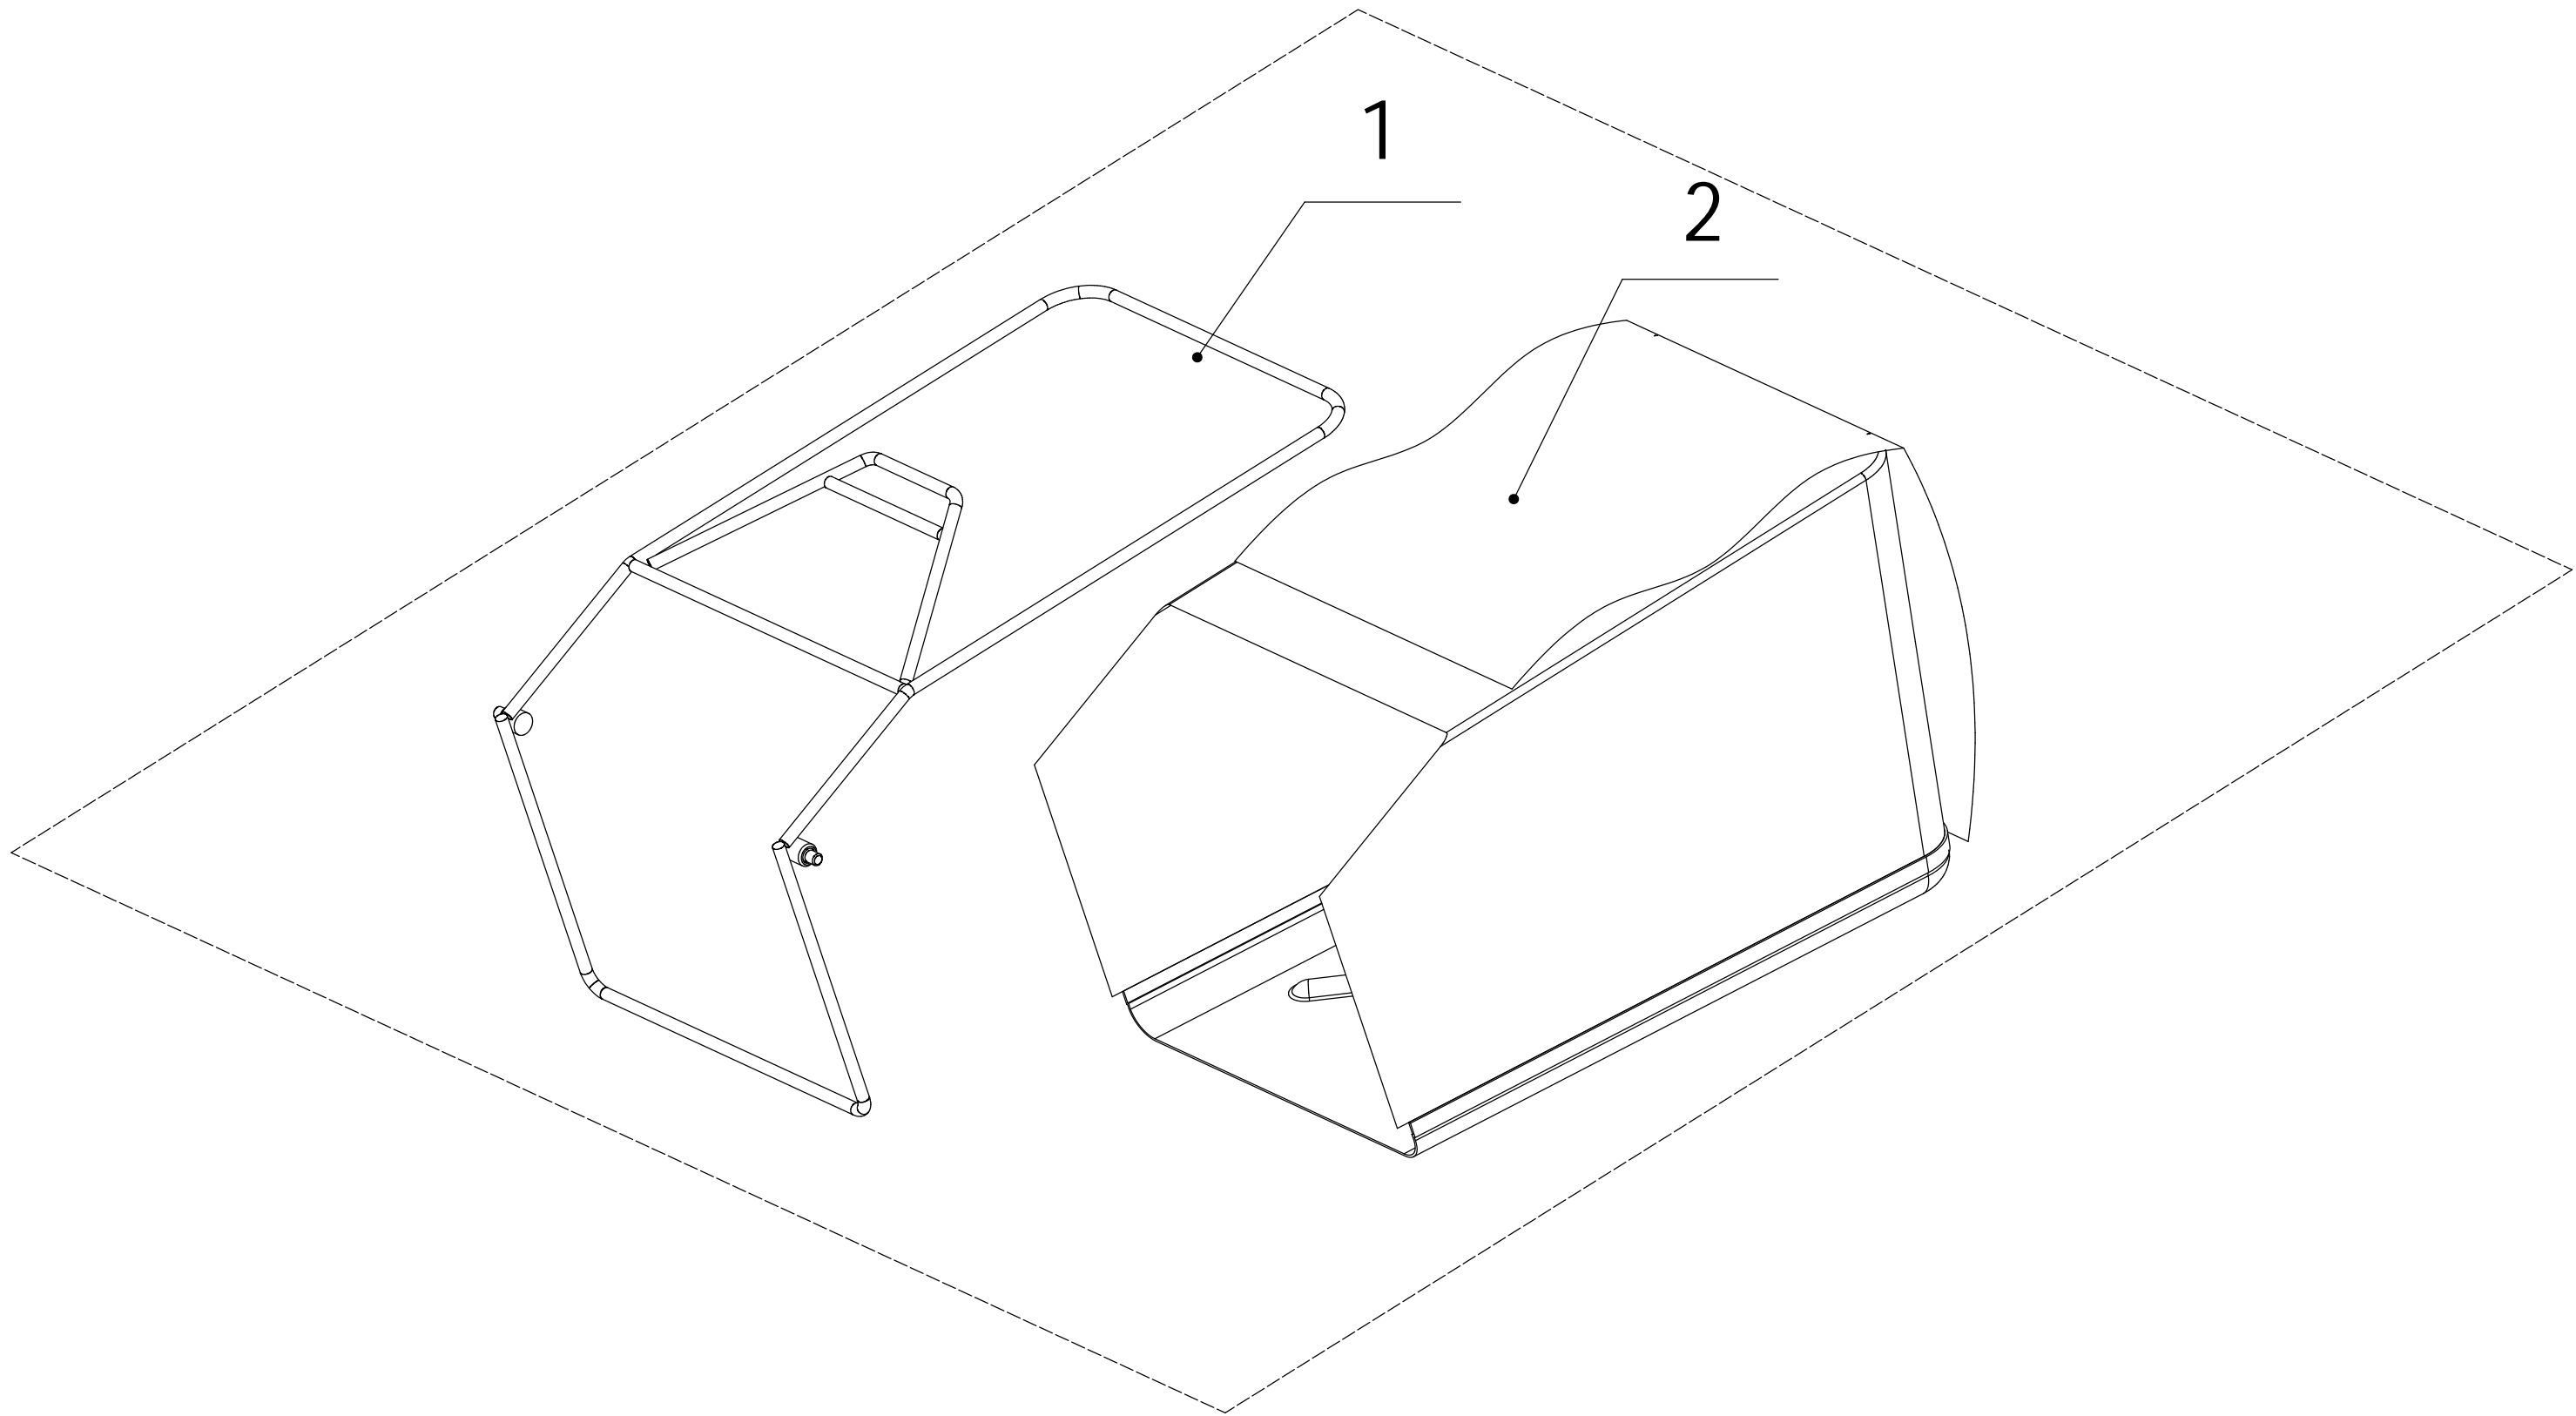

7 Grass Catcher

Part 7 - Grass Catcher Spare Parts		
No.	ID zboží	Název
1	5040602010/22	Grass Catcher Frame
2	5040603010/84	Grass Bag