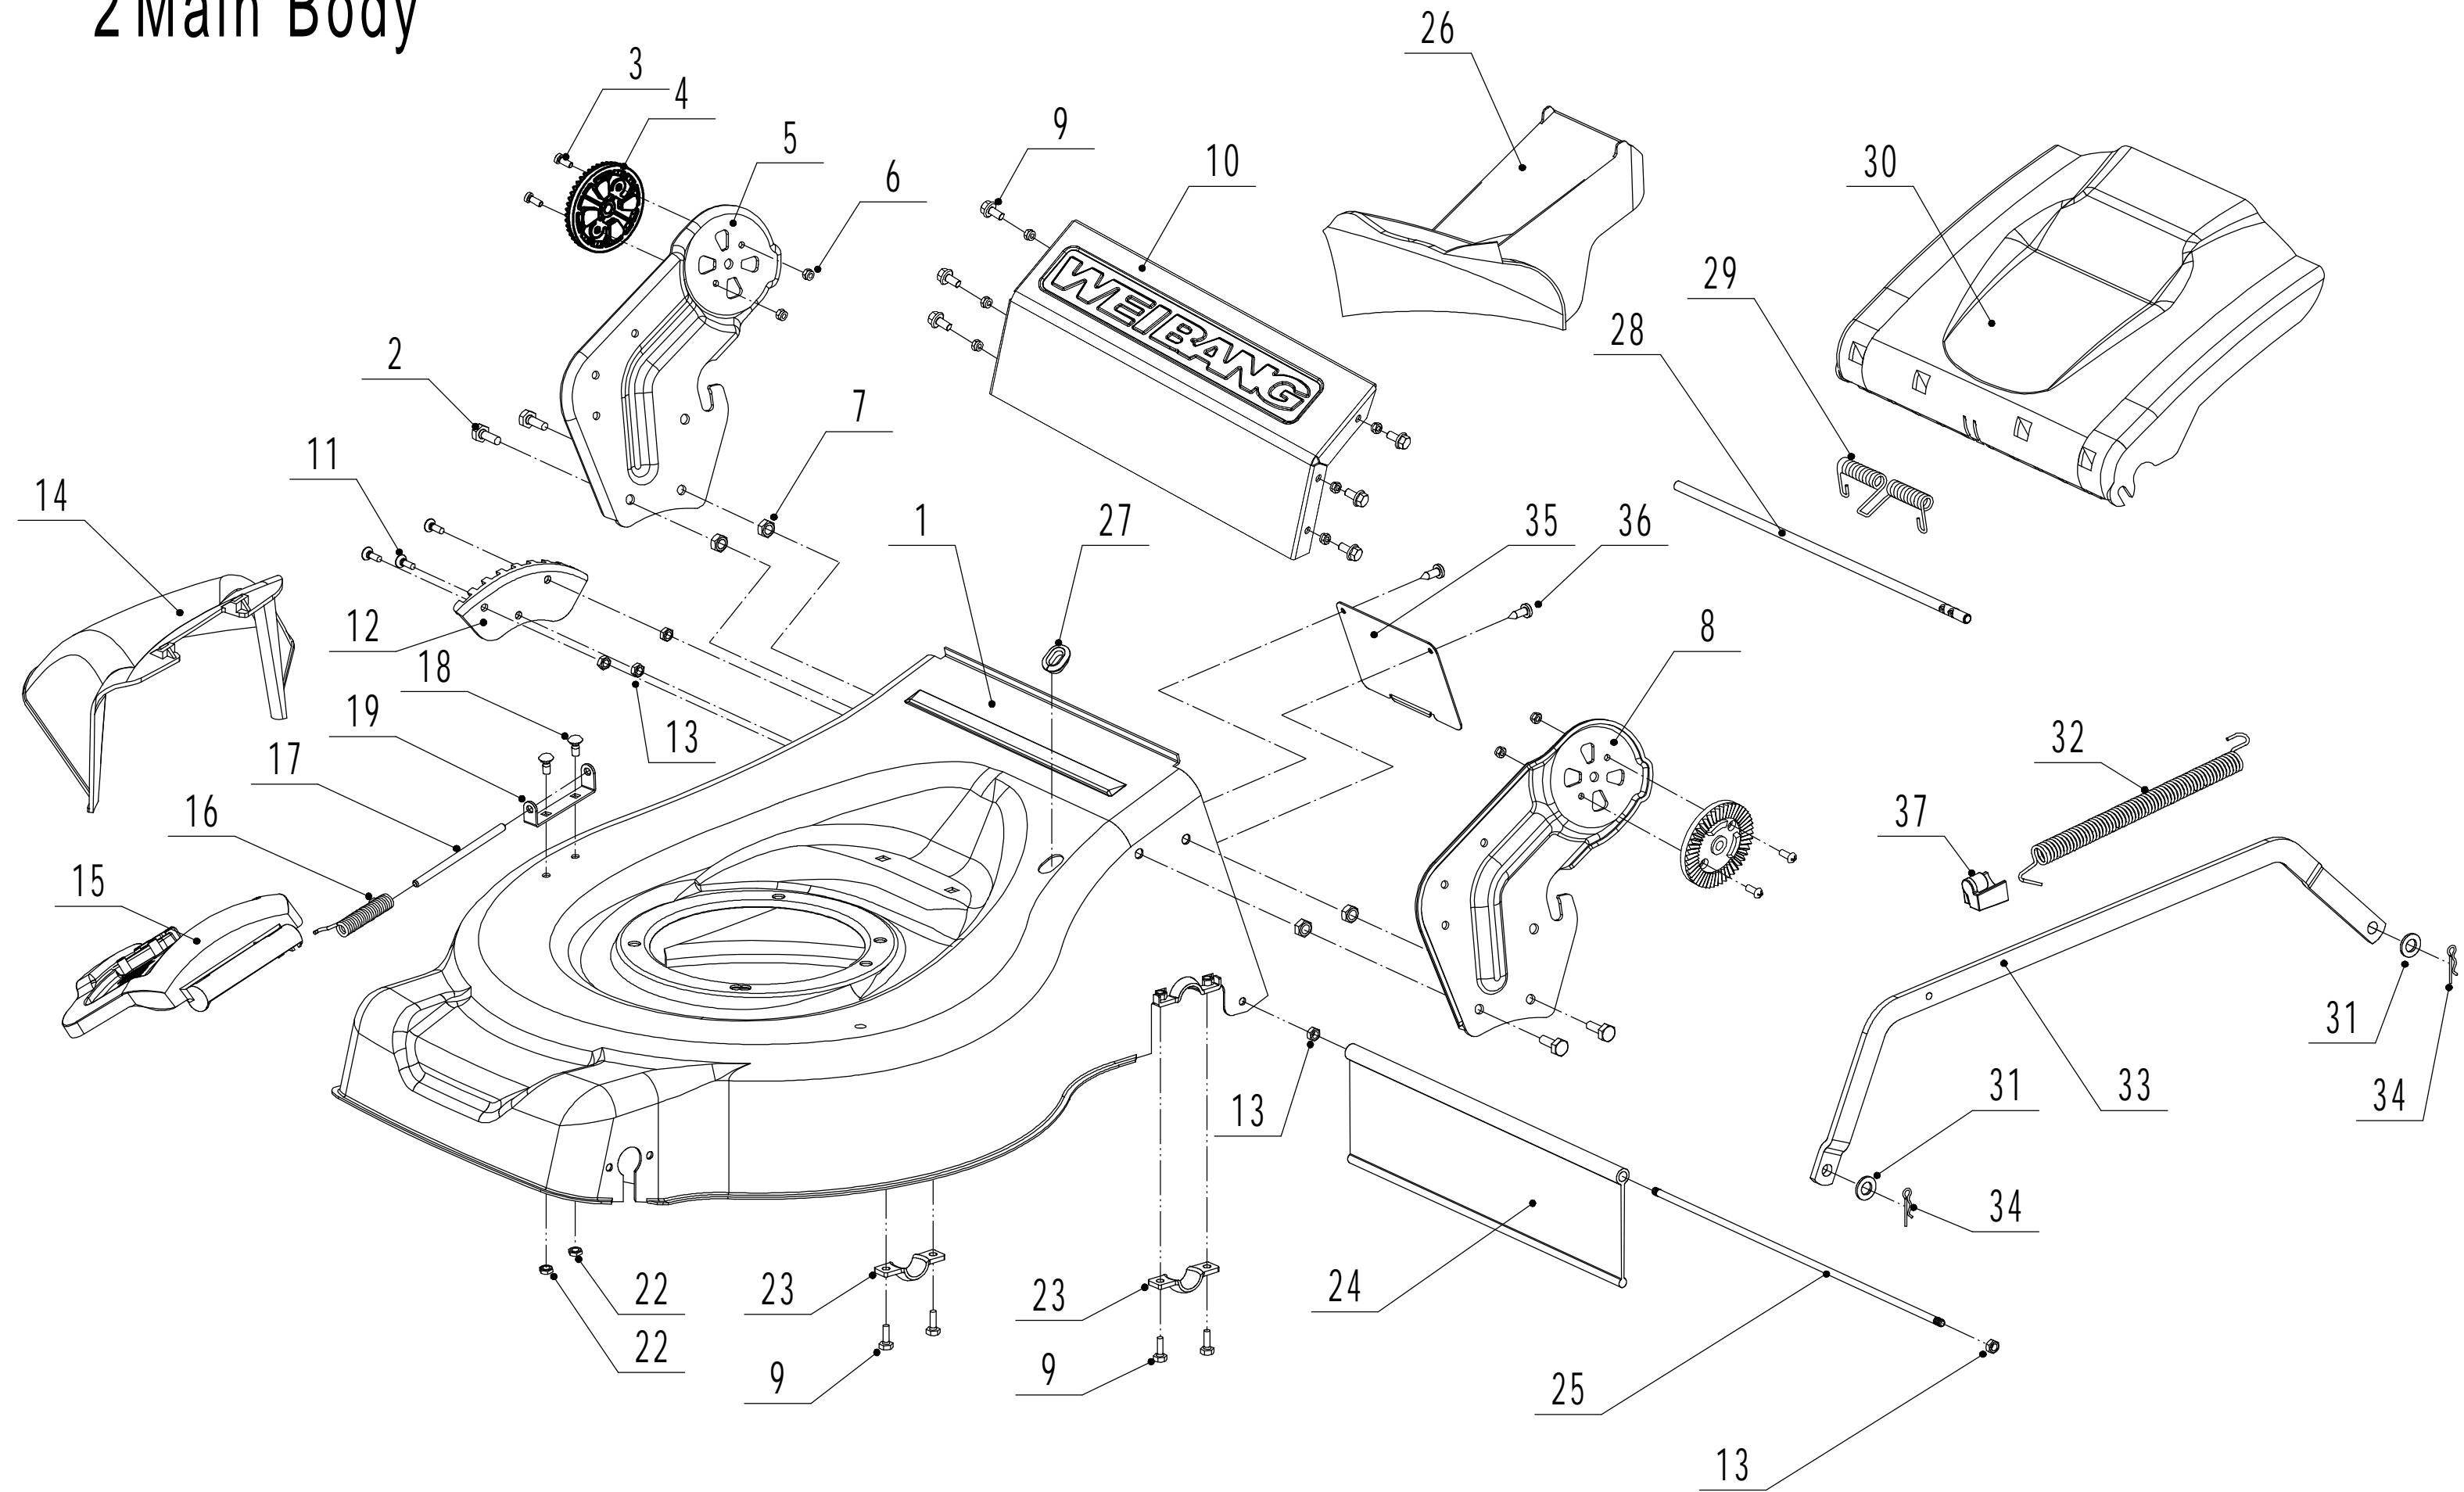

# 2 Main Body

<b>Part 2 - Main Body Spare Parts</b>		
<b>No.</b>	<b>ID zboží</b>	<b>Název</b>
1	5040101015/49	Chassis
2	0102008016	Bolt - M8x16
3	0104005012	Screw - M5x12
4	AVSA000000040/22	Tooth Disc
5	4560112010K/40	Right Handle Bracket
6	0202005000	Lock Nut - M5
7	0202008000	Lock Nut - M8
8	4560111010K/40	Left Handle Bracket
9	0102006012	Bolt - M6x12
10	5040111030/49	Connector
11	0104006016	Screw - M6x16
12	4560110010/01	Graduator
13	0202006000	Lock Nut - M6
14	5040108010	Side Discharge Deflector
15	5040107012	Side Discharge Cover Kit
16	5020119010	Spring - Side Discharge Cover
17	5020120010/02	Pivot - Side Discharge Cover
18	0107006014	Square Neck Bolt
19	5020118010/02	Side Discharge Cover Bracket
22	0204006000	Lock Nut - M6
23	5320114020/01	Upper Bearing Bracket
24	5040113010	Trailing Flap
25	5040112010/02	Pivot - Trailing Flap
26	5040104010	Mulching Plug
27	5360122010	Rubber Ring
28	5040106010/02	Pivot - Rear Cover
29	5360118010	Spring - Grass Bag Flap
30	5040105010	Grass Bag Flap
31	0301010000	Flat Washer
32	WB2100020102/01	Connecting Rod Spring
33	5040109050/40	Connectting Rod
34	5320333010	Spring Clip
35	5360105010D/49	Shield
36	0106004009	St Screw - ST4.2x9.5
37	4560109012	Spring Bracket

# 8 Variable Speed Pulley

<b>Part 8 - Variable Speed Pulley Spare Parts</b>		
<b>No.</b>	<b>ID zboží</b>	<b>Název</b>
1	Y095040	Tensional Pulley Assembly
2	5040114010/02	Tensional Arm Bracket
3	4820114010	Spring
4	4820112010	Nylon Bush
5	5340131010/02	Tensional Pulley Bolt
6	5040115010/02	Tensional Arm Weldment
7	0302008000	Big Flat Washer
8	5340129010/02	Spacer1
9	0202008000	Lock Nut - M8
10	5340128010	Tensional Pulley
11	609/2RS	Bearing
12	5340130010/02	Spacer2
13	1001024000	Check Ring For Shaft
14	0107008020	Square Neck Bolt
15	0301008000	Flat Washer