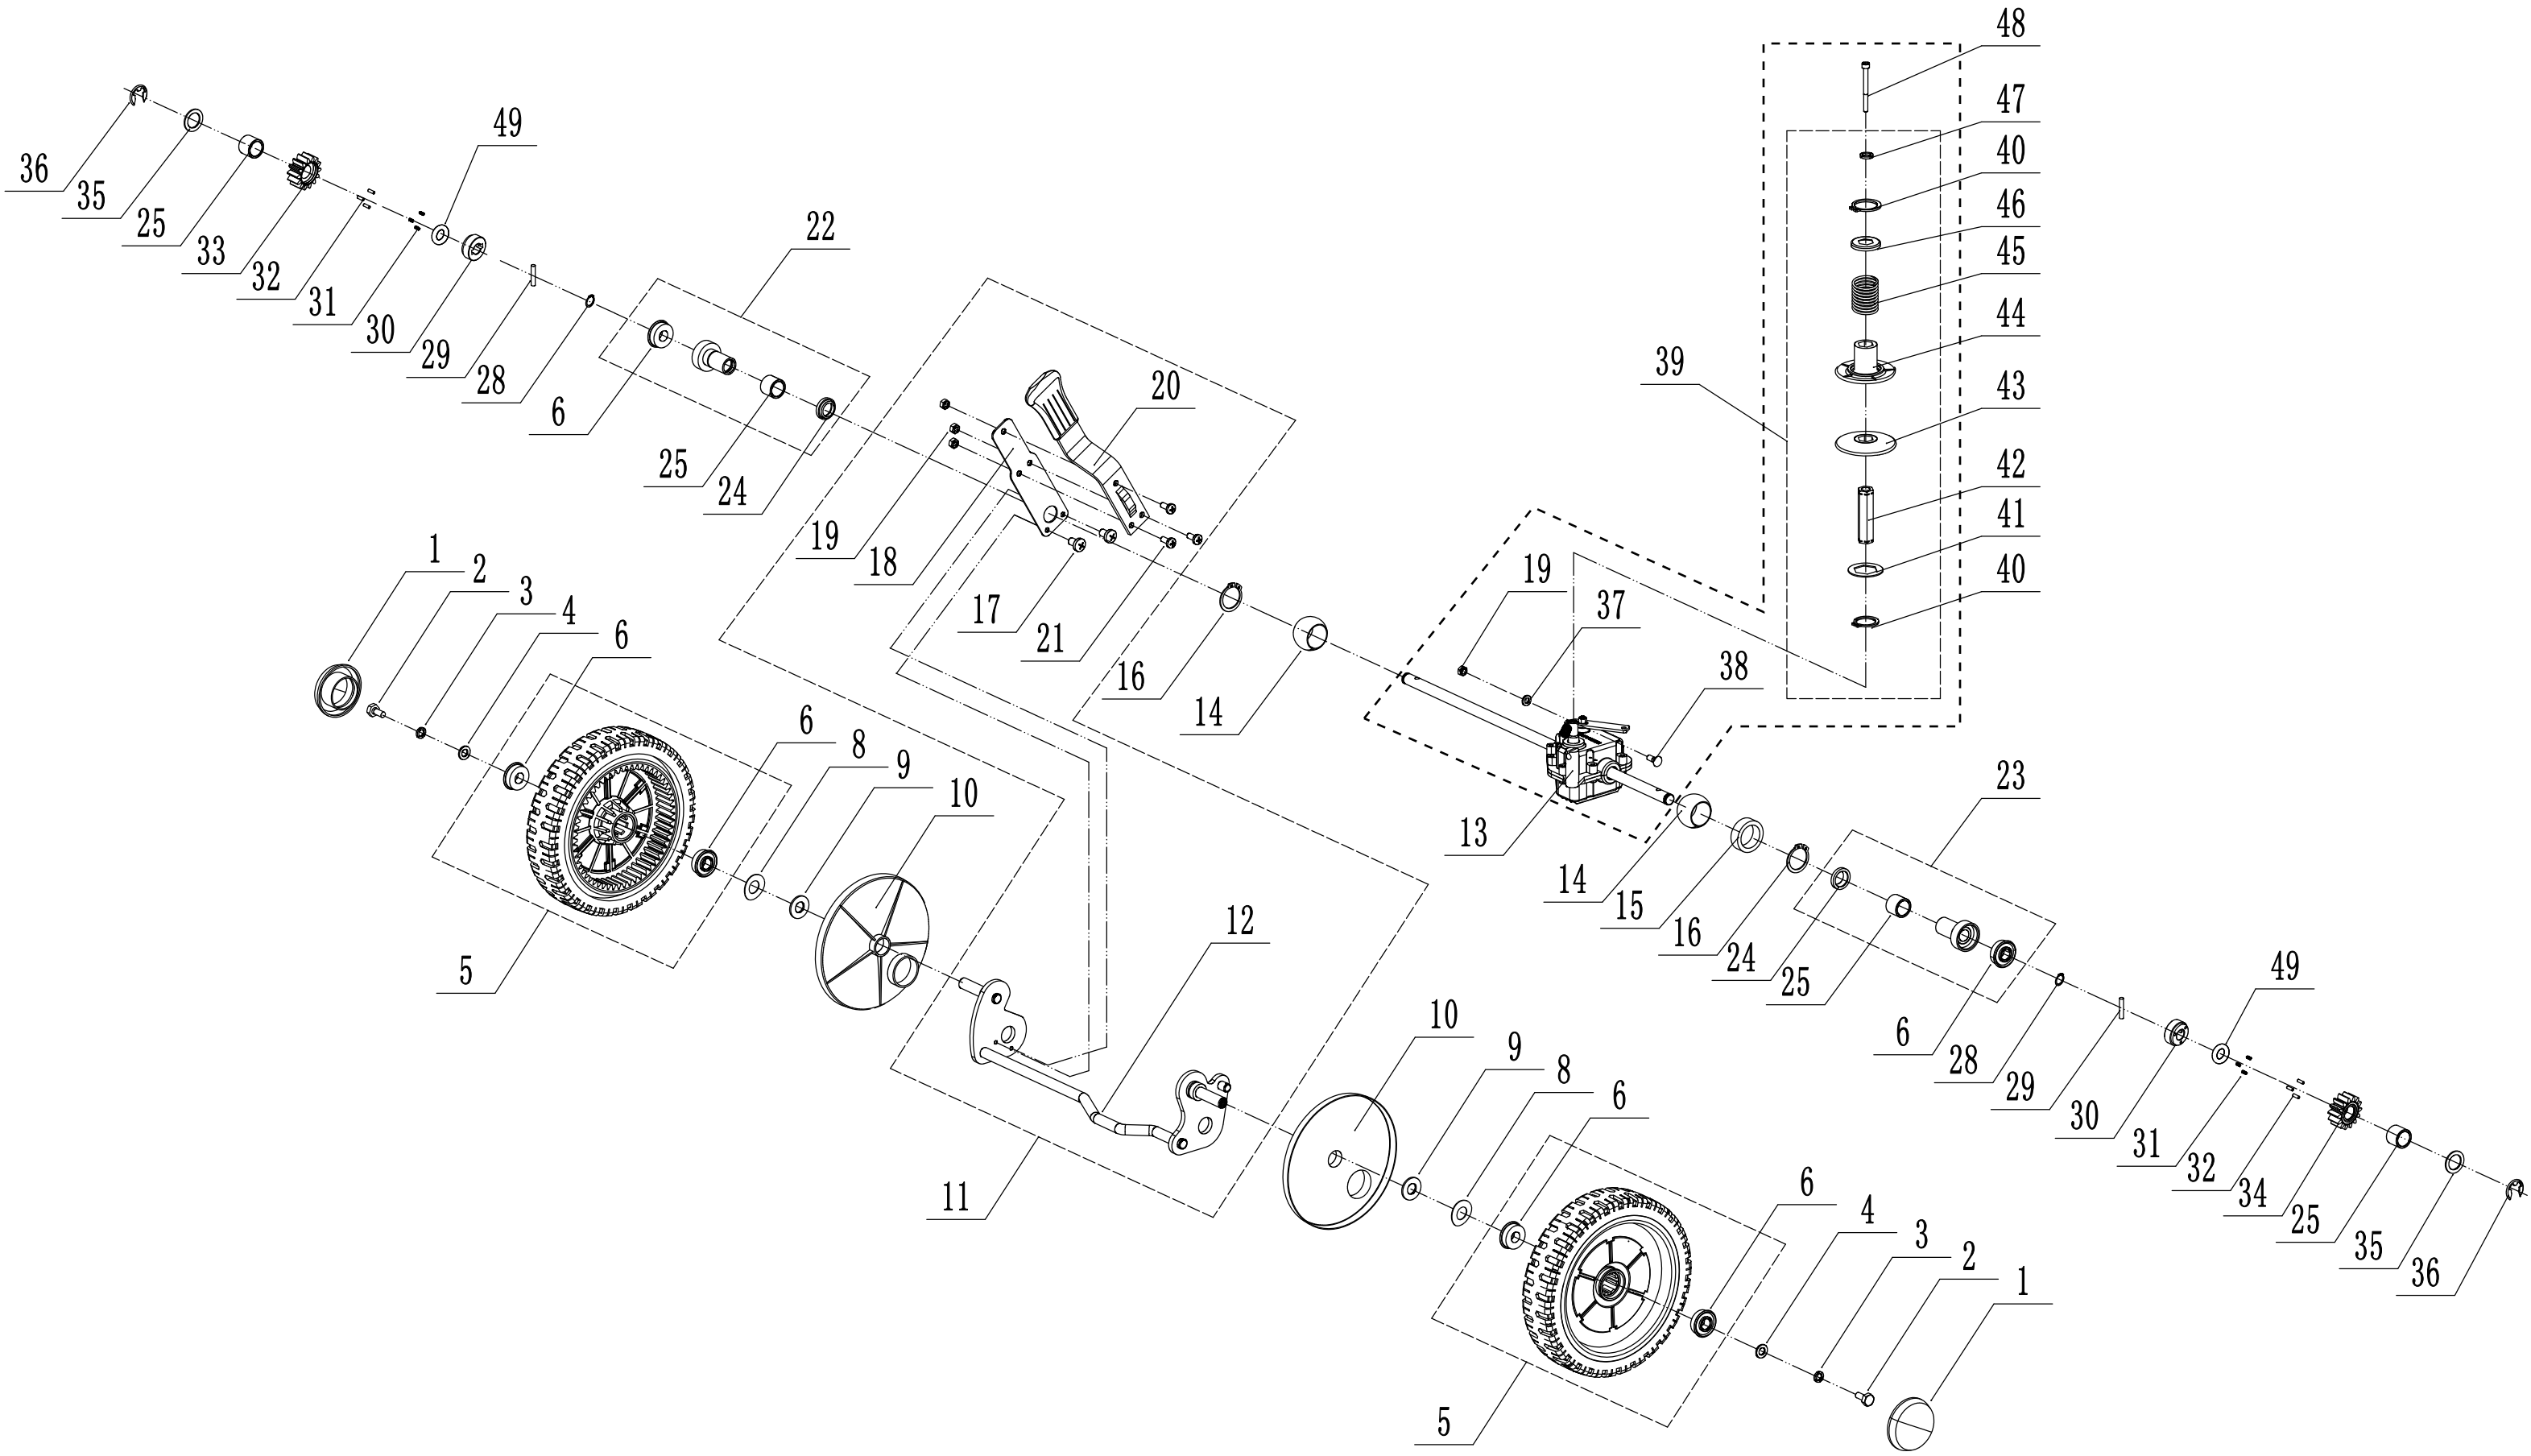

5 Rear Axle

Part 5 - Rear axle Spare Parts

No.	ID zboží	Název
1	5310214010	Wheel Cap
2	0101008015	Bolt - M8x15
3	0401008000	Spring Washer
4	0301008000	Flat Washer
5	5340309010/40	Wheel
6	5310213010	Bearing
8	5310211010/02	Spacer
9	5310210010/02	Wheel Axis Washer
10	5340312010	Anti-Dust Shield
12	5040301013/01	Rear Axle Weldment
13	Y20504V0P	Rear Transmission
14	5320328010	Nylon Spherical Bearing
15	5320329010/02	Rear Transmission Partition
16	1001020000	Check Ring For Shaft
17	0104005008	Bolt - M5x8
18	5360311010/22	Spring Of Adjustment Lever
19	0202006000	Lock Nut - M6
20	5360310010/40	Adjustment Lever
21	0104006014	Screw - M6x14
22	Y065321	Right Bearing Sheath Assembly
23	Y065320	Left Bearing Sheath Assembly
24	5320327010	Dustproof Ring
25	5320326010P	Bearing
28	1001012000	Check Ring For Shaft
29	HQ000100060	Pin For Ratchet
30	HQ000100050	Ratchet
31	HQ000100040	Spring
32	HQ000100030	Pin
33	HQ000100020	Right Drive Pinion
34	HQ000100010	Left Drive Pinion
35	5020311010/04	Friction Mat
36	1301009000	Check Ring
37	0301006000	Flat Washer
38	0107006014	Bolt - M6x14
39	Y115380	Speed Variator Assembly
40	1001017000	Check Ring For Shaft
41	4820320010/02	Inner Hex Washer
42	4820321010/02	Hex Adapter
43	5380309010	Lower Pulley Disc
44	5380308010	Active Pulley Disc
45	4820324010	Pressing Spring
46	4820325010/02	Spring Cap
47	0401005000	Spring Washer
48	0103005055	Bolt - M5x55
49	1401025015	O Sealing Ring