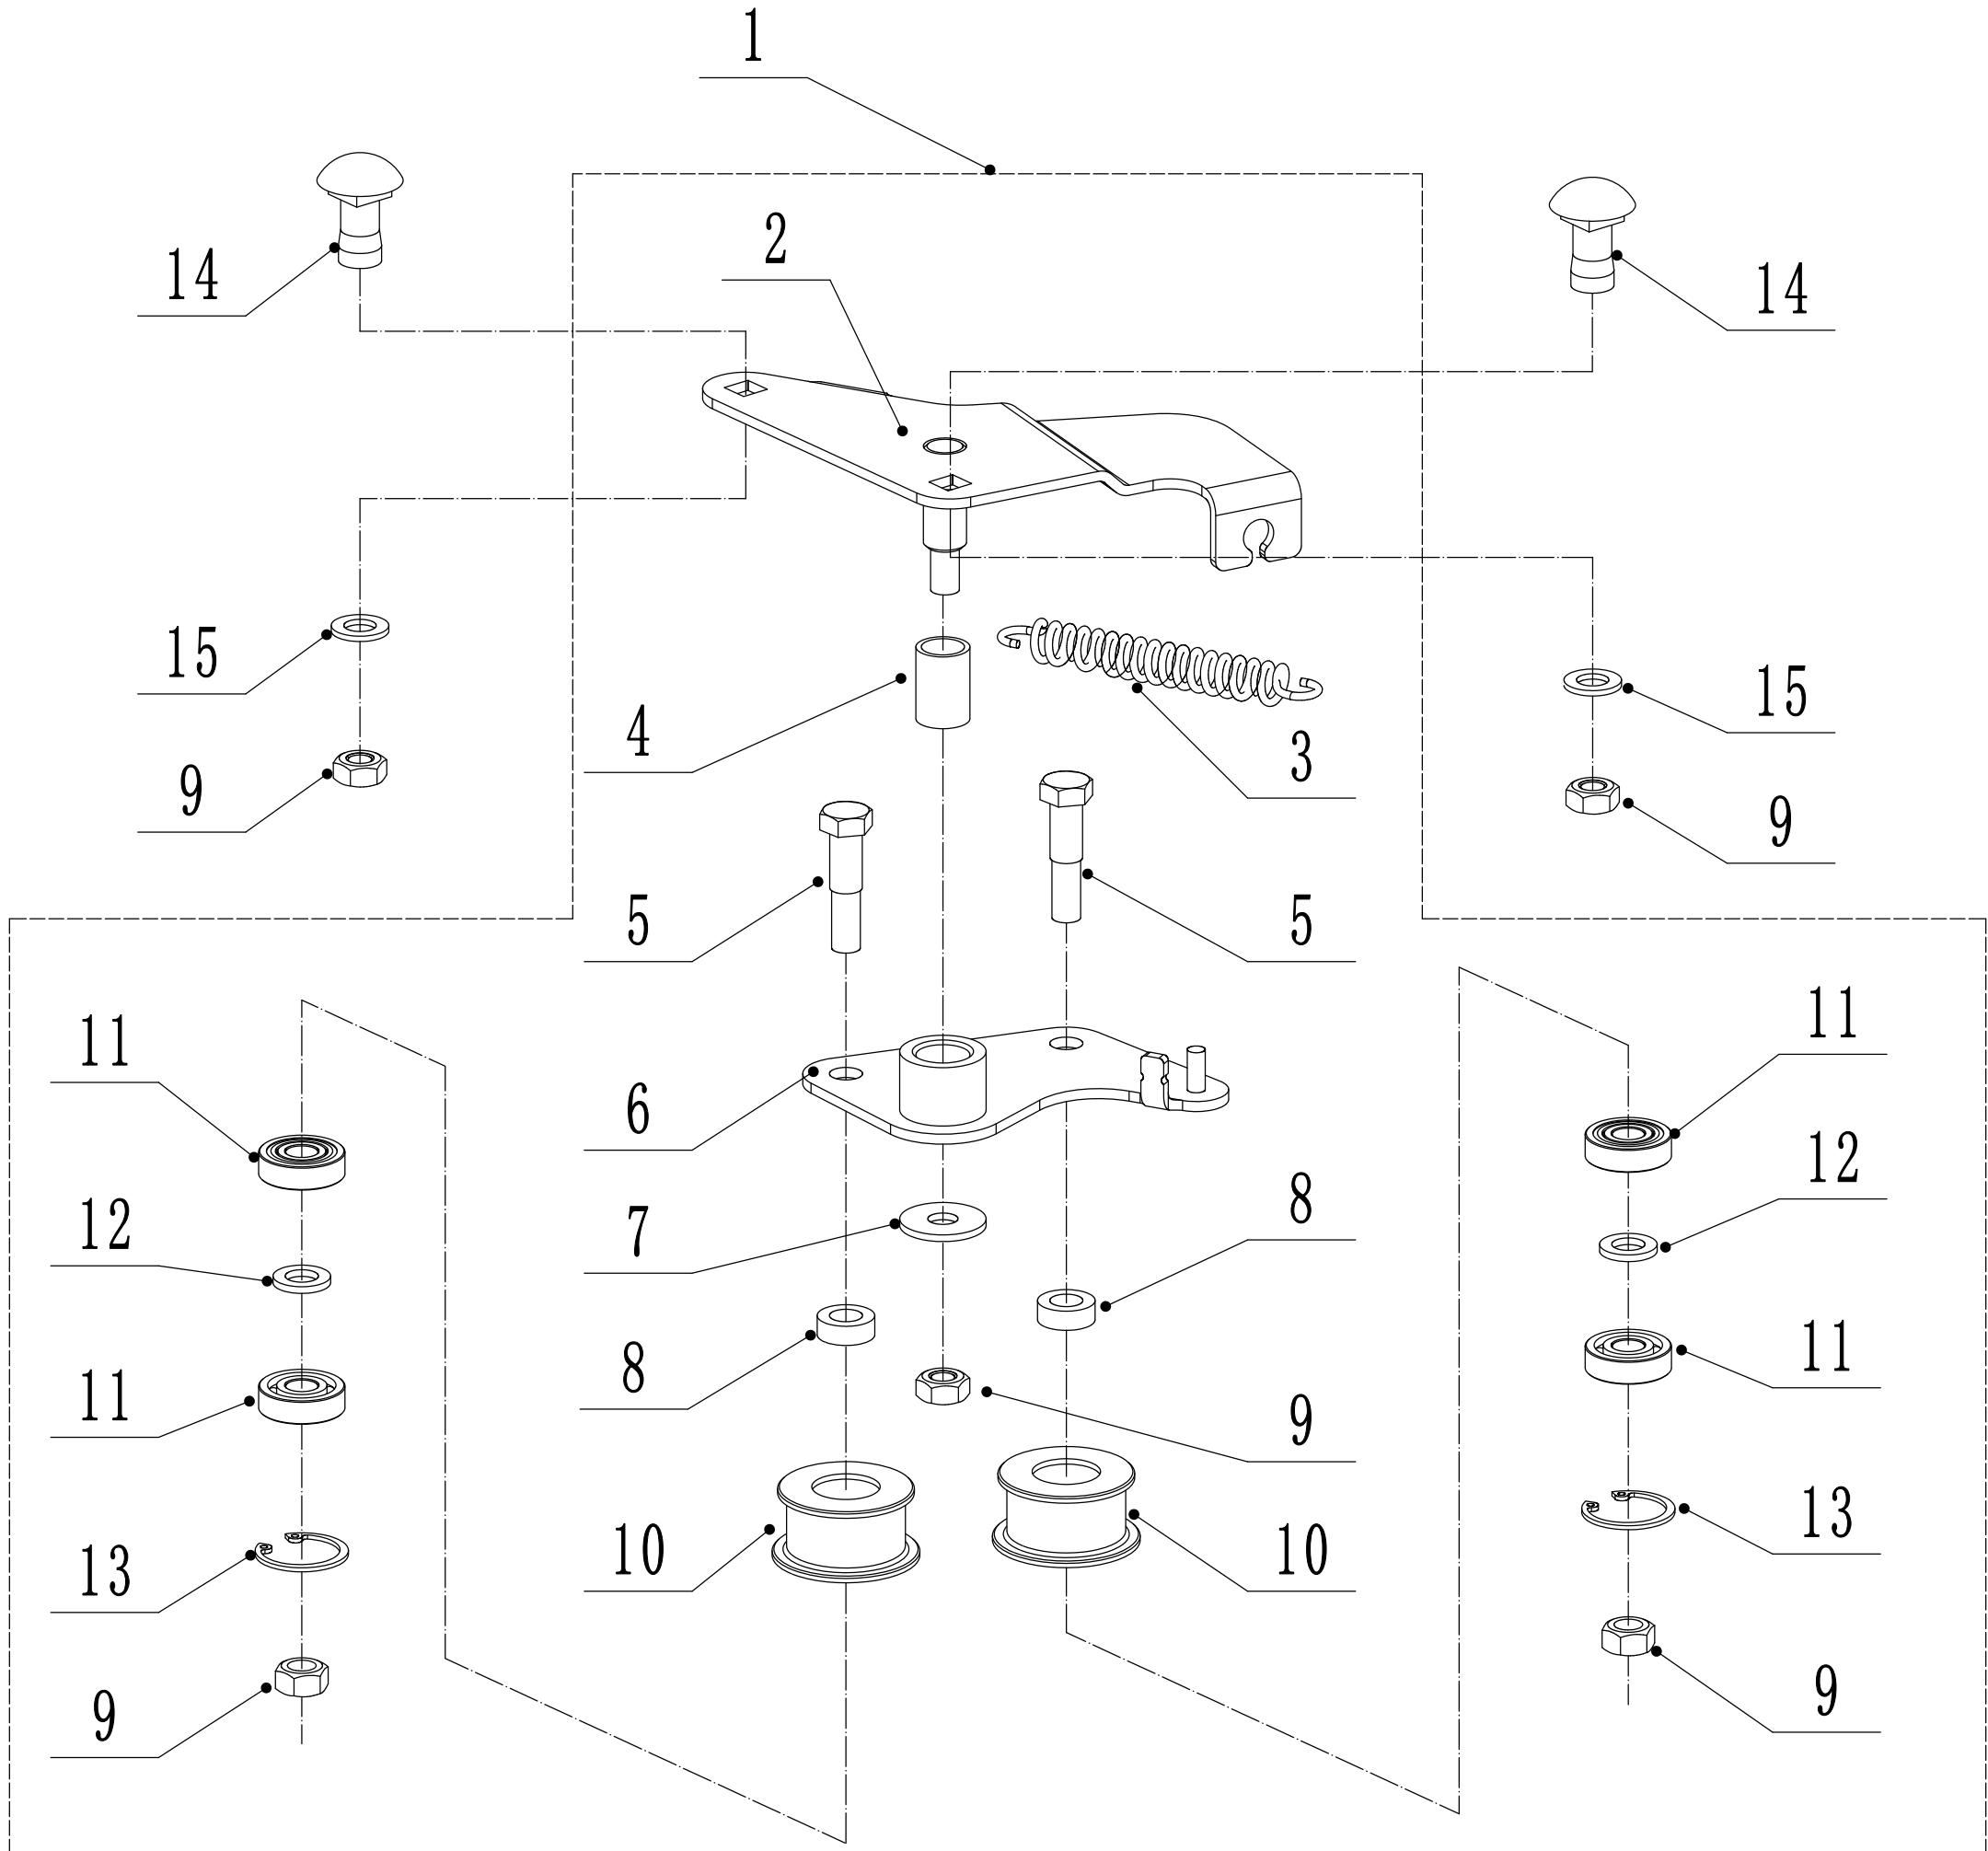

Part 6 - Handle and Controls Spare parts

No.	ID Zboží	Název
1	4560115010/49	Handle
2	GM56E010000081	Handle Sheath
3	5020506030S/40	Clutch Lever Weldment
4	5020503020S/40	Brake Lever Weldment
5	5020501030S	Control Box Upper Cover
6	5380508010	Speed Control Grip
7	0106003013	Screw - ST2.9x13
9	0108006060	Screw - M6x60
10	GM48H010000020	throttle cover
11	5020501040S	lower cover
12	LH194-1195	Clutch Cable
13	BS120-1230	Brake Cable
14	0113040018	Screw
15	4560116010	Nylon circlip
16	40E0109000	Pressing Cable Bracket
18	0202006000	Lock Nut - M6
19	5360505010K	Speed Control Bracket
20	0108006030	Cross Slot bolt
21	YJQD/504	Button Start Assembly
22	0202006000	Lock Nut-M6
23	TX123-1035-A	Speed Control Cable
25	0301005000	Washer
26	0104005008	Screw - M5x8
27	4510114030	Fix Cap
28	GM48S000000100	Connecting Bolt
29	GM56A100400000	Lock Lever
30	0801008025	Axis Pin
31	GM56A100000040/04	Spacer
32	GM56A100000050/01	Spacer
33	GM48S030200000	Tooth Disc Kit
34	0203008000	Lock Nut - M8

7 Grass Catcher

Part 7 - Grass catcher Spare parts		
No.	ID Zboží	Název
1	4560602010/22	Grass Catcher Frame
2	4560603010/84	Grass Bag

8 Variable Speed Pulley

Part 8 - Variable Speed Pulley Spare parts		
No.	ID Zboží	Název
1	Y094560	Tensional Pulley Assembly
2	5040114010/02	Tensional Arm Bracket
3	4820114010	Tensional Spring
4	4820112010	Nylon Bush
5	5340131010/02	Tensional Pulley Bolt
6	5040115010/02	Tensional Arm Weldment
7	0302008000	Big Flat Washer - M8
8	5340129010/02	Spacer1
9	0202008000	Lock Nut - M8
10	5340128010	Tensional Pulley
11	609/2RS	Bearing
12	5340130010/02	Spacer2
13	1001024000	Check Ring For Shaft
14	0107008016	Square Neck Bolt - M8x16
15	0301008000	Flat Washer - 8