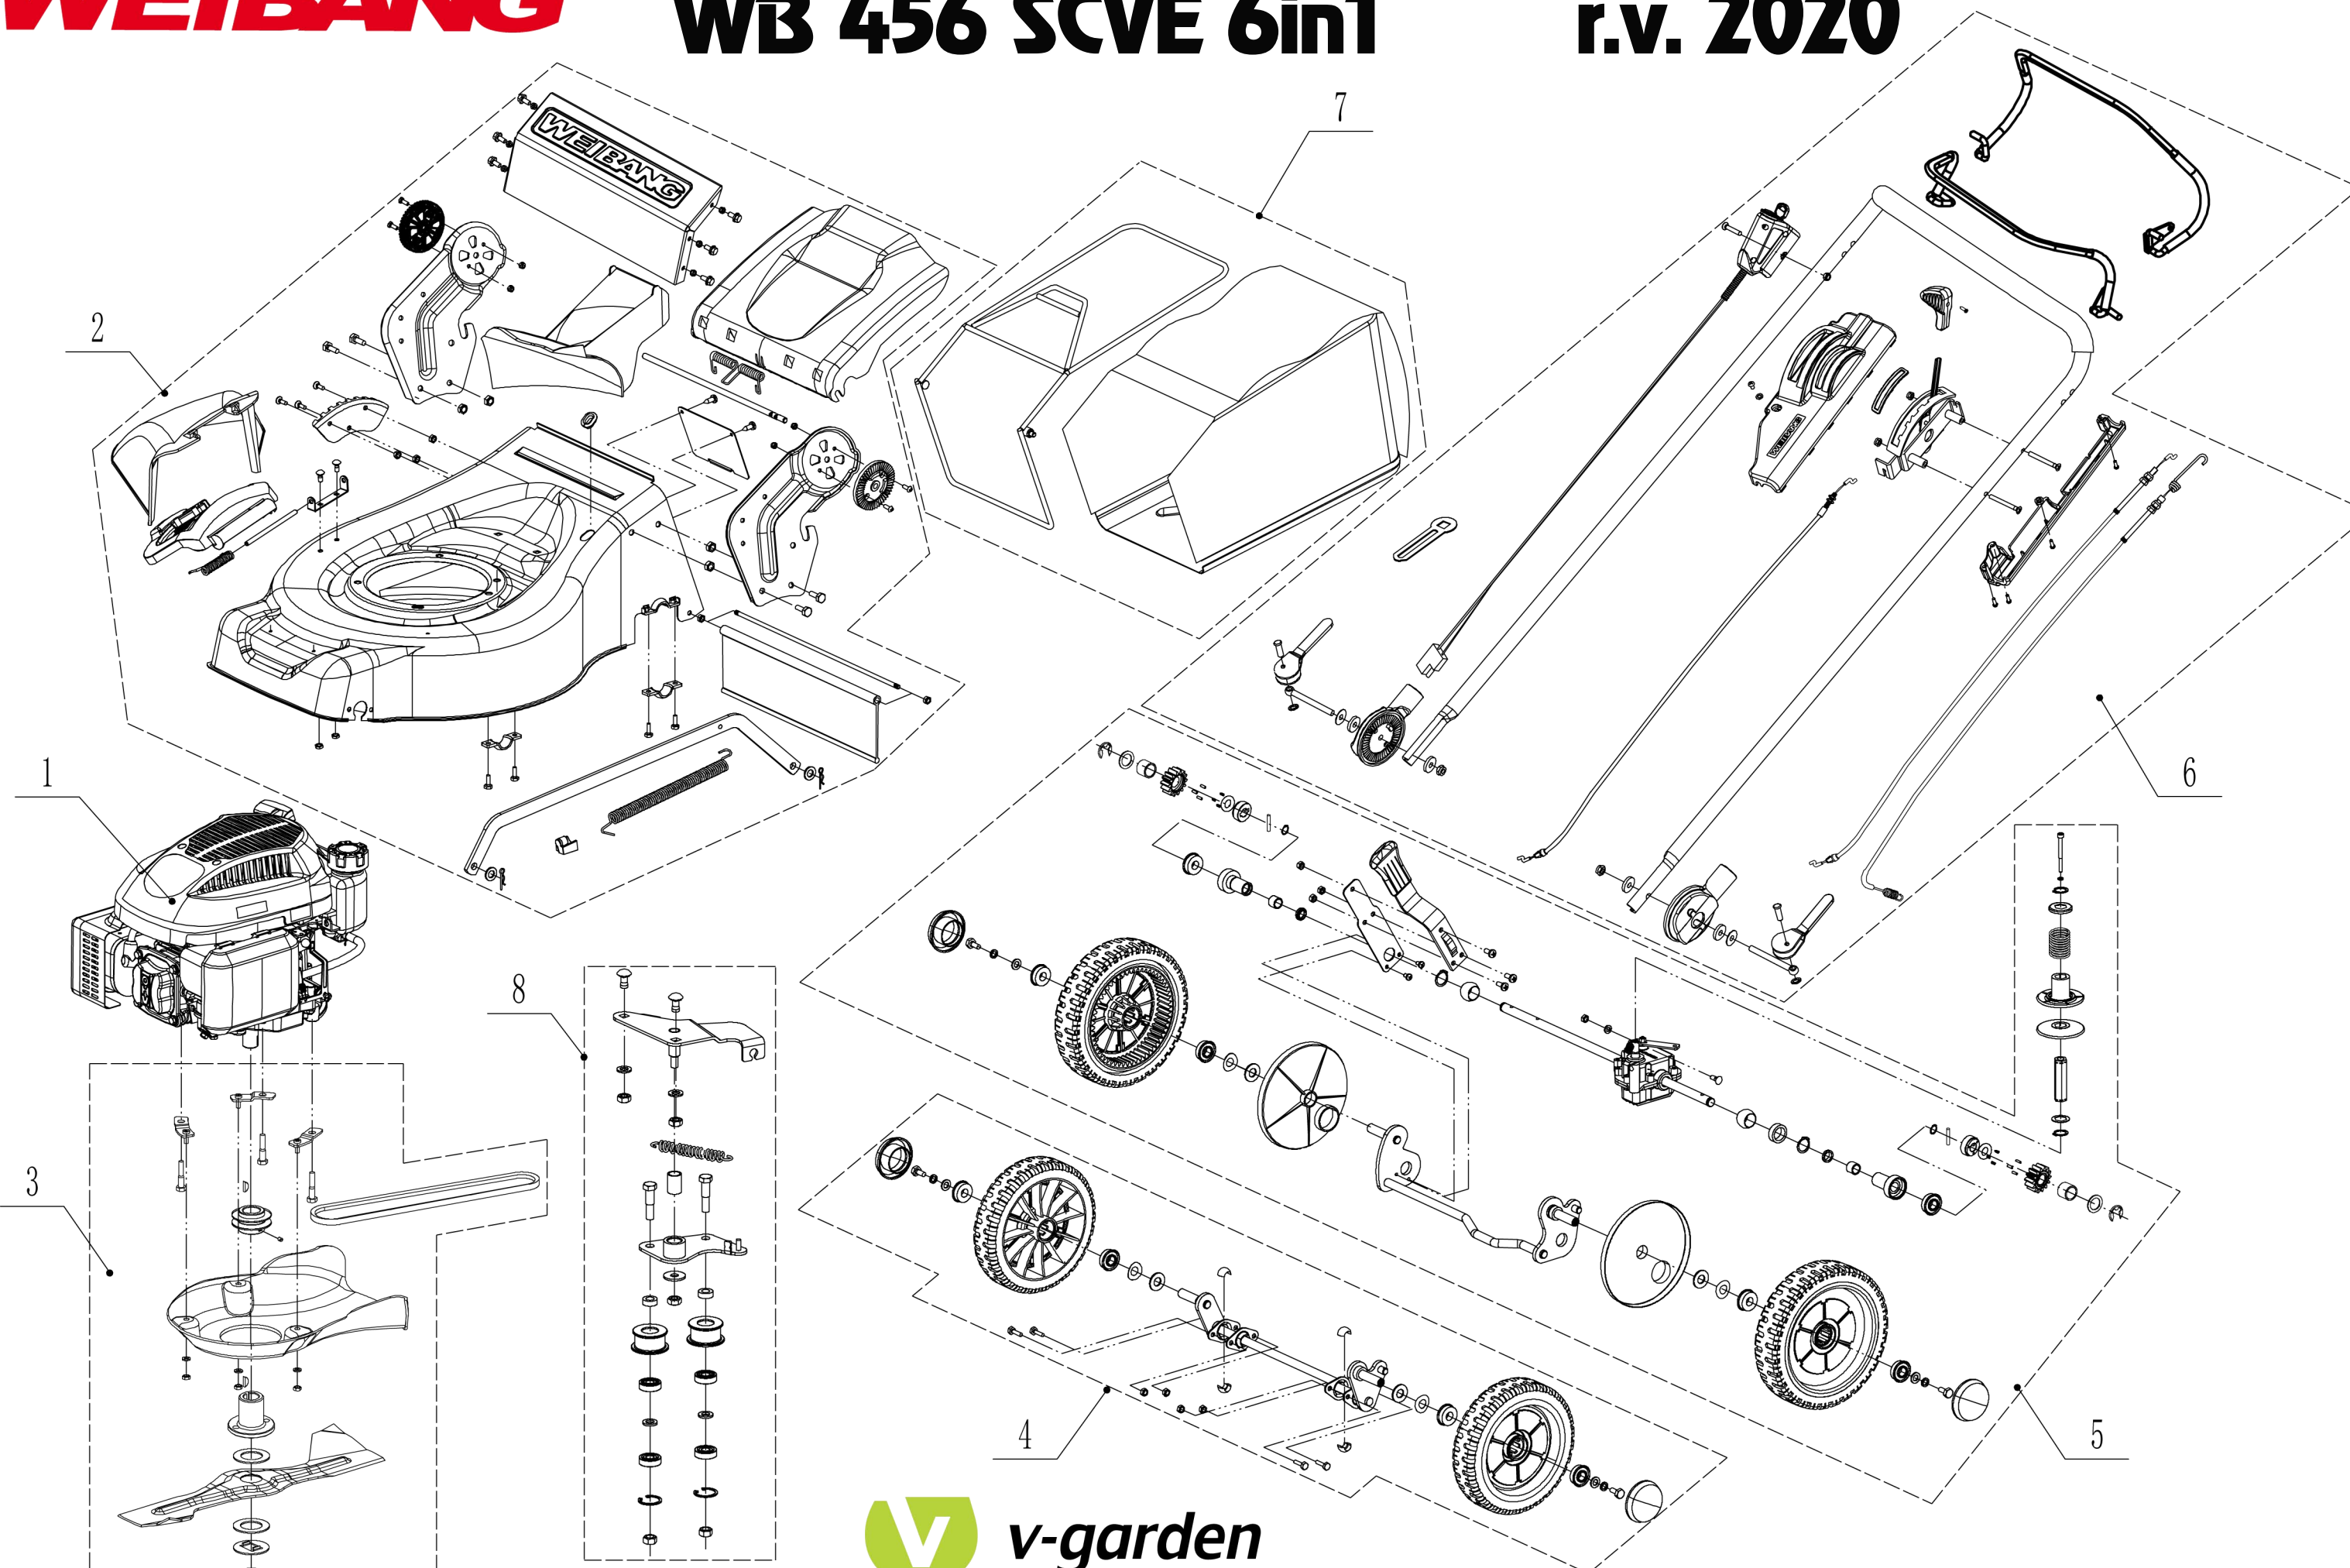

WEIBANG[®]

WB 456 SCVE 6in1

r.v. 2020

 **v-garden**

2 Main Body

Part 2 - Main Body Spare parts		
No.	ID Zboží	Název
1	4560101004/49	Chassis
2	0102008016	Bolt - M8x16
3	0104005012	Screw - M5x12
4	AVSA000000040/22	Tooth Disc
5	4560112010K/40	Right Bracket
6	0202005000	Lock Nut - M5
7	0202008000	Lock Nut - M8
8	4560111010K/40	Left Bracket
9	0102006012	Bolt - M6x12
10	4560111030K/49	Connector
11	0104006016	Screw - M6x16
12	4560110010/01	Graduator
13	0202006000	Lock Nut - M6
14	4560108010	Side Discharge Deflector
15	4560107012	Side Discharge Cover Kit
16	5020119010	Spring - Side Discharge Cover
17	5020120010/02	Pivot - Side Discharge Cover
18	0107006014	Bolt - M6x14
19	5020118010/02	Side Discharge Cover Bracket
22	0204006000	Lock Nut - M6
23	5320114020/01	Upper Bearing Bracket
24	4320119010	Trailing Flap
25	4320118010/02	Pivot - Trailing Flap
26	4560104010	Mulching Plug
27	5360122010	Rubber Ring
28	4560106010/02	Rear Cover Pivot
29	5360118010	Rear Cover Spring
30	4560105010	Rear Cover
31	0301010000	Flat Washer - M10
32	WB2100020102/01	Spring - Connecting Rod
33	4560109010/40	Connecting Rod
34	5320333010	Check Ring
35	5360105010D/49	Baffle
36	0106004009	Screw - 4.2x9.5
37	4560109012	Spring Bracket

3 Blade system

Part 3 - Blade System Spare parts		
No.	ID Zboží	Název
1	5360111010/02	Engine Washer 1
2	5360112010/02	Engine Washer 2
3	5320115010	ST screw - 3/8x16x25
4	4510401010	Key
5	4560402040/02	Engine Pulley
6	0105006006	Locking Screw
7	4560114010	V Belt - V10x815 (30°)
8	4560102010	Belt Shield
9	0302006000	Big Flat Washer
10	0202006000	Lock Nut - M6
12	5320404020/02	Adaptor
13	5310402010	Friction Washer
14	4510403010A	Blade
15	5310404010/02	Lock Disc
16	5310406010/04	Dish Washer
17	5320405011	Central Bolt - 3/8x24x55