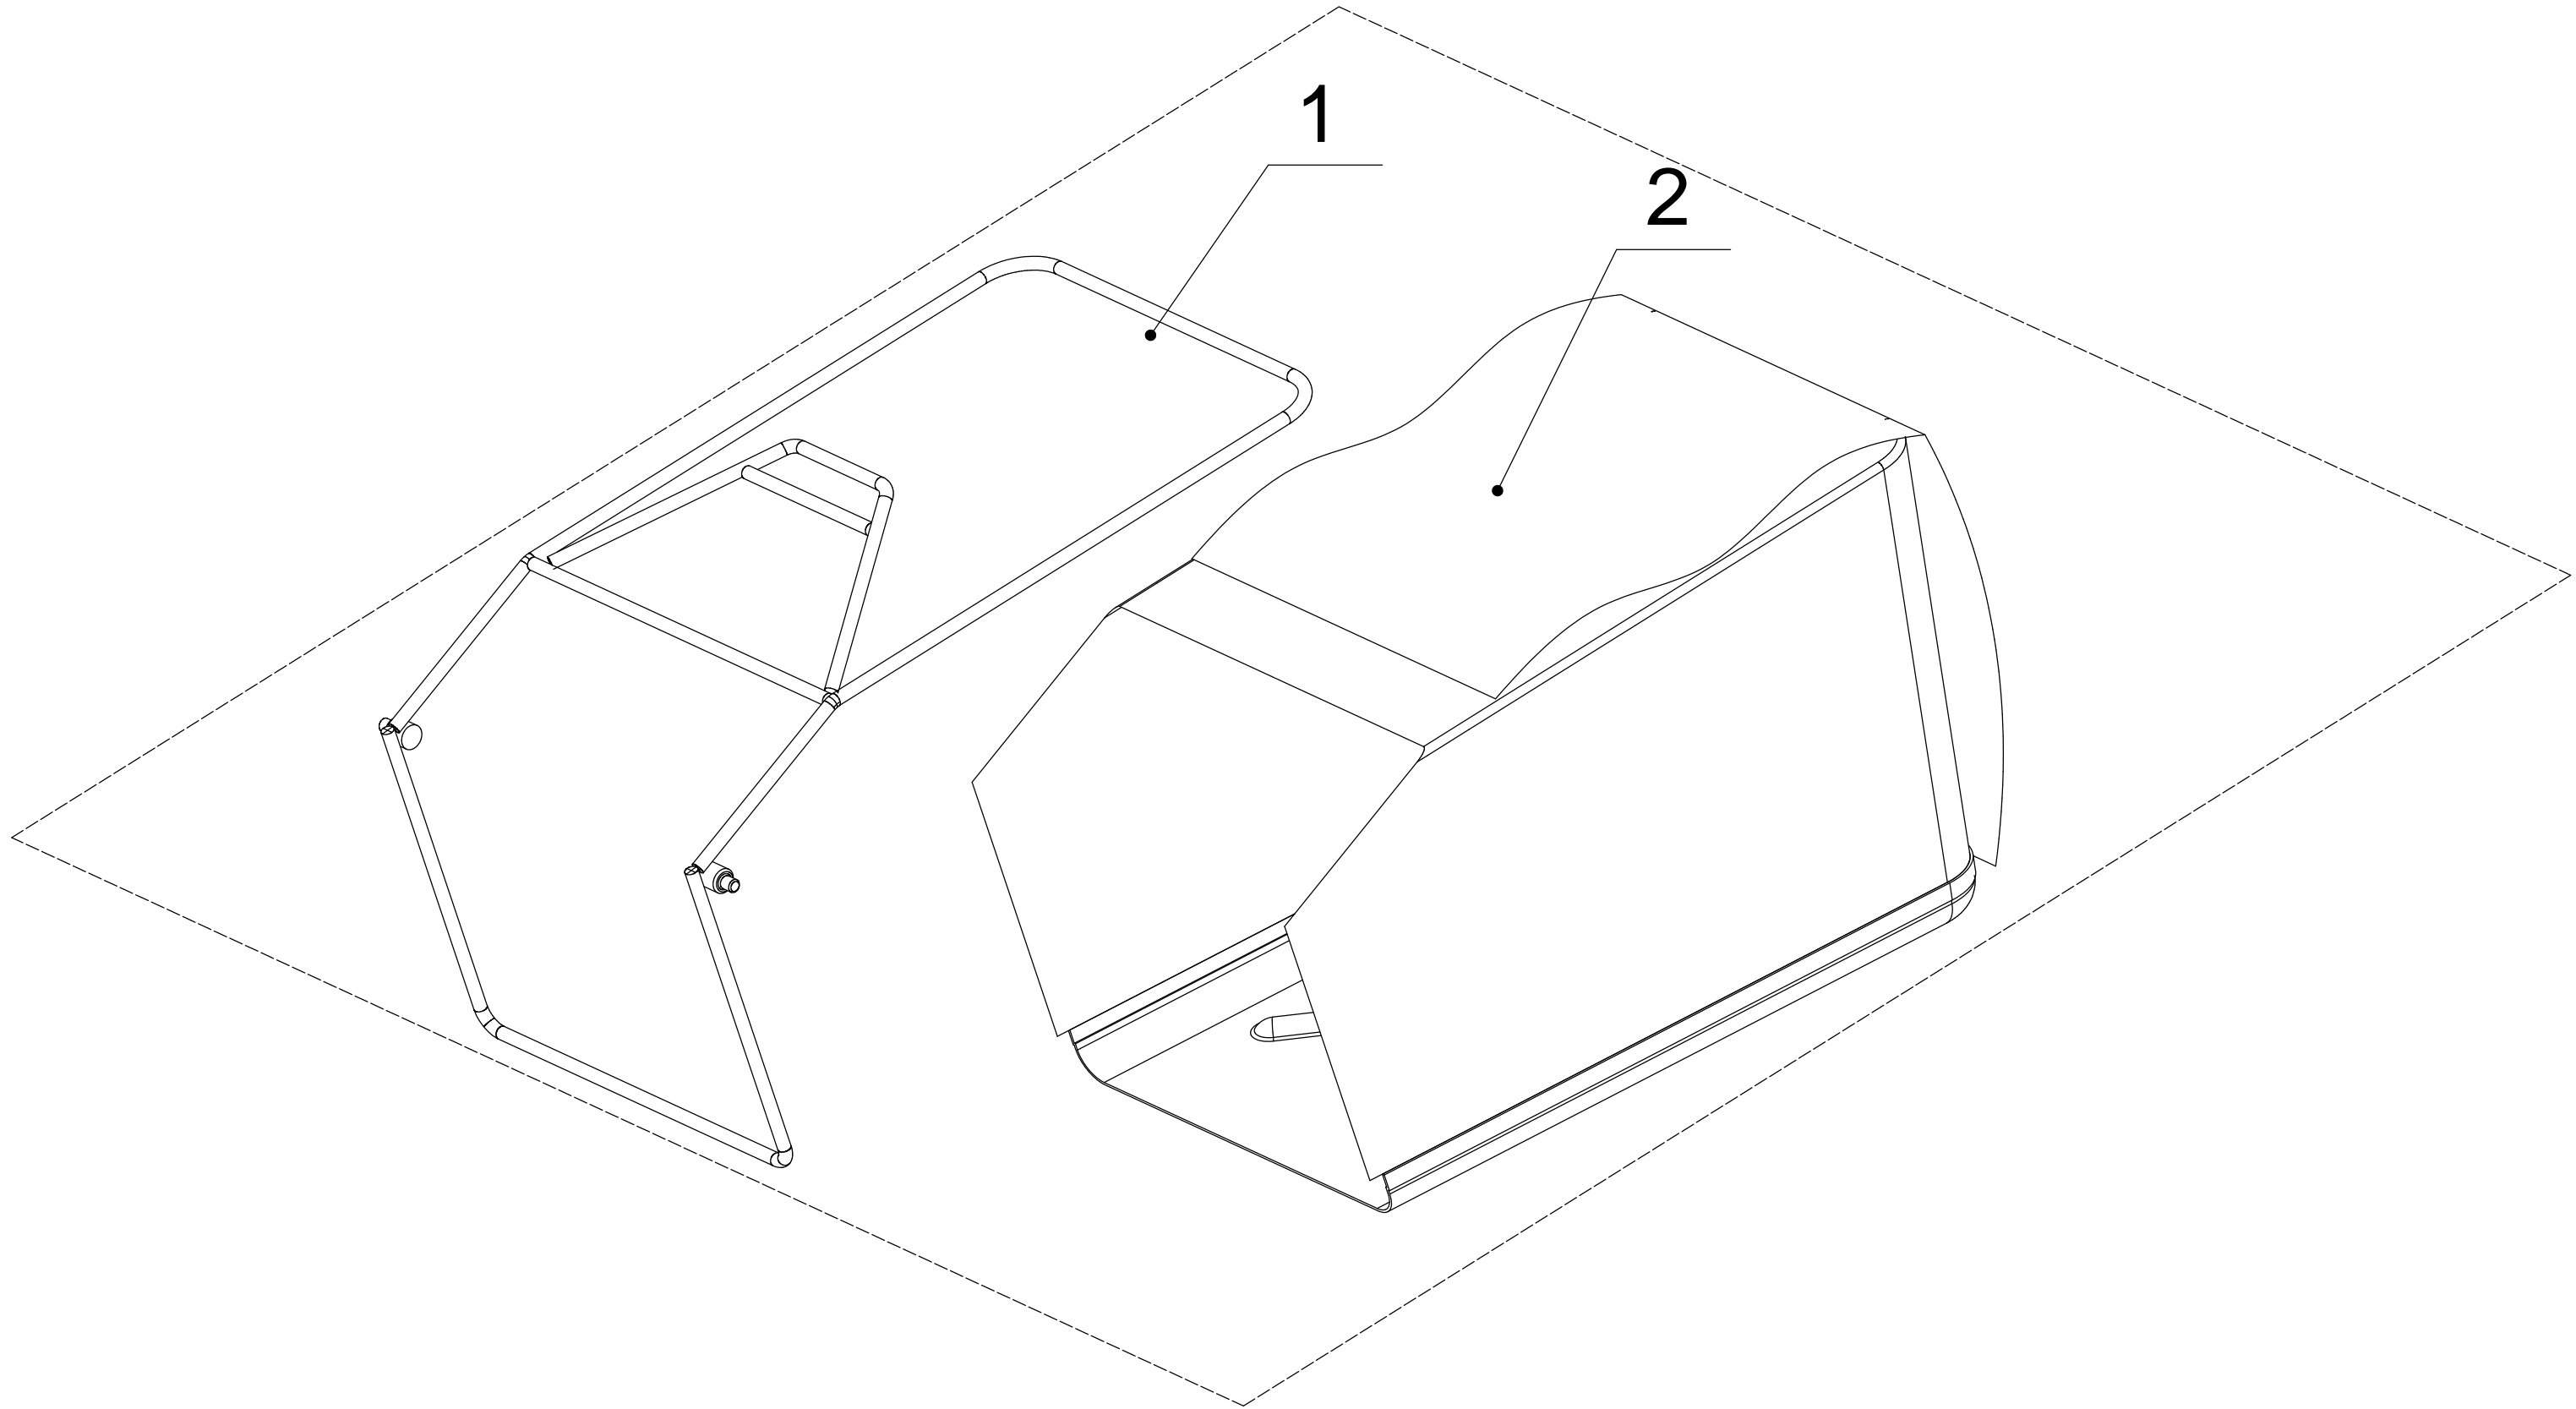

7 Grass Catcher

Part 7 - Grass catcher Spare parts		
No.	ID Zboží	Název
1	4560602010/22	Grass Catcher Frame
2	4560603010/84	Grass Bag