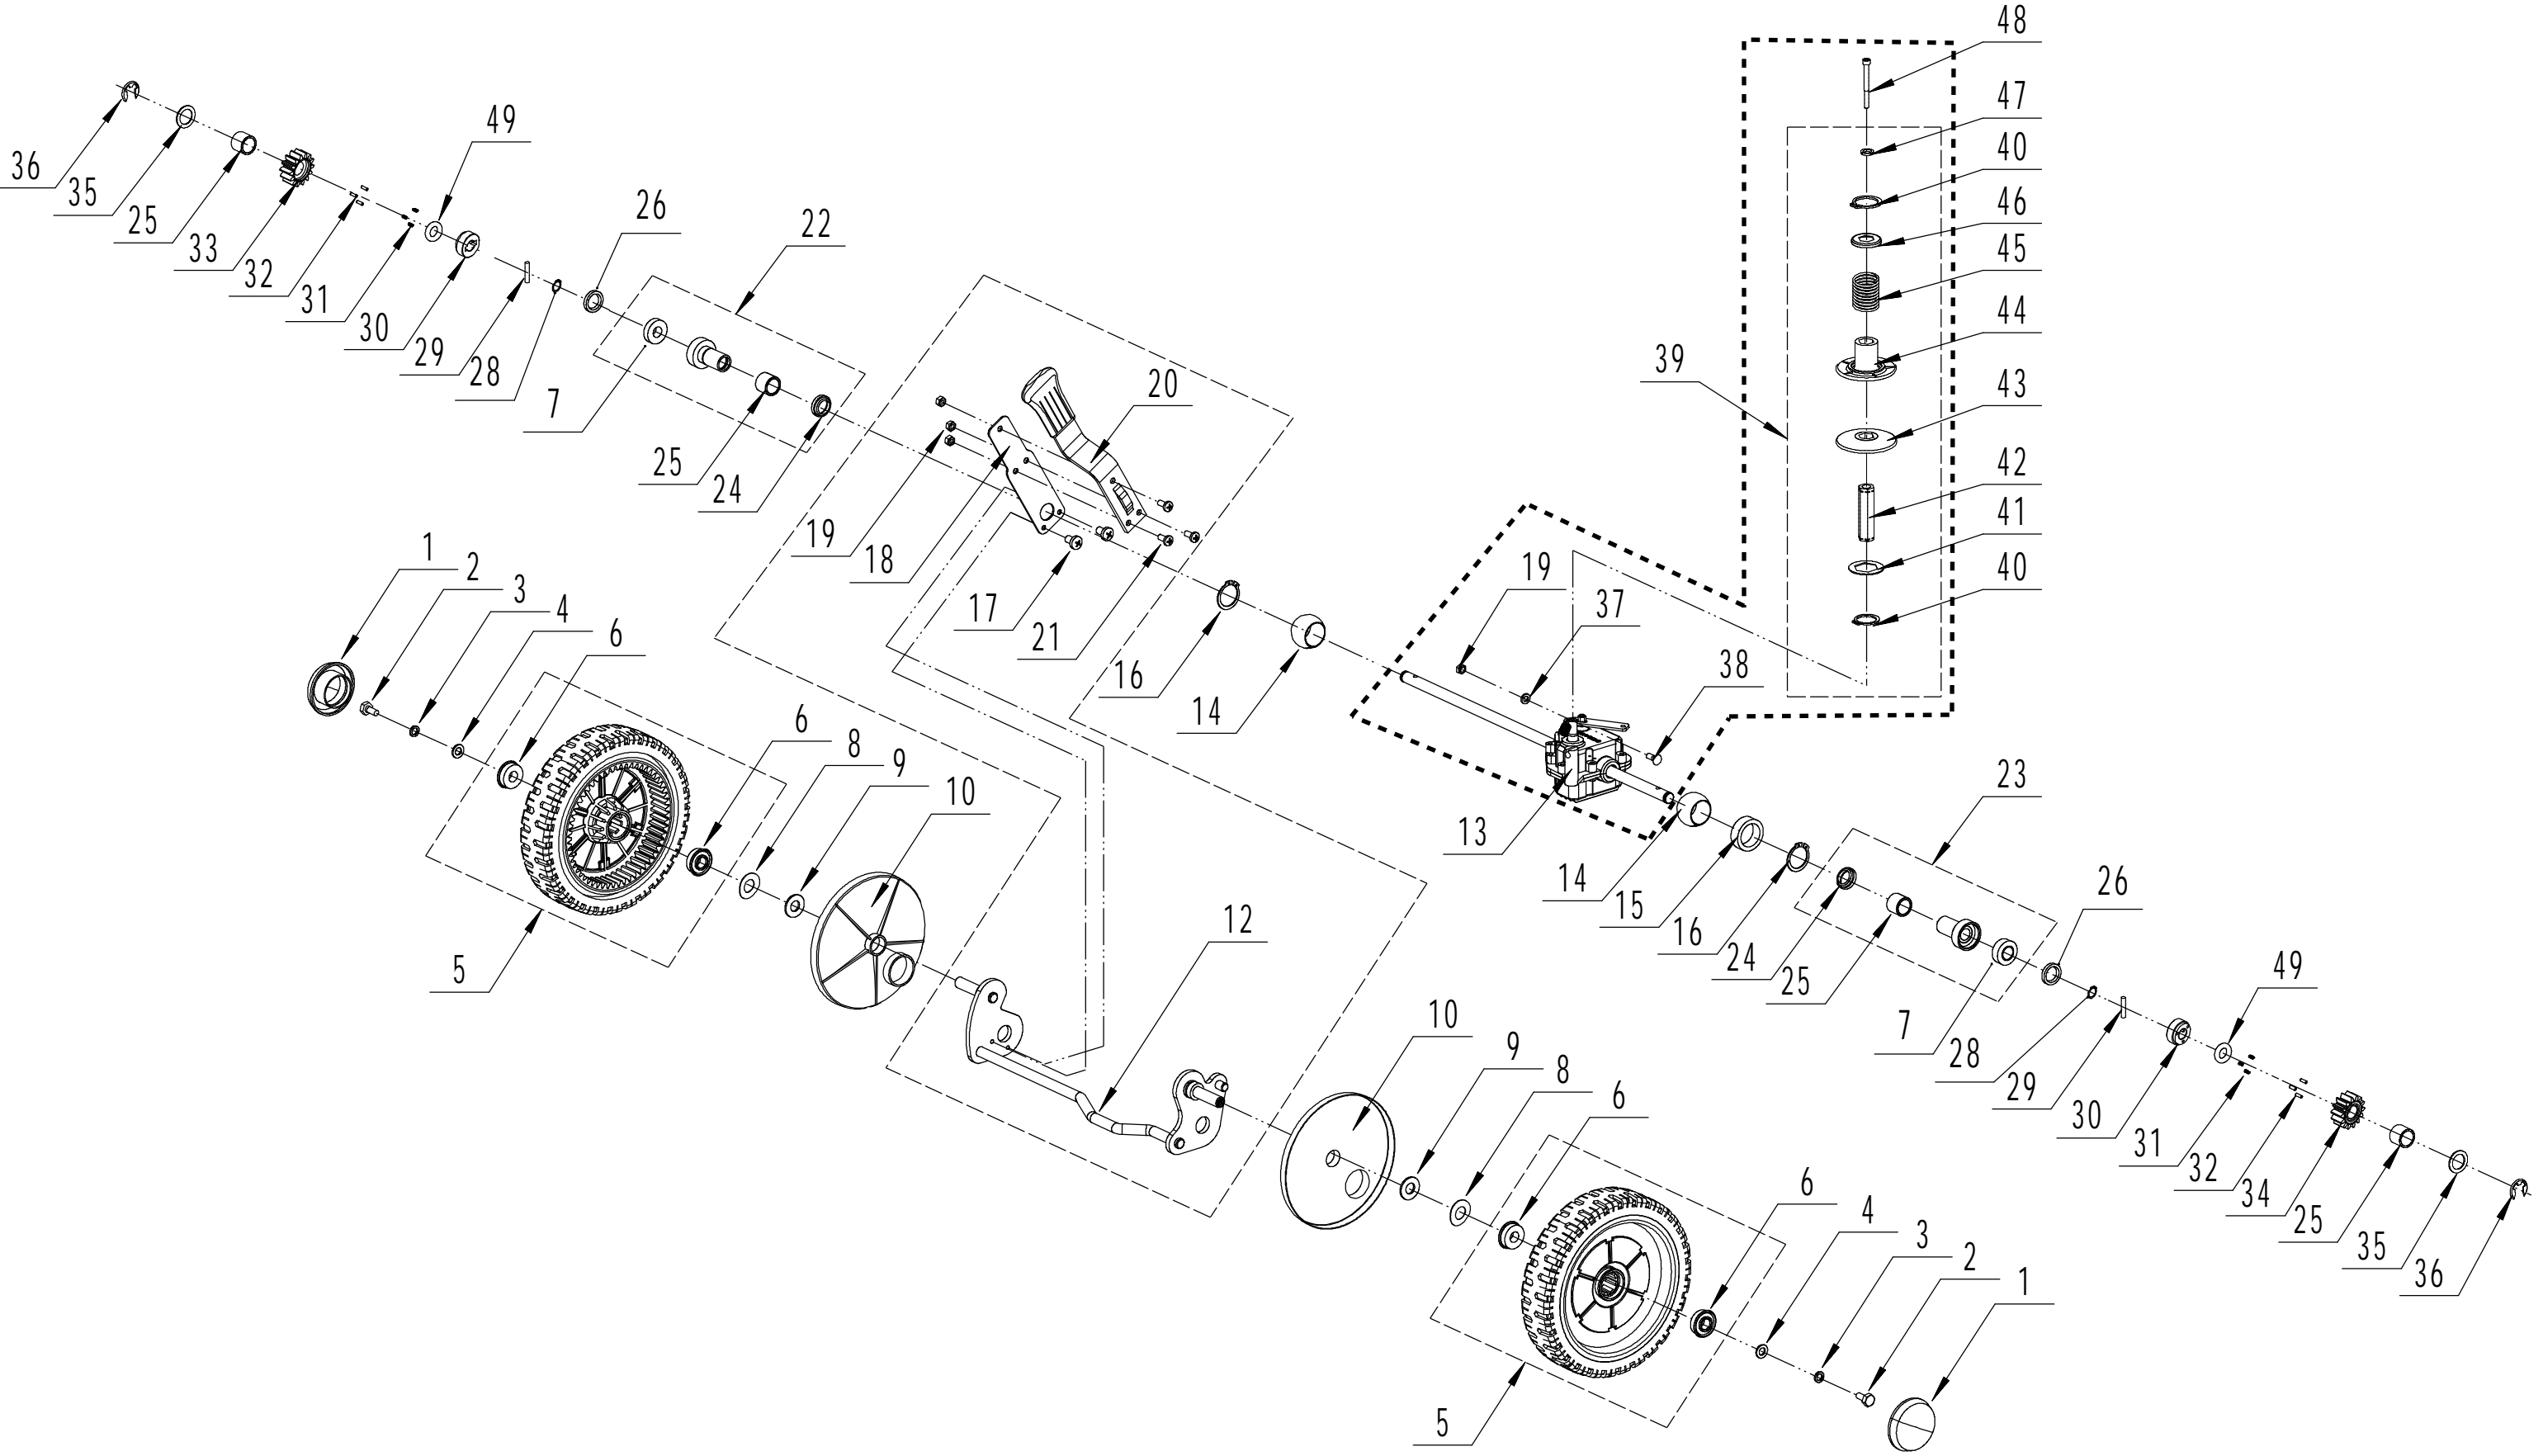

5 Rear axle

Part 5 - Rear Axle Spare parts

No.	ID Zboží	Název
1	5310214010	Wheel Cap
2	0101008015	Bolt - M8x15
3	0401008000	Spring Washer - M8
4	0301008000	Flat Washer - M8
5	5340309010/40	Wheel
6	5310213010	Bearing
7	R8-2RS	Bearing
8	5310211010/02	Spacer
9	5310210010/02	Axis Washer
10	5340312010	Anti-Dust Shield
12	4560301010/01	Rear Axle
13	Y20456V0P	Gearbox Assembly
14	5320328010	Nylon Spherical Bearing
15	5320329010/02	Rear Axle Partition
16	1001020000	Check Ring For Shaft
17	0113005008	Screw - M5x8
18	5360311010/22	Spring Of Adjustment Lever
19	0202006000	Lock Nut - M6
20	5360310010/40	Adjustment Lever
21	0101006014	Bolt - M6x14
22	Y065321	Left Bearing Sheath Assembly
23	Y065320	Right Bearing Sheath Assembly
24	5320327010	Dustproof Ring
25	5320326010P	Bearing
26	GM48S010000010	Spacer
28	1001012000	Check Ring For Shaft
29	HQ000100060	Pin For Ratchet
30	HQ000100050	Ratchet
31	HQ000100040	Spring
32	HQ000100030	Pin
33	HQ000100020	Right Drive Pinion
34	HQ000100010	Left Drive Pinion
35	5020311010/04	Anti-friction Mat
36	1301009000	Check Ring - M9
37	0301006000	Flat Washer - M6
38	0107006014	Square Neck Bolt - M6x14
39	Y115380	Transmission Assembly
40	1001017000	Check Ring For Shaft
41	4820320010/02	Inner Hex Washer
42	4820321010/02	Hex Adaptor
43	5380309010	Lower Pulley Disc
44	5380308010	Active Pulley Disc
45	4820324010	Pressing Spring
46	4820325010/02	Spring Cap
47	0401005000	Spring Washer - M5
48	0103005055	Inner Hex Bolt - M5x55
49	1401025015	O-Sealing Ring