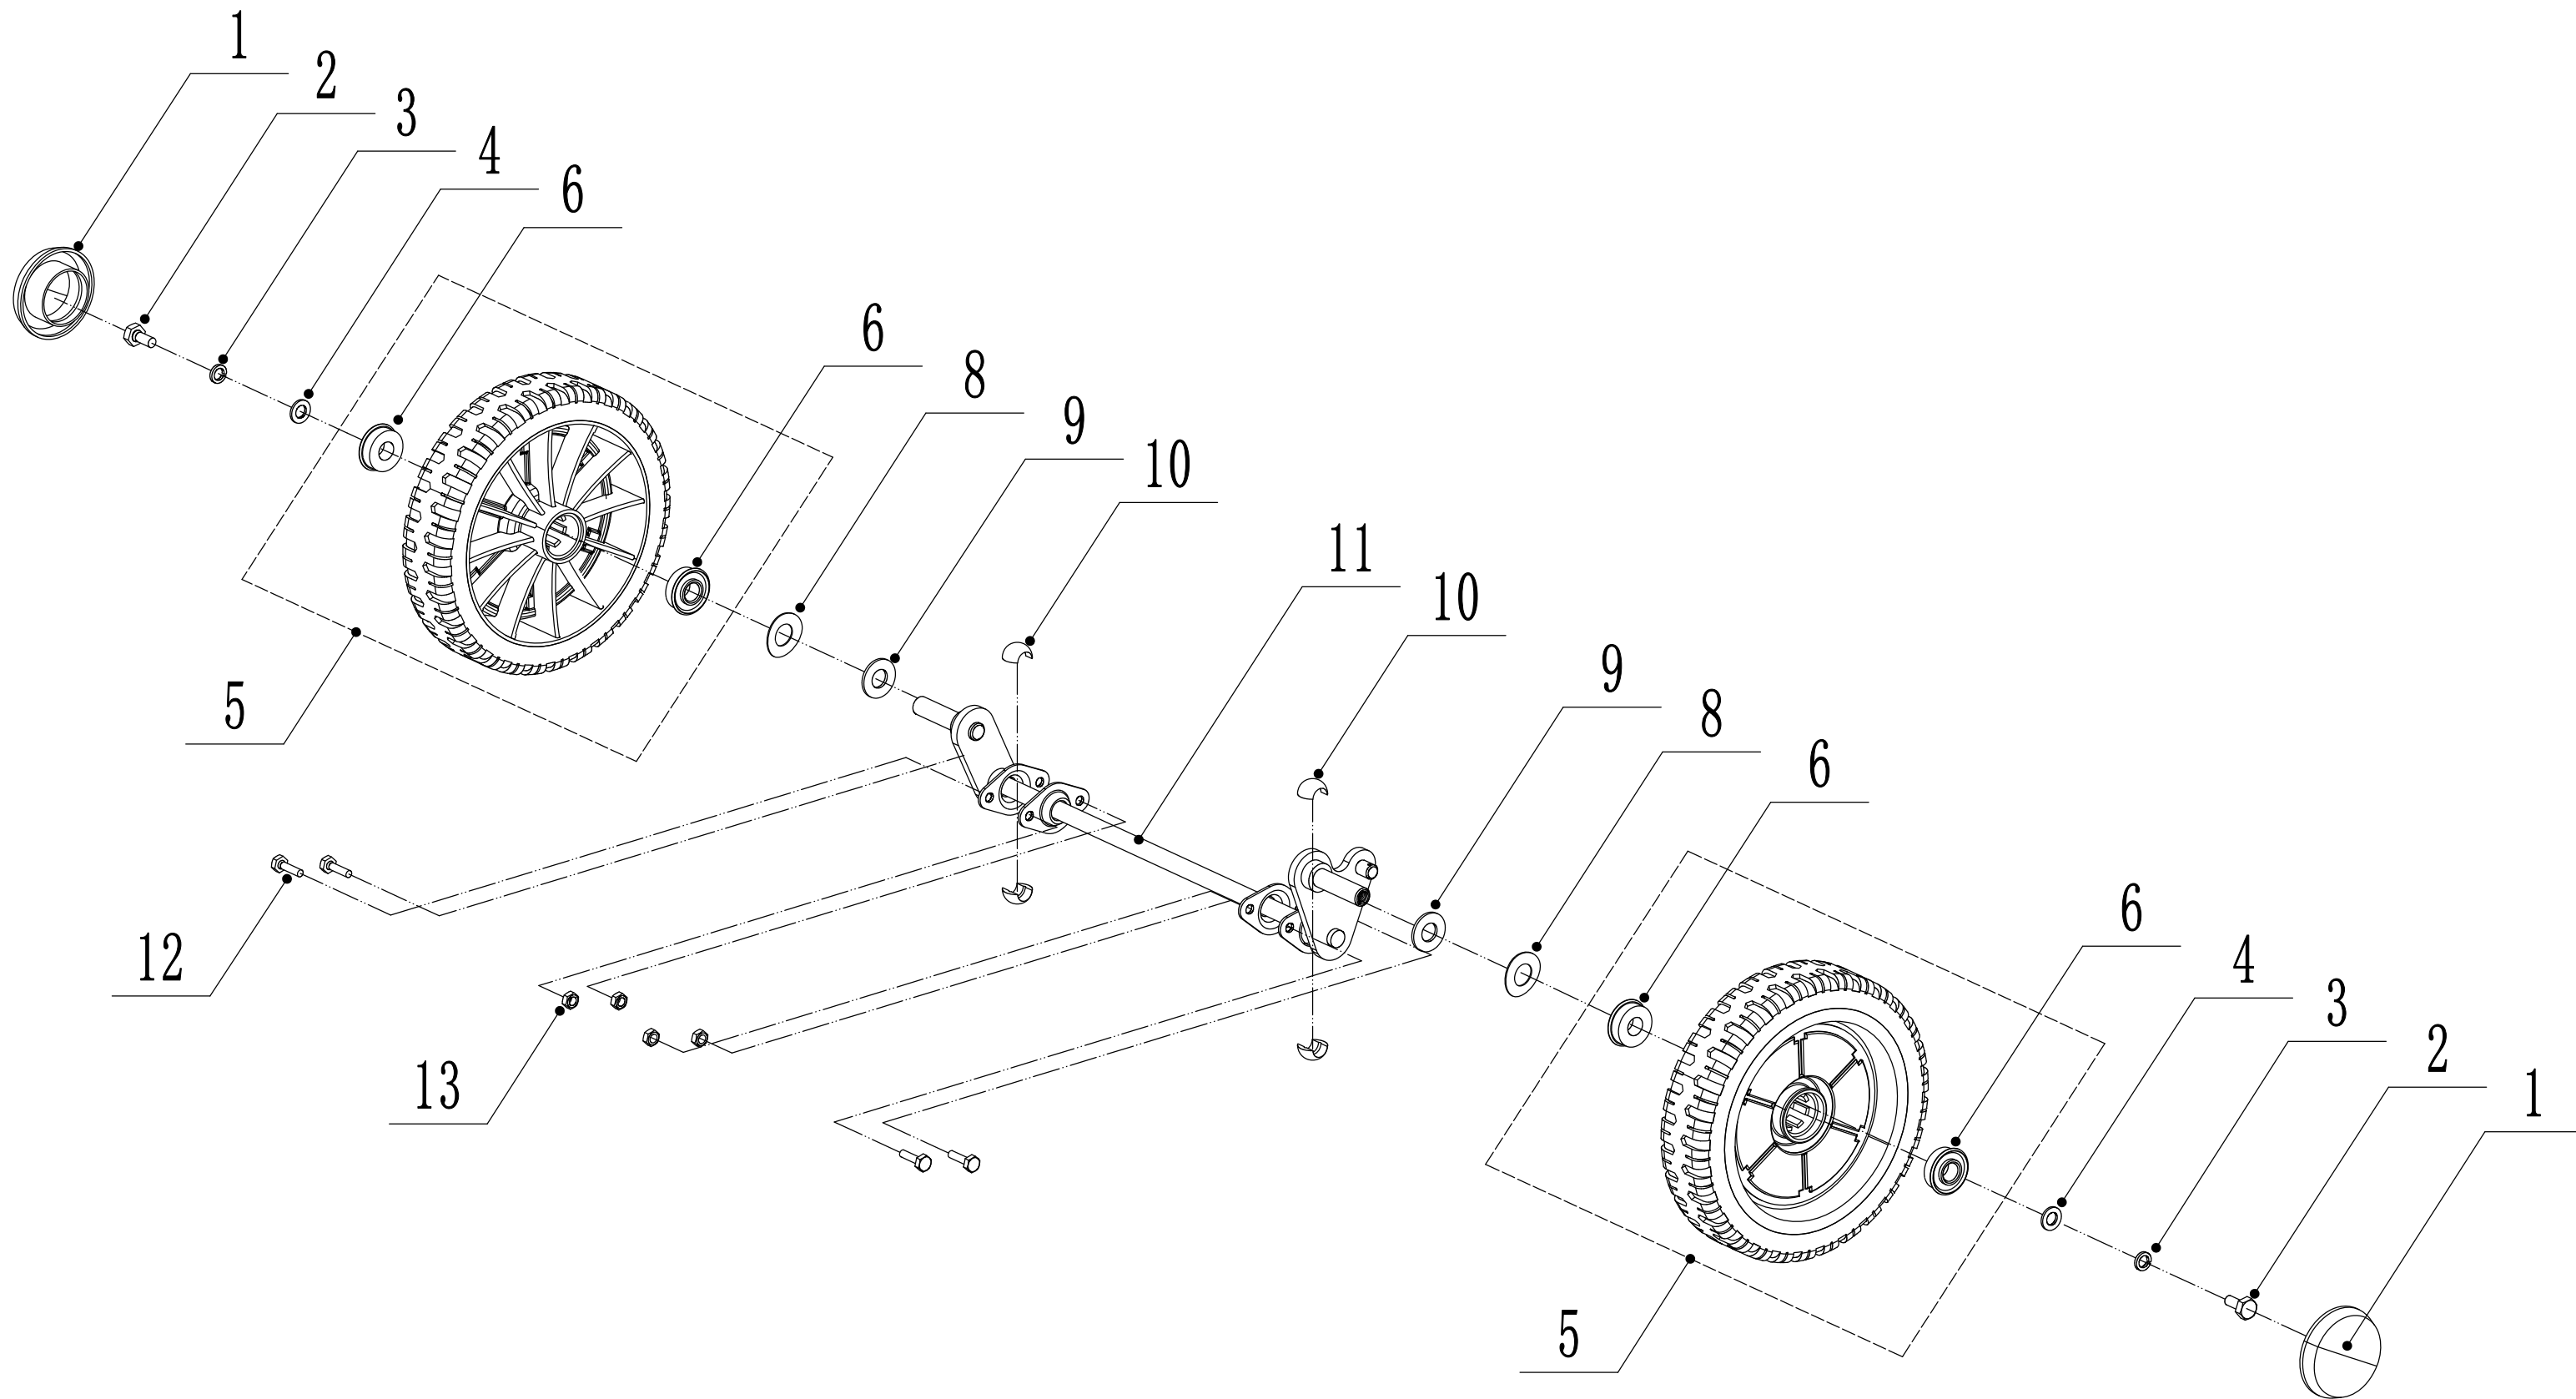

WEIBANG[®]

WB 456 SCVE 6in1

r.v. 2020

 **v-garden**

2 Main Body

Part 2 - Main Body Spare parts		
No.	ID Zboží	Název
1	4560101004/49	Chassis
2	0102008016	Bolt - M8x16
3	0104005012	Screw - M5x12
4	AVSA000000040/22	Tooth Disc
5	4560112010K/40	Right Bracket
6	0202005000	Lock Nut - M5
7	0202008000	Lock Nut - M8
8	4560111010K/40	Left Bracket
9	0102006012	Bolt - M6x12
10	4560111030K/49	Connector
11	0104006016	Screw - M6x16
12	4560110010/01	Graduator
13	0202006000	Lock Nut - M6
14	4560108010	Side Discharge Deflector
15	4560107012	Side Discharge Cover Kit
16	5020119010	Spring - Side Discharge Cover
17	5020120010/02	Pivot - Side Discharge Cover
18	0107006014	Bolt - M6x14
19	5020118010/02	Side Discharge Cover Bracket
22	0204006000	Lock Nut - M6
23	5320114020/01	Upper Bearing Bracket
24	4320119010	Trailing Flap
25	4320118010/02	Pivot - Trailing Flap
26	4560104010	Mulching Plug
27	5360122010	Rubber Ring
28	4560106010/02	Rear Cover Pivot
29	5360118010	Rear Cover Spring
30	4560105010	Rear Cover
31	0301010000	Flat Washer - M10
32	WB2100020102/01	Spring - Connecting Rod
33	4560109010/40	Connecting Rod
34	5320333010	Check Ring
35	5360105010D/49	Baffle
36	0106004009	Screw - 4.2x9.5
37	4560109012	Spring Bracket

4 Front Axle

Part 4 - Front Axle Spare parts		
No.	ID Zboží	Název
1	5310214010	Wheel Cap
2	0101008015	Bolt - M8x15
3	0401008000	Spring Washer
4	0301006000	Flat Washer
5	4510210010/40	Wheel
6	5310213010	Bearing
8	5310211010/02	Spacer
9	5310210010/02	Axis Washer
10	5310209010	Ball Bearing
11	4560201010/01	Front Axle
12	0102006012	Bolt - M6x12
13	0202006000	Lock Nut - M6