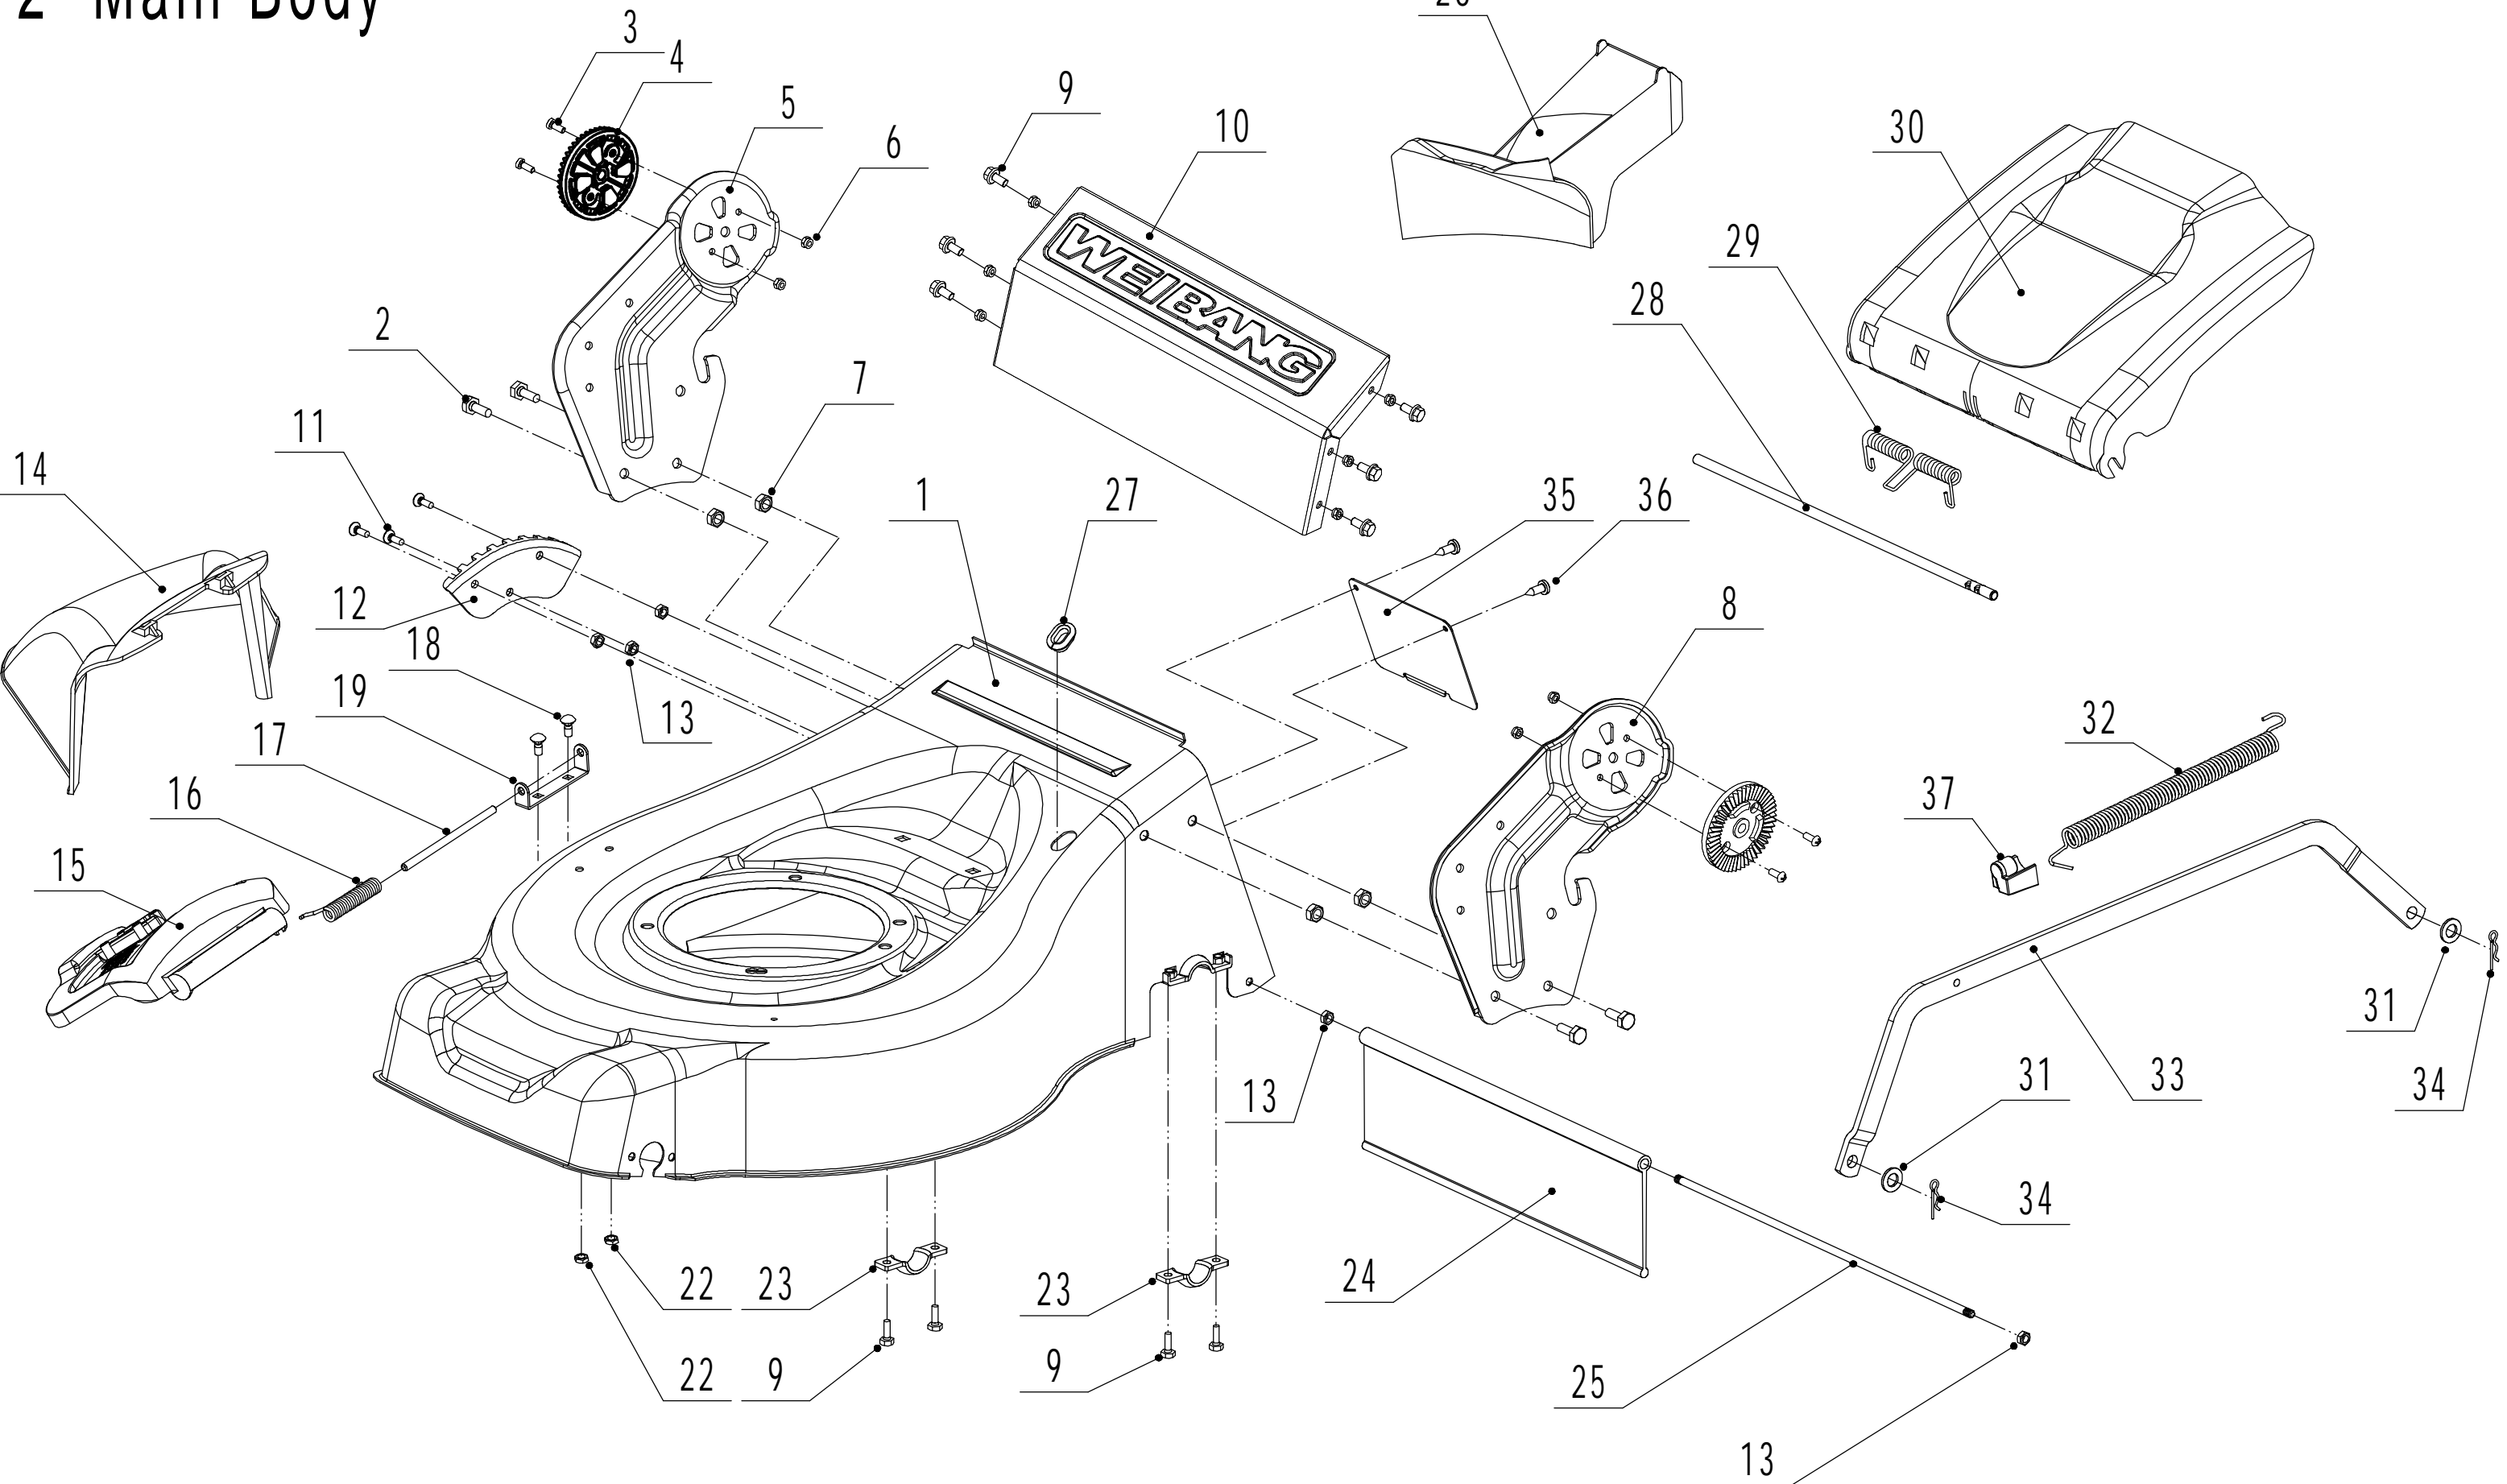

WEIBANG[®]

WB 456 SCVE 6in1

r.v. 2020

 **v-garden**

2 Main Body

Part 2 - Main Body Spare parts		
No.	ID Zboží	Název
1	4560101004/49	Chassis
2	0102008016	Bolt - M8x16
3	0104005012	Screw - M5x12
4	AVSA000000040/22	Tooth Disc
5	4560112010K/40	Right Bracket
6	0202005000	Lock Nut - M5
7	0202008000	Lock Nut - M8
8	4560111010K/40	Left Bracket
9	0102006012	Bolt - M6x12
10	4560111030K/49	Connector
11	0104006016	Screw - M6x16
12	4560110010/01	Graduator
13	0202006000	Lock Nut - M6
14	4560108010	Side Discharge Deflector
15	4560107012	Side Discharge Cover Kit
16	5020119010	Spring - Side Discharge Cover
17	5020120010/02	Pivot - Side Discharge Cover
18	0107006014	Bolt - M6x14
19	5020118010/02	Side Discharge Cover Bracket
22	0204006000	Lock Nut - M6
23	5320114020/01	Upper Bearing Bracket
24	4320119010	Trailing Flap
25	4320118010/02	Pivot - Trailing Flap
26	4560104010	Mulching Plug
27	5360122010	Rubber Ring
28	4560106010/02	Rear Cover Pivot
29	5360118010	Rear Cover Spring
30	4560105010	Rear Cover
31	0301010000	Flat Washer - M10
32	WB2100020102/01	Spring - Connecting Rod
33	4560109010/40	Connecting Rod
34	5320333010	Check Ring
35	5360105010D/49	Baffle
36	0106004009	Screw - 4.2x9.5
37	4560109012	Spring Bracket

3 Blade system

Part 3 - Blade System Spare parts		
No.	ID Zboží	Název
1	5360111010/02	Engine Washer 1
2	5360112010/02	Engine Washer 2
3	5320115010	ST screw - 3/8x16x25
4	4510401010	Key
5	4560402040/02	Engine Pulley
6	0105006006	Locking Screw
7	4560114010	V Belt - V10x815 (30°)
8	4560102010	Belt Shield
9	0302006000	Big Flat Washer
10	0202006000	Lock Nut - M6
12	5320404020/02	Adaptor
13	5310402010	Friction Washer
14	4510403010A	Blade
15	5310404010/02	Lock Disc
16	5310406010/04	Dish Washer
17	5320405011	Central Bolt - 3/8x24x55