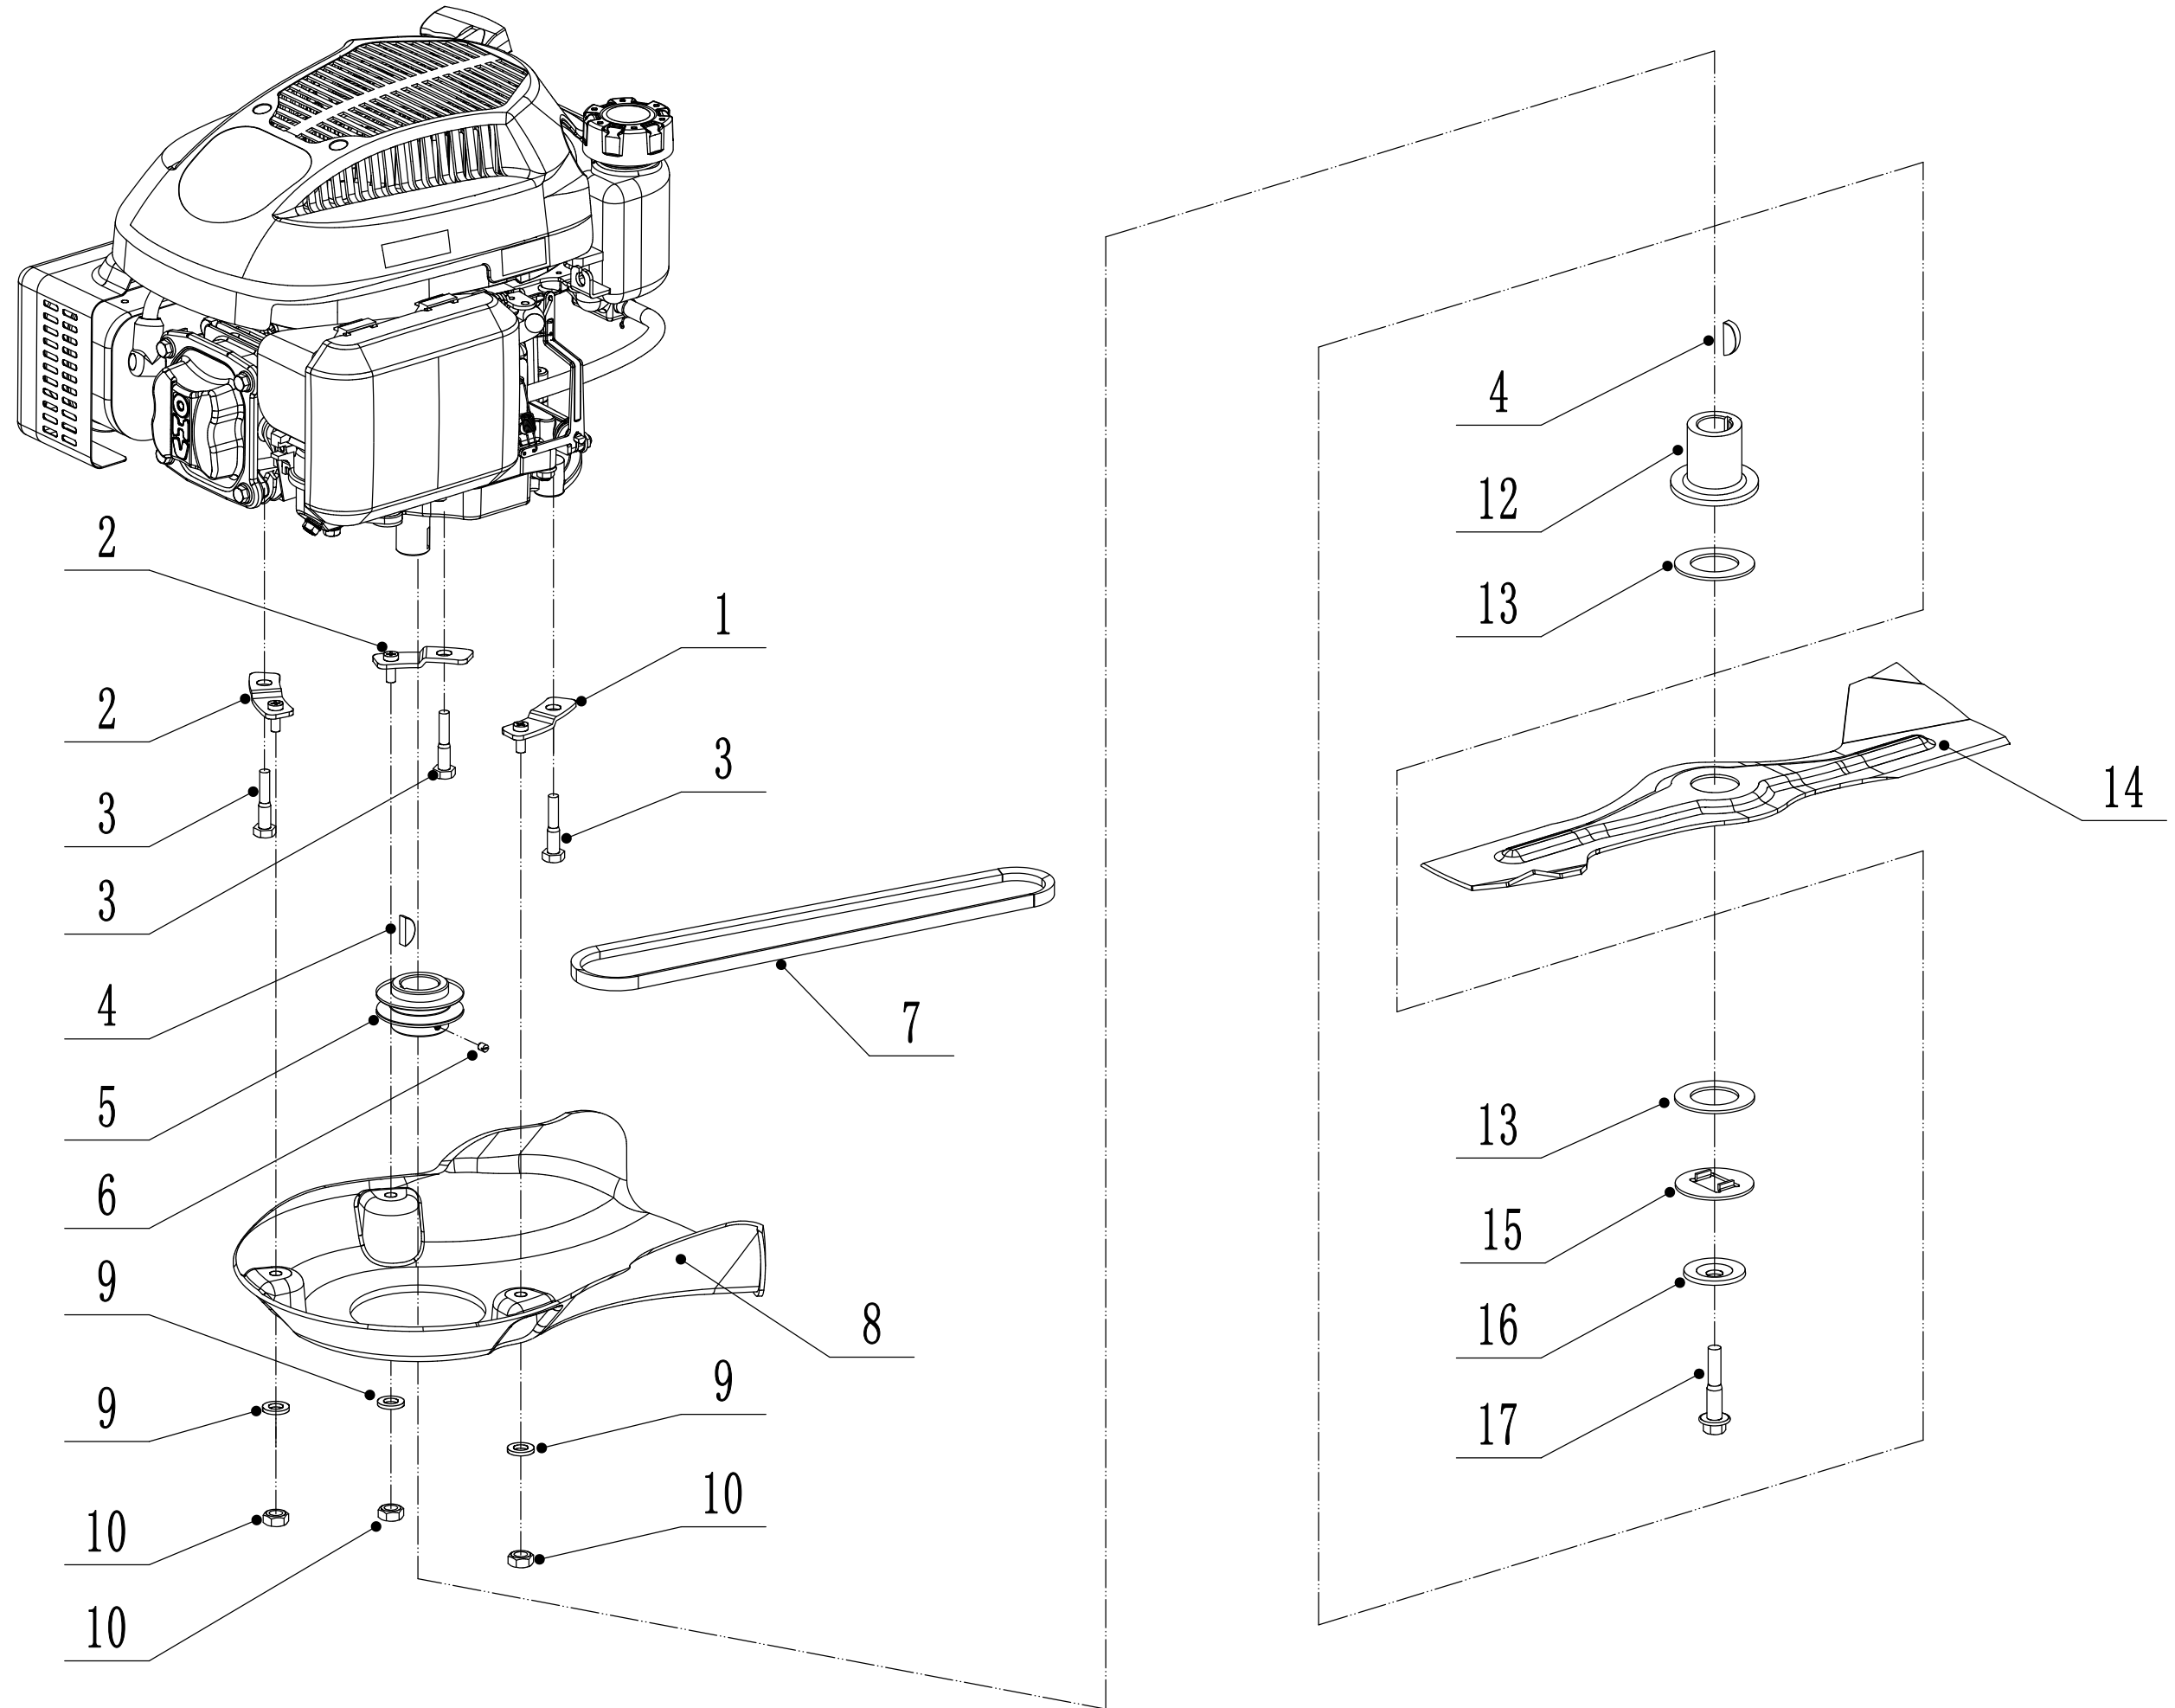

WEIBANG[®]

WB 456 SCVE 6in1

r.v. 2020

 **v-garden**

2 Main Body

Part 2 - Main Body Spare parts		
No.	ID Zboží	Název
1	4560101004/49	Chassis
2	0102008016	Bolt - M8x16
3	0104005012	Screw - M5x12
4	AVSA000000040/22	Tooth Disc
5	4560112010K/40	Right Bracket
6	0202005000	Lock Nut - M5
7	0202008000	Lock Nut - M8
8	4560111010K/40	Left Bracket
9	0102006012	Bolt - M6x12
10	4560111030K/49	Connector
11	0104006016	Screw - M6x16
12	4560110010/01	Graduator
13	0202006000	Lock Nut - M6
14	4560108010	Side Discharge Deflector
15	4560107012	Side Discharge Cover Kit
16	5020119010	Spring - Side Discharge Cover
17	5020120010/02	Pivot - Side Discharge Cover
18	0107006014	Bolt - M6x14
19	5020118010/02	Side Discharge Cover Bracket
22	0204006000	Lock Nut - M6
23	5320114020/01	Upper Bearing Bracket
24	4320119010	Trailing Flap
25	4320118010/02	Pivot - Trailing Flap
26	4560104010	Mulching Plug
27	5360122010	Rubber Ring
28	4560106010/02	Rear Cover Pivot
29	5360118010	Rear Cover Spring
30	4560105010	Rear Cover
31	0301010000	Flat Washer - M10
32	WB2100020102/01	Spring - Connecting Rod
33	4560109010/40	Connecting Rod
34	5320333010	Check Ring
35	5360105010D/49	Baffle
36	0106004009	Screw - 4.2x9.5
37	4560109012	Spring Bracket

3 Blade system

Part 3 - Blade System Spare parts		
No.	ID Zboží	Název
1	5360111010/02	Engine Washer 1
2	5360112010/02	Engine Washer 2
3	5320115010	ST screw - 3/8x16x25
4	4510401010	Key
5	4560402040/02	Engine Pulley
6	0105006006	Locking Screw
7	4560114010	V Belt - V10x815 (30°)
8	4560102010	Belt Shield
9	0302006000	Big Flat Washer
10	0202006000	Lock Nut - M6
12	5320404020/02	Adaptor
13	5310402010	Friction Washer
14	4510403010A	Blade
15	5310404010/02	Lock Disc
16	5310406010/04	Dish Washer
17	5320405011	Central Bolt - 3/8x24x55