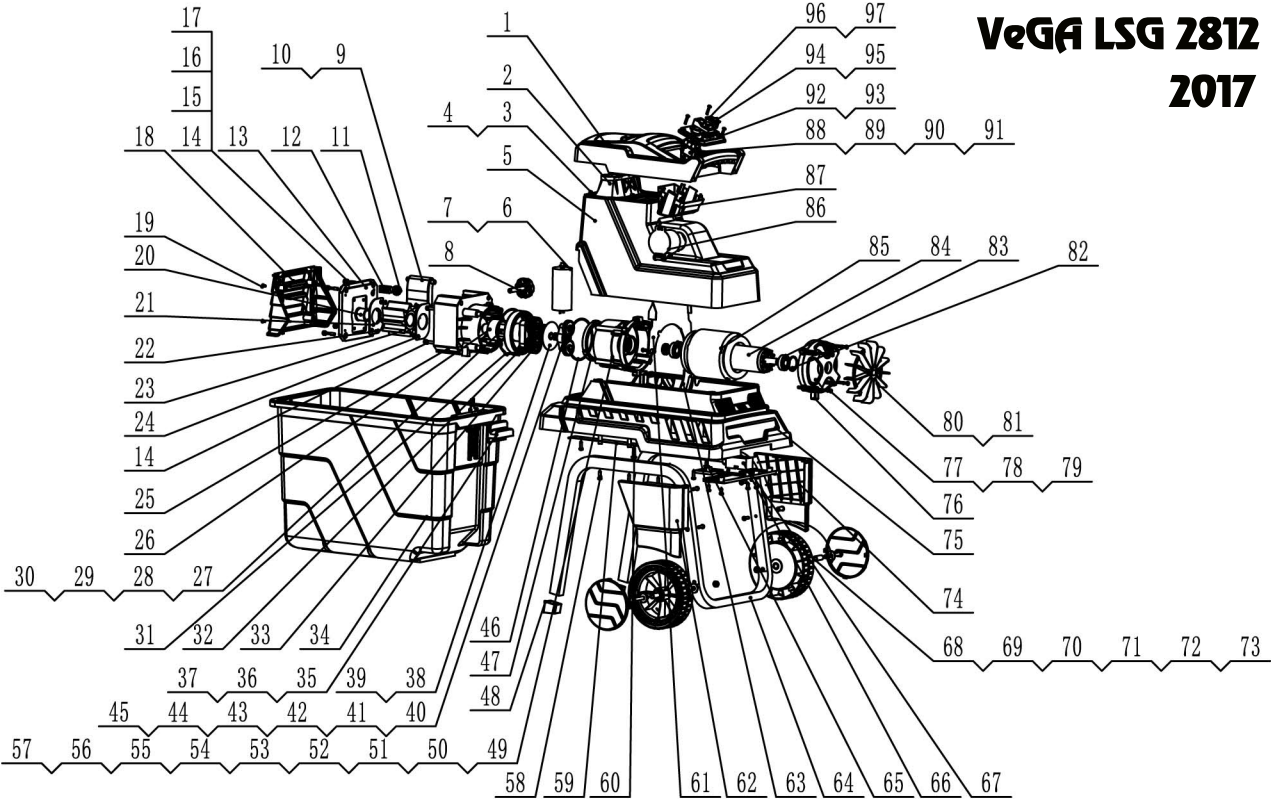

VeGA LSG 2812 2017

1	40025530	Feeding barre	1
2	40004201	Feeding inlet	1
3	10000414	#REF!	15
4	10001437	Washer	16
5	40029538	Shell	1
6	10009533	Capacitor	1
7	10001586	Lock washer	1
8	40019802	Knob	1
9	40019869	Rwtainer block	1
10	10000547	o ring	2
11	10014466	Self-locked nut	1
12	40008340	Clip for fixing	1
13	40015732	End plate	1
14	10011199	Screw	4
15	10001215	Washer	8
16	10011205	Washer	4
17	10001402	Screw	4
18	40029539	Plastic end cover	1
19	10005289	Screw	4
20	10004619	Bushing	1
21	10004617	Gasket (二)	1
22	10000362	Screw	4
23	10004632	Blade	1
24	10004606	Gasket (一)	1
25	40019818	Blade frame	1
26	10004618	Bushing	1
27	10004607	Blade shaft	1
28	10004620	Bushing	1
29	10000360	Flat key	1
30	10004615	2nd pin shaft	3
31	10000126	Washer	1
32	10004614	2nd inner gear	1
33	10004613	2nd planetary gear	3
34	40025539	Grass box	1
35	40020734	Cover	1
36	40020744	Safety cover	1
37	10019039	Key	1
38	10000366	screw	1
39	40011505	Diaphragm plate	1
40	10003427	Lubricating oil	1
41	10004610	1st planetary gear	1
42	10004609	1st planetary gear	2
43	10004612	1st pin shaft	2
44	10004604	Bearing shaft	1
45	10000446	Snap ring	2
46	10004621	Bushing	1
47	10000295	Roundwire snap rings for hole	1
48	10004611	1st inner gear	1
49	40025536	Foot	2