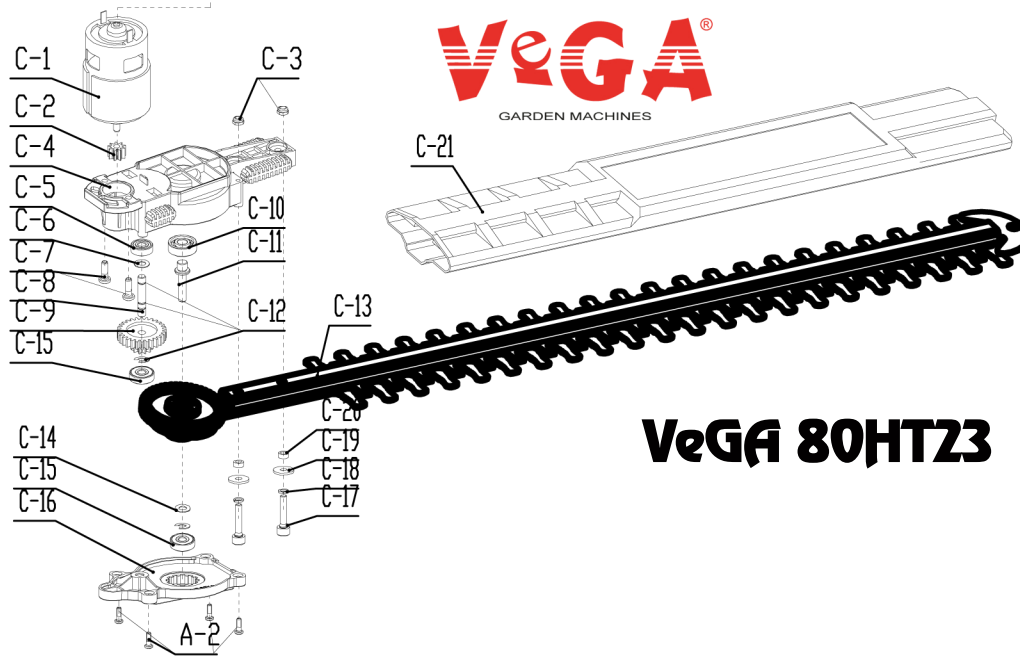

-A

-D

-B

-C

veGA®
GARDEN MACHINES

VeGA 80HTZ3

2019

No.	ID Zboží	Název
A	Part A	
A-01	HT103100010	Left Handle Assy
A-02	B3058B00000	Screw
A-03	CS103800013	Auto Switch
A-04	CS103C00000	Spring
A-05	CS103D00000	Spring
A-06	CS103700013	Switch Plate
A-07	HT103300010	Block
A-08	HT103200010	Right Handle Assy
A-09	HT103800000	Spring

No.	ID Zboží	Název
B	Part B	
B-01	HT203470000	PCB Assy
B-02	HT203440000	Micro Switch
B-03	B3035B00000	Screw
B-04	HT103500000	Start Board
B-05	ST101A00010	Indication Panel
B-06	CS103B00000	Lampshad
B-07	E202D000000	Battery insertion Assy
B-08	HT203460000	Electrical Inductance
B-09	HT103600000	Wire

No.	ID Zboží	Název
C	Part C	
C-01	HT204B00000	Motor
C-02	HT101600000	Motor Gear
C-03	B2029W00000	Nut
C-04	HT101100010	Central Bracket
C-05	B0025W00000	bearing
C-06	B5027B00000	Washer
C-07	B3067B00000	Washer Assy
C-08	HT101300000	Reduction Gear shaft
C-09	HT101700000	Duplicate Gear
C-10	B0026W00000	608-2Z Bearing
C-11	HT101400000	Drive Shaft
C-12	B9011B00000	circlip for shaft
C-13	HT102100000	23" Blade Assy
C-13-1	HT102300000	Big Gear Wheel
C-14	B5050W00000	Washer
C-15	B0027W00000	626-2Z Bearing
C-16	HT101200010	Central Bracket Cover plate
C-17	B3008B00000	Screw
C-18	B6003B00000	Spring Washer
C-19	HT101900000	Blade Washer
C-20	HT101800000	Blade Gasket
C-21	HT102200010	23" Blade Guard

No.	ID Zboží	Název
D	Part D	
D-01	HT104100010	Left Casing
D-01-1	HT104300055	Left Decoration cover
D-01-2	B3057B00000	Screw
D-02	HT104500063	shield
D-03	B2030W00000	Nut
D-04	B3068B00000	Screw
D-05	CS103H00000	Spring
D-06	CS103G00000	Spring
D-07	CS103F00013	Buckle
D-08	HT104200010	Right Casing
D-08-1	HT104400055	Right Decoration Cover
D-09	HT104700010	sub-controller Support Frame
D-10	HT104800013	sub-controller Rockshaft
D-11	B5025W00000	Washer
D-12	HT104900010	Sub-controller left cover
D-13	HT104A00010	Sub-controller Right Cover
D-14	B3069B00000	Washer Assy