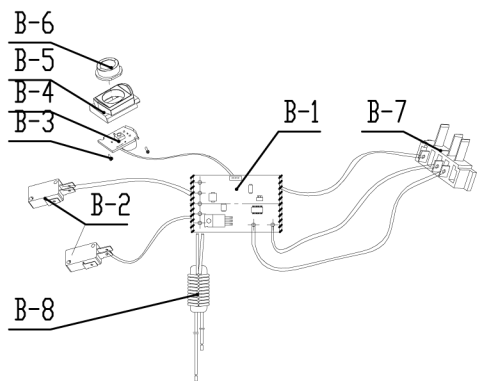

-A

-D

-B

-C

veGA®
GARDEN MACHINES

VeGA 80HTZ3

2019

No.	ID Zboží	Název
A	Part A	
A-01	HT103100010	Left Handle Assy
A-02	B3058B00000	Screw
A-03	CS103800013	Auto Switch
A-04	CS103C00000	Spring
A-05	CS103D00000	Spring
A-06	CS103700013	Switch Plate
A-07	HT103300010	Block
A-08	HT103200010	Right Handle Assy
A-09	HT103800000	Spring

No.	ID Zboží	Název
B	Part B	
B-01	HT203470000	PCB Assy
B-02	HT203440000	Micro Switch
B-03	B3035B00000	Screw
B-04	HT103500000	Start Board
B-05	ST101A00010	Indication Panel
B-06	CS103B00000	Lampshad
B-07	E202D000000	Battery insertion Assy
B-08	HT203460000	Electrical Inductance
B-09	HT103600000	Wire

No.	ID Zboží	Název
C	Part C	
C-01	HT204B00000	Motor
C-02	HT101600000	Motor Gear
C-03	B2029W00000	Nut
C-04	HT101100010	Central Bracket
C-05	B0025W00000	bearing
C-06	B5027B00000	Washer
C-07	B3067B00000	Washer Assy
C-08	HT101300000	Reduction Gear shaft
C-09	HT101700000	Duplicate Gear
C-10	B0026W00000	608-2Z Bearing
C-11	HT101400000	Drive Shaft
C-12	B9011B00000	circlip for shaft
C-13	HT102100000	23" Blade Assy
C-13-1	HT102300000	Big Gear Wheel
C-14	B5050W00000	Washer
C-15	B0027W00000	626-2Z Bearing
C-16	HT101200010	Central Bracket Cover plate
C-17	B3008B00000	Screw
C-18	B6003B00000	Spring Washer
C-19	HT101900000	Blade Washer
C-20	HT101800000	Blade Gasket
C-21	HT102200010	23" Blade Guard

No.	ID Zboží	Název
D	Part D	
D-01	HT104100010	Left Casing
D-01-1	HT104300055	Left Decoration cover
D-01-2	B3057B00000	Screw
D-02	HT104500063	shield
D-03	B2030W00000	Nut
D-04	B3068B00000	Screw
D-05	CS103H00000	Spring
D-06	CS103G00000	Spring
D-07	CS103F00013	Buckle
D-08	HT104200010	Right Casing
D-08-1	HT104400055	Right Decoration Cover
D-09	HT104700010	sub-controller Support Frame
D-10	HT104800013	sub-controller Rockshaft
D-11	B5025W00000	Washer
D-12	HT104900010	Sub-controller left cover
D-13	HT104A00010	Sub-controller Right Cover
D-14	B3069B00000	Washer Assy