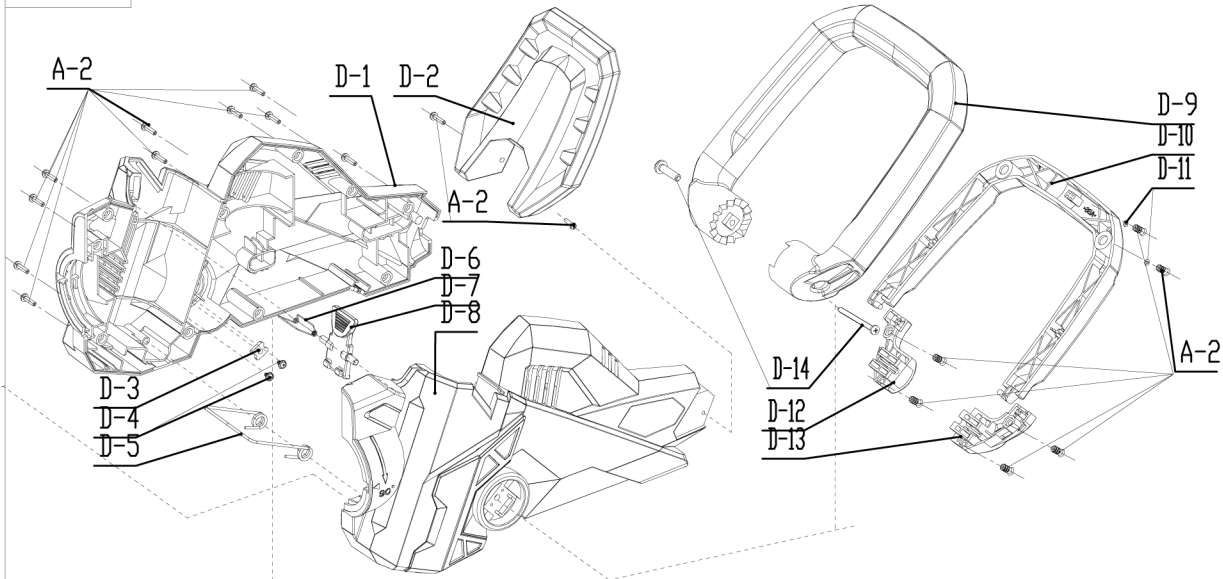

-A

-D

-B

-C

veGA®
GARDEN MACHINES

VeGA 80HTZ3

2019

No.	ID Zboží	Název
A	Part A	
A-01	HT103100010	Left Handle Assy
A-02	B3058B00000	Screw
A-03	CS103800013	Auto Switch
A-04	CS103C00000	Spring
A-05	CS103D00000	Spring
A-06	CS103700013	Switch Plate
A-07	HT103300010	Block
A-08	HT103200010	Right Handle Assy
A-09	HT103800000	Spring

No.	ID Zboží	Název
B	Part B	
B-01	HT203470000	PCB Assy
B-02	HT203440000	Micro Switch
B-03	B3035B00000	Screw
B-04	HT103500000	Start Board
B-05	ST101A00010	Indication Panel
B-06	CS103B00000	Lampshad
B-07	E202D000000	Battery insertion Assy
B-08	HT203460000	Electrical Inductance
B-09	HT103600000	Wire

No.	ID Zboží	Název
C	Part C	
C-01	HT204B00000	Motor
C-02	HT101600000	Motor Gear
C-03	B2029W00000	Nut
C-04	HT101100010	Central Bracket
C-05	B0025W00000	bearing
C-06	B5027B00000	Washer
C-07	B3067B00000	Washer Assy
C-08	HT101300000	Reduction Gear shaft
C-09	HT101700000	Duplicate Gear
C-10	B0026W00000	608-2Z Bearing
C-11	HT101400000	Drive Shaft
C-12	B9011B00000	circlip for shaft
C-13	HT102100000	23" Blade Assy
C-13-1	HT102300000	Big Gear Wheel
C-14	B5050W00000	Washer
C-15	B0027W00000	626-2Z Bearing
C-16	HT101200010	Central Bracket Cover plate
C-17	B3008B00000	Screw
C-18	B6003B00000	Spring Washer
C-19	HT101900000	Blade Washer
C-20	HT101800000	Blade Gasket
C-21	HT102200010	23" Blade Guard

No.	ID Zboží	Název
D	Part D	
D-01	HT104100010	Left Casing
D-01-1	HT104300055	Left Decoration cover
D-01-2	B3057B00000	Screw
D-02	HT104500063	shield
D-03	B2030W00000	Nut
D-04	B3068B00000	Screw
D-05	CS103H00000	Spring
D-06	CS103G00000	Spring
D-07	CS103F00013	Buckle
D-08	HT104200010	Right Casing
D-08-1	HT104400055	Right Decoration Cover
D-09	HT104700010	sub-controller Support Frame
D-10	HT104800013	sub-controller Rockshaft
D-11	B5025W00000	Washer
D-12	HT104900010	Sub-controller left cover
D-13	HT104A00010	Sub-controller Right Cover
D-14	B3069B00000	Washer Assy