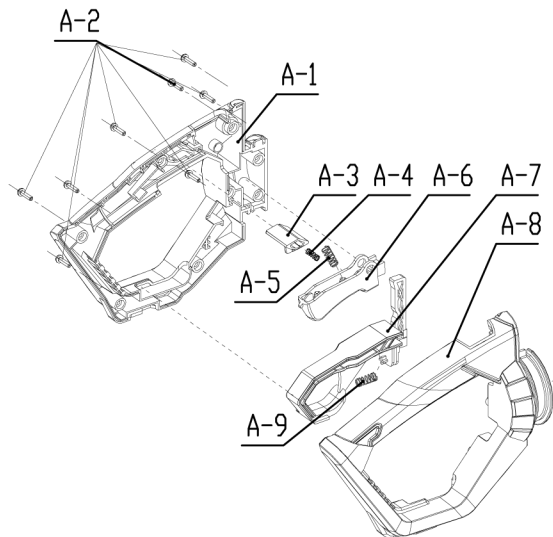

-A

-D

-B

-C

veGA®
GARDEN MACHINES

VeGA 80HTZ3

2019

No.	ID Zboží	Název
A	Part A	
A-01	HT103100010	Left Handle Assy
A-02	B3058B00000	Screw
A-03	CS103800013	Auto Switch
A-04	CS103C00000	Spring
A-05	CS103D00000	Spring
A-06	CS103700013	Switch Plate
A-07	HT103300010	Block
A-08	HT103200010	Right Handle Assy
A-09	HT103800000	Spring

No.	ID Zboží	Název
B	Part B	
B-01	HT203470000	PCB Assy
B-02	HT203440000	Micro Switch
B-03	B3035B00000	Screw
B-04	HT103500000	Start Board
B-05	ST101A00010	Indication Panel
B-06	CS103B00000	Lampshad
B-07	E202D000000	Battery insertion Assy
B-08	HT203460000	Electrical Inductance
B-09	HT103600000	Wire

No.	ID Zboží	Název
C	Part C	
C-01	HT204B00000	Motor
C-02	HT101600000	Motor Gear
C-03	B2029W00000	Nut
C-04	HT101100010	Central Bracket
C-05	B0025W00000	bearing
C-06	B5027B00000	Washer
C-07	B3067B00000	Washer Assy
C-08	HT101300000	Reduction Gear shaft
C-09	HT101700000	Duplicate Gear
C-10	B0026W00000	608-2Z Bearing
C-11	HT101400000	Drive Shaft
C-12	B9011B00000	circlip for shaft
C-13	HT102100000	23" Blade Assy
C-13-1	HT102300000	Big Gear Wheel
C-14	B5050W00000	Washer
C-15	B0027W00000	626-2Z Bearing
C-16	HT101200010	Central Bracket Cover plate
C-17	B3008B00000	Screw
C-18	B6003B00000	Spring Washer
C-19	HT101900000	Blade Washer
C-20	HT101800000	Blade Gasket
C-21	HT102200010	23" Blade Guard

No.	ID Zboží	Název
D	Part D	
D-01	HT104100010	Left Casing
D-01-1	HT104300055	Left Decoration cover
D-01-2	B3057B00000	Screw
D-02	HT104500063	shield
D-03	B2030W00000	Nut
D-04	B3068B00000	Screw
D-05	CS103H00000	Spring
D-06	CS103G00000	Spring
D-07	CS103F00013	Buckle
D-08	HT104200010	Right Casing
D-08-1	HT104400055	Right Decoration Cover
D-09	HT104700010	sub-controller Support Frame
D-10	HT104800013	sub-controller Rockshaft
D-11	B5025W00000	Washer
D-12	HT104900010	Sub-controller left cover
D-13	HT104A00010	Sub-controller Right Cover
D-14	B3069B00000	Washer Assy