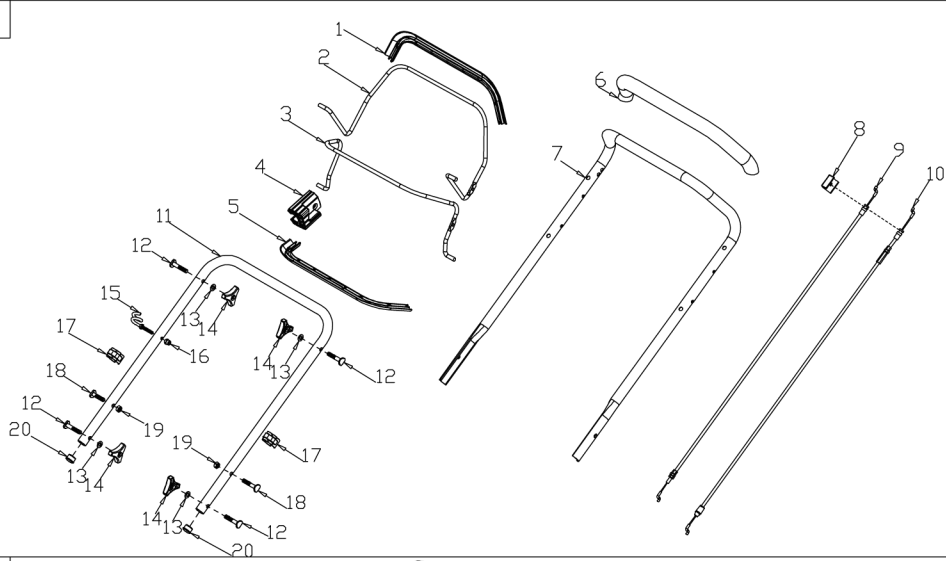

A

B

C

D

E

VeGA®
GARDEN MACHINES

F

MODEL	G56SHL-T

NO.21001010