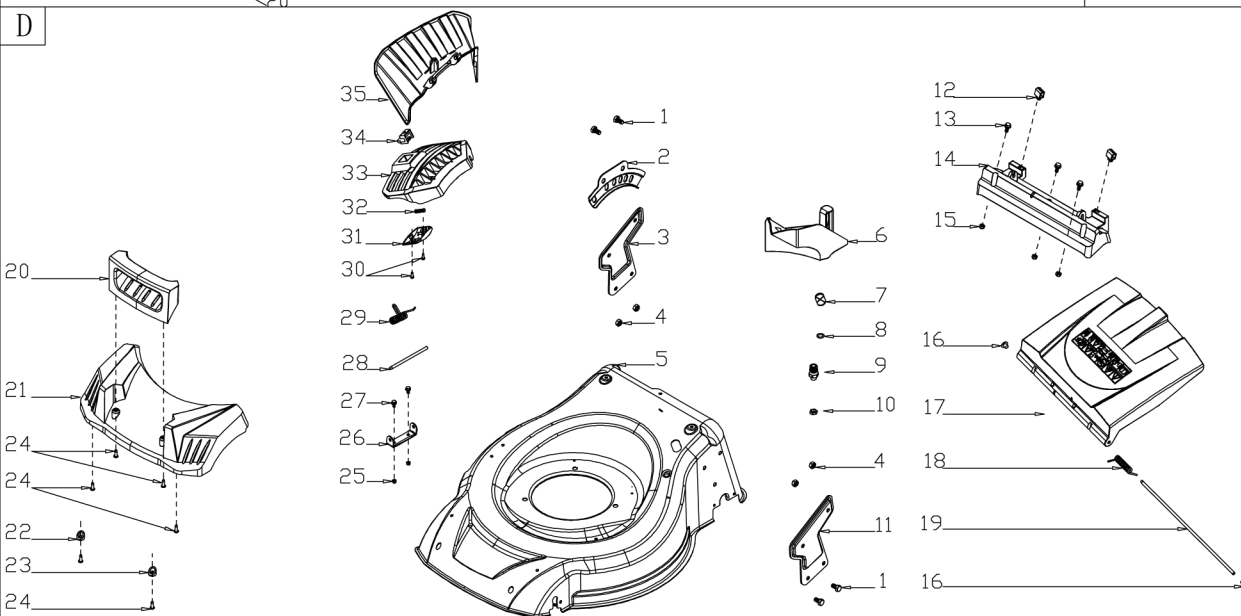

A

B

C

D

E

VeGA®
GARDEN MACHINES

F

MODEL	G56SHL-T

NO.21001010