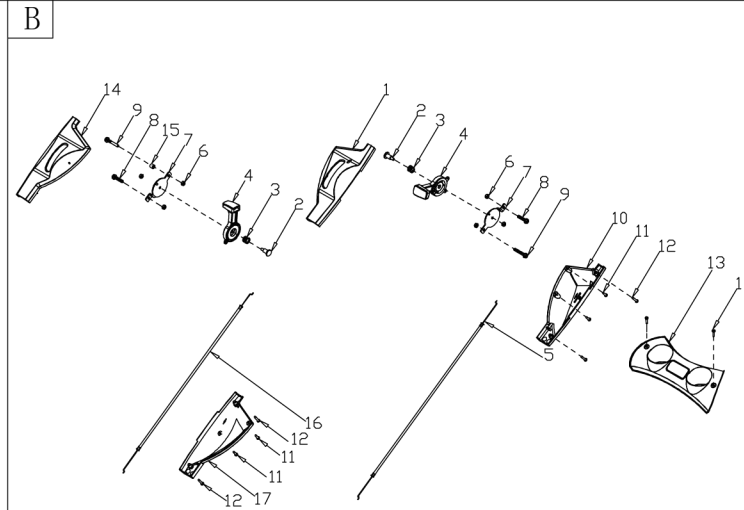

A

B

C

D

E

VeGA®
GARDEN MACHINES

F

MODEL	G56SHL-T

NO.21001010