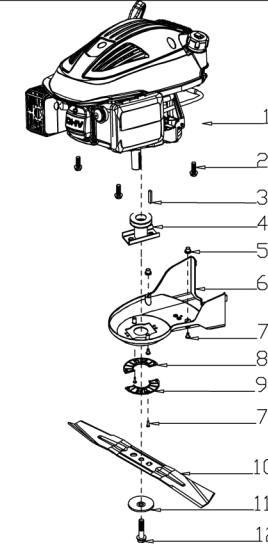

A

B

C

D

E

VeGA®
GARDEN MACHINES

F

MODEL	G56SHL-T

NO.21001010