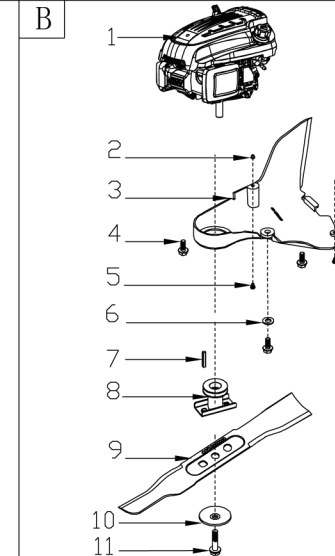

veGA®
GARDEN MACHINES

v-garden

MODEL G42SL-B1

NO.2001004

No.	ID zboží	Název
A	Part A	
A-1	G2320000000	Foam Pipe
A-2	G3376000001	Clutch Lever
A-3	G3353N00004	Brake Lever
A-4	G3XW0000000	Limiting Stopper
A-5	G333F000004	Upper Handle
A-6	B1088W08050	Bolt
A-7	B5019W00000	Flat Washer
A-8	G33C1100011	Knob
A-9	G23K0000000	Rope Guide
A-10	G33J0000000	Handle Plug
A-11	G23B0000004	Lower handle
A-12	G33H2000000	Cable Support
A-13	B1010W08025	Bolt
A-14	B1036W08015	Bolt
A-15	B2009W00000	Nut
A-16	B2011B00000	Nut
A-17	G339X300000	Cable Fixing Clamp
A-18	G639XXN0000	Brake Cable
A-19	G339XY90000	Clutch cabel
A-20	B1066B06032	Bolt

No.	ID zboží	Název
B	Part B	
B-1	Y91DY000000	Engine
B-2	G22K0000000	Screw Cap
B-3	G2230000000	Belt Cover
B-4	B1077W08025	Bolt
B-5	B3022W00000	Screw
B-6	B5029W00000	Flat Washer
B-7	BE001W00000	Flat Key
B-8	G34AWY00000	Blade adapter
B-9	G2510000000	17" Blade
B-10	G3520000000	Blade Washer
B-11	B1001B00032	Blade Bolt
B-12	B3034B00000	Screw
B-13	Y7A10000013	Engine Cover
B-14	Y28E0000000	Filtering Net Duct of Fuel
B-15	Y28K0000000	Oil Pipe Circlip I

No.	ID zboží	Název
D	Part D	
D-1	G2440000013	Height Adjustment Handle
D-2	G2490000100	Rear Wheel Shaft Assy
D-3	G24AA000000	Inner wheel cover
D-4	B6009B00000	Spring Washer
D-5	BB004W00000	Split Pin
D-6	G24G0000000	7" Wheel
D-7	B2017W00000	Nut
D-8	G24R200000A	7" Wheel Cover
D-9	G24AP201800	Gearbox
D-10	G24AJ000002	Spring
D-11	G34AN000000	Pin
D-12	G24DV000000	Shaft Sleeve
D-13	B1053W05016	Bolt
D-14	B9006B00000	Lock Ring
D-15	G34AG000000	Left Gear
D-16	BA00EB00000	Belt
D-17	G24D1V00000	Shaft Sleeve
D-18	G34AH000000	Right Gear
D-19	G245X000000	Front Wheel Shaft
D-20	G24BG000000	Shaft Sleeve
D-21	G24E0000000	6 inch wheel
D-22	G24P000000A	6" Outer Wheel Cover
D-23	B1058W06012	Bolt
D-24	B2008W00000	Nut
D-25	B5029W00000	Flat Washer
D-26	G2410000000	Height Adjustment Rod