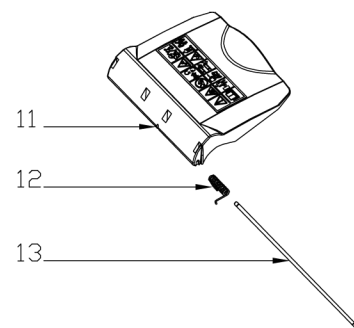

veGA®
GARDEN MACHINES

v-garden

MODEL G42SL-B1

NO.2001004

No.	ID zboží	Název
A	Part A	
A-1	G2320000000	Foam Pipe
A-2	G3376000001	Clutch Lever
A-3	G3353N00004	Brake Lever
A-4	G3XW0000000	Limiting Stopper
A-5	G333F000004	Upper Handle
A-6	B1088W08050	Bolt
A-7	B5019W00000	Flat Washer
A-8	G33C1100011	Knob
A-9	G23K0000000	Rope Guide
A-10	G33J0000000	Handle Plug
A-11	G23B0000004	Lower handle
A-12	G33H2000000	Cable Support
A-13	B1010W08025	Bolt
A-14	B1036W08015	Bolt
A-15	B2009W00000	Nut
A-16	B2011B00000	Nut
A-17	G339X300000	Cable Fixing Clamp
A-18	G639XXN0000	Brake Cable
A-19	G339XY90000	Clutch cabel
A-20	B1066B06032	Bolt

No.	ID zboží	Název
B	Part B	
B-1	Y91DY000000	Engine
B-2	G22K0000000	Screw Cap
B-3	G2230000000	Belt Cover
B-4	B1077W08025	Bolt
B-5	B3022W00000	Screw
B-6	B5029W00000	Flat Washer
B-7	BE001W00000	Flat Key
B-8	G34AWY00000	Blade adapter
B-9	G2510000000	17" Blade
B-10	G3520000000	Blade Washer
B-11	B1001B00032	Blade Bolt
B-12	B3034B00000	Screw
B-13	Y7A10000013	Engine Cover
B-14	Y28E0000000	Filtering Net Duct of Fuel
B-15	Y28K0000000	Oil Pipe Circlip I

No.	ID zboží	Název
D	Part D	
D-1	G2440000013	Height Adjustment Handle
D-2	G2490000100	Rear Wheel Shaft Assy
D-3	G24AA000000	Inner wheel cover
D-4	B6009B00000	Spring Washer
D-5	BB004W00000	Split Pin
D-6	G24G0000000	7" Wheel
D-7	B2017W00000	Nut
D-8	G24R200000A	7" Wheel Cover
D-9	G24AP201800	Gearbox
D-10	G24AJ000002	Spring
D-11	G34AN000000	Pin
D-12	G24DV000000	Shaft Sleeve
D-13	B1053W05016	Bolt
D-14	B9006B00000	Lock Ring
D-15	G34AG000000	Left Gear
D-16	BA00EB00000	Belt
D-17	G24D1V00000	Shaft Sleeve
D-18	G34AH000000	Right Gear
D-19	G245X000000	Front Wheel Shaft
D-20	G24BG000000	Shaft Sleeve
D-21	G24E0000000	6 inch wheel
D-22	G24P000000A	6" Outer Wheel Cover
D-23	B1058W06012	Bolt
D-24	B2008W00000	Nut
D-25	B5029W00000	Flat Washer
D-26	G2410000000	Height Adjustment Rod