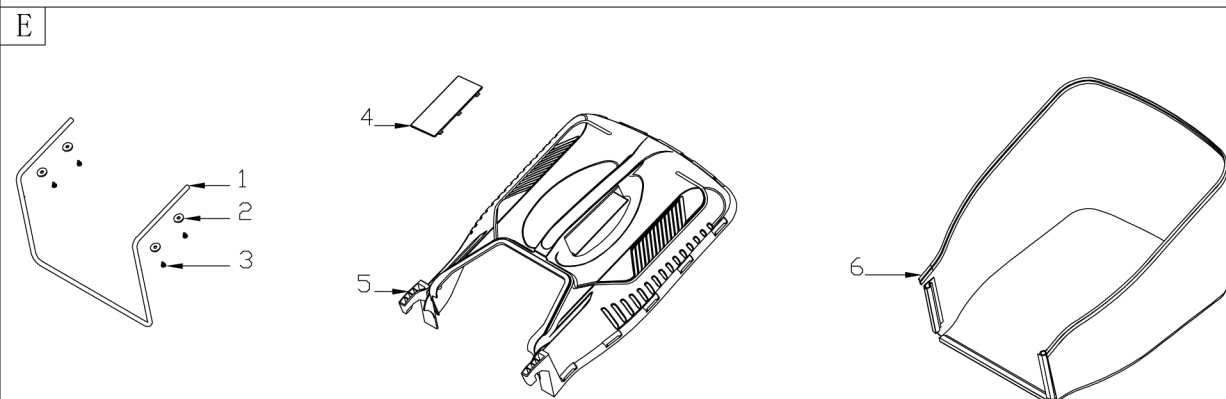

veGA®
GARDEN MACHINES

v-garden

MODEL G42SL-B1

NO.2001004

No.	ID zboží	Název
A	Part A	
A-1	G2320000000	Foam Pipe
A-2	G3376000001	Clutch Lever
A-3	G3353N00004	Brake Lever
A-4	G3XW0000000	Limiting Stopper
A-5	G333F000004	Upper Handle
A-6	B1088W08050	Bolt
A-7	B5019W00000	Flat Washer
A-8	G33C1100011	Knob
A-9	G23K0000000	Rope Guide
A-10	G33J0000000	Handle Plug
A-11	G23B0000004	Lower handle
A-12	G33H2000000	Cable Support
A-13	B1010W08025	Bolt
A-14	B1036W08015	Bolt
A-15	B2009W00000	Nut
A-16	B2011B00000	Nut
A-17	G339X300000	Cable Fixing Clamp
A-18	G639XXN0000	Brake Cable
A-19	G339XY90000	Clutch cabel
A-20	B1066B06032	Bolt

No.	ID zboží	Název
D	Part D	
D-1	G2440000013	Height Adjustment Handle
D-2	G2490000100	Rear Wheel Shaft Assy
D-3	G24AA000000	Inner wheel cover
D-4	B6009B00000	Spring Washer
D-5	BB004W00000	Split Pin
D-6	G24G0000000	7" Wheel
D-7	B2017W00000	Nut
D-8	G24R200000A	7" Wheel Cover
D-9	G24AP201800	Gearbox
D-10	G24AJ000002	Spring
D-11	G34AN000000	Pin
D-12	G24DV000000	Shaft Sleeve
D-13	B1053W05016	Bolt
D-14	B9006B00000	Lock Ring
D-15	G34AG000000	Left Gear
D-16	BA00EB00000	Belt
D-17	G24D1V00000	Shaft Sleeve
D-18	G34AH000000	Right Gear
D-19	G245X000000	Front Wheel Shaft
D-20	G24BG000000	Shaft Sleeve
D-21	G24E0000000	6 inch wheel
D-22	G24P000000A	6" Outer Wheel Cover
D-23	B1058W06012	Bolt
D-24	B2008W00000	Nut
D-25	B5029W00000	Flat Washer
D-26	G2410000000	Height Adjustment Rod