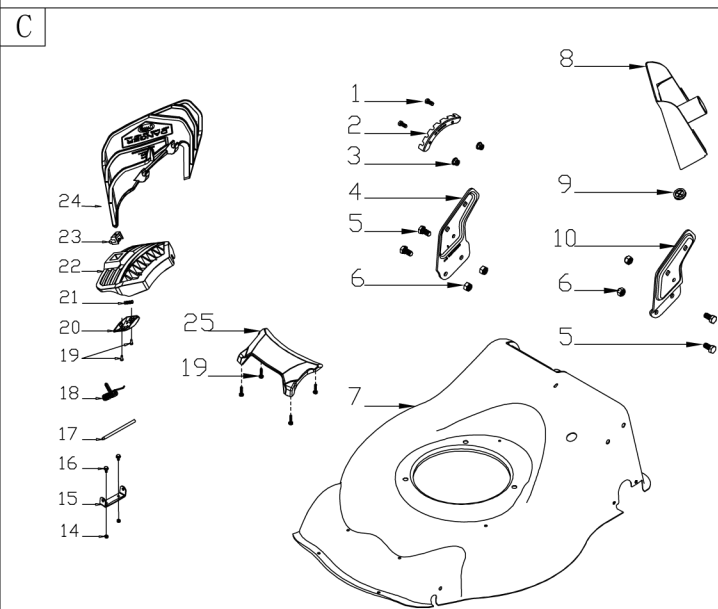

veGA®
GARDEN MACHINES

v-garden

MODEL G42SL-B1

NO.2001004

No.	ID zboží	Název
A	Part A	
A-1	G2320000000	Foam Pipe
A-2	G3376000001	Clutch Lever
A-3	G3353N00004	Brake Lever
A-4	G3XW0000000	Limiting Stopper
A-5	G333F000004	Upper Handle
A-6	B1088W08050	Bolt
A-7	B5019W00000	Flat Washer
A-8	G33C1100011	Knob
A-9	G23K0000000	Rope Guide
A-10	G33J0000000	Handle Plug
A-11	G23B0000004	Lower handle
A-12	G33H2000000	Cable Support
A-13	B1010W08025	Bolt
A-14	B1036W08015	Bolt
A-15	B2009W00000	Nut
A-16	B2011B00000	Nut
A-17	G339X300000	Cable Fixing Clamp
A-18	G639XXN0000	Brake Cable
A-19	G339XY90000	Clutch cabel
A-20	B1066B06032	Bolt

No.	ID zboží	Název
B	Part B	
B-1	Y91DY000000	Engine
B-2	G22K0000000	Screw Cap
B-3	G2230000000	Belt Cover
B-4	B1077W08025	Bolt
B-5	B3022W00000	Screw
B-6	B5029W00000	Flat Washer
B-7	BE001W00000	Flat Key
B-8	G34AWY00000	Blade adapter
B-9	G2510000000	17" Blade
B-10	G3520000000	Blade Washer
B-11	B1001B00032	Blade Bolt
B-12	B3034B00000	Screw
B-13	Y7A10000013	Engine Cover
B-14	Y28E0000000	Filtering Net Duct of Fuel
B-15	Y28K0000000	Oil Pipe Circlip I

No.	ID zboží	Název
D	Part D	
D-1	G2440000013	Height Adjustment Handle
D-2	G2490000100	Rear Wheel Shaft Assy
D-3	G24AA000000	Inner wheel cover
D-4	B6009B00000	Spring Washer
D-5	BB004W00000	Split Pin
D-6	G24G0000000	7" Wheel
D-7	B2017W00000	Nut
D-8	G24R200000A	7" Wheel Cover
D-9	G24AP201800	Gearbox
D-10	G24AJ000002	Spring
D-11	G34AN000000	Pin
D-12	G24DV000000	Shaft Sleeve
D-13	B1053W05016	Bolt
D-14	B9006B00000	Lock Ring
D-15	G34AG000000	Left Gear
D-16	BA00EB00000	Belt
D-17	G24D1V00000	Shaft Sleeve
D-18	G34AH000000	Right Gear
D-19	G245X000000	Front Wheel Shaft
D-20	G24BG000000	Shaft Sleeve
D-21	G24E0000000	6 inch wheel
D-22	G24P000000A	6" Outer Wheel Cover
D-23	B1058W06012	Bolt
D-24	B2008W00000	Nut
D-25	B5029W00000	Flat Washer
D-26	G2410000000	Height Adjustment Rod