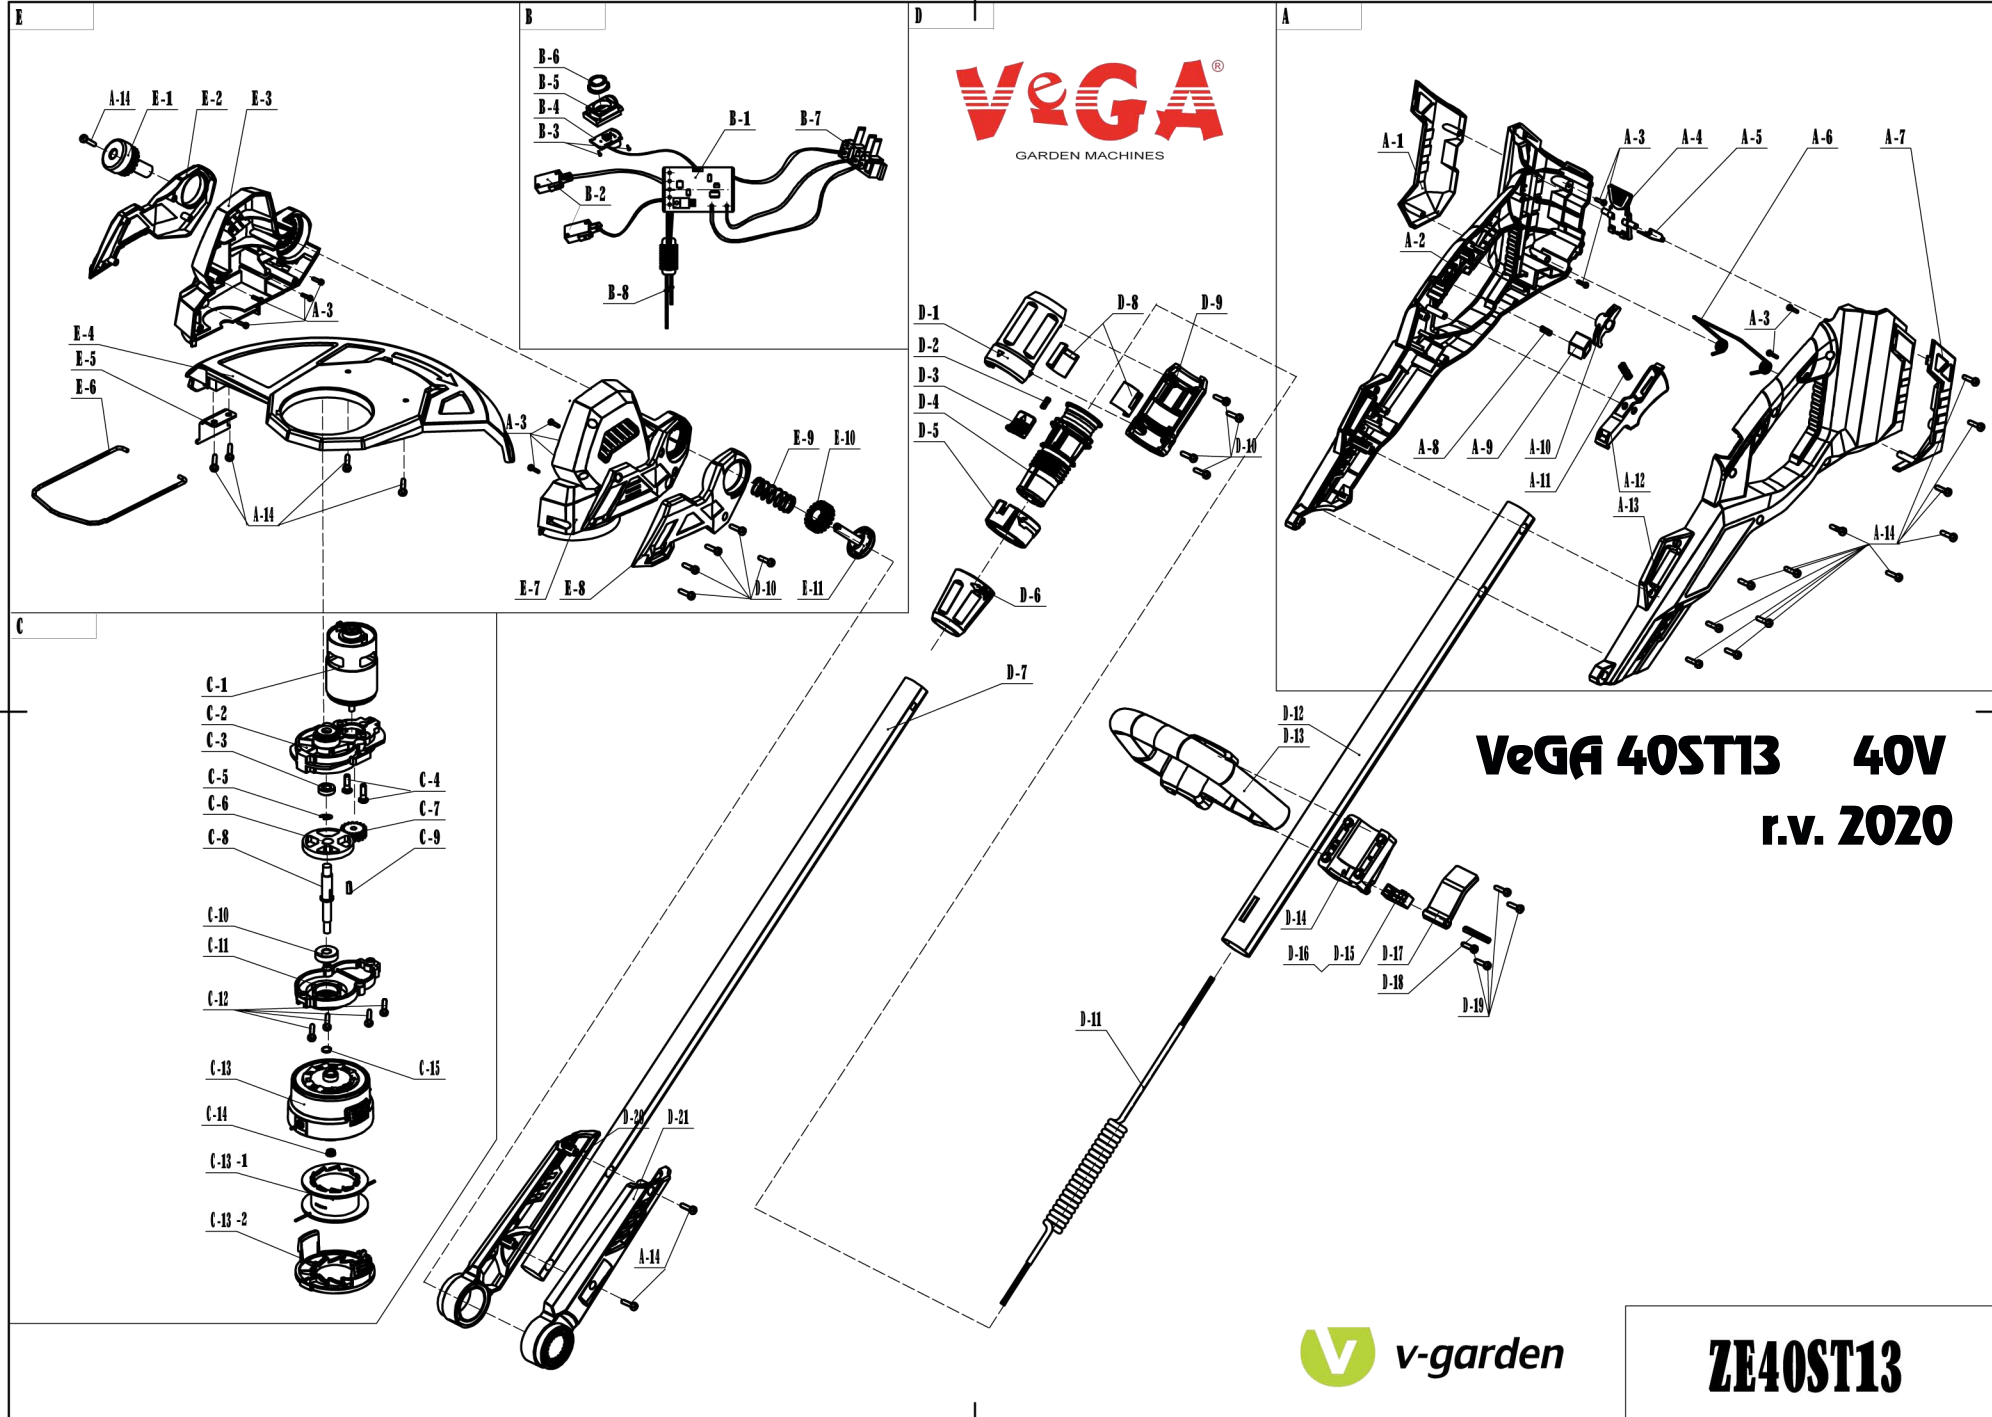

veGA®
GARDEN MACHINES

VeGA 40ST13 40V
r.v. 2020

v-garden

ZE40ST13

No.	ID zboží	Název
A	Part A	
A-01	ST101700055	Handle Decoration-Right
A-02	ST101200010	Handle Assey-Right
A-03	B3057B00000	Screw
A-04	CS103F00013	Battery pack lock
A-05	CS103G00000	Spring
A-06	ST101B00000	Spring
A-07	ST101600055	Handle Decoration-Left
A-08	CS103C00000	Spring
A-09	ST101400013	Self-locking Switch
A-10	ST101500010	Conection
A-11	ST103D00000	Spring
A-12	ST101300013	Switch Plate
A-13	ST101100010	Handle Assey-Left
A-14	B3070B00000	Screw

No.	ID zboží	Název
B	Part B	
B-01	ST103100000	Master control board
B-02	CS103900000	Switch
B-03	B3035B00000	Screw
B-04	ST103500000	Start Board
B-05	ST101A00013	Indicator Plate
B-06	CS103B00000	Lampshade
B-07	E102D000000	Battery Connection Assey
B-08	ST103400000	EMI

No.	ID zboží	Název
C	Part C	
C-01	ST105100000	Motor
C-02	ST105200000	Center Support
C-03	B0028W00000	Bearing
C-04	B3067B00000	Screw
C-05	B9022B00000	Ring
C-06	ST105500000	Gear
C-07	ST105400000	Gear
C-08	ST105600000	Output Axle
C-09	BE009W00000	Pin
C-10	B0026W00000	Bearing
C-11	ST105300000	Cover
C-12	B3056B00000	Screw
C-13	ST106100000	Trimmer Head
C-14	B2007W00000	Nut
C-15	B5051W00000	Plate

No.	ID zboží	Název
D	Part D	
D-01	ST102900010	Upper Cover
D-02	ST102F00000	Spring
D-03	ST102E00013	Push Btton
D-04	ST102B00010	Sleeve
D-05	ST102C00010	Sleeve
D-06	ST102D00010	Locking Cover
D-07	ST102J00000	Aluminium tube
D-08	ST102G00010	Fixed Plate
D-09	ST102A00010	Lower Cover
D-10	B3045B00000	Screw
D-11	ST103300000	Line
D-12	ST102H00000	Aluminium tube
D-13	ST102100010	Handel
D-14	ST102200010	Handel cover
D-15	ST102400013	Lever pressure plate
D-16	ST102600000	Rubber
D-17	ST102300013	Lock Lever
D-18	B8007B00000	Pin
D-19	B3063B00000	Screw
D-20	ST102M00010	Support- Right
D-21	ST102L00010	Support- Left