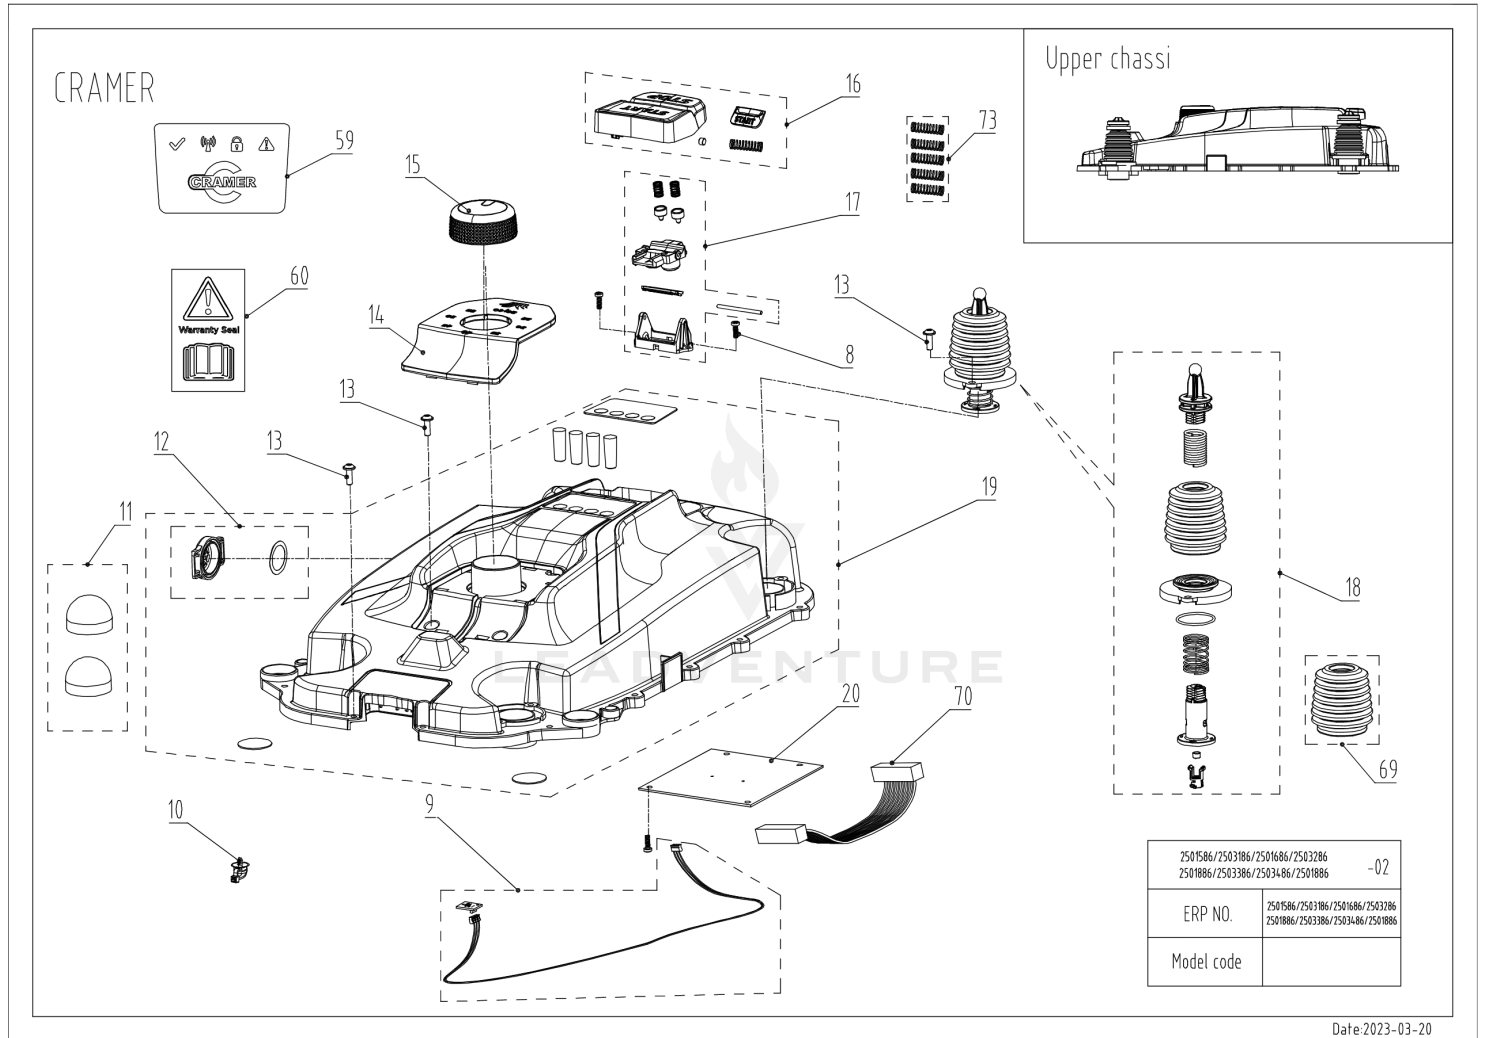

03 Upper Chassi

Rendered by LeadVenture, Inc.

03 Upper Chassi

Ref Number	Part Number	Part Description	Context Notes	Quantity
8	RA32205836	Screw ST4.2*12-F Assembly□10pcs)	SET	1
9	RA362072355	Collision Sensor Board Assembly	SET	1
10	RA341061563	Tie Assembly□10pcs□	SET	1
11	RA342112355	Rubber Cap Assembly	SET	1
12	RA349032355	Air Filter Assembly	SET	1
13	RA322042355	Screw ST5*15 Assembly□10pcs□	SET	1
14	RA341302355	Height Scale Cover Assembly (GW, Cramer from m/2022)	SET	1
15	RA341312355	Height Adjustment Knob Assembly	SET	1
16	R0101762-00	Start/Stop Button Assembly (Cramer from m/2022)	SET	1
17	RA310332355	Inner Start/Stop Button Assembly	SET	1
18	R0100876-00	Suspension Assembly (from m/2021)		1
19	R0101763-00	Chassis Upper Assembly (Cramer from m/2022)	SET	1
20	R0101598-00	Communication Board 3 Assembly	SET	1
59	RA381111586	Overlay (Cramer)	SET	1
60	RA381022355B	Dealer Warranty Seal Sticker Assembly□10pcs)	SET	1
69	R0101354-00	Suspension Bellow		4
70	R0101599-00	Communication Board Cable 1 Assembly	SET	1
73	R0103469-00	Start/Stop Locker Spring	5 pcs