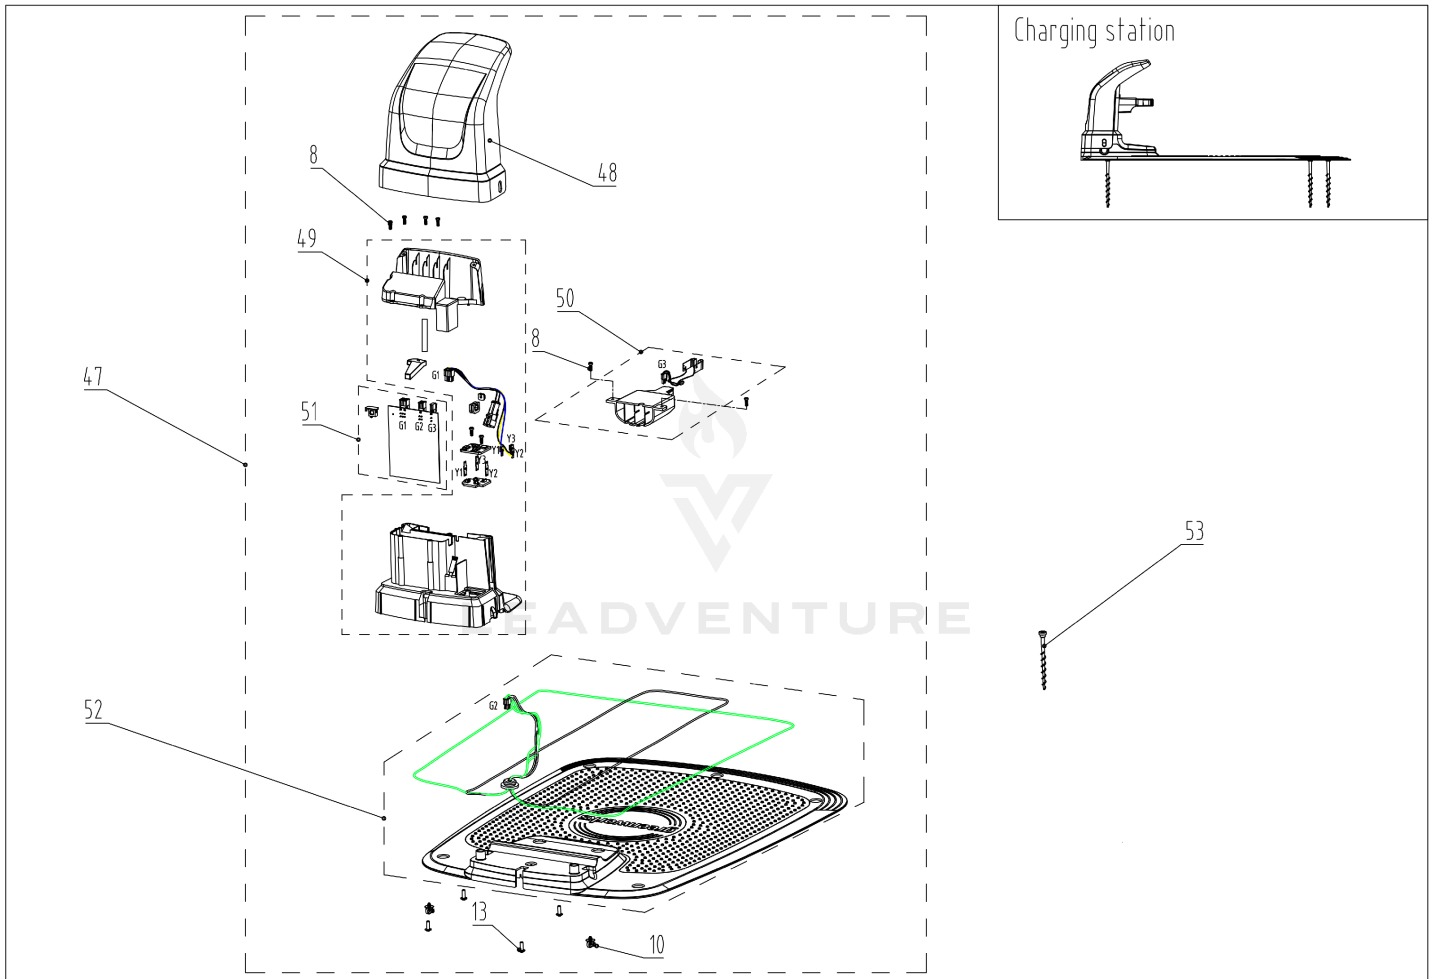

05 Charging Station

Rendered by LeadVenture, Inc.

Date: 2021-07-05

05 Charging Station

Ref Number	Part Number	Part Description	Context Notes	Quantity
8	RA32205836	Screw ST4.2*12-F Assembly□10pcs)	SET	1
10	RA341061563	Tie Assembly□10pcs□	SET	1
13	RA322042355	Screw ST5*15 Assembly□10pcs□	SET	1
47	RA310023444	Charging Station Assembly□Cramer□	SET	1
48	RA341632355	CS Hood Assembly	SET	1
49	RA310632355	CS Tower Assembly	SET	1
49	R0100363-00	CS Tower Assembly	SET	1
50	RA310602355	CS Nozzle Wiring Assembly	SET	1
51	R0100365-00	CS Board 1 Assembly	SET	1
52	R0100364-00	CS Plate Assembly	SET	1
53	RA341231173	Charging Station Screw Assembly	SET	1