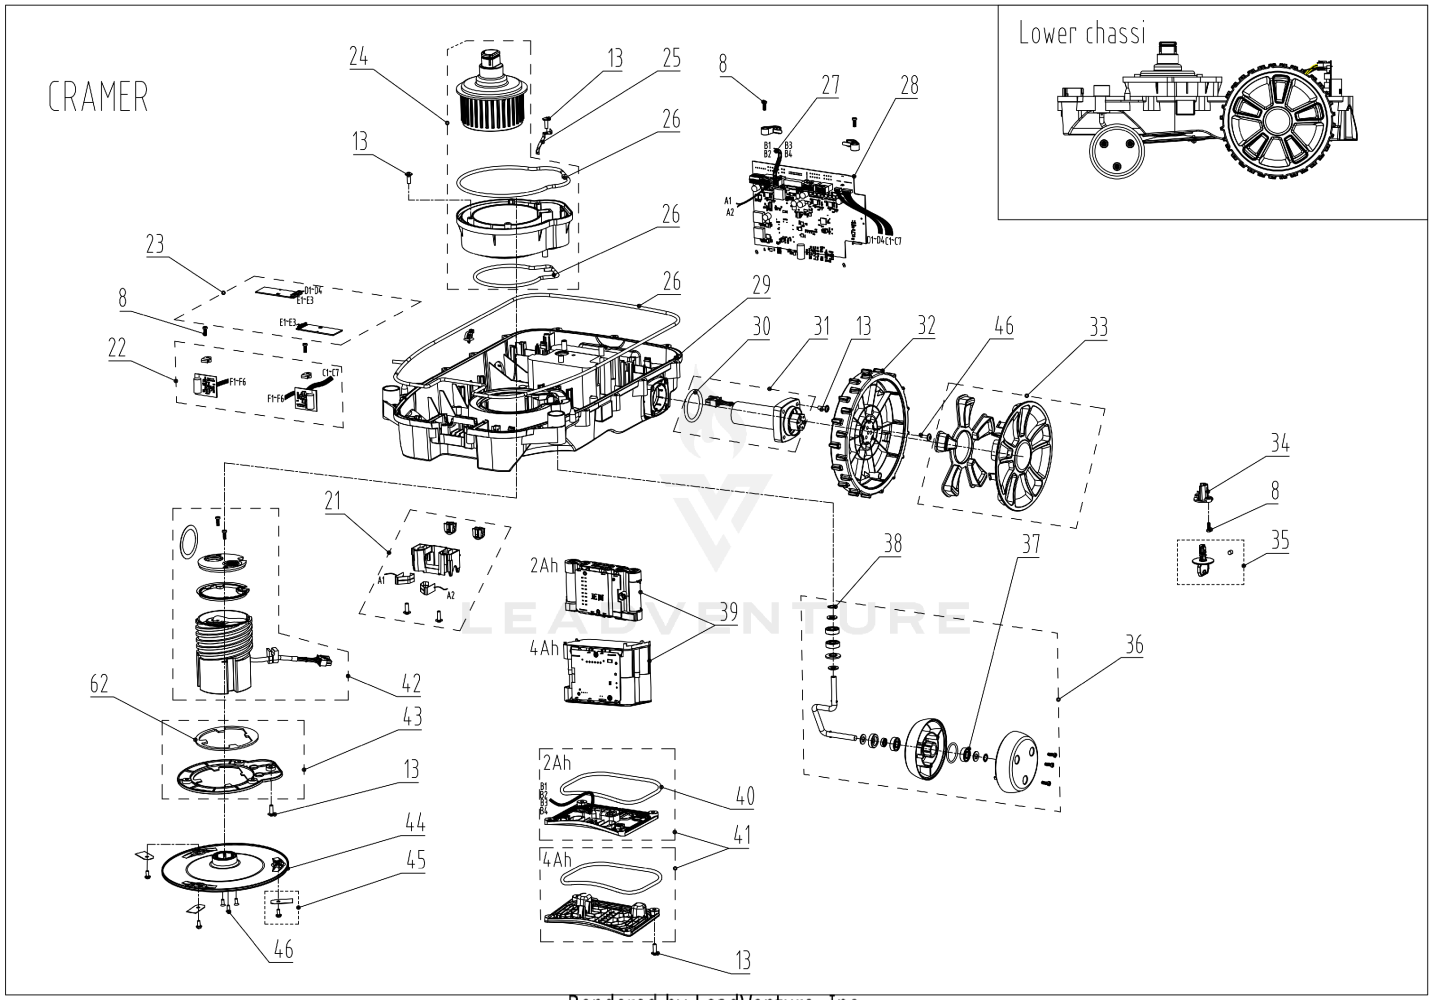

04 Lower Chassi

Rendered by LeadVenture, Inc.

Date: 2021-09-16

04 Lower Chassi

Ref Number	Part Number	Part Description	Context Notes	Quantity
8	RA32205836	Screw ST4.2*12-F Assembly□10pcs)	SET	1
13	RA322042355	Screw ST5*15 Assembly□10pcs□	SET	1
21	RA310152355	Charging Connector Assembly	SET	1
22	RA310212355	Loop Sensor Assembly	SET	1
23	R0100875-00	Lift Sensor Assembly (from m/2021)	SET	1
24	RA341132355	Height Adjustment Nut Assembly	SET	1
25	RA333022355	Height Adjustment Locker Assembly	SET	1
26	RA329052355V	Sealing Strip Assembly	SET	1
27	RA310272355	Battery extension cable Assembly	SET	1
28	R0101067-00	Main Board Assembly (New SW, all m/2021	SET	1
29	RA341012355	Chassis Lower Assembly	SET	1
30	RA329042355	O-ring_1 Assembly	SET	1
31	RA310122355	Wheel Motor Assembly	SET	1
32	RA341042355	Rear Wheel Assembly	SET	1
33	R0101764-00	Rear Wheel Side Assembly (Cramer from m/2021)	SET	1
34	RA341172355	Disabling Device Holder Assembly	SET	1
35	RA310702355	Disabling Device Assembly	SET	1
36	R0101770-00	Front Wheel Assembly	SET	1
37	R0101771-00	Stainless Steel Bearing Assembly□4pcs□	SET	1
38	R0101772-00	Stainless Steel Starlock Washer Assembly□10pcs)	SET	1
39	R0101588-00	Battery Assembly 24V 4AH	SET	1
40	RA329052355	Battery Sealing Strip Assembly	SET	1
41	R0101589-00	Battery Cover Assembly□fit 4A battery□	SET	1
42	RA310182355	Cutting Motor Assembly	SET	1
43	RA341122355	Height Adjustment Felt Cover	SET	1
44	RA341372355	Blade Disc Assembly	SET	1