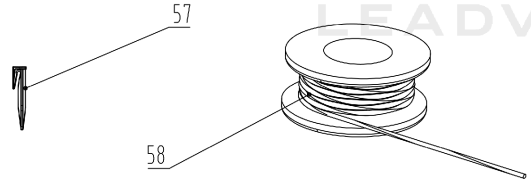

07 Connectors

56

57

58

45

67

Rendered by LeadVenture, Inc.

Date: 2021-09-09