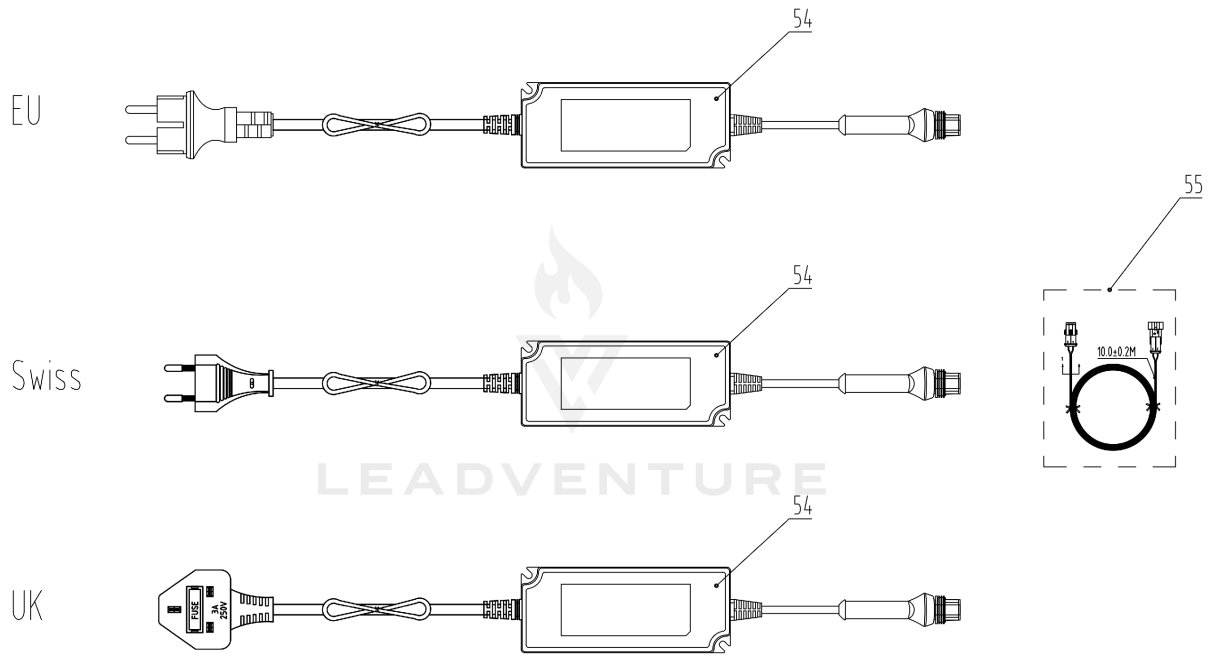

06 Power Supply

Rendered by LeadVenture, Inc.

Date: 2021-09-16

06 Power Supply

Ref Number	Part Number	Part Description	Context Notes	Quantity
54	R0100367-00	Power Supply Unit (EU)	SET	1
54	R0100368-00	Power Supply Unit□Swiss□	SET	1
54	R0100369-00	Power Supply Unit□UK□	SET	1
55	RA364022355	Low Voltage Cable, 10 m	SET	1