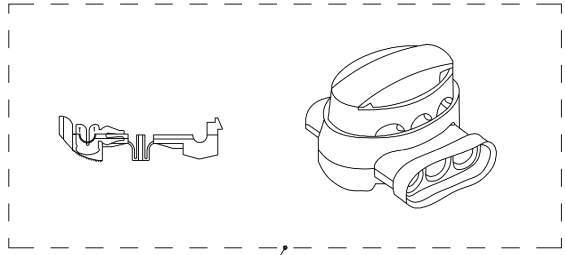

07 Connectors

56