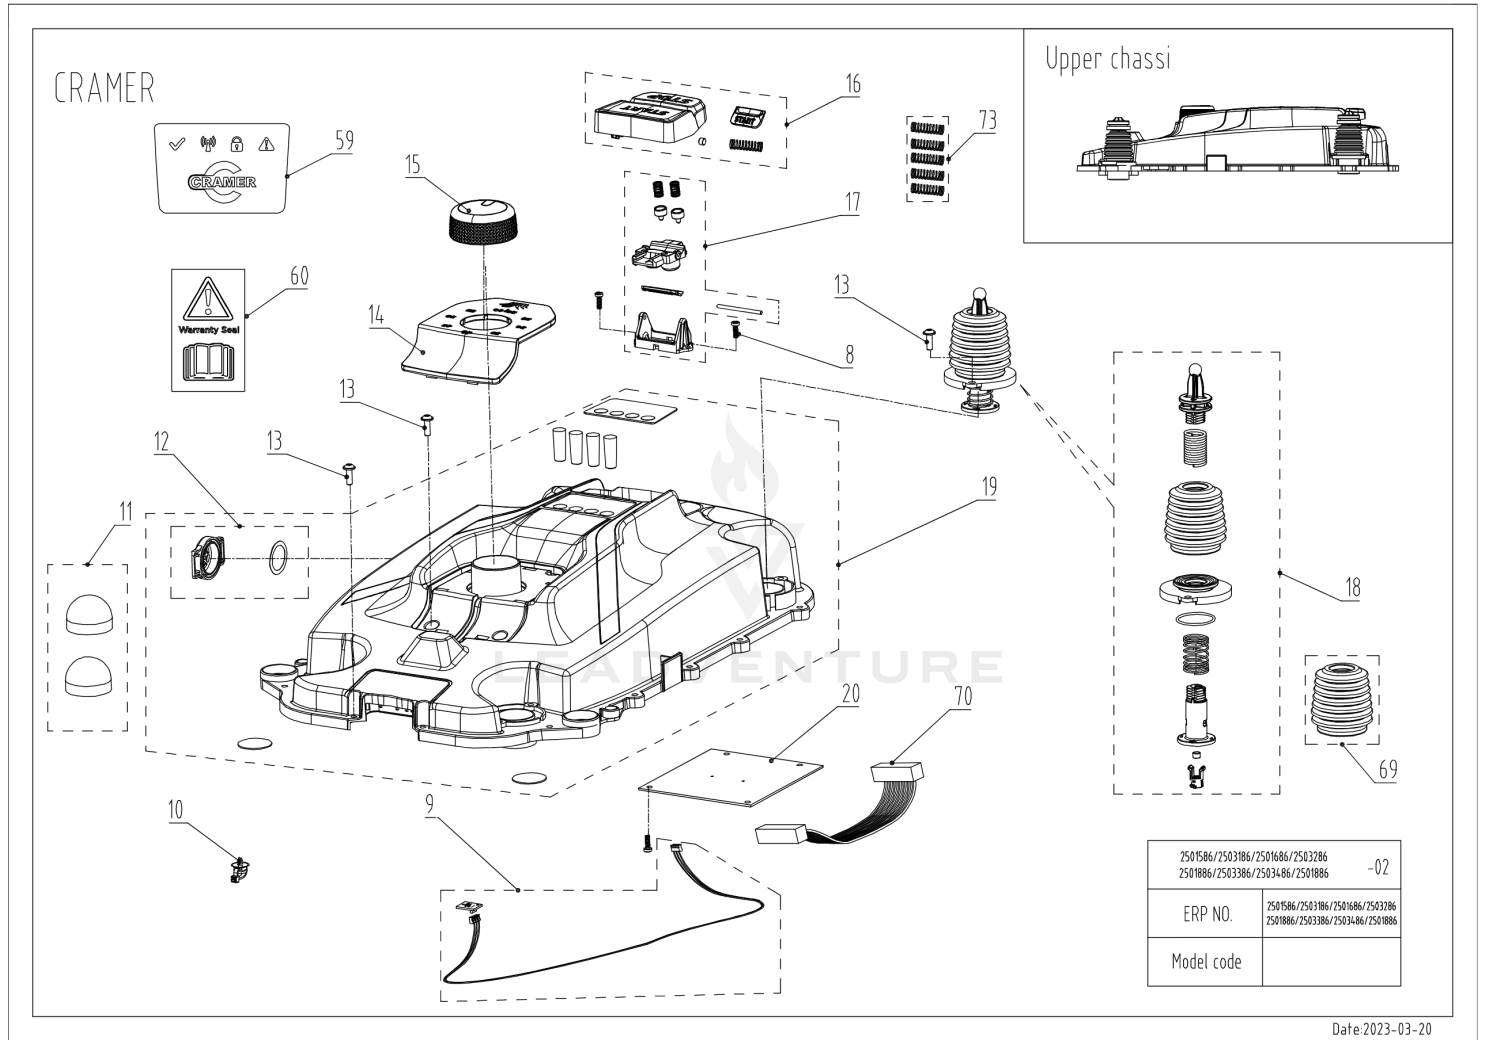

02 Body

Rendered by LeadVenture, Inc.

Date: 2021-09-16

02 Body

Ref Number	Part Number	Part Description	Context Notes	Quantity
1	R0101759-00	Body Décor (Cramer from m/2022)	SET	1
2	R0101760-00	Body Logo (Cramer from m/2022)	SET	1
3	RA342082355	Cap Snaploc Assembly	SET	1
4	R0101769-00	Body Assembly (Cramer from m/2022)	SET	1
5	RA339012355	Magnet Assembly	SET	1
6	RA342092355	Body Rubber Stop Assembly	SET	1
7	RA341352355AC	Body Rear Assembly (Cramer)	SET	1
8	RA32205836	Screw ST4.2*12-F Assembly□10pcs)	SET	1
13	RA322042355	Screw ST5*15 Assembly□10pcs□	SET	1

03 Upper Chassi

Date:2023-03-20

Rendered by LeadVenture, Inc.

03 Upper Chassi

Ref Number	Part Number	Part Description	Context Notes	Quantity
8	RA32205836	Screw ST4.2*12-F Assembly□10pcs)	SET	1
9	RA362072355	Collision Sensor Board Assembly	SET	1
10	RA341061563	Tie Assembly□10pcs□	SET	1
11	RA342112355	Rubber Cap Assembly	SET	1
12	RA349032355	Air Filter Assembly	SET	1
13	RA322042355	Screw ST5*15 Assembly□10pcs□	SET	1
14	RA341302355	Height Scale Cover Assembly (GW, Cramer from m/2022)	SET	1
15	RA341312355	Height Adjustment Knob Assembly	SET	1
16	R0101762-00	Start/Stop Button Assembly (Cramer from m/2022)	SET	1
17	RA310332355	Inner Start/Stop Button Assembly	SET	1
18	R0100876-00	Suspension Assembly (from m/2021)		1
19	R0101763-00	Chassis Upper Assembly (Cramer from m/2022)	SET	1
20	R0101598-00	Communication Board 3 Assembly	SET	1
59	RA381111586	Overlay (Cramer)	SET	1
60	RA381022355B	Dealer Warranty Seal Sticker Assembly□10pcs)	SET	1
69	R0101354-00	Suspension Bellow		4
70	R0101599-00	Communication Board Cable 1 Assembly	SET	1
73	R0103469-00	Start/Stop Locker Spring	5 pcs	