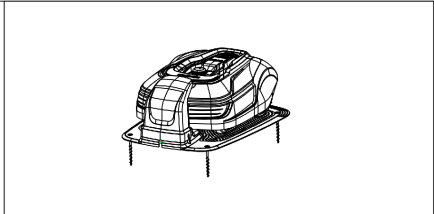

TABLE OF CONTENTS

01 Overview	3
02 Body	5
03 Upper Chassi	7
04 Lower Chassi	9
05 Charging Station	12
06 Power Supply	14
07 Connectors	16
08 Garage	18
09 Installation	20
10 Terrain Kit	22

01 Overview

Rendered by LeadVenture, Inc.

Date: 2021-09-16