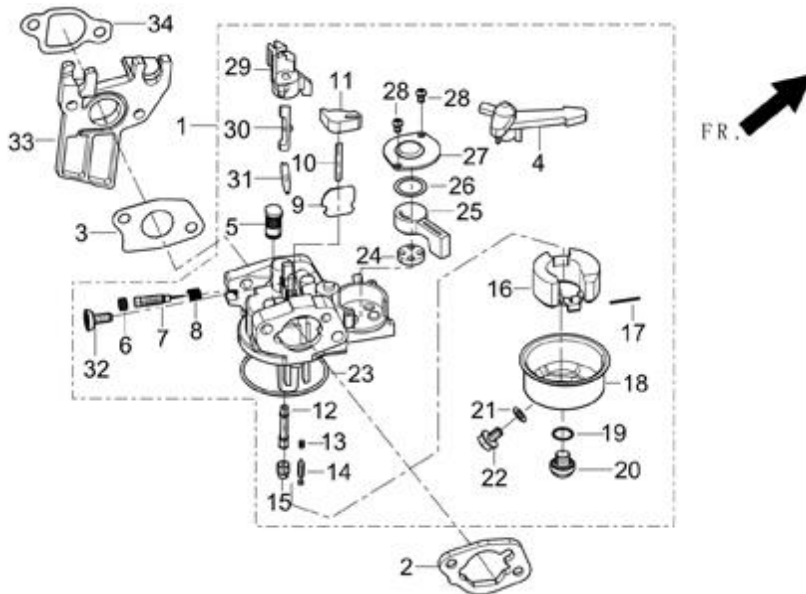

FIG.9 CARBURETOR ASSY. (E11)

N°	Ref externe - External ref	PUBERT Reference	DESIGNATION - DESCRIPTION	QTY
E11-1	16100-Z530210-0000	0001180020	CARBURETOR ASSY.	1
E11-2	17001-Z010210-0000	0001180021	GASKET, AIR CLEANER	1
E11-3	16001-Z010110-0000	0001180022	GASKET, CARBURETOR	1
E11-4		0001180047	CHOKE LEVER	1
E11-33	16003-Z010110-0000	0001180023	PLATE, CARBURETOR INSULATOR	1
E11-34	16002-Z050110-0000	0001180024	GASKET, CARBURETOR INSULATOR	1