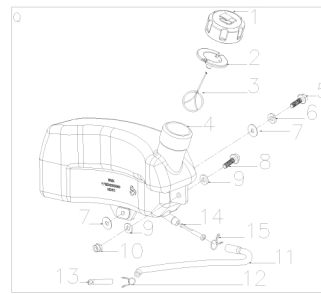

Motor VeGA Y145V 2021
model VeGA 424 SDX 5in1

No.	ID zboží	Název
A	Part A	
A2-01	B3034B00000	Screw
A2-02	Y7A10000013	Engine Cover

No.	ID zboží	Název
B	Part B	
B1-01	B2012W00000	Nut
B1-02	Y7A20000000	Recoil start

No.	ID zboží	Název
C	Part C	
C3-01	Y7A30000010	Blower Housing

No.	ID zboží	Název
D	Part D	
D1-01	B2015W00000	Nut
D1-02	Y2A50000000	Start-up Hub
D1-03	Y1A60000000	Fan
D1-04	Y2A70000000	Bolt I
D1-05	B1064W06025	Bolt
D1-06	Y7B30000000	Spark plug
D1-07	Y7B20000000	Ignition
D1-08	Y7B10000000	Flywheel
D1-09	Y7A3D000000	Back plate
D1-10	B1061W06018	Bolt

No.	ID zboží	Název
K	Part K	
K-01	Y7210000000	Crankcase
K-02	BC013H00000	Oil Seal
K-03	Y7660000000	Speed Regulator Spindle
K-04	B5026W00000	Flat Washer
K-05	BC006B00000	Oil Seal
K-06	Y2670000000	Springness Split Pin
K-07	Y7230000000	Valve Element
K-08	B3081W00000	Screw
K-09	Y7240000000	Gasket of Respirator Cover
K-10	Y7250000000	Respirator Cover Plate
K-11	B3080W00000	Screw
K-12	Y2260000000	Locating Pin

No.	ID zboží	Název
M	Part M	
M1-01	Y741L000000	Crankshaft
M1-02	Y34A0000000	Gasket of Gear

No.	ID zboží	Název
N	Part N	
N-01	Y7360000000	Locating Pin of Crankcase
N-02	Y7350000000	Gasket of Crankcase
N-03	B5027B00000	Washer
N-04	Y7620000000	Circlip of Gear shaft
N-05	Y7610000000	Gear Shaft Assy
N-06	Y7640000000	Sliding Sleeve
N-07	Y2650000000	Gear Shaft Holddown Plate
N-08	B1058W06012	Bolt
N-09	Y7310000000	Crankcase Cover
N-10	B1X65W06030	Bolt
N-11	BC008H00000	Oil Seal