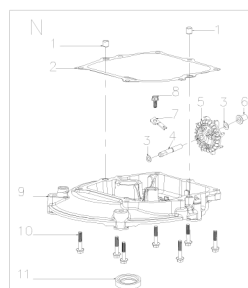

Motor VeGA Y145V 2021
model VeGA 424 SDX 5in1

No.	ID zboží	Název
A	Part A	
A2-01	B3034B00000	Screw
A2-02	Y7A10000013	Engine Cover

No.	ID zboží	Název
B	Part B	
B1-01	B2012W00000	Nut
B1-02	Y7A20000000	Recoil start

No.	ID zboží	Název
C	Part C	
C3-01	Y7A30000010	Blower Housing

No.	ID zboží	Název
D	Part D	
D1-01	B2015W00000	Nut
D1-02	Y2A50000000	Start-up Hub
D1-03	Y1A60000000	Fan
D1-04	Y2A70000000	Bolt I
D1-05	B1064W06025	Bolt
D1-06	Y7B30000000	Spark plug
D1-07	Y7B20000000	Ignition
D1-08	Y7B10000000	Flywheel
D1-09	Y7A3D000000	Back plate
D1-10	B1061W06018	Bolt

No.	ID zboží	Název
G	Part G	
G-01	B1053W05012	Bolt
G-02	Y7150000000	Cylinder Head Cover
G-03	Y7130000000	Gasket of Cylinder Cover
G-04	B1044W08045	Bolt
G-05	Y7570000000	Rocker of Valve
G-06	Y75F0000000	pin
G-07	Y2550000000	Spring Coil of outlet Valve
G-08	Y3540000000	Spring of Valve
G-09	BC011H00000	Oil Seal
G-10	Y7110000000	Cylinder Head Assy
G-11	Y7520000000	Inlet valve
G-12	Y7120000000	Gasket of Cylinder Head
G-13	Y75C0000000	Guide Board of Handspike
G-14	Y75B0000000	Tappet
G-15	Y7510000000	Camshaft Assy

No.	ID zboží	Název
M	Part M	
M1-01	Y741L000000	Crankshaft
M1-02	Y34A0000000	Gasket of Gear

No.	ID zboží	Název
N	Part N	
N-01	Y7360000000	Locating Pin of Crankcase
N-02	Y7350000000	Gasket of Crankcase
N-03	B5027B00000	Washer
N-04	Y7620000000	Circlip of Gear shaft
N-05	Y7610000000	Gear Shaft Assy
N-06	Y7640000000	Sliding Sleeve
N-07	Y2650000000	Gear Shaft Holddown Plate
N-08	B1058W06012	Bolt
N-09	Y7310000000	Crankcase Cover
N-10	B1X65W06030	Bolt
N-11	BC008H00000	Oil Seal