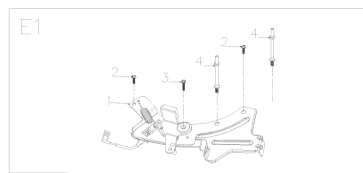

Motor VeGA Y145V 2021
model VeGA 424 SDX 5in1