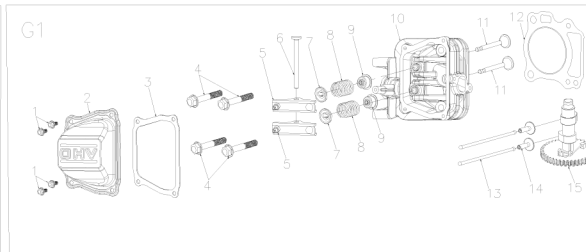

Motor VeGA Y145V 2021
model VeGA 424 SDX 5in1

No.	ID zboží	Název
A	Part A	
A2-01	B3034B00000	Screw
A2-02	Y7A10000013	Engine Cover

No.	ID zboží	Název
B	Part B	
B1-01	B2012W00000	Nut
B1-02	Y7A20000000	Recoil start

No.	ID zboží	Název
C	Part C	
C3-01	Y7A30000010	Blower Housing

No.	ID zboží	Název
D	Part D	
D1-01	B2015W00000	Nut
D1-02	Y2A50000000	Start-up Hub
D1-03	Y1A60000000	Fan
D1-04	Y2A70000000	Bolt I
D1-05	B1064W06025	Bolt
D1-06	Y7B30000000	Spark plug
D1-07	Y7B20000000	Ignition
D1-08	Y7B10000000	Flywheel
D1-09	Y7A3D000000	Back plate
D1-10	B1061W06018	Bolt

No.	ID zboží	Název
M	Part M	
M1-01	Y741L000000	Crankshaft
M1-02	Y34A0000000	Gasket of Gear

No.	ID zboží	Název
N	Part N	
N-01	Y7360000000	Locating Pin of Crankcase
N-02	Y7350000000	Gasket of Crankcase
N-03	B5027B00000	Washer
N-04	Y7620000000	Circlip of Gear shaft
N-05	Y7610000000	Gear Shaft Assy
N-06	Y7640000000	Sliding Sleeve
N-07	Y2650000000	Gear Shaft Holddown Plate
N-08	B1058W06012	Bolt
N-09	Y7310000000	Crankcase Cover
N-10	B1X65W06030	Bolt
N-11	BC008H00000	Oil Seal

No.	ID zboží	Název
Q	Part Q	
Q-01	Y28H0000000	Fuel Tank Cap
Q-02	Y28F0000000	Seal Gasket Fuel Tank Cap
Q-03	Y28T0000000	Connecting Rope
Q-04	Y78D0000000	Fuel Tank
Q-05	B1065W06030	Bolt
Q-06	B6005W00000	Spring washer
Q-07	B5027B00000	Washer
Q-08	B1063W06022	Bolt
Q-09	Y78S0000000	Gasket
Q-10	B2008W00000	Nut
Q-11	Y28J0000000	Oil Pipe
Q-12	Y28L0000000	Oil Pipe Circlip II
Q-13	Y28U0000000	Oil Pipe Fixing Clip
Q-14	Y28E0000000	
Q-15	Y28K0000000	Ring