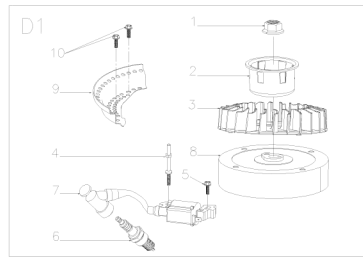

Motor VeGA Y145V 2021
model VeGA 424 SDX 5in1