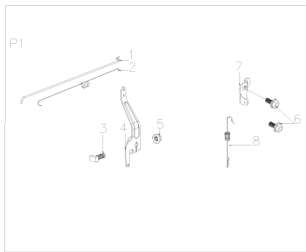

Motor VeGA Y145V 2021
model VeGA 424 SDX 5in1

No.	ID zboží	Název
A	Part A	
A2-01	B3034B00000	Screw
A2-02	Y7A10000013	Engine Cover

No.	ID zboží	Název
B	Part B	
B1-01	B2012W00000	Nut
B1-02	Y7A20000000	Recoil start

No.	ID zboží	Název
G	Part G	
G-01	B1053W05012	Bolt
G-02	Y7150000000	Cylinder Head Cover
G-03	Y7130000000	Gasket of Cylinder Cover
G-04	B1044W08045	Bolt
G-05	Y7570000000	Rocker of Valve
G-06	Y75F0000000	pin
G-07	Y2550000000	Spring Coil of outlet Valve
G-08	Y3540000000	Spring of Valve
G-09	BC011H00000	Oil Seal
G-10	Y7110000000	Cylinder Head Assy
G-11	Y7520000000	Inlet valve
G-12	Y7120000000	Gasket of Cylinder Head
G-13	Y75C0000000	Guide Board of Handspike
G-14	Y75B0000000	Tappet
G-15	Y7510000000	Camshaft Assy

No.	ID zboží	Název
M	Part M	
M1-01	Y741L000000	Crankshaft
M1-02	Y34A0000000	Gasket of Gear

No.	ID zboží	Název
N	Part N	
N-01	Y7360000000	Locating Pin of Crankcase
N-02	Y7350000000	Gasket of Crankcase
N-03	B5027B00000	Washer
N-04	Y7620000000	Circlip of Gear shaft
N-05	Y7610000000	Gear Shaft Assy
N-06	Y7640000000	Sliding Sleeve
N-07	Y2650000000	Gear Shaft Holddown Plate
N-08	B1058W06012	Bolt
N-09	Y7310000000	Crankcase Cover
N-10	B1X65W06030	Bolt
N-11	BC008H00000	Oil Seal

No.	ID zboží	Název
Q	Part Q	
Q-01	Y28H0000000	Fuel Tank Cap
Q-02	Y28F0000000	Seal Gasket Fuel Tank Cap
Q-03	Y28T0000000	Connecting Rope
Q-04	Y78D0000000	Fuel Tank
Q-05	B1065W06030	Bolt
Q-06	B6005W00000	Spring washer
Q-07	B5027B00000	Washer
Q-08	B1063W06022	Bolt
Q-09	Y78S0000000	Gasket
Q-10	B2008W00000	Nut
Q-11	Y28J0000000	Oil Pipe
Q-12	Y28L0000000	Oil Pipe Circlip II
Q-13	Y28U0000000	Oil Pipe Fixing Clip
Q-14	Y28E0000000	
Q-15	Y28K0000000	Ring