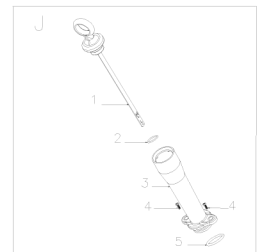

Motor VeGA Y145V 2021
model VeGA 424 SDX 5in1

No.	ID zboží	Název
A	Part A	
A2-01	B3034B00000	Screw
A2-02	Y7A10000013	Engine Cover

No.	ID zboží	Název
B	Part B	
B1-01	B2012W00000	Nut
B1-02	Y7A20000000	Recoil start

No.	ID zboží	Název
C	Part C	
C3-01	Y7A30000010	Blower Housing

No.	ID zboží	Název
D	Part D	
D1-01	B2015W00000	Nut
D1-02	Y2A50000000	Start-up Hub
D1-03	Y1A60000000	Fan
D1-04	Y2A70000000	Bolt I
D1-05	B1064W06025	Bolt
D1-06	Y7B30000000	Spark plug
D1-07	Y7B20000000	Ignition
D1-08	Y7B10000000	Flywheel
D1-09	Y7A3D000000	Back plate
D1-10	B1061W06018	Bolt

No.	ID zboží	Název
G	Part G	
G-01	B1053W05012	Bolt
G-02	Y7150000000	Cylinder Head Cover
G-03	Y7130000000	Gasket of Cylinder Cover
G-04	B1044W08045	Bolt
G-05	Y7570000000	Rocker of Valve
G-06	Y75F0000000	pin
G-07	Y2550000000	Spring Coil of outlet Valve
G-08	Y3540000000	Spring of Valve
G-09	BC011H00000	Oil Seal
G-10	Y7110000000	Cylinder Head Assy
G-11	Y7520000000	Inlet valve
G-12	Y7120000000	Gasket of Cylinder Head
G-13	Y75C0000000	Guide Board of Handspike
G-14	Y75B0000000	Tappet
G-15	Y7510000000	Camshaft Assy

No.	ID zboží	Název
M	Part M	
M1-01	Y741L000000	Crankshaft
M1-02	Y34A0000000	Gasket of Gear

No.	ID zboží	Název
N	Part N	
N-01	Y7360000000	Locating Pin of Crankcase
N-02	Y7350000000	Gasket of Crankcase
N-03	B5027B00000	Washer
N-04	Y7620000000	Circlip of Gear shaft
N-05	Y7610000000	Gear Shaft Assy
N-06	Y7640000000	Sliding Sleeve
N-07	Y2650000000	Gear Shaft Holddown Plate
N-08	B1058W06012	Bolt
N-09	Y7310000000	Crankcase Cover
N-10	B1X65W06030	Bolt
N-11	BC008H00000	Oil Seal