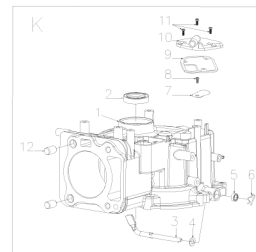

Motor VeGA Y145V 2021
model VeGA 424 SDX 5in1

No.	ID zboží	Název
A	Part A	
A2-01	B3034B00000	Screw
A2-02	Y7A10000013	Engine Cover

No.	ID zboží	Název
B	Part B	
B1-01	B2012W00000	Nut
B1-02	Y7A20000000	Recoil start

No.	ID zboží	Název
C	Part C	
C3-01	Y7A30000010	Blower Housing

No.	ID zboží	Název
D	Part D	
D1-01	B2015W00000	Nut
D1-02	Y2A50000000	Start-up Hub
D1-03	Y1A60000000	Fan
D1-04	Y2A70000000	Bolt I
D1-05	B1064W06025	Bolt
D1-06	Y7B30000000	Spark plug
D1-07	Y7B20000000	Ignition
D1-08	Y7B10000000	Flywheel
D1-09	Y7A3D000000	Back plate
D1-10	B1061W06018	Bolt

No.	ID zboží	Název
M	Part M	
M1-01	Y741L000000	Crankshaft
M1-02	Y34A0000000	Gasket of Gear

No.	ID zboží	Název
N	Part N	
N-01	Y7360000000	Locating Pin of Crankcase
N-02	Y7350000000	Gasket of Crankcase
N-03	B5027B00000	Washer
N-04	Y7620000000	Circlip of Gear shaft
N-05	Y7610000000	Gear Shaft Assy
N-06	Y7640000000	Sliding Sleeve
N-07	Y2650000000	Gear Shaft Holddown Plate
N-08	B1058W06012	Bolt
N-09	Y7310000000	Crankcase Cover
N-10	B1X65W06030	Bolt
N-11	BC008H00000	Oil Seal

No.	ID zboží	Název
P	Part P	
P1-01	Y76B0000000	Handspike of Valve
P1-02	Y76C0000000	Spring of Valve
P1-03	B1085W06023	Bolt
P1-04	Y1680000000	Speed Regulator Rocker
P1-05	B2012W00000	Nut
P1-06	B1058W06012	Bolt
P1-07	Y769A000000	Plate
P1-08	Y76AY000000	Spring