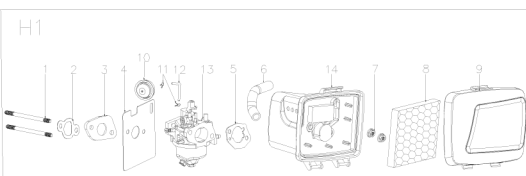

Motor VeGA Y145V 2021
model VeGA 424 SDX 5in1

No.	ID zboží	Název
A	Part A	
A2-01	B3034B00000	Screw
A2-02	Y7A10000013	Engine Cover

No.	ID zboží	Název
B	Part B	
B1-01	B2012W00000	Nut
B1-02	Y7A20000000	Recoil start

No.	ID zboží	Název
C	Part C	
C3-01	Y7A30000010	Blower Housing

No.	ID zboží	Název
D	Part D	
D1-01	B2015W00000	Nut
D1-02	Y2A50000000	Start-up Hub
D1-03	Y1A60000000	Fan
D1-04	Y2A70000000	Bolt I
D1-05	B1064W06025	Bolt
D1-06	Y7B30000000	Spark plug
D1-07	Y7B20000000	Ignition
D1-08	Y7B10000000	Flywheel
D1-09	Y7A3D000000	Back plate
D1-10	B1061W06018	Bolt

No.	ID zboží	Název
M	Part M	
M1-01	Y741L000000	Crankshaft
M1-02	Y34A0000000	Gasket of Gear

No.	ID zboží	Název
N	Part N	
N-01	Y7360000000	Locating Pin of Crankcase
N-02	Y7350000000	Gasket of Crankcase
N-03	B5027B00000	Washer
N-04	Y7620000000	Circlip of Gear shaft
N-05	Y7610000000	Gear Shaft Assy
N-06	Y7640000000	Sliding Sleeve
N-07	Y2650000000	Gear Shaft Holddown Plate
N-08	B1058W06012	Bolt
N-09	Y7310000000	Crankcase Cover
N-10	B1X65W06030	Bolt
N-11	BC008H00000	Oil Seal

No.	ID zboží	Název
Q	Part Q	
Q-01	Y28H0000000	Fuel Tank Cap
Q-02	Y28F0000000	Seal Gasket Fuel Tank Cap
Q-03	Y28T0000000	Connecting Rope
Q-04	Y78D0000000	Fuel Tank
Q-05	B1065W06030	Bolt
Q-06	B6005W00000	Spring washer
Q-07	B5027B00000	Washer
Q-08	B1063W06022	Bolt
Q-09	Y78S0000000	Gasket
Q-10	B2008W00000	Nut
Q-11	Y28J0000000	Oil Pipe
Q-12	Y28L0000000	Oil Pipe Circlip II
Q-13	Y28U0000000	Oil Pipe Fixing Clip
Q-14	Y28E0000000	
Q-15	Y28K0000000	Ring