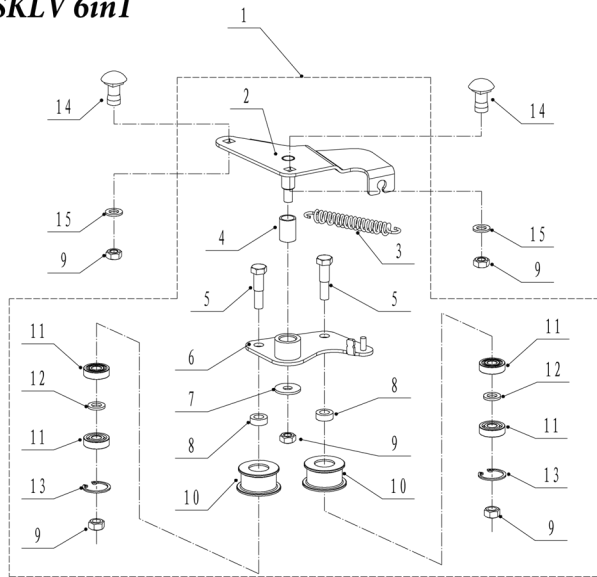

WB 456 SKLV 6in1

No.	ID Zboží	Název
1	Y095040	
2	5040114010/02	tensional arm bracket
3	4520114010	spring
4	4820112010	nylon bush
5	5340131010/02	tensional pulley bolt
6	5040115010/02	tensional arm weldment
7	0302008000	big flat washer
8	5340129010	spacer1
9	0202008000	lock nut
10	5340128010	tensional pulley
11	609/2RS	bearing
12	5340130010/02	spacer2
13	1001024000	check ring for shaft
14	0107008020	square neck bolt
15	0301008000	flat washer