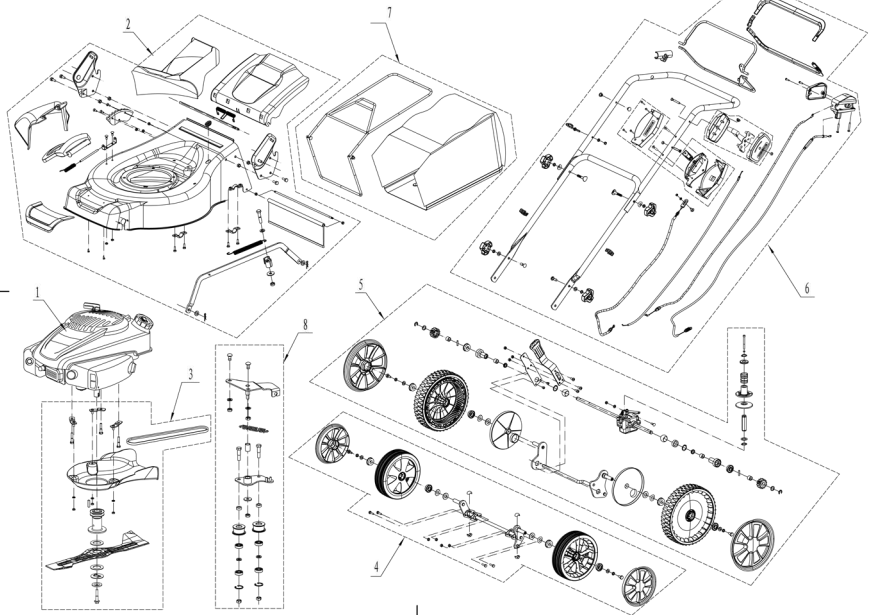

WB 456 SKLV 6in1

No.	Název
1	engine
2	deck assembly
3	blade component
4	front axle
5	rear axle
6	handlebar
7	grasscatcher
8	tension part

WB 456 SKLV 6in1

No.	ID Zboží	Název
1	4560101004/20	chassis
2	0102008016	hex flange bolt
3	4560112010/22	right bracket
4	4560111010/22	left bracket
5	0202008000	lock nut
6	0104006016	cross slot screw
7	4560110010/01	graduator
8	0202006000	lock nut
9	4560108010	side discharge deflector
10	4560107010	cover
11	5020119010	side discharge cover spring
12	5020120010/02	side discharge cover pivot
13	0107006014	square neck bolt
14	5020118010/02	side discharge cover bracket
15	4560103010	front mask
16	0106004013	cross slot ST screw
17	0204006000	lock nut
18	5320114020/02	upper bearing bracket
19	0102006012	hex flange bolt
20	4320119010	rear deflector
21	4560113010/02	rear pivot
22	4560104010	mulching plug
23	5360122010	rubber ring
24	4560106010/02	rear cover pivot
25	5360118010	rear cover spring
26	4560105010	rear cover
27	0301010000	flat washer
28	WB2100020102/0 1	bolt
29	4560109010/20	draw staff
30	5320333010	draw staff block reed

WB 456 SKLV 6in1

No.	ID Zboží	Název
1	5360111010/02	engine washer 1
2	5360112010/02	engine washer 2
3	5320115010	ST screw
4	4560114010	V belt
5	4560102010	belt shield
6	0302006000	big flat washer
7	0202006000	lock nut
8		adapter sets
9	1101005030A	key
10	5360403010/02	adapter
11	5310402010	friction washer
12	4510403010A/22	blade
13	5310404010/02	lock ring
14	5310406010/04	spring washer
15	5320405020	central bolt

WB 456 SKLV 6in1

No.	ID Zboží	Název
1	4560206040	wheel cover
2	0101008015	bolt
3	0401008000	spring washer
4	0301006000	flat washer
5	4560206010	wheel
6	5310213010	bearing
7		wheel
8	5310211010/04	equalizing spring
9	5310210010/02	wheel axis spacer
10	5310209010	ball bearing
11	4560201010/01	front axle welding
12	0102006012	hex flange bolt
13	0202006000	lock nut