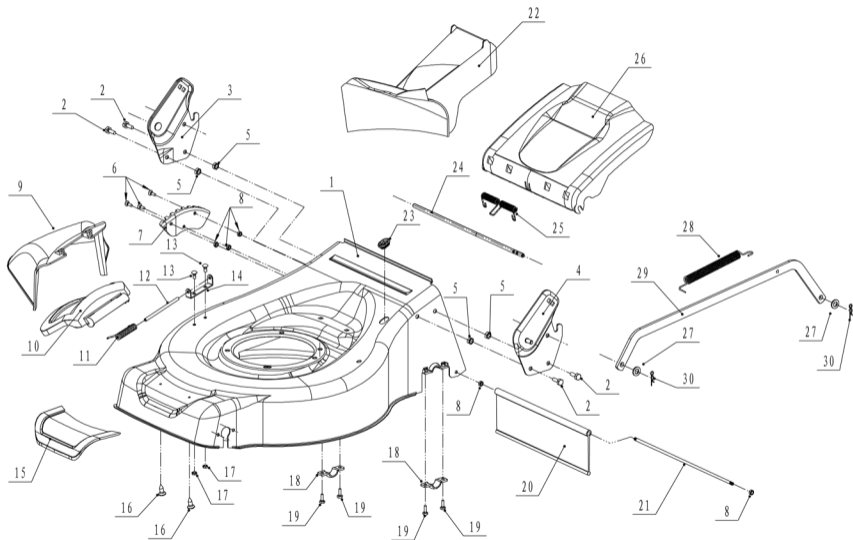

WB 456 SKLV 6in1

No.	Název
1	engine
2	deck assembly
3	blade component
4	front axle
5	rear axle
6	handlebar
7	grasscatcher
8	tension part

WB 456 SKLV 6in1

No.	ID Zboží	Název
1	4560101004/20	chassis
2	0102008016	hex flange bolt
3	4560112010/22	right bracket
4	4560111010/22	left bracket
5	0202008000	lock nut
6	0104006016	cross slot screw
7	4560110010/01	graduator
8	0202006000	lock nut
9	4560108010	side discharge deflector
10	4560107010	cover
11	5020119010	side discharge cover spring
12	5020120010/02	side discharge cover pivot
13	0107006014	square neck bolt
14	5020118010/02	side discharge cover bracket
15	4560103010	front mask
16	0106004013	cross slot ST screw
17	0204006000	lock nut
18	5320114020/02	upper bearing bracket
19	0102006012	hex flange bolt
20	4320119010	rear deflector
21	4560113010/02	rear pivot
22	4560104010	mulching plug
23	5360122010	rubber ring
24	4560106010/02	rear cover pivot
25	5360118010	rear cover spring
26	4560105010	rear cover
27	0301010000	flat washer
28	WB2100020102/0 1	bolt
29	4560109010/20	draw staff
30	5320333010	draw staff block reed

WB 456 SKLV 6in1

No.	ID Zboží	Název
1	5360111010/02	engine washer 1
2	5360112010/02	engine washer 2
3	5320115010	ST screw
4	4560114010	V belt
5	4560102010	belt shield
6	0302006000	big flat washer
7	0202006000	lock nut
8		adapter sets
9	1101005030A	key
10	5360403010/02	adapter
11	5310402010	friction washer
12	4510403010A/22	blade
13	5310404010/02	lock ring
14	5310406010/04	spring washer
15	5320405020	central bolt