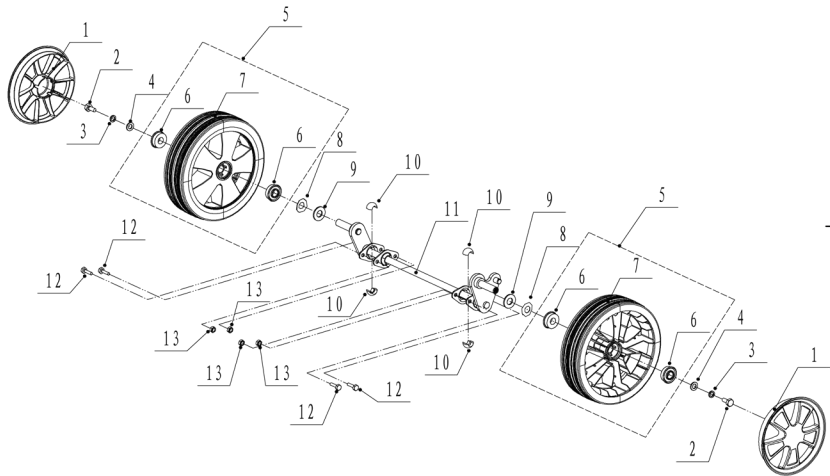

WB 456 SKLV 6in1

No.	Název
1	engine
2	deck assembly
3	blade component
4	front axle
5	rear axle
6	handlebar
7	grasscatcher
8	tension part

WB 456 SKLV 6in1

No.	ID Zboží	Název
1	4560101004/20	chassis
2	0102008016	hex flange bolt
3	4560112010/22	right bracket
4	4560111010/22	left bracket
5	0202008000	lock nut
6	0104006016	cross slot screw
7	4560110010/01	graduator
8	0202006000	lock nut
9	4560108010	side discharge deflector
10	4560107010	cover
11	5020119010	side discharge cover spring
12	5020120010/02	side discharge cover pivot
13	0107006014	square neck bolt
14	5020118010/02	side discharge cover bracket
15	4560103010	front mask
16	0106004013	cross slot ST screw
17	0204006000	lock nut
18	5320114020/02	upper bearing bracket
19	0102006012	hex flange bolt
20	4320119010	rear deflector
21	4560113010/02	rear pivot
22	4560104010	mulching plug
23	5360122010	rubber ring
24	4560106010/02	rear cover pivot
25	5360118010	rear cover spring
26	4560105010	rear cover
27	0301010000	flat washer
28	WB2100020102/0 1	bolt
29	4560109010/20	draw staff
30	5320333010	draw staff block reed

WB 456 SKLV 6in1

No.	ID Zboží	Název
1	5360111010/02	engine washer 1
2	5360112010/02	engine washer 2
3	5320115010	ST screw
4	4560114010	V belt
5	4560102010	belt shield
6	0302006000	big flat washer
7	0202006000	lock nut
8		adapter sets
9	1101005030A	key
10	5360403010/02	adapter
11	5310402010	friction washer
12	4510403010A/22	blade
13	5310404010/02	lock ring
14	5310406010/04	spring washer
15	5320405020	central bolt

WB 456 SKLV 6in1

No.	ID Zboží	Název
1	4560206040	wheel cover
2	0101008015	bolt
3	0401008000	spring washer
4	0301006000	flat washer
5	4560206010	wheel
6	5310213010	bearing
7		wheel
8	5310211010/04	equalizing spring
9	5310210010/02	wheel axis spacer
10	5310209010	ball bearing
11	4560201010/01	front axle welding
12	0102006012	hex flange bolt
13	0202006000	lock nut