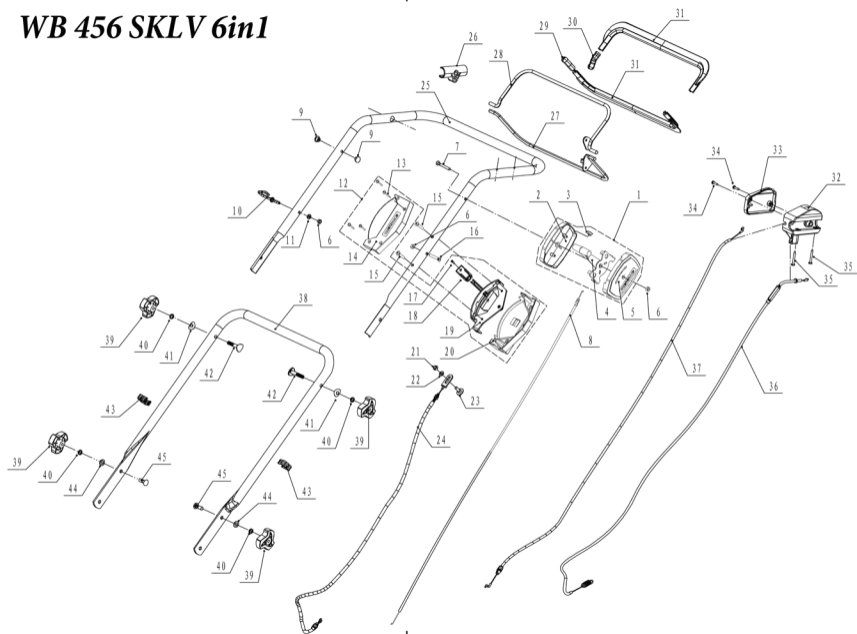

WB 456 SKLV 6in1

No.	ID Zboží	Název
1	4820519000	throttle control box assembly
2	4820520010	right cover of throttle control box
3	4820520020	plug of throttle control box
4	4820518020	throttle controler frame
5	4820519010	left cover of throttle control box
6	0202006000	lock nut
7	0108006050	cross slot screw
8	4320510011	throttle cable sheath
9	4820513010	plug for handle hole
10	4510511010/01	star roop hook
11	0301006000	flat washer
12		speed adjustment box assembly
13	0106004025	cross slot ST screw
14	4820528010	upper cover of speed adjustment box
15	0104006030	cross slot bolt
16	0104006035	cross slot bolt
17	0106003013	cross slot ST screw
18	5380508010/80	speed control lever
19	4560509010	speed controler frame
20	4820529010	bottom cover of speed adjustment box
21	0202005000	lock nut
22	0301005000	flat washer
23	5360506011	speed adjustment cable bolt
24	4560507010	speed adjustment cable
25	4320501010/22	upper handle
26	4820511010	hinge bracket
27	4320512010/22	lever weldment for drive control
28	4320503010/22	lever weldment for engine barke
29	4820510010	lever weldment for drive control
30	4820505010	lever cover
31	5020505010/80	plastic part on handle
32	4820515010	control lever cable box
33	4820516010	control lever cable box cover
34	0106004016	cross slot ST screw
35	0106005038	cross slot ST screw
36	4320515010	clutch rope
37	5360512040	brake cable assembly
38	4320502010/22	lower handle
39	4820541010/80	plastic twist grip
40	0401008000	spring washer