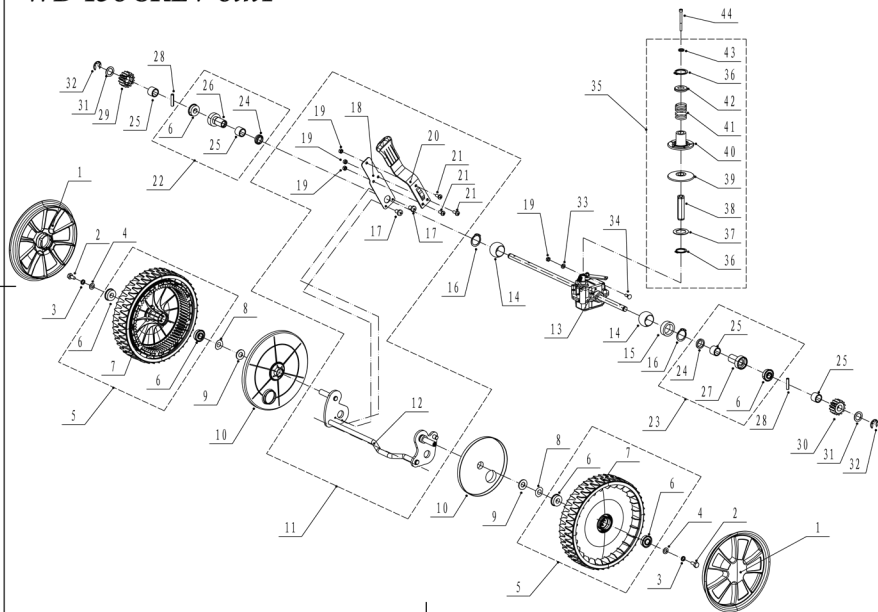

WB 456 SKLV 6in1

No.	ID Zboží	Název
1	4560307010	wheel hub cover
2	0101008015	bolt
3	0401008000	spring washer
4	0301006000	flat washer
5	4560306010	hollow driving wheel assembly
6	5310213010	bearing
7		
8	5310211010/04	equalizing spring
9	5310210010/02	wheel axis spacer
10	5340310010	anti-dust cover
11	Y044561	rear axle
12	4560301010/01	rear shaft weldment
13	Y05456V0	gearbox assembly
14	5320328010	nylon surface bearing
15	5320329010/02	rear axle partition
16	1001020000	check ring for shaft
17	0104005008	cross slot bolt
18	5360311010/22	spring of adjustment lever
19	0202006000	lock nut
20	5360310010/80	adjustment lever
21	0104006014	cross slot screw
22	Y065321	left bearing sheath assembly
23	Y065320	right bearing sheath assembly
24	5320327010	dustproof ring
25	5320326010	bearing
26	5320325020/02	right bearing sheath
27	5320324020/02	left bearing sheath
28	5320322010	slide pin
29	5320321010	right pinion
30	5320320010	left pinion
31	5020311010	friction mat
32	1301009000	check ring
33	0202006000	lock nut
34	0107006014	square neck bolt
35	Y115380	transmission assembly
36	1001017000	check ring for shaft
37	4820320010/02	inner hex hole washer
38	4820321010/02	hex adapter
39	5380309010	lower pulley disc