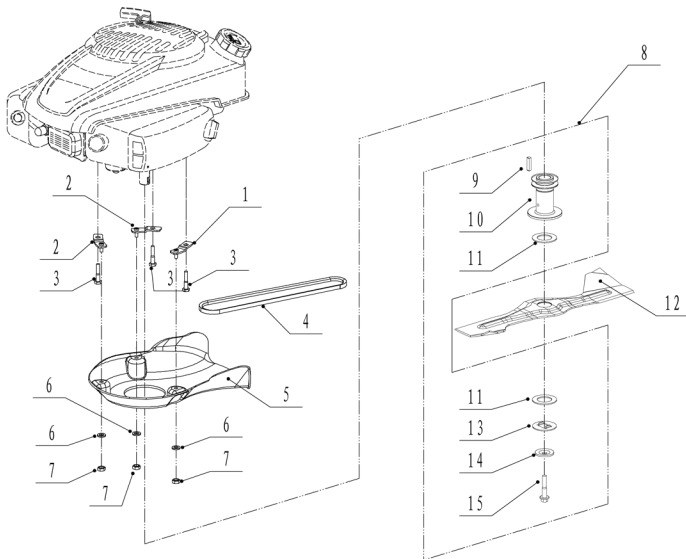

WB 456 SKLV 6in1

No.	Název
1	engine
2	deck assembly
3	blade component
4	front axle
5	rear axle
6	handlebar
7	grasscatcher
8	tension part

WB 456 SKLV 6in1

No.	ID Zboží	Název
1	4560101004/20	chassis
2	0102008016	hex flange bolt
3	4560112010/22	right bracket
4	4560111010/22	left bracket
5	0202008000	lock nut
6	0104006016	cross slot screw
7	4560110010/01	graduator
8	0202006000	lock nut
9	4560108010	side discharge deflector
10	4560107010	cover
11	5020119010	side discharge cover spring
12	5020120010/02	side discharge cover pivot
13	0107006014	square neck bolt
14	5020118010/02	side discharge cover bracket
15	4560103010	front mask
16	0106004013	cross slot ST screw
17	0204006000	lock nut
18	5320114020/02	upper bearing bracket
19	0102006012	hex flange bolt
20	4320119010	rear deflector
21	4560113010/02	rear pivot
22	4560104010	mulching plug
23	5360122010	rubber ring
24	4560106010/02	rear cover pivot
25	5360118010	rear cover spring
26	4560105010	rear cover
27	0301010000	flat washer
28	WB2100020102/0 1	bolt
29	4560109010/20	draw staff
30	5320333010	draw staff block reed

WB 456 SKLV 6in1

No.	ID Zboží	Název
1	5360111010/02	engine washer 1
2	5360112010/02	engine washer 2
3	5320115010	ST screw
4	4560114010	V belt
5	4560102010	belt shield
6	0302006000	big flat washer
7	0202006000	lock nut
8		adapter sets
9	1101005030A	key
10	5360403010/02	adapter
11	5310402010	friction washer
12	4510403010A/22	blade
13	5310404010/02	lock ring
14	5310406010/04	spring washer
15	5320405020	central bolt

WB 456 SKLV 6in1

No.	ID Zboží	Název
1	4560206040	wheel cover
2	0101008015	bolt
3	0401008000	spring washer
4	0301006000	flat washer
5	4560206010	wheel
6	5310213010	bearing
7		wheel
8	5310211010/04	equalizing spring
9	5310210010/02	wheel axis spacer
10	5310209010	ball bearing
11	4560201010/01	front axle welding
12	0102006012	hex flange bolt
13	0202006000	lock nut