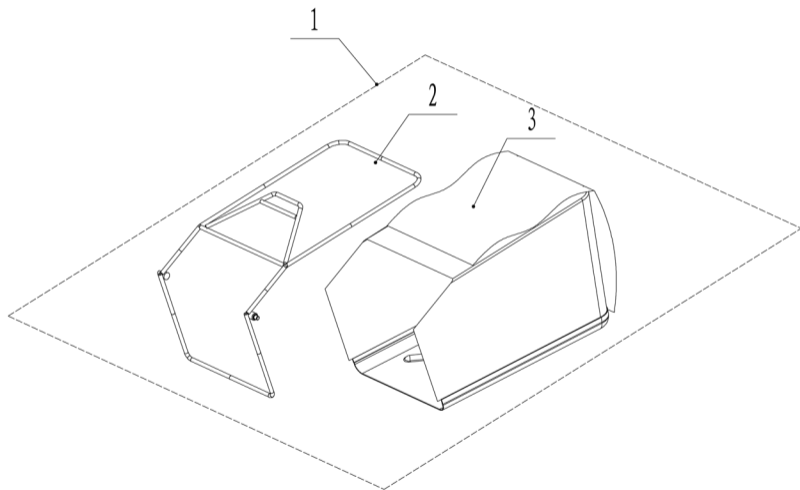

WB 456 SKLV 6in1

No.	ID Zboží	Název
1	4560601010	grass catcher assembly
2	4560602010/22	grass catcher frame
3	4560603010/81	grass bag