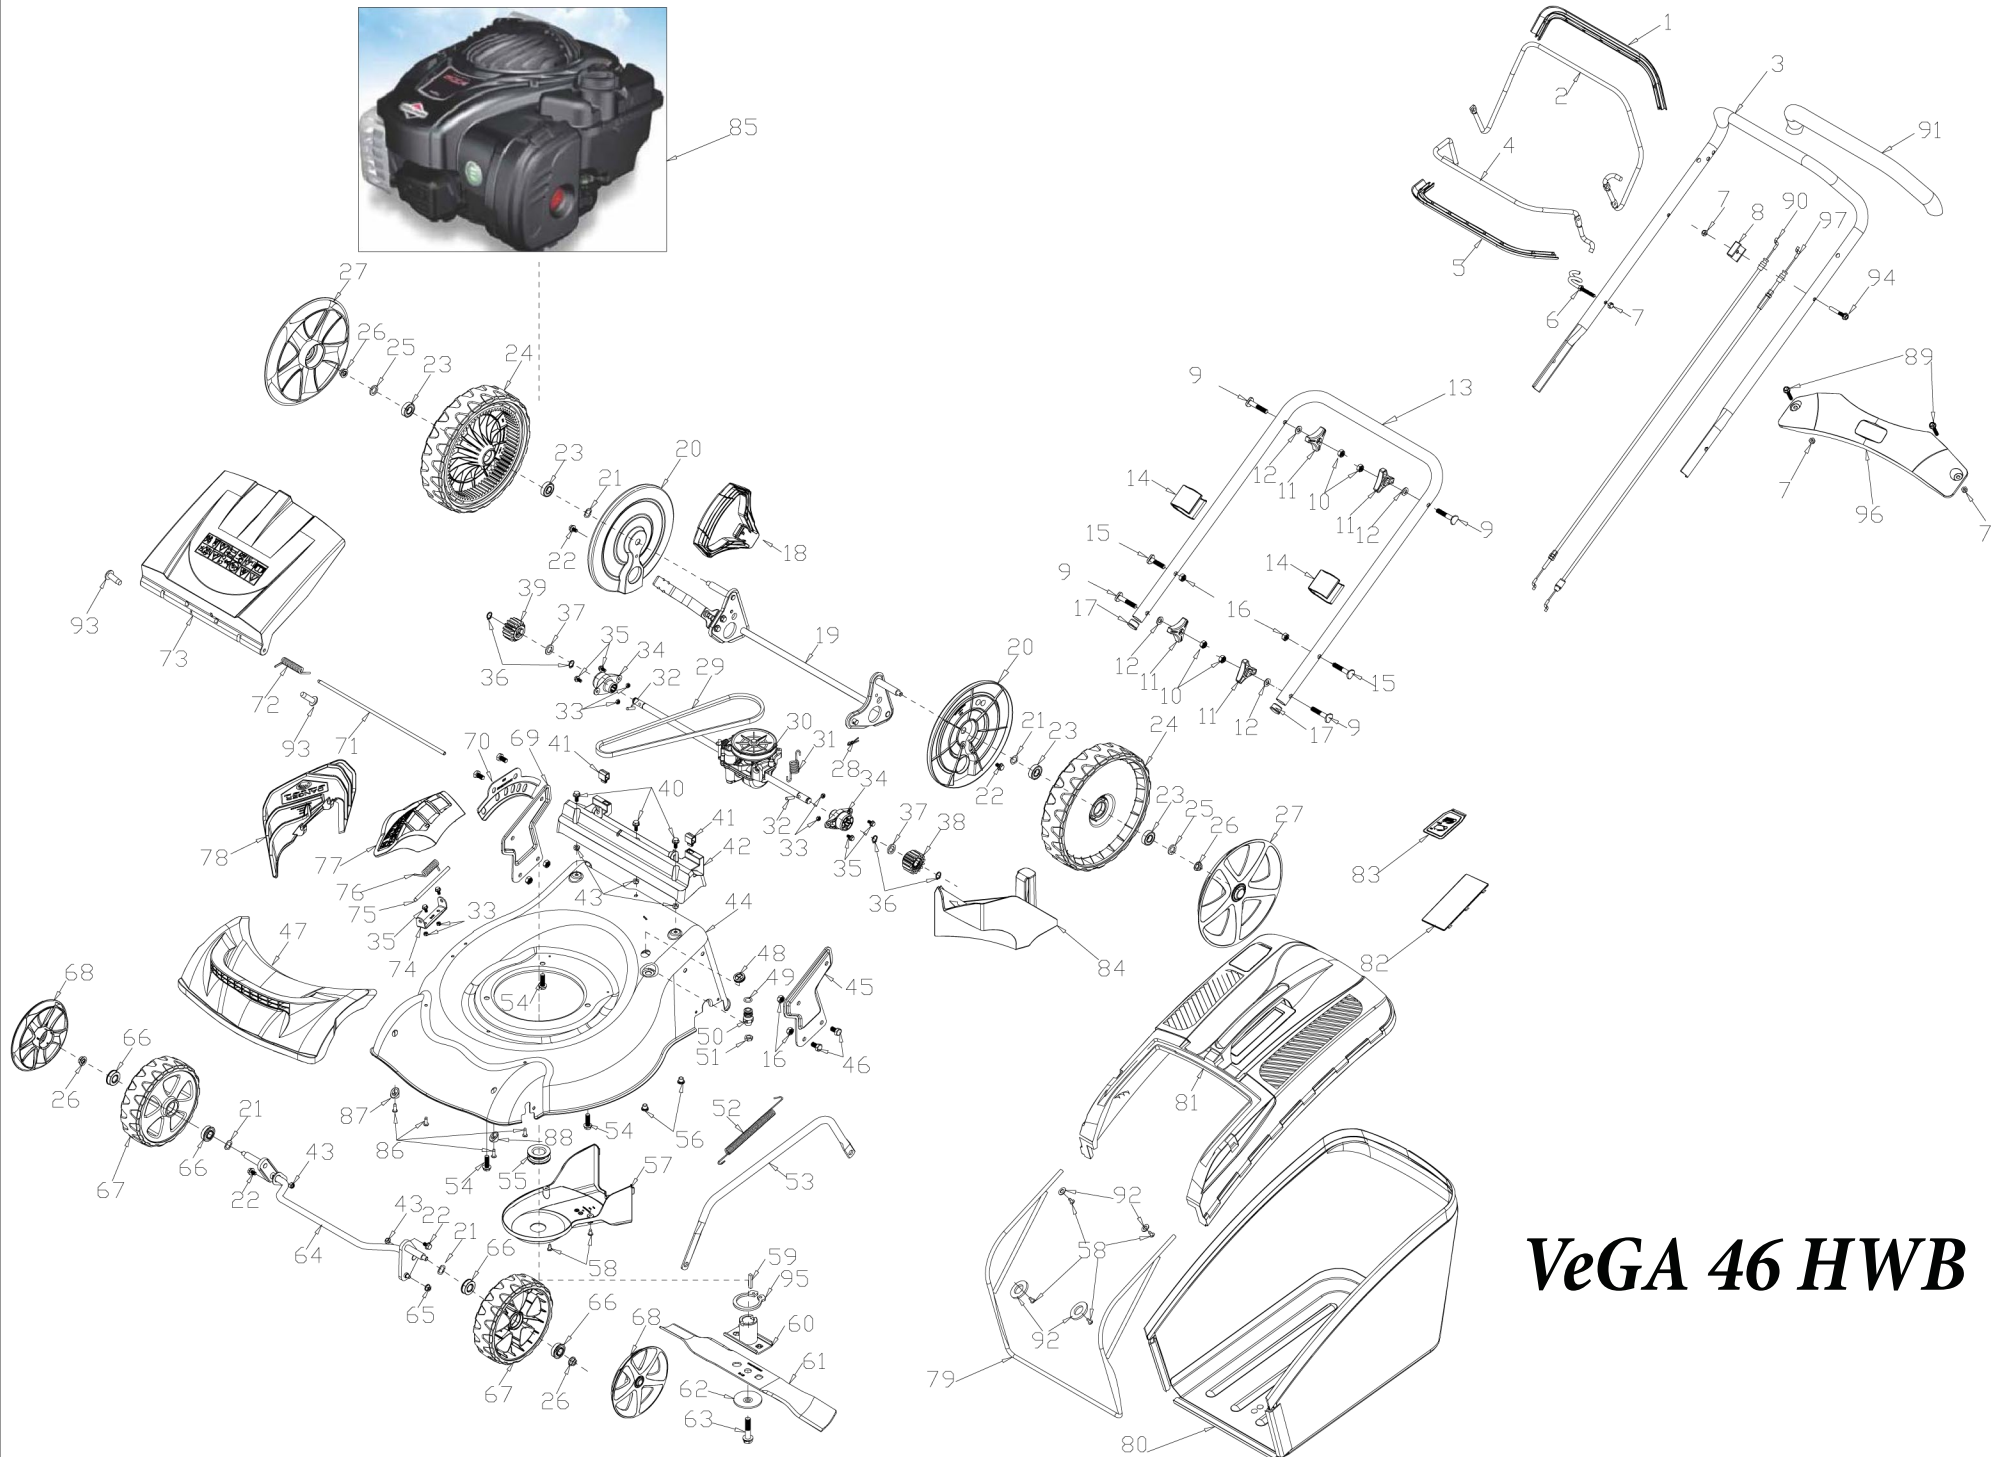

85

**VeGA 46 HWB**

| No. | ID Zboží    | Název   |
|-----|-------------|---|
| 1   | G33Q0000110 | Lever Decoration                                  |
| 2   | G3370000101 | Clutch Lever                                      |
| 3   | G3331400101 | Upper Handle                                      |
| 4   | G3350000101 | Brake Lever                                       |
| 5   | G33Q0000111 | Lever Decoration                                  |
| 6   | G33K0000000 | Rope Guide  |
| 7   | B2011W00000 | Nut M6  |
| 8   | G339X100000 | Cable fixed clamp                                 |
| 9   | B1083W08045 | Bolt M8*45  |
| 10  | B2020W00000 | Nut M8  |
| 11  | G33C1100008 | Knob  |
| 12  | B5019W00000 | Flat Washer $\Phi 8.5 \times \Phi 16 \times 1.5$  |
| 13  | G33B0000001 | Lower Handle                                      |
| 14  | G33H0000000 | Cable Support                                     |
| 15  | B1087W08032 | Bolt M8*32  |
| 16  | B2009W00000 | Nut M8  |
| 17  | G33J0000000 | Handle Plug                                       |
| 18  | G3420000011 | Height Adjustment Handle                          |
| 19  | G3490000300 | Rear Wheel Shaft Assy                             |
| 20  | G34AC000000 | Inner Wheel Cover                                 |
| 21  | B6009B00000 | Spring Washer                                     |
| 22  | B1057W06010 | Bolt M6*10  |
| 23  | B0014W00000 | Ball Bearing R8-2RS                               |
| 24  | G34L0000000 | 10" Wheel   |
| 25  | B5031W00000 | Flat Washer $\phi 13.2 \times \phi 24 \times 3$   |
| 26  | B2017W00000 | Nut M8  |
| 27  | G34V0000008 | Outer Wheel Cover                                 |
| 28  | BB004W00000 | Split Pin D2*20                                   |
| 29  | BA001B00000 | Belt-Li737  |
| 30  | G34AP000100 | Gearbox   |
| 31  | G34AJ000000 | Gearbox Spring                                    |
| 32  | G34AN000000 | Gear Pin  |
| 33  | B2007W00000 | Nut M5  |
| 34  | G34D0000000 | Shaft Sleeve                                      |
| 35  | B1052W05010 | Bolt M5*10  |
| 36  | B9006B00000 | Lock Ring   |
| 37  | B5033W00000 | Flat Washer $\phi 12.5 \times \phi 24 \times 1.5$ |
| 38  | G54AL000000 | Left Gear   |
| 39  | G54AM000000 | Right Gear  |
| 40  | B1059W06014 | Bolt M6*14  |
| 41  | G32J0000000 | Rear Cover Support                                |
| 42  | G32A0000000 | Rear Cover Pedestal                               |
| 43  | B2008W00000 | Nut M6  |
| 44  | G3217000004 | Deck  |
| 45  | G32C0000000 | Left Bracket                                      |
| 46  | B1036W08015 | Bolt M8*16  |
| 47  | G3240000010 | Front Plastic Face                                |
| 48  | G32E0000000 | Cable Sleeve                                      |
| 49  | BD001B00000 | Seal Circle $\phi 11 \times \phi 2.5$             |