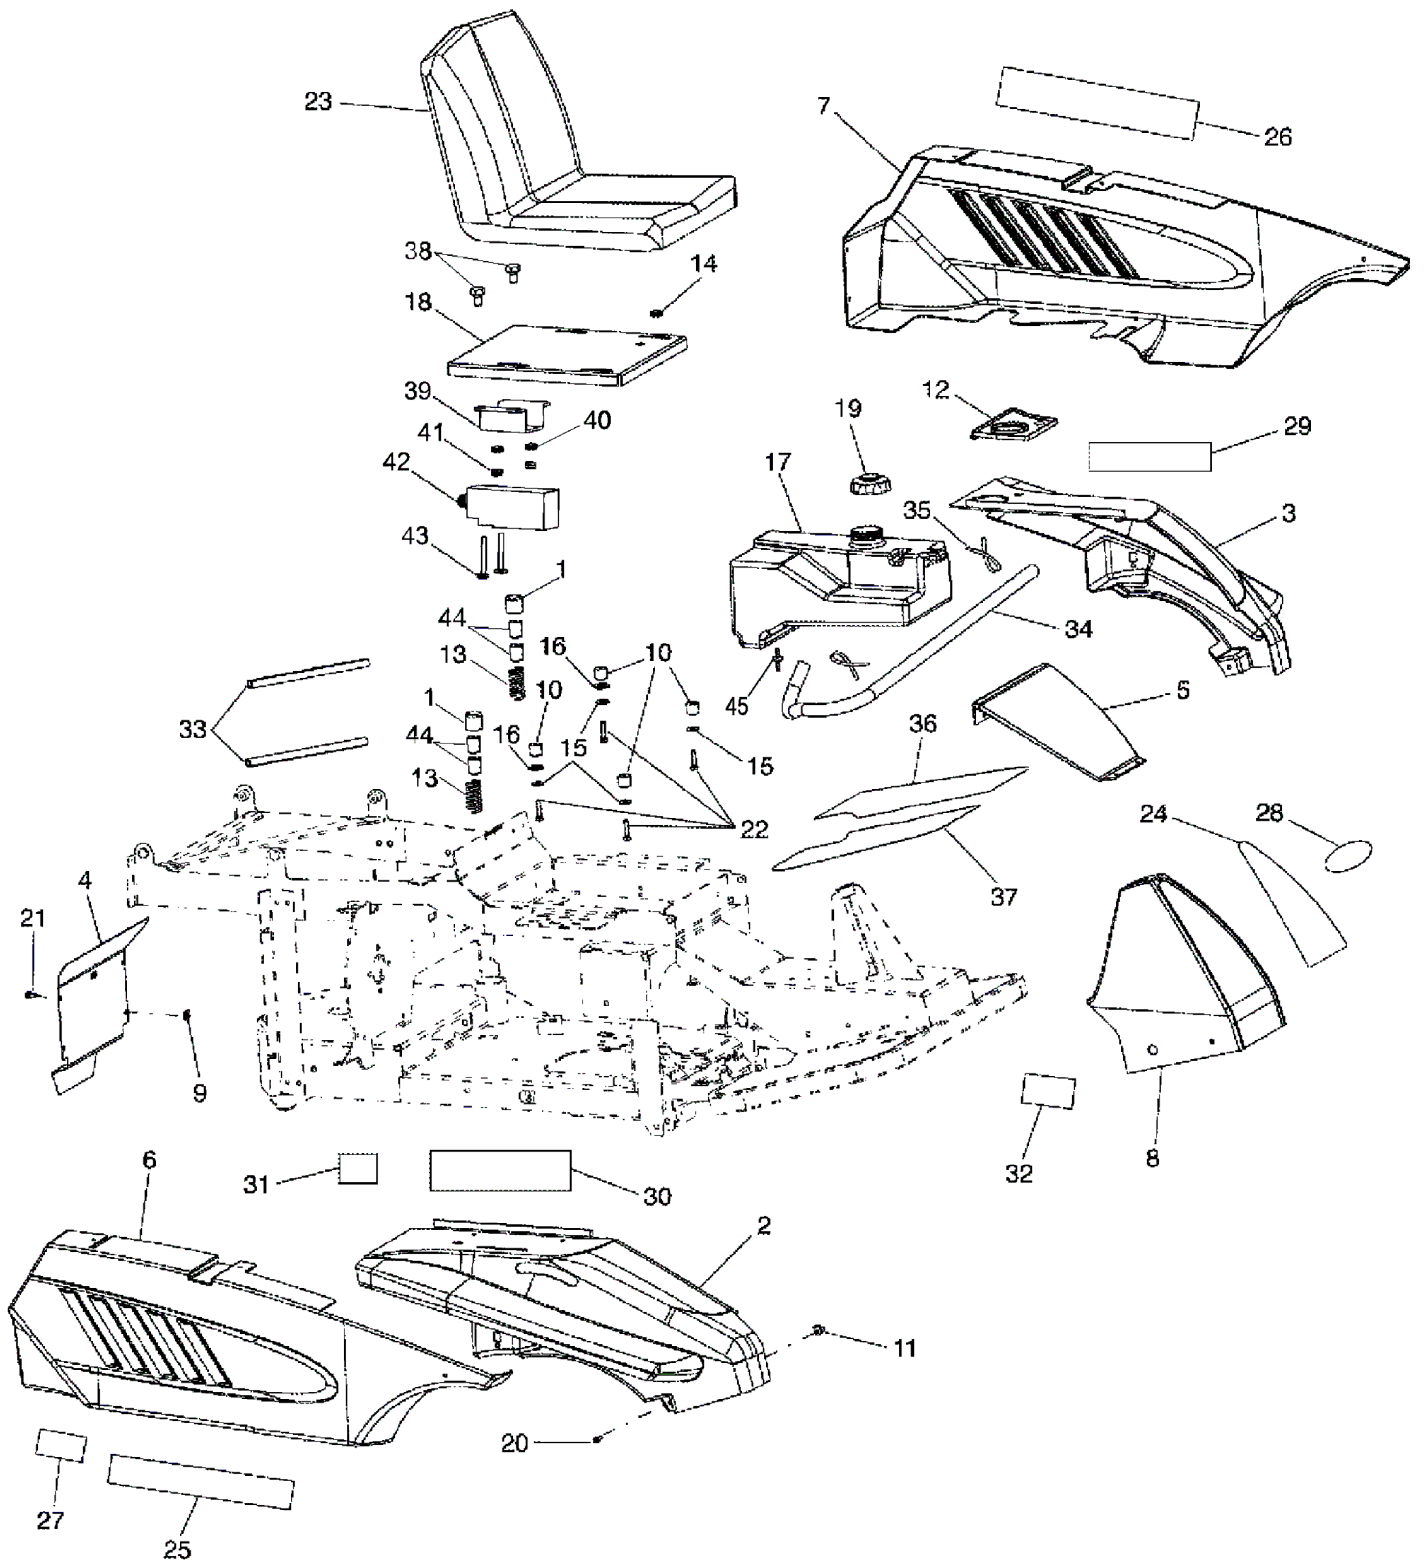

Tavola PTO controls and brake

Rif.Ni	Qtà	Codice articolo	Descrizione
1	1	P5010125	BRAKE CABLE
2	1	P5010109	CLUTCH CABLE
3	1	P3090105	ACCELERATOR ASSY
4	2	P1050010	NUT
6	2	P5060015	KNOB
8	2	P3090124ZB	HANDLE DRIVE BAR
9	2	P1020183	FLAT SPRING
10	2	P3020080ZB	SPRING
12	2	P3040612ZB	STUD
15	4	1020013A1	WASHER
16	4	P1020121	WASHER
18	2	P1010303	SCREW
21	2	P1010066	SCREW
22	2	1050003A1	NUT

Tavola Body assy

Rif.Ni	Qtà	Codice articolo	Descrizione
1	2	P2020492	COVER
2	1	P2020481	RH FRONT CARTER
3	1	P2020461	LT FRONT CARTER
4	1	P4010702VE	REAR CARTER
5	1	P2020463	FRONT BODY
6	1	P2020452	RIGHT BODY
7	1	P2020460	LEFT BODY
8	1	P2020464	STEERING BODY
9	4	P1050048	NUT
10	4	P3040624	SEAT SPACER
11	16	P2040027	EJOT EASY
12	1	P3170043	TANK SEAL
13	2	P3020127ZB	SEAT SPRING
14	1	P5070014	FAIRLEAD
15	4	1020009A1	WASHER
16	2	P1020121	WASHER
17	1	P2020495	TANK
18	1	P3090088VE	SEAT PLATE
19	1	P5060032	TANK CAP
20	1	P1010280	SCREW
21	4	P1010360	SCREW
22	4	P1010270	SCREW
23	1	P5180001	SEAT
24	1	P5140929	BLACK DECAL
25	1	P5140930	RIGHT BODY DECAL
26	1	P5140931	LEFT BODY DECAL
27	1	P5140935	DECAL DANGER
28	1	P5140857	DECAL IBEA
29	1	P5140926	LH FRONT DECAL
30	1	P5140966	RH FRONT DECAL
31	1	P5140937	DECAL DANGER
32	1	P5140934	DECAL DANGER
33	2	P2040031	ROD
34	1	P2040028	FUEL TUBE
35	2	P5040007	CLIP
36	1	P5060046	LH FOOTBOARD
37	1	P5060047	RH FOOTBOARD
38	2	P1010076	SCREW
39	1	P4010835ZB	SQUARE
40	2	P1020053	SPACER
41	2	1050002A1	NUT
42	1	P5080058	SEAT SWITCH
43	2	P1010375ZB	SCREW
44	4	P2040022	BUSHING
45	1	P5060033	FITTING