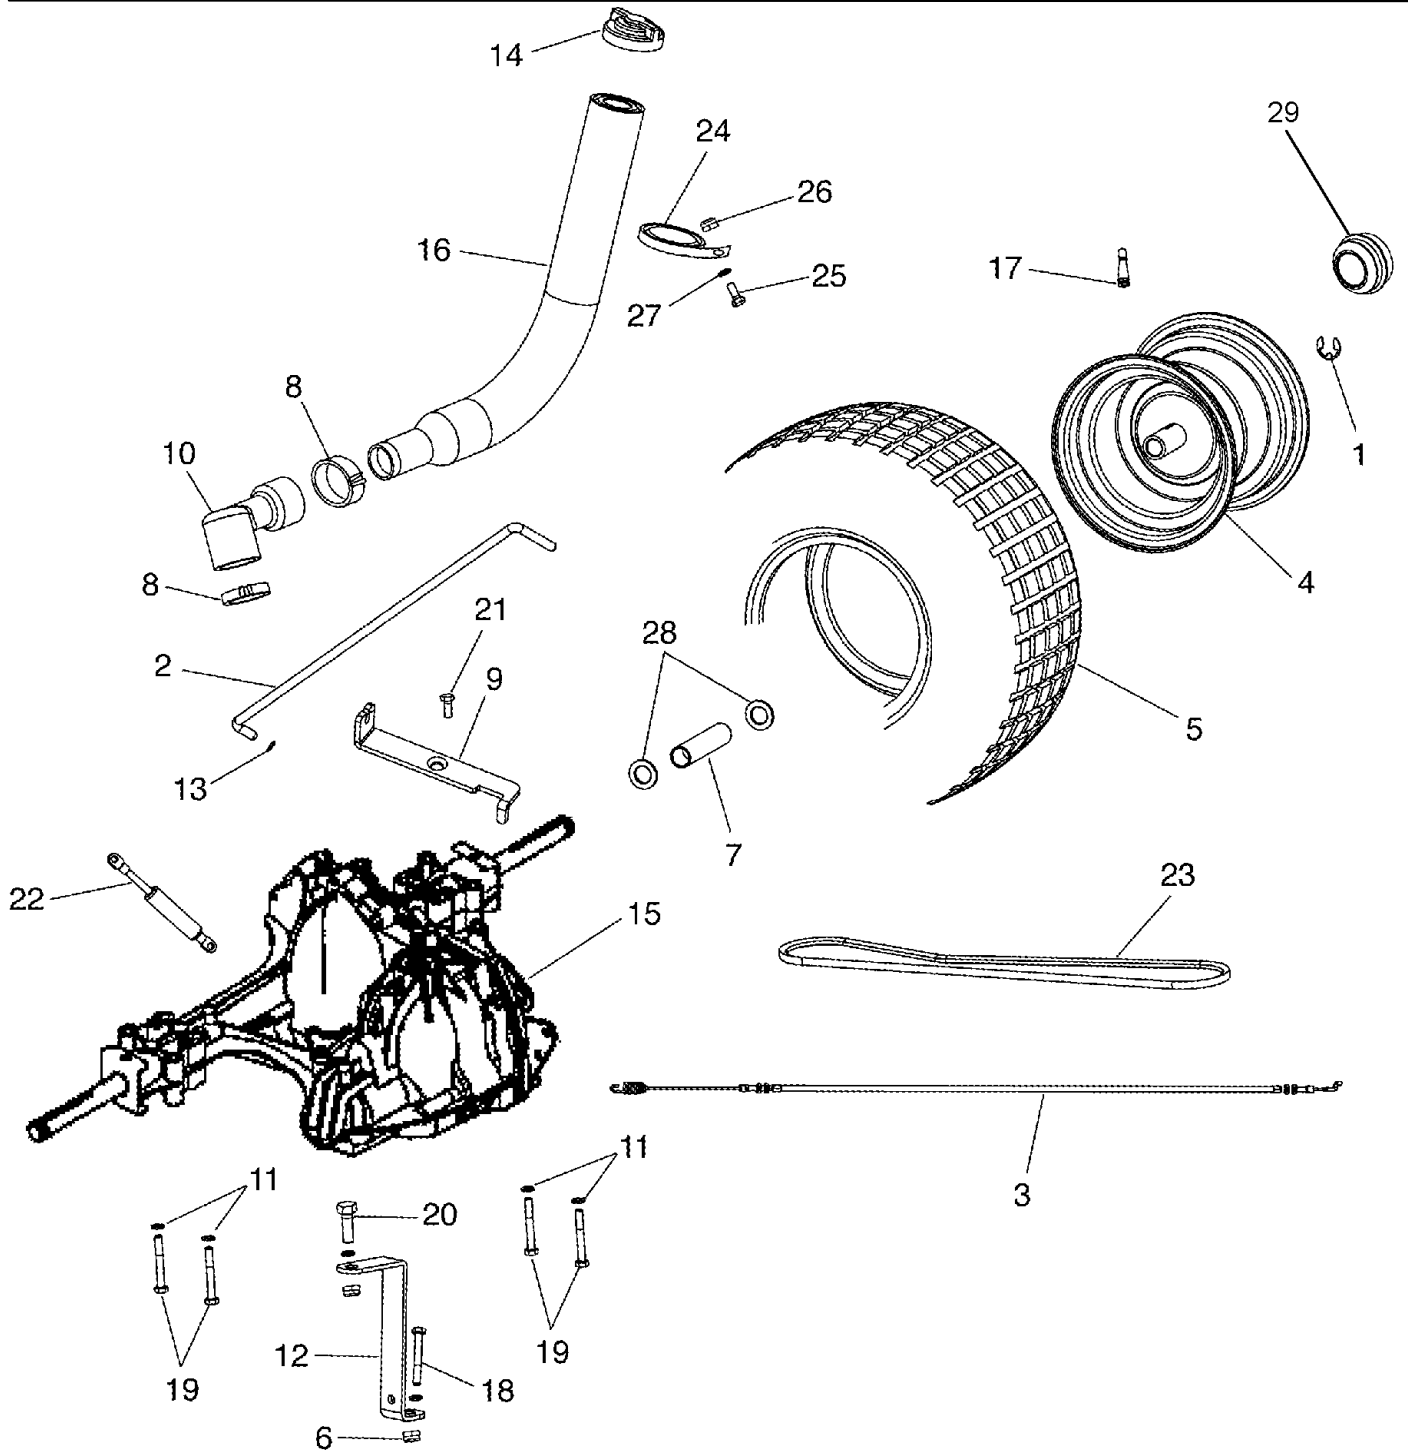

Tavola Steering

Rif.Ni	Qtà	Codice articolo	Descrizione
1	1	P3040475ZB	STEERING SHAFT
2	2	P1030013	BUSHING
3	1	P1030014	BUSHING
4	2	P3040488ZB	BOLT
5	2	P3040539ZB	BUSHING
6	4	P1050010	NUT
7	4	1050003A1	NUT
8	2	P3040593ZB	SPACER
9	1	P3040596	FLANGE
10	2	P3090134	STEERING CABLE
11	1	P1090020	TAB
12	1	P3040474ZB	PINION
13	2	P3060192	PULLEY
14	1	1020009A1	WASHER
15	1	P1020151	WASHER
16	5	P1020117	WASHER
17	6	1020013A1	WASHER
18	4	P1020095ZT	WASHER
19	2	P3040489ZB	CABLE WHEEL
20	1	P1080011	PIN
22	1	P3090070VE	STEERING TUBE
23	2	P1010163	SCREW
24	1	P1010310	SCREW
25	5	P1010119	SCREW
26	2	P1010110	SCREW
27	1	P5180003	STEERING WHEEL
28	1	P5180007	PLUG
29	1	P3010060	CHAIN
30	1	P5140938	DECAL IBEA
31	1	P4010838ZB	PLATE
32	1	P3040763ZB	WASHER

Tavola		Engine	
Rif.Ni	Qtà	Codice articolo	Descrizione
1	1	P3060158ZB	ENGINE PULLEY
2	1	P5030043	ADAPTING CABLE
3	1	P3090107	MUFFLER MANIFOLD
4	5	P1050036	NUT
5	1	P5040008	MUFFLER CLAMP
6	1	P1090016	TAB
7	1	P3090104	MUFFLER
8	1	MOTORE B&S	B&S ENGINE
9	1	P4010693VE	MUFFLER COVER
10	1	P3040703ZB	WASHER
11	1	P1020185	WASHER
12	2	1020013A1	WASHER
13	10	1020014A1	WASHER
15	2	P1010355	SCREW
16	3	P1010270	SCREW
17	2	1010003A1	SCREW
18	1	P1010457	SCREW
19	1	P1010200	SCREW

Tavola Gear box axle

Rif.Ni	Qtà	Codice articolo	Descrizione
1	2	P1070027	STOP RING
2	1	P3100241ZB	ROD
3	1	P5010125	BRAKE CABLE
4	2	P2060006	TIRE RIM
5	2	P2020474	TIRE
6	2	P1050036	NUT
7	2	P3040744ZB	SPACER
8	2	P5040010	CLAMP
9	1	P4010837ZB	PLATE
10	1	P5100012	PIPE FITTING
11	6	P1020117	WASHER
12	1	P4010832ZB	SQUARE
13	1	P1060005	STARLOCK
14	1	P5060049	PLUG
15	1	P2090058	TRANSMISSION
16	1	P3090153VE	TUBE
17	2	P5060036	TIRE VALVE
18	1	P1010120	SCREW
19	4	P1010101	SCREW
20	1	P1010156	SCREW
21	1	P1010187	SCREW
22	1	P2100003	SHOCK ABSORBER
23	1	P3010061	BELT
24	1	P5040011	CLAMP
25	1	P1010172	SCREW
26	1	1050002A1	NUT
27	1	P1020055	WASHER
28	4	P1020154	WASHER
29	2	P4010782	WHEELCAP