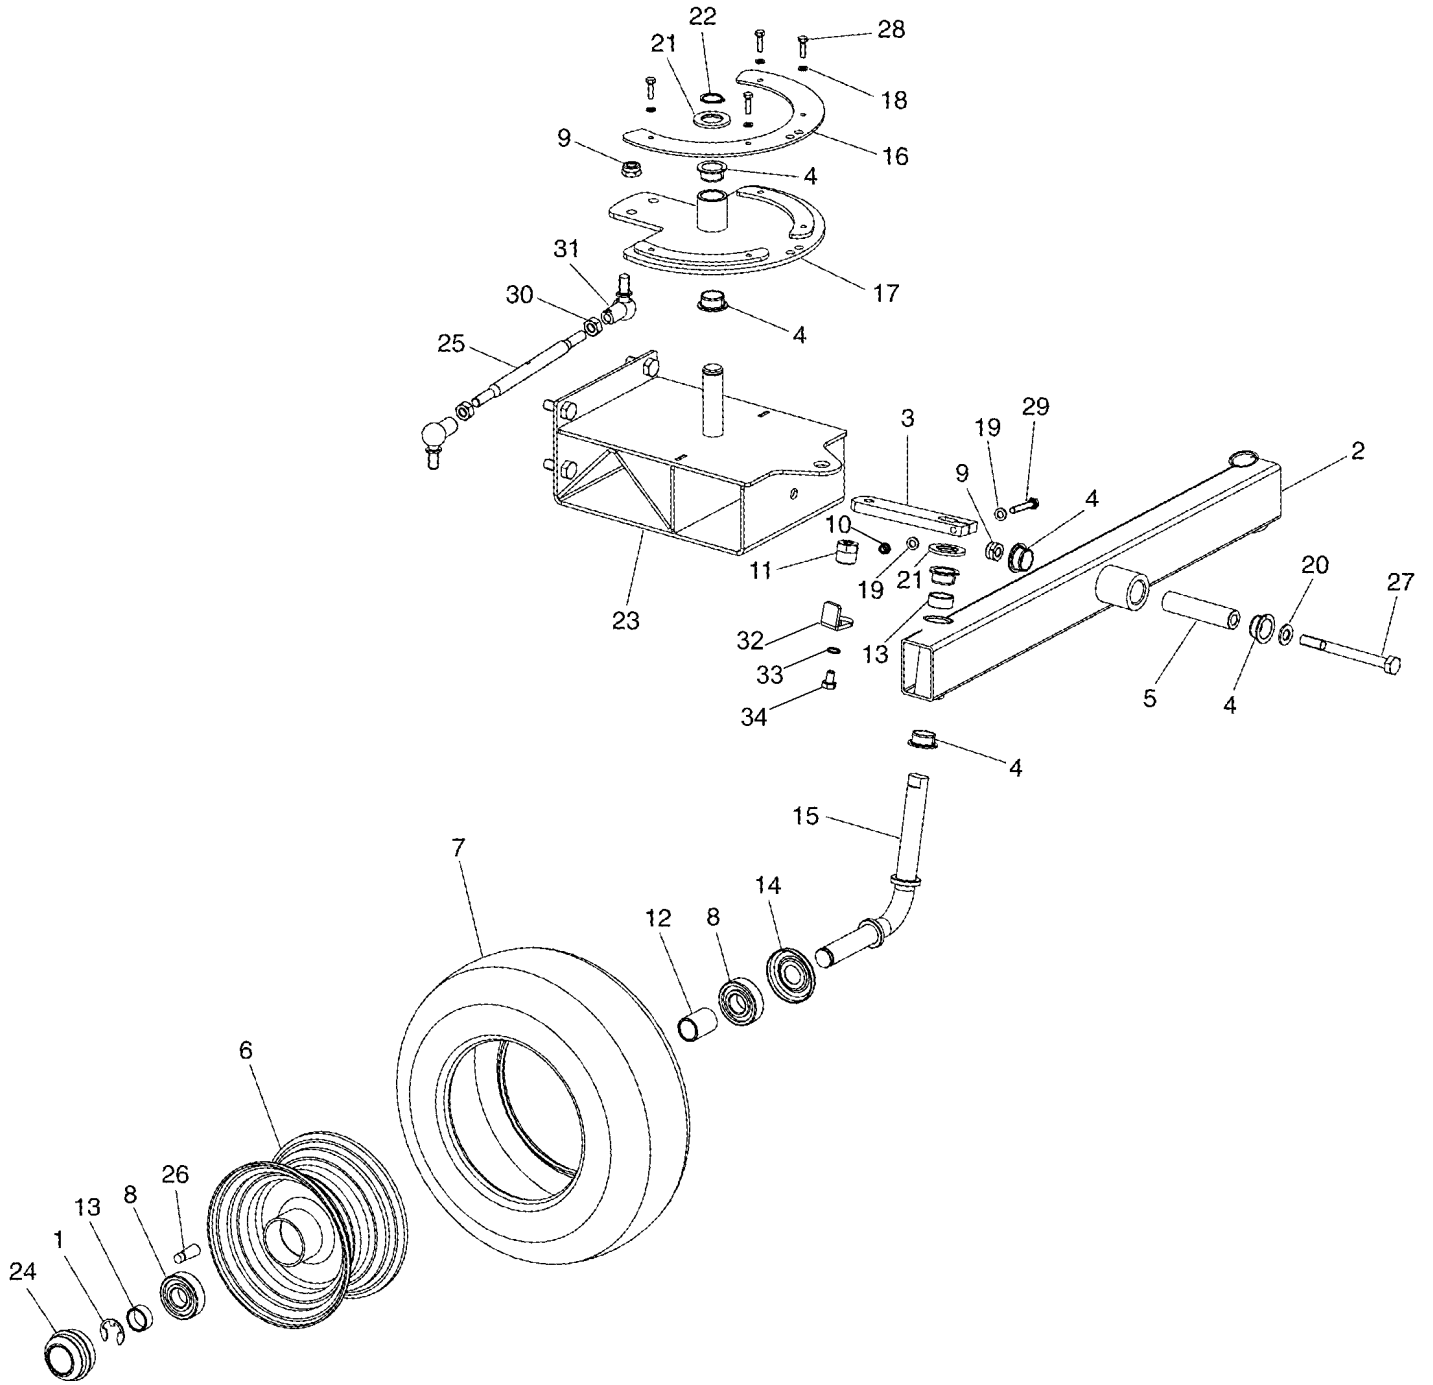

Tavola Grass collector assy

Rif.Ni	Qtà	Codice articolo	Descrizione
1	1	P5010121	OPEN BAG CABLE
2	1	P2020524	BAG
3	1	P1050010	NUT
4	2	P1050023	NUT
5	1	P3060438	HOOK ASSY
6	1	P4010671ZB	HOSE CLAMP
7	1	P2020465	BAG'S BOTTOM
8	1	P5030041	SWITCH
9	1	P3090132VE	DISCHARGE LEVER
10	1	P5060024	GRIP
11	1	P3020124ZB	SPRING
12	1	P3100251ZB	SHUTTER HOOK
13	1	P2020525	BAG'S SHUTTER
14	1	P5180010VE	WIRE GAUZE
15	11	P1020184	RIVET
16	6	P1020188	RIVET
17	2	P1020172	WASHER
18	2	P1020088	WASHER
19	1	P1020095	WASHER
20	1	P4010672ZB	SWITCH BAR
21	2	P5060048	PLUG
22	1	P3090129VE	BAG'S GUIDE FRAME
23	1	P3090135VE	FRAME
24	1	P3090140VE	FRAME
25	1	P2020471	DISCHARGE HOSE
26	9	P1010280	SCREW
27	2	P1010347	SCREW
28	1	P990-51050-10:	SCREW
29	2	P1010172	SCREW
30	12	P1010283	SCREW
31	1	P1010169	SCREW
32	1	P3040728ZB	BUSHING
33	4	P1010104	SCREW

Tavola Rear axle

Rif.Ni	Qtà	Codice articolo	Descrizione
1	2	P1070027	STOP RING
2	1	P3060373VE	REAR AXLE
3	2	P4010776ZB	BAR
4	8	P1030010	BUSHING
5	1	P3040551ZB	ROTATION BUSHING
6	2	P2060009	TIRE RIM
7	2	P2020468	TIRE
8	4	P3030058	WHEEL BEARING
9	3	P1050010	NUT
10	2	1050003A1	NUT
11	2	P3040725ZT	NUT
12	2	P3040708	SPACER
13	4	P3040521ZB	SPACER
14	2	P4010701ZT	PLATE
15	2	P3060215ZB	WHEEL STUD
16	1	P4010780ZB	PLATE
17	1	P3090123ZB	PLATE
18	4	P1020056	WASHER
19	4	1020013A1	WASHER
20	1	P1020095	WASHER
21	3	P1020148	WASHER
22	1	P1070017	CIRCLIP
23	1	P3060370VE	REAR AXLE SUPPORT
24	2	P4010782	WHEELCAP
25	2	P3040592ZB	STEERING BAR
26	2	P5060044	TIRE VALVE
27	1	P1010363	SCREW
28	4	P1010278	SCREW
29	2	P1010203	SCREW
30	4	P1050030	NUT
31	4	P1040011	JOINT
32	2	P4010992ZB	PLATE
33	2	P1020134	WASHER
34	2	P1010282	SCREW