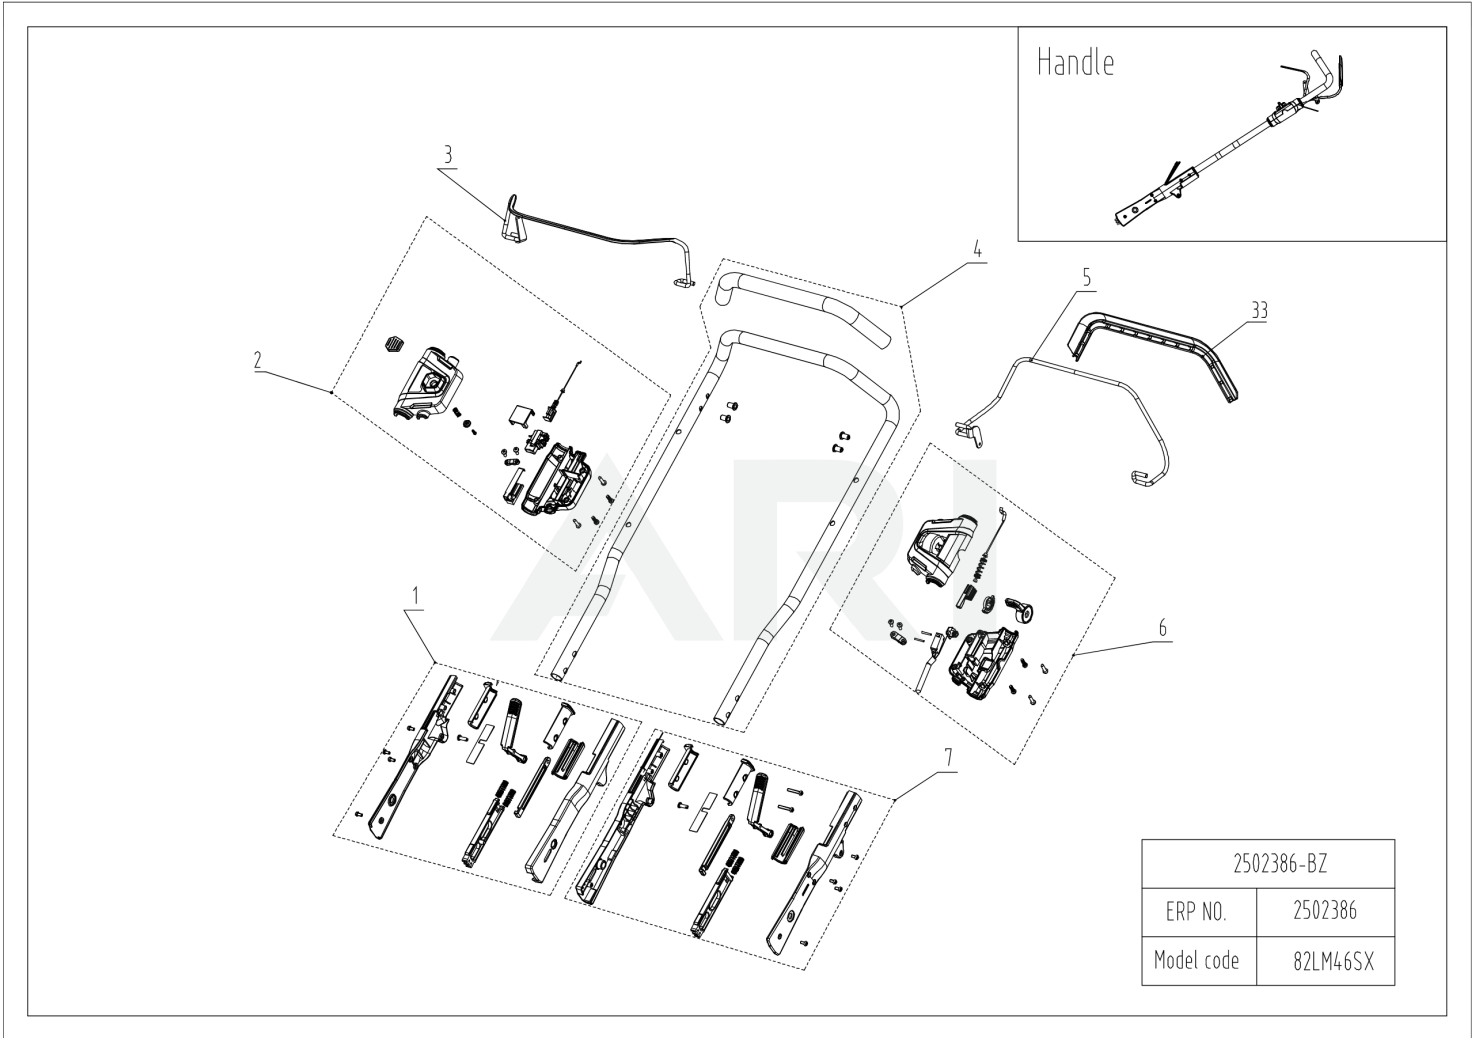

82V 46 cm SP Mower 82LM46SX
2502386

TABLE OF CONTENTS

01 Overview	3
02 Handle	5
03 Chassi	7
04 Motor & PCB	9
05 Wheels & Transmission	11

01 Overview

Rendered by ARI Network Services, Inc.

01 Overview

Ref Number	Part Number	Part Description	Context Notes	Quantity
-------------------	--------------------	-------------------------	----------------------	-----------------

02 Handle

2502386-BZ	
ERP NO.	2502386
Model code	82LM46SX

Rendered by ARI Network Services, Inc.

02 Handle

Ref Number	Part Number	Part Description	Context Notes	Quantity
1	RA311112375	New folding push rod fixed assembly(right)	SET	1
2	R0102165-00	Switch box assembly	SET	1
3	RA333102378	Upper rod NEW (2018/12)	SET	1
4	RA333012378	Handle-rod assembly	SET	1
5	RA333112378	Lower rod NEW (2018/12)	SET	1
6	R0102172-00	Speed-control switch box assembly	SET	1
7	RA311122375	New folding push rod fixed assembly(left)	SET	1
33	RA341272378	Lower rod cover NEW (2018/12)	SET	1

04 Motor & PCB

Rendered by ARI Network Services, Inc.

04 Motor & PCB

Ref Number	Part Number	Part Description	Context Notes	Quantity
26	R0102240-00	Power head assembly	SET	1
26-1	R0102235-00	Cover assembly		
26-2	R0102237-00	Transparent cover swing arm assembly	SET	1
26-3	R0102190-00	Battery pack cover		
26-4	RA311202376A	key assembly NEW (2018/12)		
26-5	R0102191-00	Battery pack button assembly		
26-6	R0102192-00	PCBA (Lawnmower)		
26-7	R0102242-00	PCB		

05 Wheels & Transmission

Rendered by ARI Network Services, Inc.

05 Wheels & Transmission

Ref Number	Part Number	Part Description	Context Notes	Quantity
27	R0102193-00	8" wheel assembly	SET	2
28	RA339022378	19 inch front axle	SET	1
29	R0102194-00	Transmission assembly	SET	1
30	R0102255-00	Rear wheel axle permanent seat	SET	2
31	R0102195-00	10" wheel assembly	SET	2
32	R0102248-00	Rear wheel axle assembly	SET	1