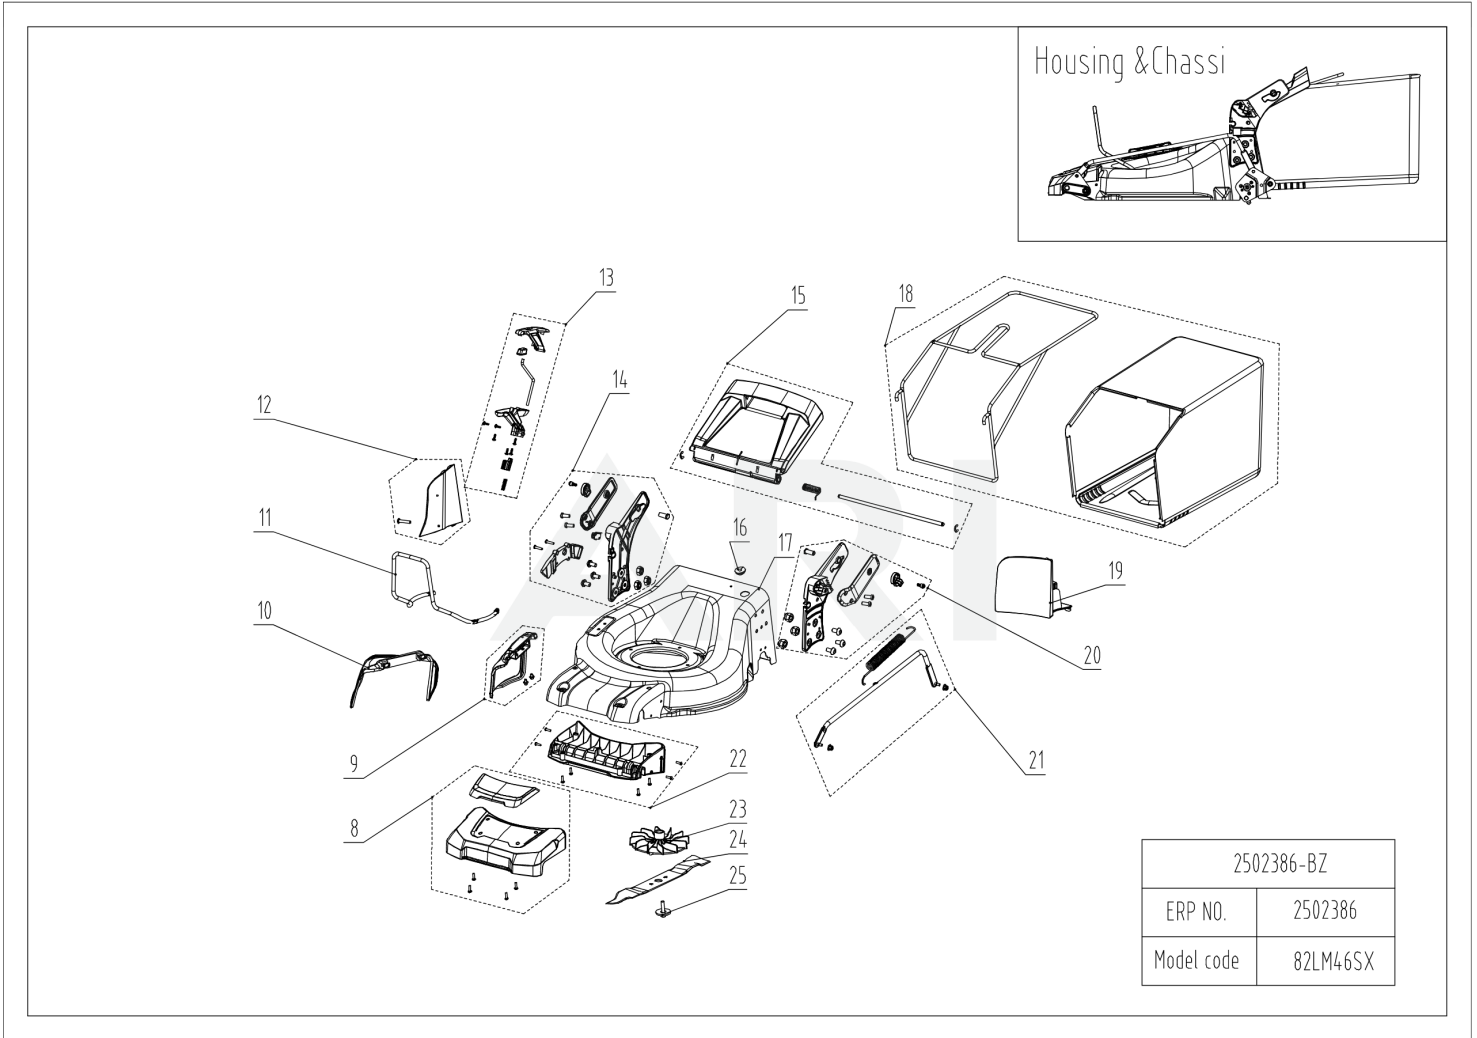

02 Handle

2502386-BZ	
ERP NO.	2502386
Model code	82LM46SX

Rendered by ARI Network Services, Inc.

02 Handle

Ref Number	Part Number	Part Description	Context Notes	Quantity
1	RA311112375	New folding push rod fixed assembly(right)	SET	1
2	R0102165-00	Switch box assembly	SET	1
3	RA333102378	Upper rod NEW (2018/12)	SET	1
4	RA333012378	Handle-rod assembly	SET	1
5	RA333112378	Lower rod NEW (2018/12)	SET	1
6	R0102172-00	Speed-control switch box assembly	SET	1
7	RA311122375	New folding push rod fixed assembly(left)	SET	1
33	RA341272378	Lower rod cover NEW (2018/12)	SET	1

03 Chassi

Rendered by ARI Network Services, Inc.

03 Chassi

Ref Number	Part Number	Part Description	Context Notes	Quantity
8	R0102174-00	Bumper assembly	SET	1
9	RA311041511	Side discharge cover assembly	PCS	1
10	R0102175-00	Side row openings	SET	1
11	R0102177-00	Power head protect bracket	SET	1
12	R0102243-00	Air guide plate assembly	SET	1
13	RA311092375	Height adjustment handle assembly	SET	1
14	R0102179-00	Right height adjustment bracket assembly	SET	1
15	R0102185-00	Rear cover assembly	SET	1
16	R0102219-00	Rubber stopper	SET	1
17	R0102186-00	Housing	SET	1
18	R0102187-00	Grass gathering bag assembly	SET	1
19	R0102188-00	Rear block	SET	1
20	RA331102375	Left height adjustment bracket assembly	SET	1
21	RA311252378	Height adjustment assembly	SET	1
22	R0102189-00	Front panel	SET	1
23	RA341191179E	Fan assembly	SET	1
24	RA333022330	19 inch blade	SET	1
25	R0102231-00	Blade bolt assembly	SET	1

05 Wheels & Transmission

Rendered by ARI Network Services, Inc.

05 Wheels & Transmission

Ref Number	Part Number	Part Description	Context Notes	Quantity
27	R0102193-00	8" wheel assembly	SET	2
28	RA339022378	19 inch front axle	SET	1
29	R0102194-00	Transmission assembly	SET	1
30	R0102255-00	Rear wheel axle permanent seat	SET	2
31	R0102195-00	10" wheel assembly	SET	2
32	R0102248-00	Rear wheel axle assembly	SET	1