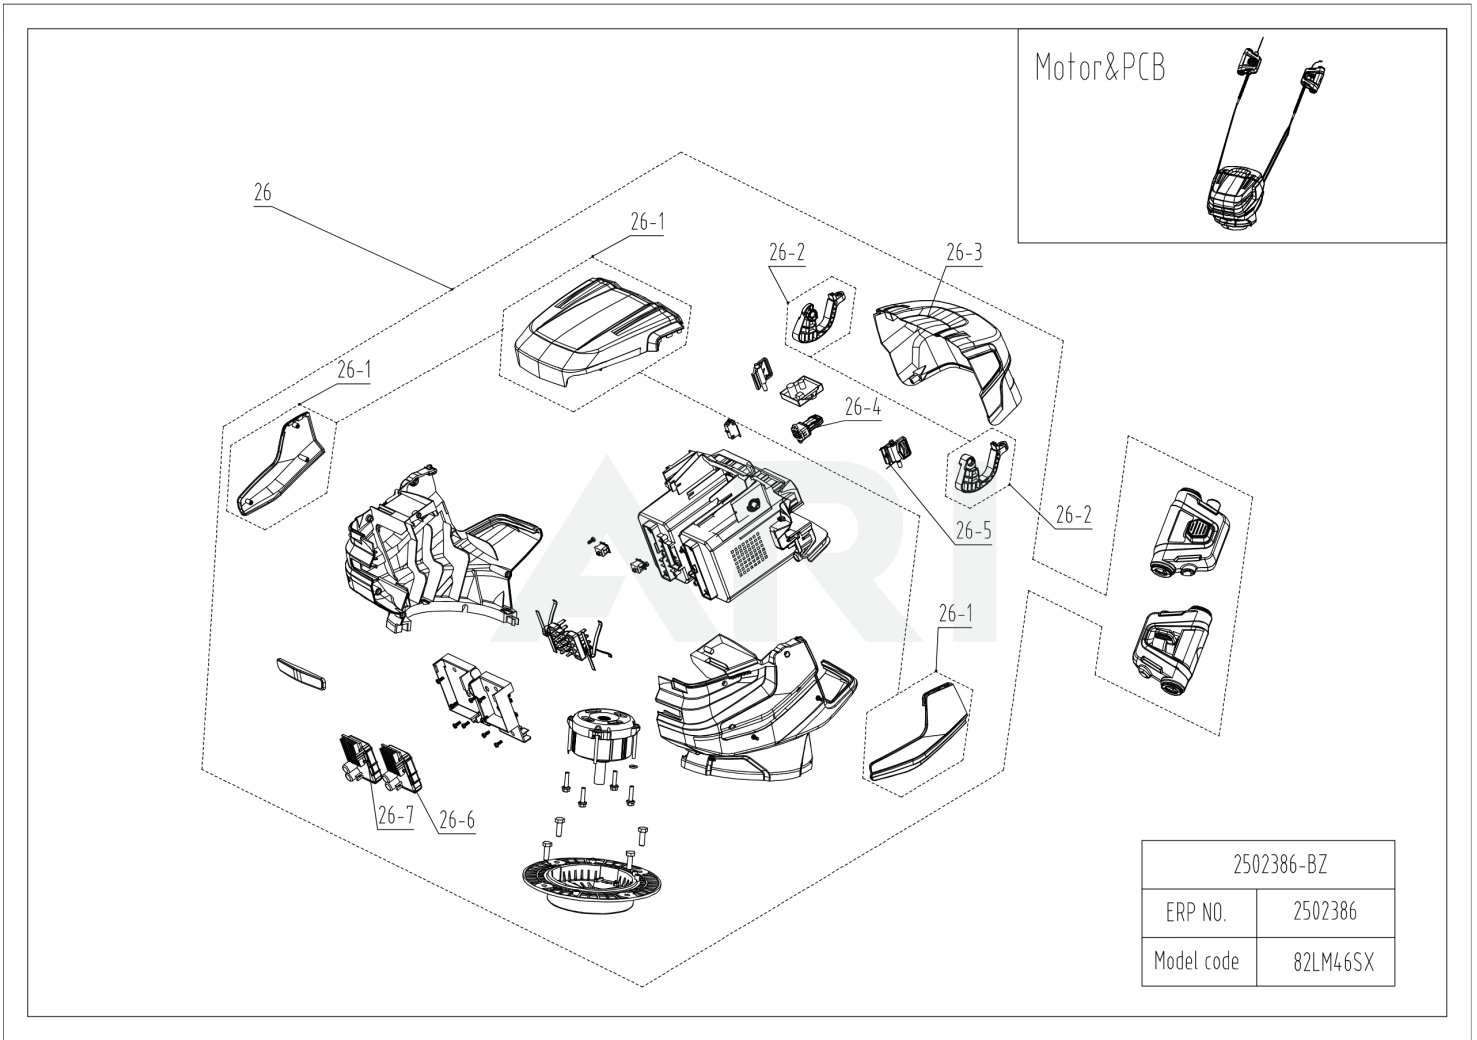

03 Chassi

Rendered by ARI Network Services, Inc.

03 Chassi

Ref Number	Part Number	Part Description	Context Notes	Quantity
8	R0102174-00	Bumper assembly	SET	1
9	RA311041511	Side discharge cover assembly	PCS	1
10	R0102175-00	Side row openings	SET	1
11	R0102177-00	Power head protect bracket	SET	1
12	R0102243-00	Air guide plate assembly	SET	1
13	RA311092375	Height adjustment handle assembly	SET	1
14	R0102179-00	Right height adjustment bracket assembly	SET	1
15	R0102185-00	Rear cover assembly	SET	1
16	R0102219-00	Rubber stopper	SET	1
17	R0102186-00	Housing	SET	1
18	R0102187-00	Grass gathering bag assembly	SET	1
19	R0102188-00	Rear block	SET	1
20	RA331102375	Left height adjustment bracket assembly	SET	1
21	RA311252378	Height adjustment assembly	SET	1
22	R0102189-00	Front panel	SET	1
23	RA341191179E	Fan assembly	SET	1
24	RA333022330	19 inch blade	SET	1
25	R0102231-00	Blade bolt assembly	SET	1

04 Motor & PCB

Rendered by ARI Network Services, Inc.

04 Motor & PCB

Ref Number	Part Number	Part Description	Context Notes	Quantity
26	R0102240-00	Power head assembly	SET	1
26-1	R0102235-00	Cover assembly		
26-2	R0102237-00	Transparent cover swing arm assembly	SET	1
26-3	R0102190-00	Battery pack cover		
26-4	RA311202376A	key assembly NEW (2018/12)		
26-5	R0102191-00	Battery pack button assembly		
26-6	R0102192-00	PCBA (Lawnmower)		
26-7	R0102242-00	PCB		

05 Wheels & Transmission

Rendered by ARI Network Services, Inc.

05 Wheels & Transmission

Ref Number	Part Number	Part Description	Context Notes	Quantity
27	R0102193-00	8" wheel assembly	SET	2
28	RA339022378	19 inch front axle	SET	1
29	R0102194-00	Transmission assembly	SET	1
30	R0102255-00	Rear wheel axle permanent seat	SET	2
31	R0102195-00	10" wheel assembly	SET	2
32	R0102248-00	Rear wheel axle assembly	SET	1