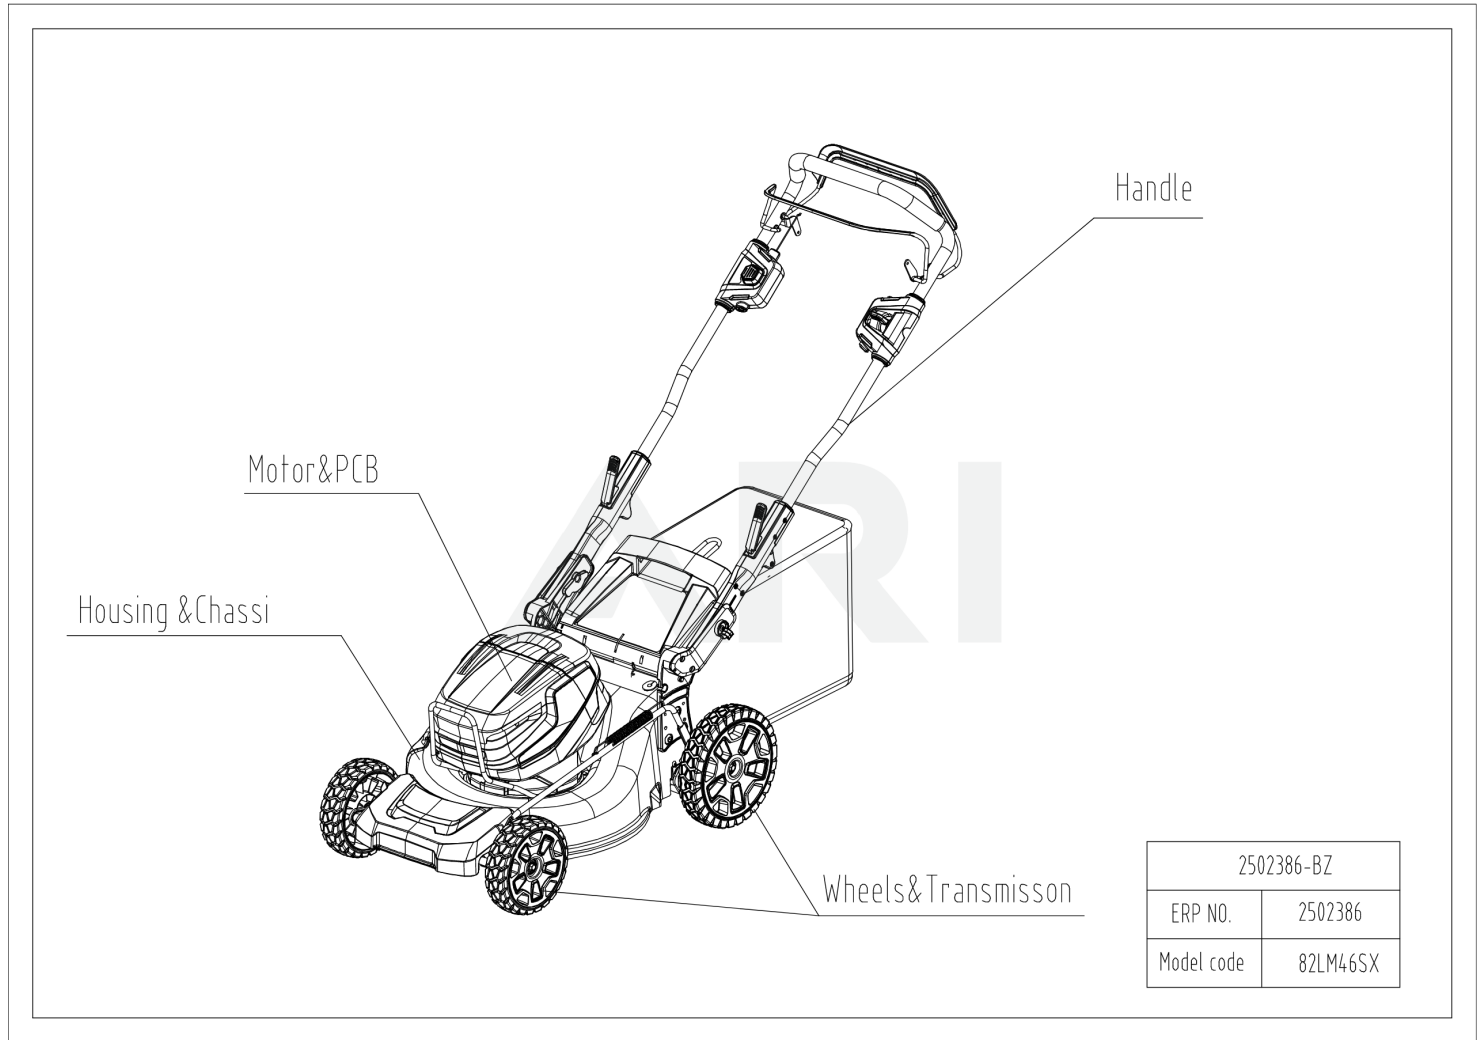

82V 46 cm SP Mower 82LM46SX
2502386

TABLE OF CONTENTS

01 Overview	3
02 Handle	5
03 Chassi	7
04 Motor & PCB	9
05 Wheels & Transmission	11

01 Overview

Rendered by ARI Network Services, Inc.

01 Overview

Ref Number	Part Number	Part Description	Context Notes	Quantity
-------------------	--------------------	-------------------------	----------------------	-----------------

02 Handle

2502386-BZ	
ERP NO.	2502386
Model code	82LM46SX

Rendered by ARI Network Services, Inc.

02 Handle

Ref Number	Part Number	Part Description	Context Notes	Quantity
1	RA311112375	New folding push rod fixed assembly(right)	SET	1
2	R0102165-00	Switch box assembly	SET	1
3	RA333102378	Upper rod NEW (2018/12)	SET	1
4	RA333012378	Handle-rod assembly	SET	1
5	RA333112378	Lower rod NEW (2018/12)	SET	1
6	R0102172-00	Speed-control switch box assembly	SET	1
7	RA311122375	New folding push rod fixed assembly(left)	SET	1
33	RA341272378	Lower rod cover NEW (2018/12)	SET	1

05 Wheels & Transmission

Rendered by ARI Network Services, Inc.

05 Wheels & Transmission

Ref Number	Part Number	Part Description	Context Notes	Quantity
27	R0102193-00	8" wheel assembly	SET	2
28	RA339022378	19 inch front axle	SET	1
29	R0102194-00	Transmission assembly	SET	1
30	R0102255-00	Rear wheel axle permanent seat	SET	2
31	R0102195-00	10" wheel assembly	SET	2
32	R0102248-00	Rear wheel axle assembly	SET	1