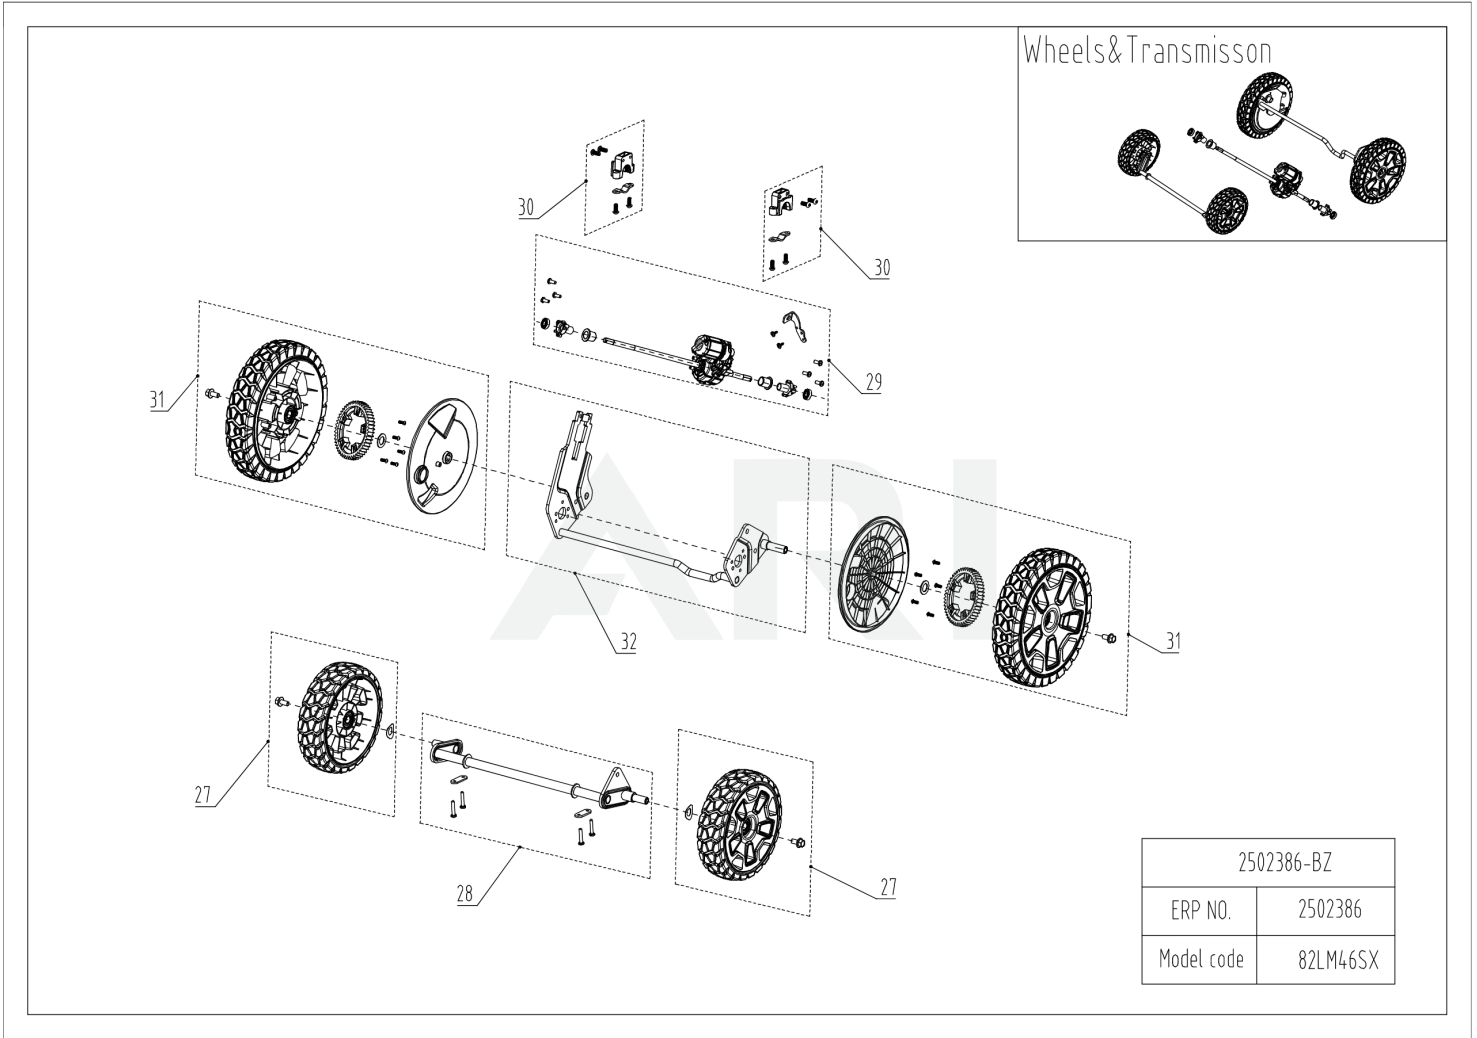

03 Chassi

Rendered by ARI Network Services, Inc.

03 Chassi

Ref Number	Part Number	Part Description	Context Notes	Quantity
8	R0102174-00	Bumper assembly	SET	1
9	RA311041511	Side discharge cover assembly	PCS	1
10	R0102175-00	Side row openings	SET	1
11	R0102177-00	Power head protect bracket	SET	1
12	R0102243-00	Air guide plate assembly	SET	1
13	RA311092375	Height adjustment handle assembly	SET	1
14	R0102179-00	Right height adjustment bracket assembly	SET	1
15	R0102185-00	Rear cover assembly	SET	1
16	R0102219-00	Rubber stopper	SET	1
17	R0102186-00	Housing	SET	1
18	R0102187-00	Grass gathering bag assembly	SET	1
19	R0102188-00	Rear block	SET	1
20	RA331102375	Left height adjustment bracket assembly	SET	1
21	RA311252378	Height adjustment assembly	SET	1
22	R0102189-00	Front panel	SET	1
23	RA341191179E	Fan assembly	SET	1
24	RA333022330	19 inch blade	SET	1
25	R0102231-00	Blade bolt assembly	SET	1

04 Motor & PCB

Rendered by ARI Network Services, Inc.

04 Motor & PCB

Ref Number	Part Number	Part Description	Context Notes	Quantity
26	R0102240-00	Power head assembly	SET	1
26-1	R0102235-00	Cover assembly		
26-2	R0102237-00	Transparent cover swing arm assembly	SET	1
26-3	R0102190-00	Battery pack cover		
26-4	RA311202376A	key assembly NEW (2018/12)		
26-5	R0102191-00	Battery pack button assembly		
26-6	R0102192-00	PCBA (Lawnmower)		
26-7	R0102242-00	PCB		

05 Wheels & Transmission

Rendered by ARI Network Services, Inc.

05 Wheels & Transmission

Ref Number	Part Number	Part Description	Context Notes	Quantity
27	R0102193-00	8" wheel assembly	SET	2
28	RA339022378	19 inch front axle	SET	1
29	R0102194-00	Transmission assembly	SET	1
30	R0102255-00	Rear wheel axle permanent seat	SET	2
31	R0102195-00	10" wheel assembly	SET	2
32	R0102248-00	Rear wheel axle assembly	SET	1