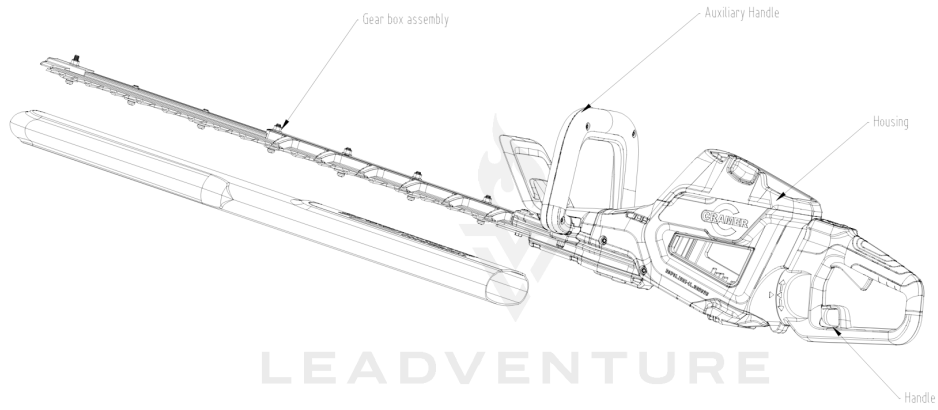

2200886-handles2

Rendered by LeadVenture, Inc.

2200886-handles2

Ref Number	Part Number	Part Description	Context Notes	Quantity
7	R0103704-00	Handle Assembly		1
8	R0205568-00	Membrane Panel Assembly		1
9	R0205512-00	Switch Assembly		1

2200886-Gearbox blade1

Rendered by LeadVenture, Inc.

2200886-Gearbox blade1

Ref Number	Part Number	Part Description	Context Notes	Quantity
1	R0205515-00	Motor Assembly		1
2	R0103703-00	Blade/Bar Assembly		1
3	R0207472-00	Gearbox Assembly		1
4	R0207467-00	Gearbox Assembly		1
5	R0207470-00	Gearbox Cover Assembly		1
6	R0203472-00	Waterproof Plug		1

2200886-whole unit

2200886-Exploded view	
ERP NO.	2200886
MODEL CODE	HTB44800
DESCRIPTION	82V Hedge Trimmer

Rendered by LeadVenture, Inc.

2200886-whole unit

Ref Number	Part Number	Part Description	Context Notes	Quantity
------------	-------------	------------------	---------------	----------