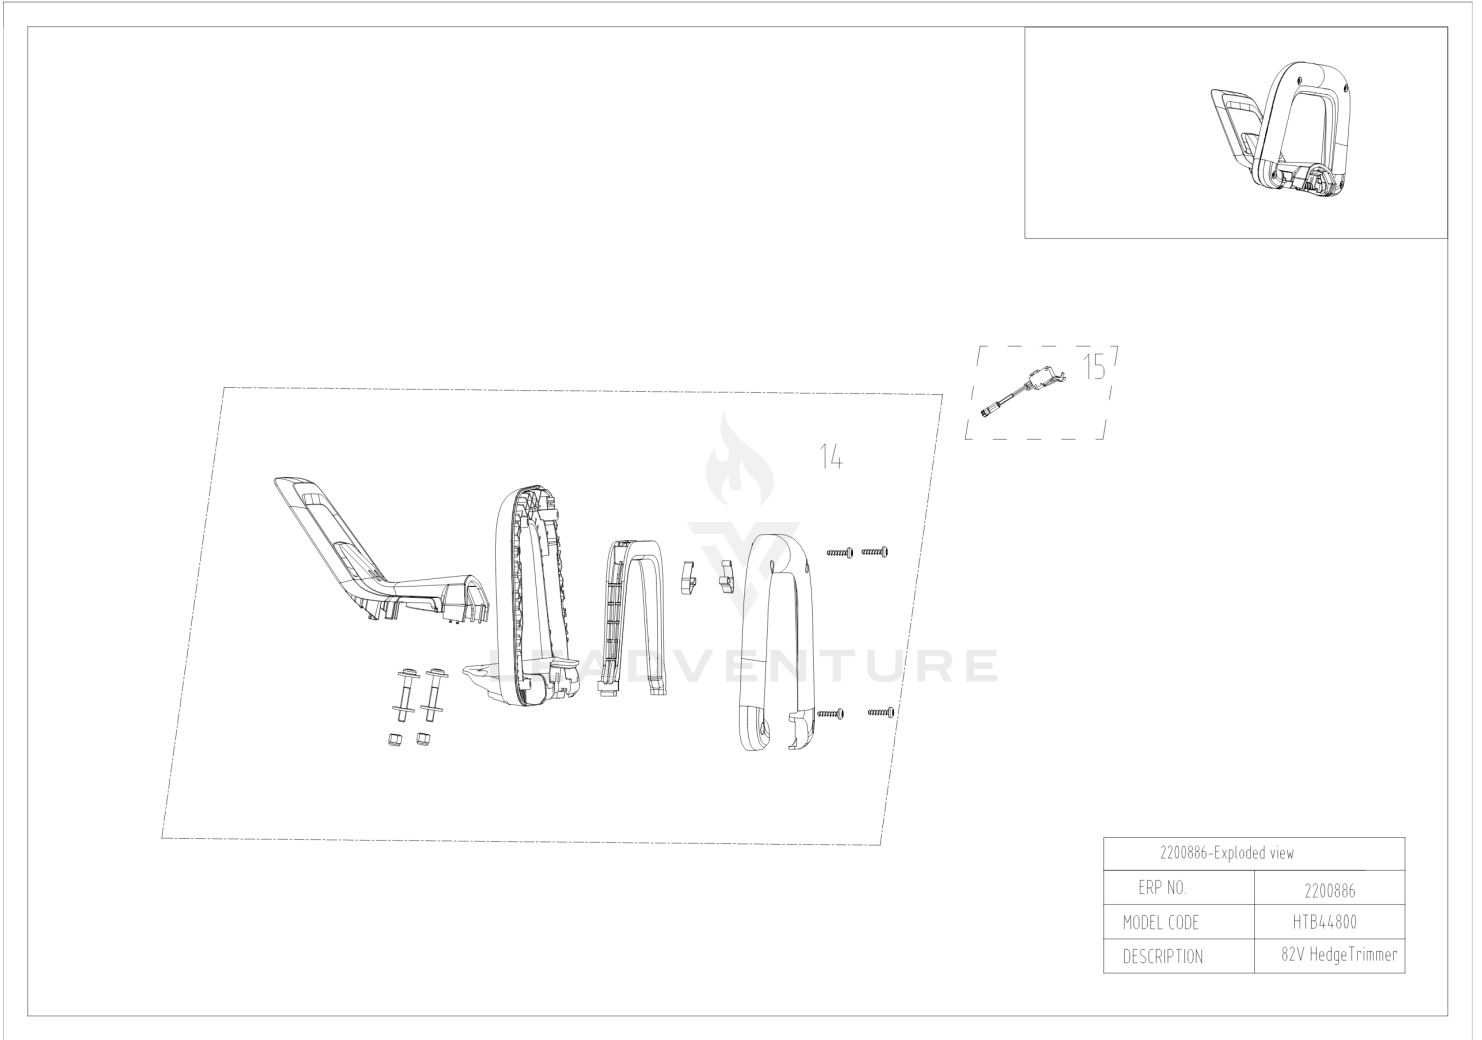

82V click-in hedge trimmer 82HD61
2200886

TABLE OF CONTENTS

2200886-Auxiliary Handle4	3
2200886-housings3	5
2200886-handles2	7
2200886-Gearbox blade1	9
2200886-whole unit	11

2200886-Auxiliary Handle4

Rendered by LeadVenture, Inc.

2200886-Auxiliary Handle4

Ref Number	Part Number	Part Description	Context Notes	Quantity
14	R0103707-00	Auxiliary Handle Assembly		1
15	R0205513-00	Switch Assembly		1

2200886-housings3

Rendered by LeadVenture, Inc.

2200886-handles2

Rendered by LeadVenture, Inc.

2200886-handles2

Ref Number	Part Number	Part Description	Context Notes	Quantity
7	R0103704-00	Handle Assembly		1
8	R0205568-00	Membrane Panel Assembly		1
9	R0205512-00	Switch Assembly		1

2200886-whole unit

2200886-Exploded view	
ERP NO.	2200886
MODEL CODE	HTB44800
DESCRIPTION	82V Hedge Trimmer

Rendered by LeadVenture, Inc.

2200886-whole unit

Ref Number	Part Number	Part Description	Context Notes	Quantity
------------	-------------	------------------	---------------	----------