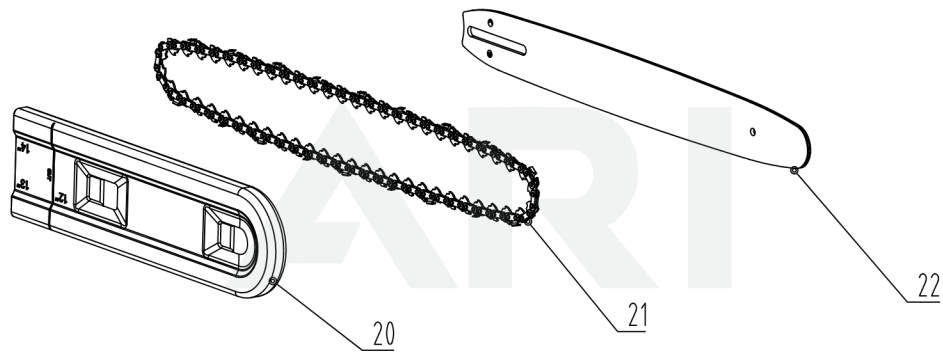

05 Chain & Bar

2000986-BZ	
ERP NO.	2000986
Model code	48CS18

Rendered by ARI Network Services, Inc.

05 Chain & Bar

Ref Number	Part Number	Part Description	Context Notes	Quantity
20	RA341182031	Blade sheath	set	1
21	RA311232030	Saw Chain	set	1
22	RA31100590J	Chain bar	set	1