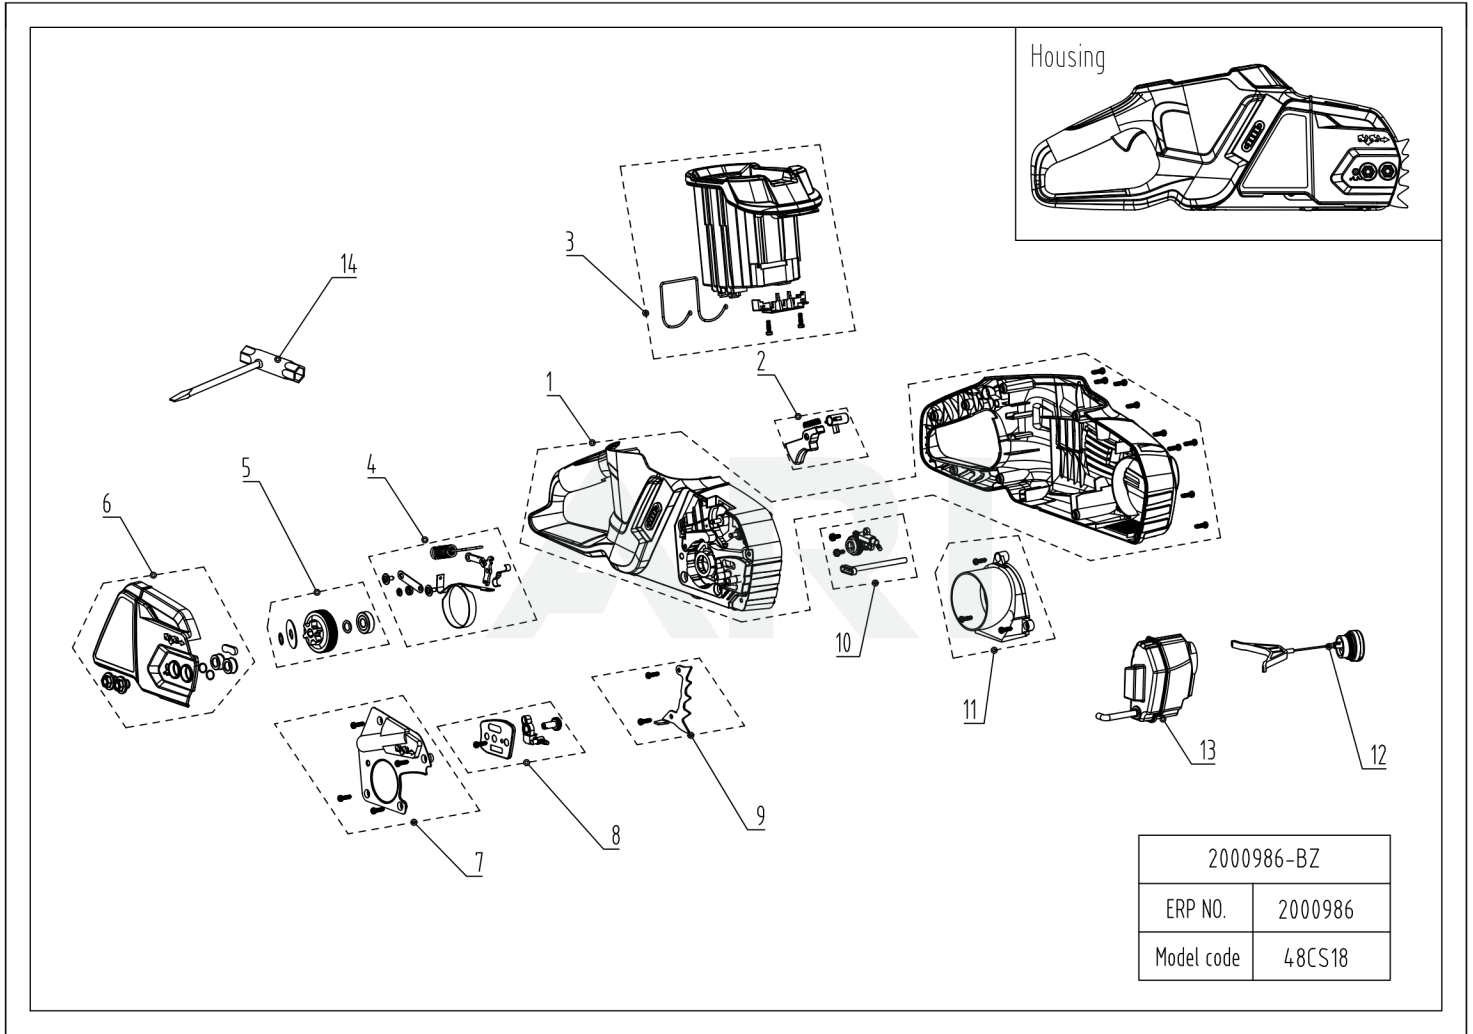

02 Housing

Rendered by ARI Network Services, Inc.

02 Housing

Ref Number	Part Number	Part Description	Context Notes	Quantity
1	R0101814-00	Housing assembly	SET	1
2	R0101815-00	Switch trigger assembly	SET	1
3	R0101816-00	Battery box assembly	SET	1
4	RA311072029	Mechanical brakes assembly	set	1
5	R0100329-00	Chain wheel assembly	set	1
6	R0101817-00	Side cover assembly	SET	1
7	R0100106-00	Middle Cover assembly	SET	1
8	R0100017-00	Tensioner Assembly	SET	1
9	R0100113-00	Bumper Spike assembly	SET	1
10	RA34900590B	Oil pump assembly	SET	1
11	R0100112-00	Ventilation hood assembly	SET	1
12	RA311052703	Oil tank Knob assembly	SET	1
13	R0100014-00	Oil tank assembly	SET	1
14	R0100107-00	Spanner	SET	1