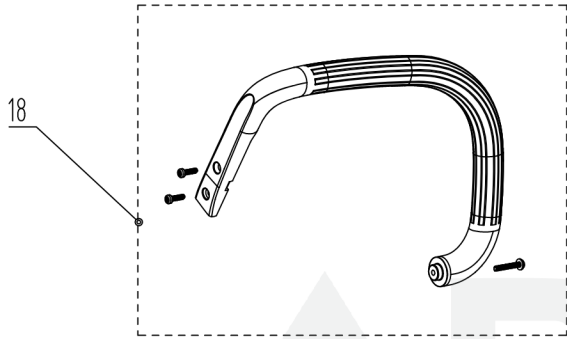

03 Handle

2000986-BZ	
ERP NO.	2000986
Model code	48CS18

Rendered by ARI Network Services, Inc.