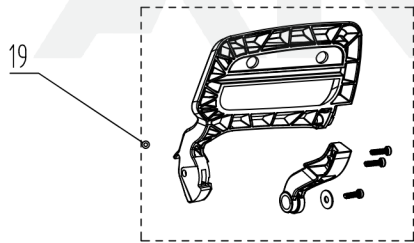

03 Handle

2000986-BZ	
ERP NO.	2000986
Model code	48CS18

Rendered by ARI Network Services, Inc.