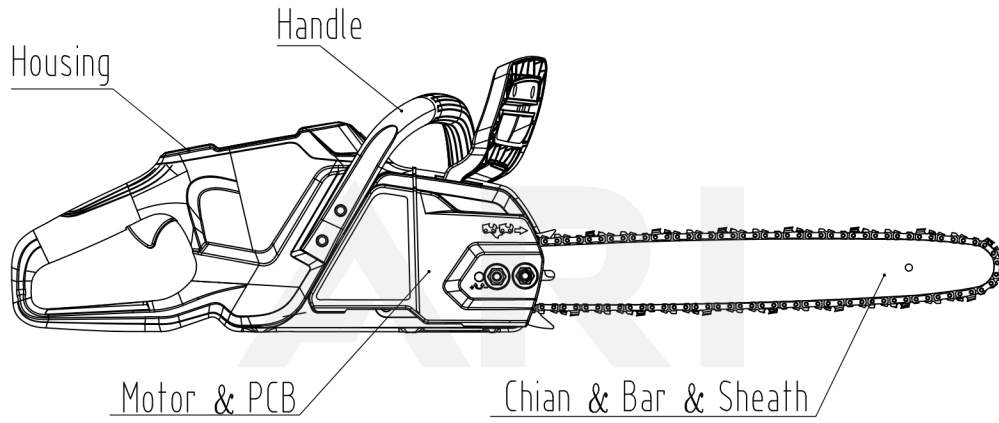

48V Chainsaw 48CS18 2000986

TABLE OF CONTENTS

01 Overview	3
02 Housing	5
03 Handle	7
04 Motor & PCB	9
05 Chain & Bar	11

01 Overview

2000986-BZ	
ERP NO.	2000986
Model code	48CS18

Rendered by ARI Network Services, Inc.

02 Housing

Ref Number	Part Number	Part Description	Context Notes	Quantity
1	R0101814-00	Housing assembly	SET	1
2	R0101815-00	Switch trigger assembly	SET	1
3	R0101816-00	Battery box assembly	SET	1
4	RA311072029	Mechanical brakes assembly	set	1
5	R0100329-00	Chain wheel assembly	set	1
6	R0101817-00	Side cover assembly	SET	1
7	R0100106-00	Middle Cover assembly	SET	1
8	R0100017-00	Tensioner Assembly	SET	1
9	R0100113-00	Bumper Spike assembly	SET	1
10	RA34900590B	Oil pump assembly	SET	1
11	R0100112-00	Ventilation hood assembly	SET	1
12	RA311052703	Oil tank Knob assembly	SET	1
13	R0100014-00	Oil tank assembly	SET	1
14	R0100107-00	Spanner	SET	1

05 Chain & Bar

2000986-BZ	
ERP NO.	2000986
Model code	48CS18

Rendered by ARI Network Services, Inc.

05 Chain & Bar

Ref Number	Part Number	Part Description	Context Notes	Quantity
20	RA341182031	Blade sheath	set	1
21	RA311232030	Saw Chain	set	1
22	RA31100590J	Chain bar	set	1