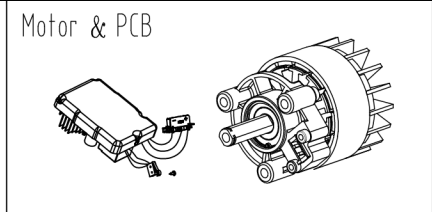

04 Motor & PCB

2000986-BZ	
ERP NO.	2000986
Model code	48CS18

Rendered by ARI Network Services, Inc.